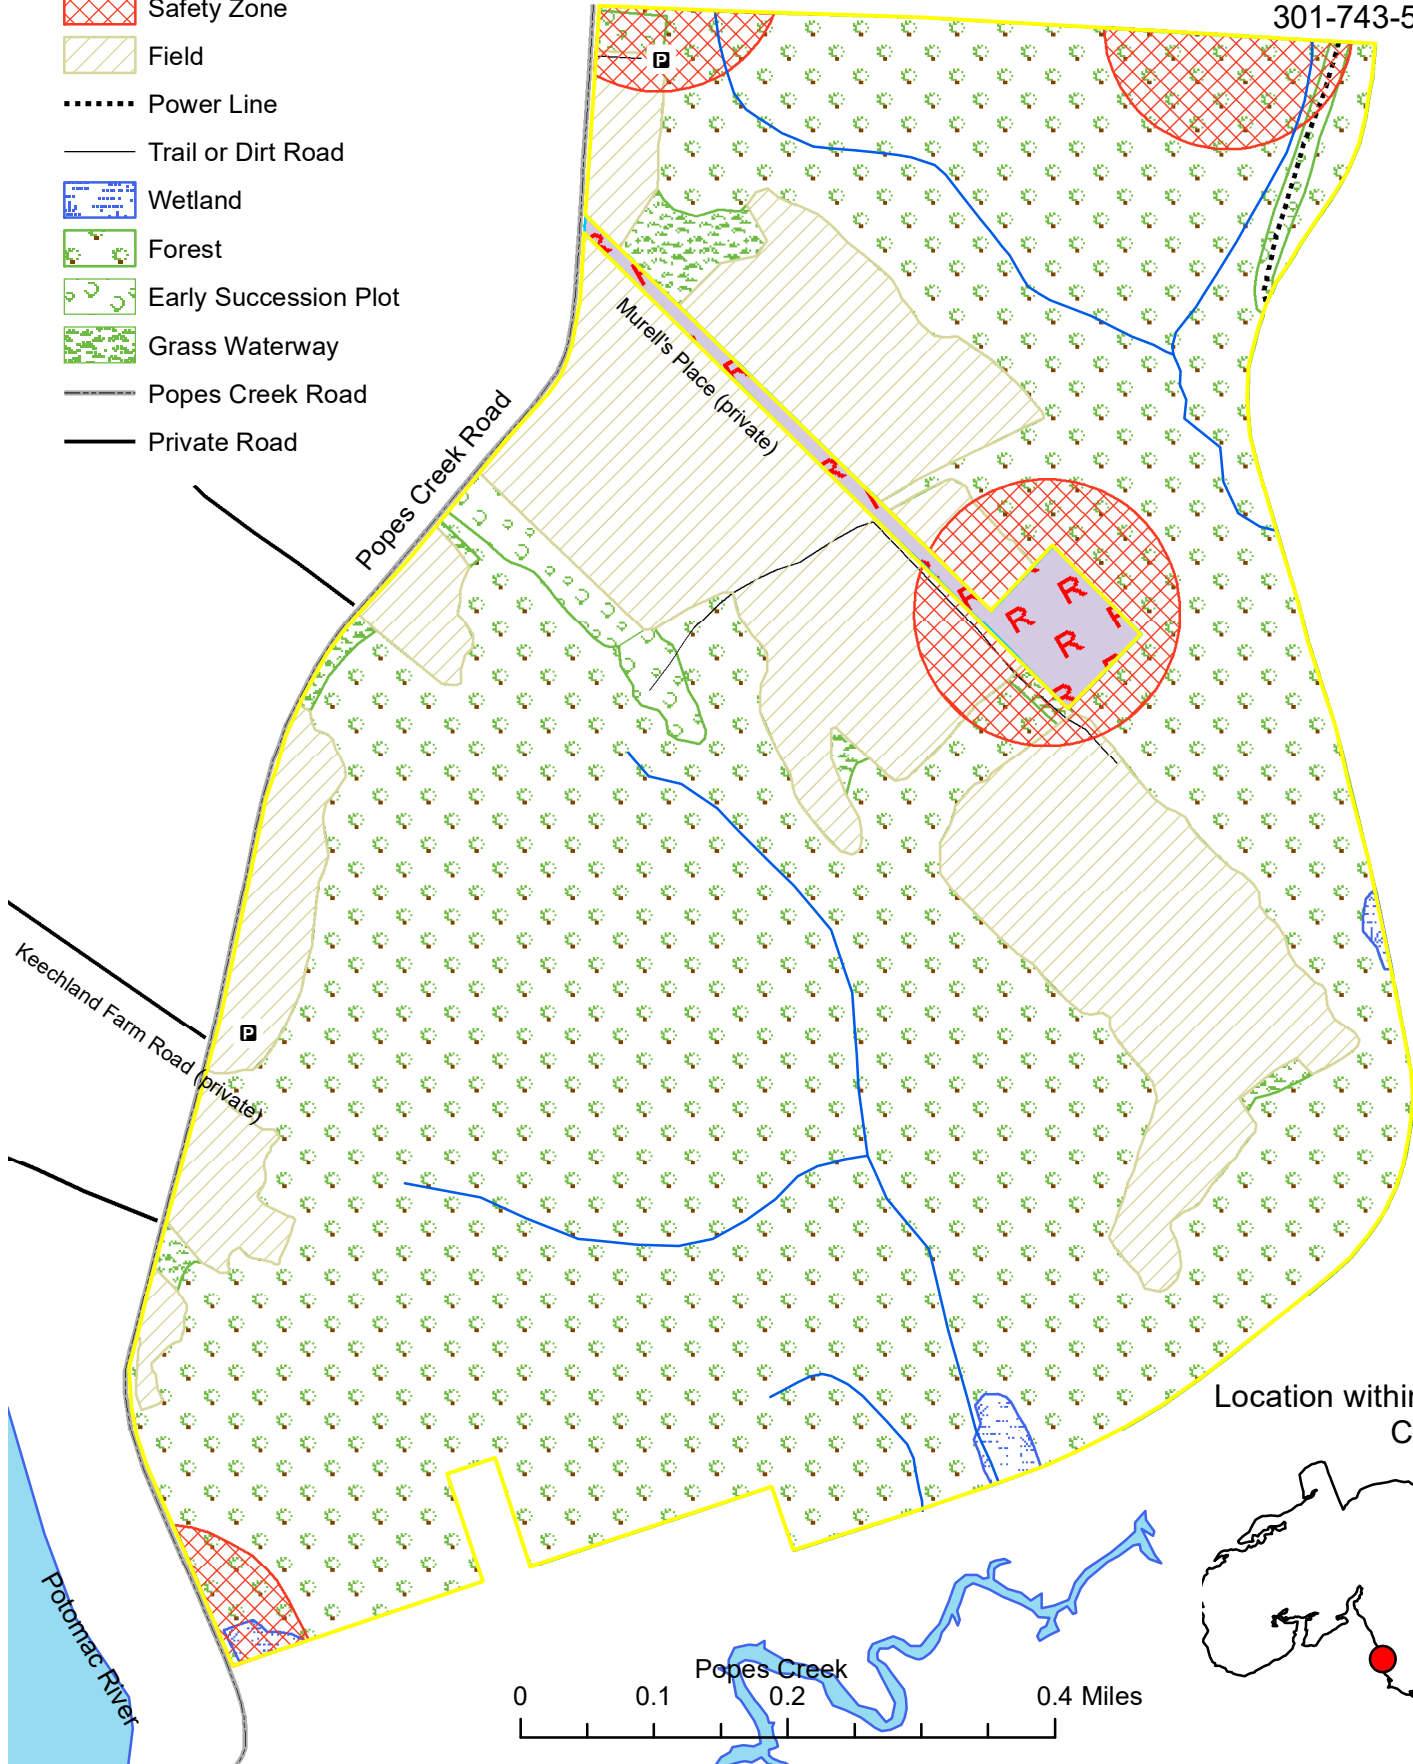

# Popes Creek WMA

## Legend

-  Boundary
-  Stream
-  Private Property
-  Safety Zone
-  Field
-  Power Line
-  Trail or Dirt Road
-  Wetland
-  Forest
-  Early Succession Plot
-  Grass Waterway
-  Popes Creek Road
-  Private Road

Location within Charles County