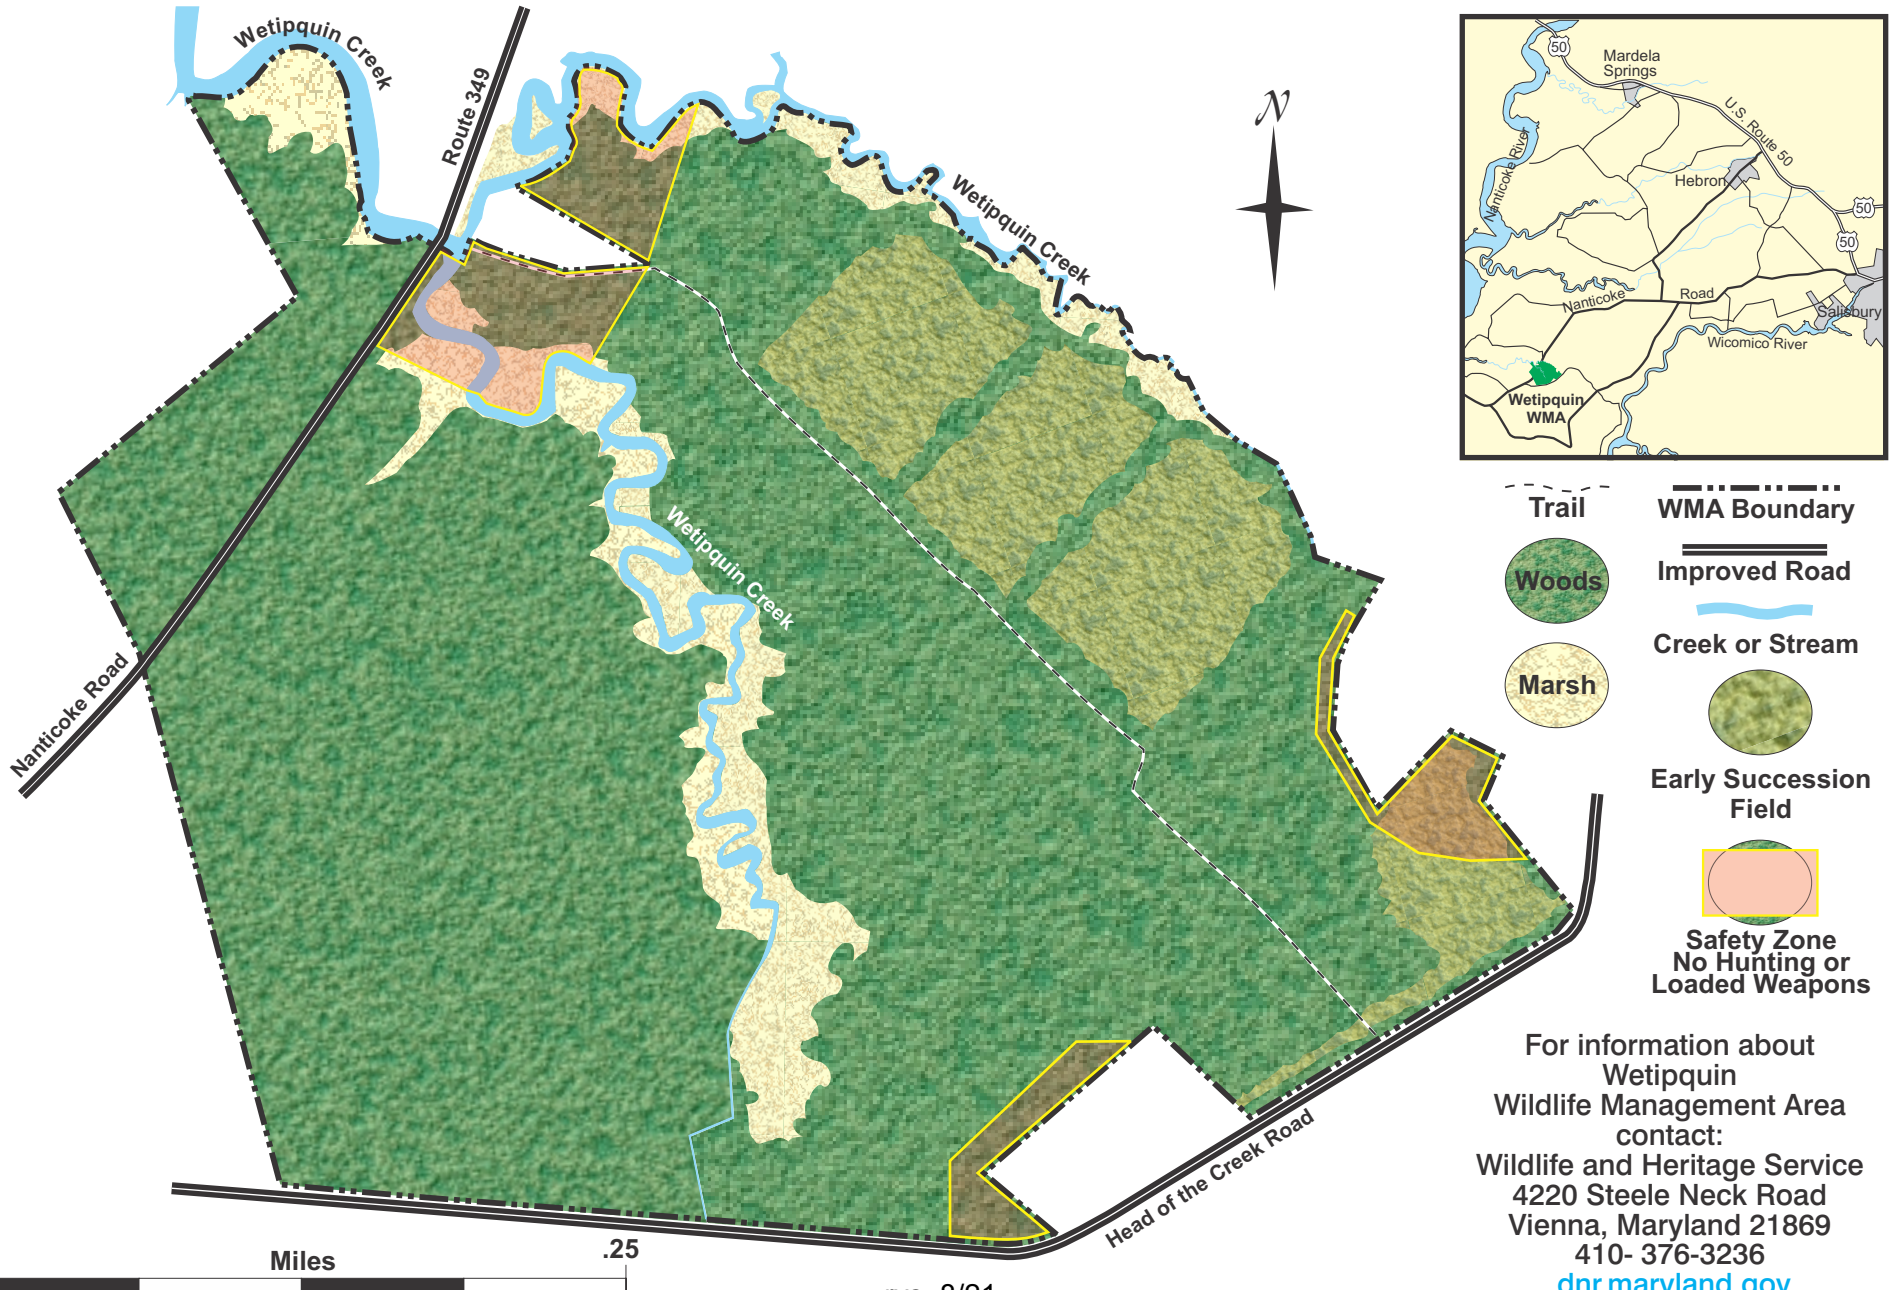

Wetipquin Wildlife Management Area

211 Acres

Larry Hogan, Governor
Jeannie Haddaway-Riccio, Secretary

- Trail
- WMA Boundary
- Improved Road
- Creek or Stream
- Woods
- Marsh
- Early Succession Field
- Safety Zone
No Hunting or
Loaded Weapons