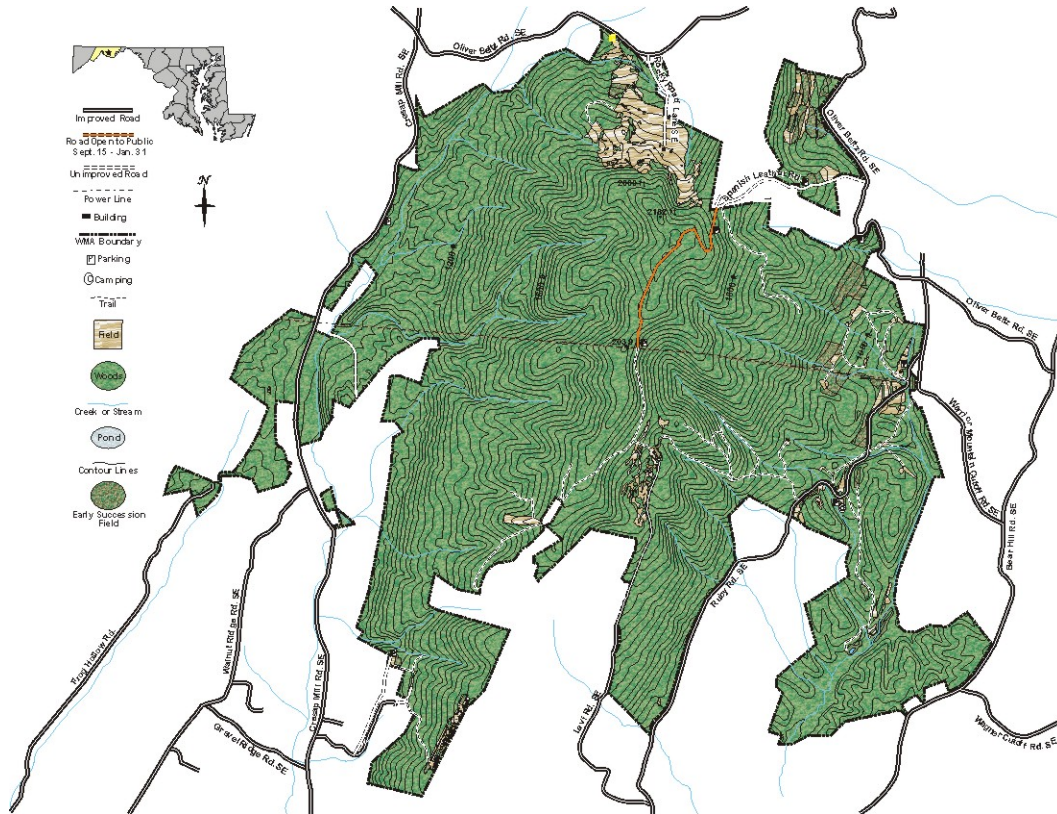

Map of Warrior Mountain Wildlife Management Area

The map of Warrior Mountain WMA is divided into four separate maps, numbered A, B, C, and D.

Dept. of Natural Resources
Wildlife & Heritage Service
Billmeyer WMA
11701 Mountain Rd., NE
Flintstone, MD 21530
301-478-2525

Map of Section A - Warrior Mountain Wildlife Management Area

Dept. of Natural Resources
Wildlife & Heritage Service
Billmeyer WMA
11701 Mountain Rd., NE
Flintstone, MD 21530
301-478-2525

Map of Section B - Warrior Mountain Wildlife Management Area