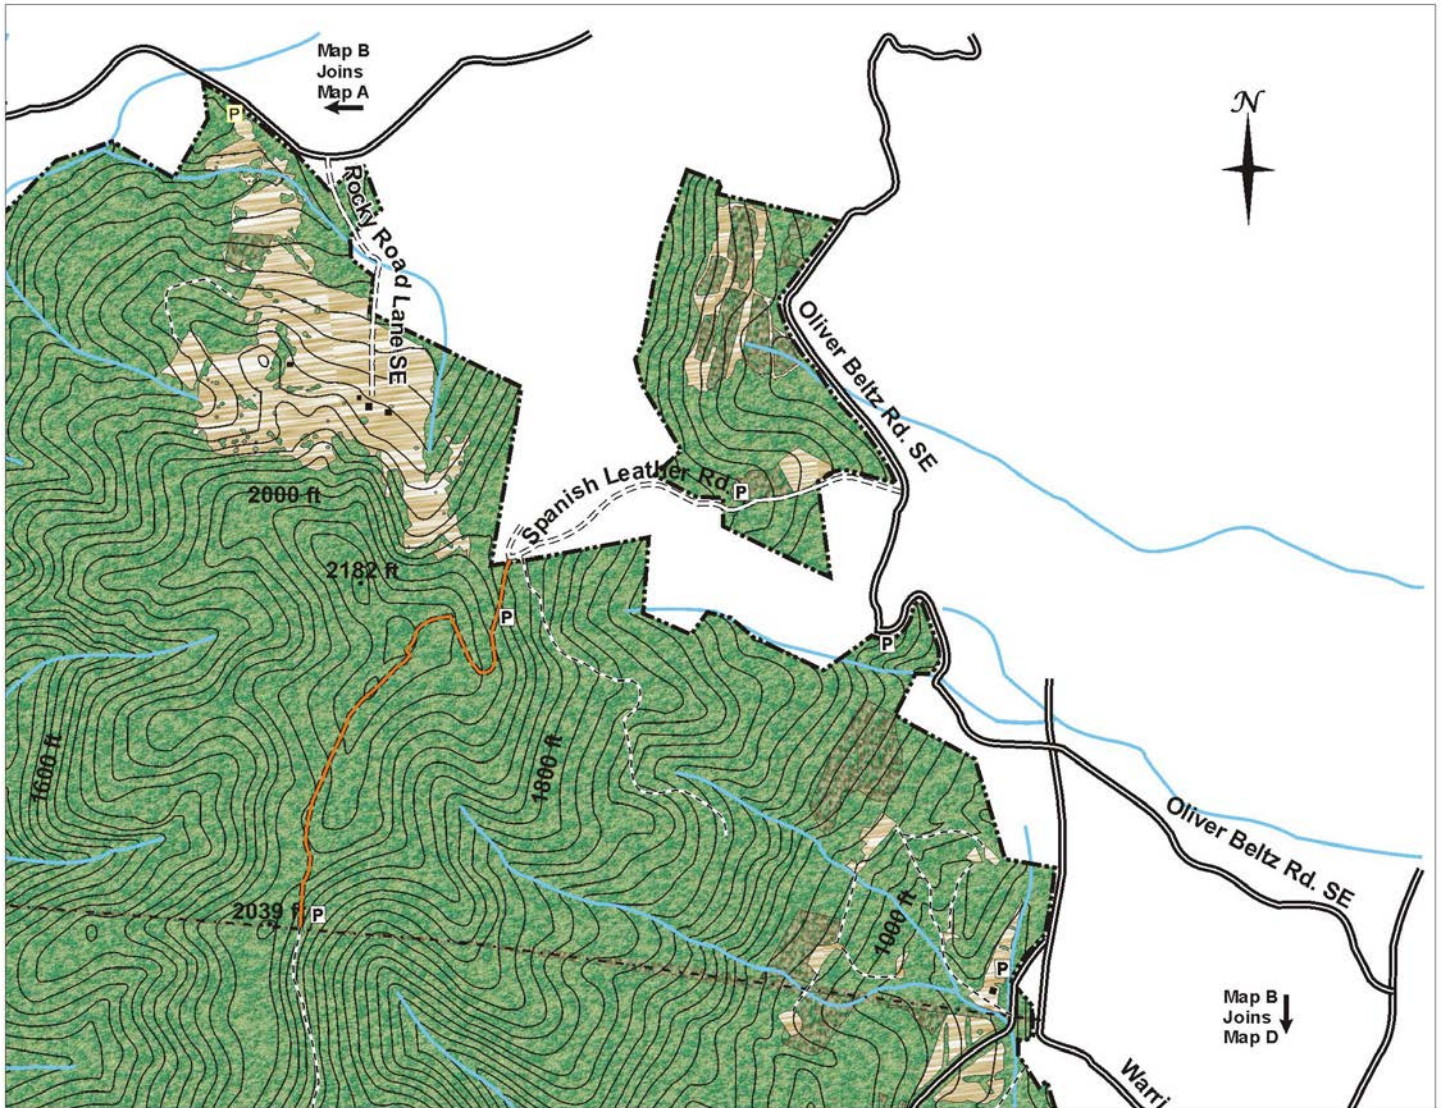

Map of Section B - Warrior Mountain Wildlife Management Area

Dept. of Natural Resources
Wildlife & Heritage Service
Billmeyer WMA
11701 Mountain Rd., NE
Flintstone, MD 21530
301-478-2525