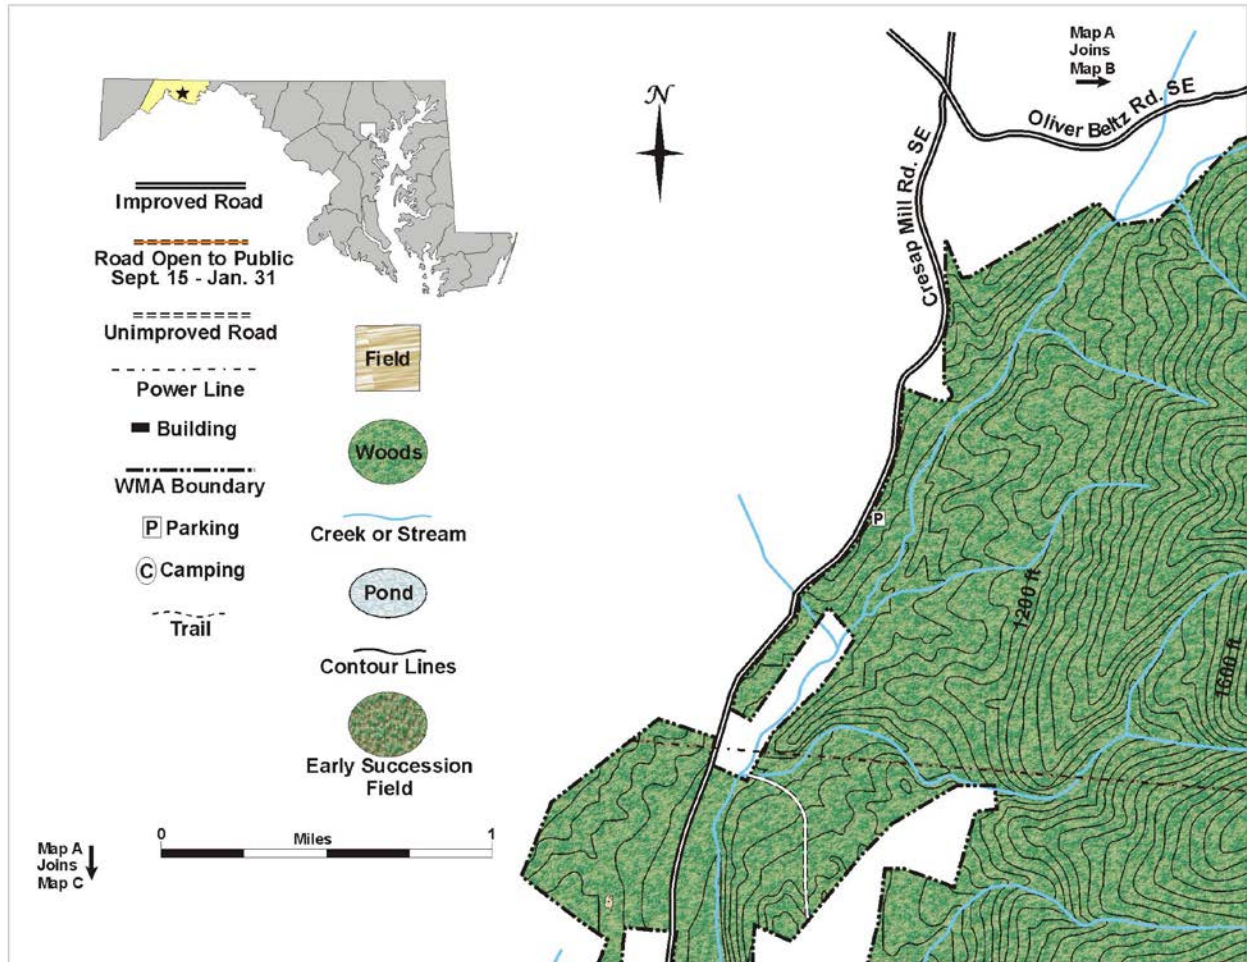

Map of Section A - Warrior Mountain Wildlife Management Area

Dept. of Natural Resources
Wildlife & Heritage Service
Billmeyer WMA
11701 Mountain Rd., NE
Flintstone, MD 21530
301-478-2525