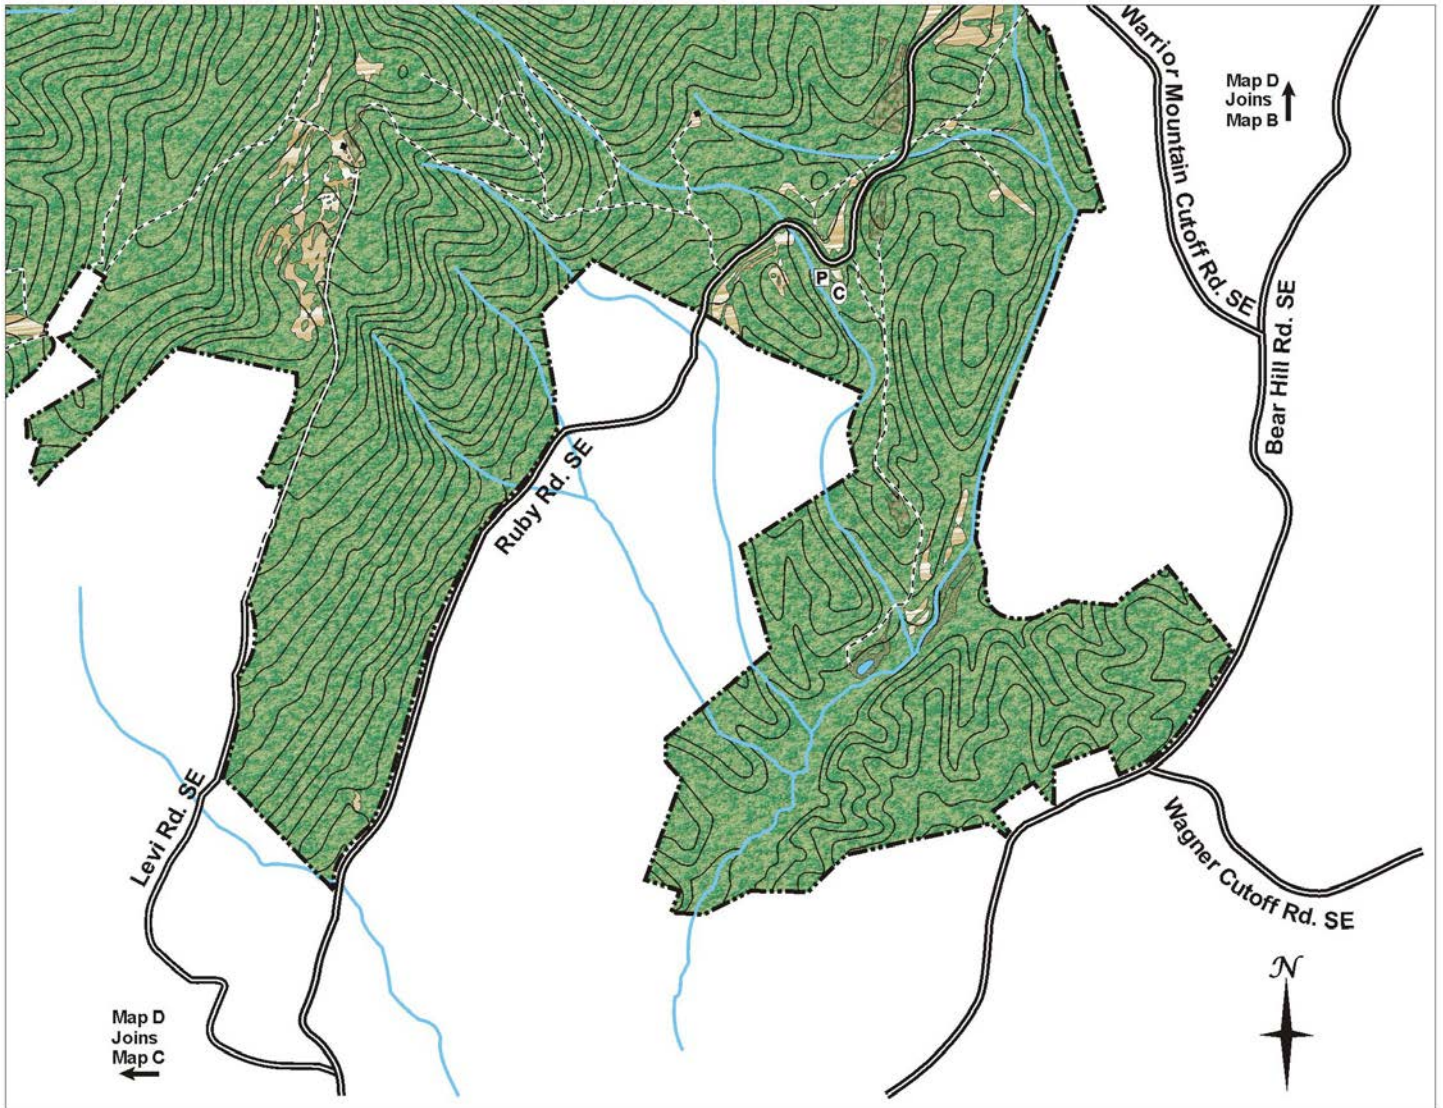

Map of Section D - Warrior Mountain Wildlife Management Area

Dept. of Natural Resources
Wildlife & Heritage Service
Billmeyer WMA
11701 Mountain Rd., NE
Flintstone, MD 21530
301-478-2525