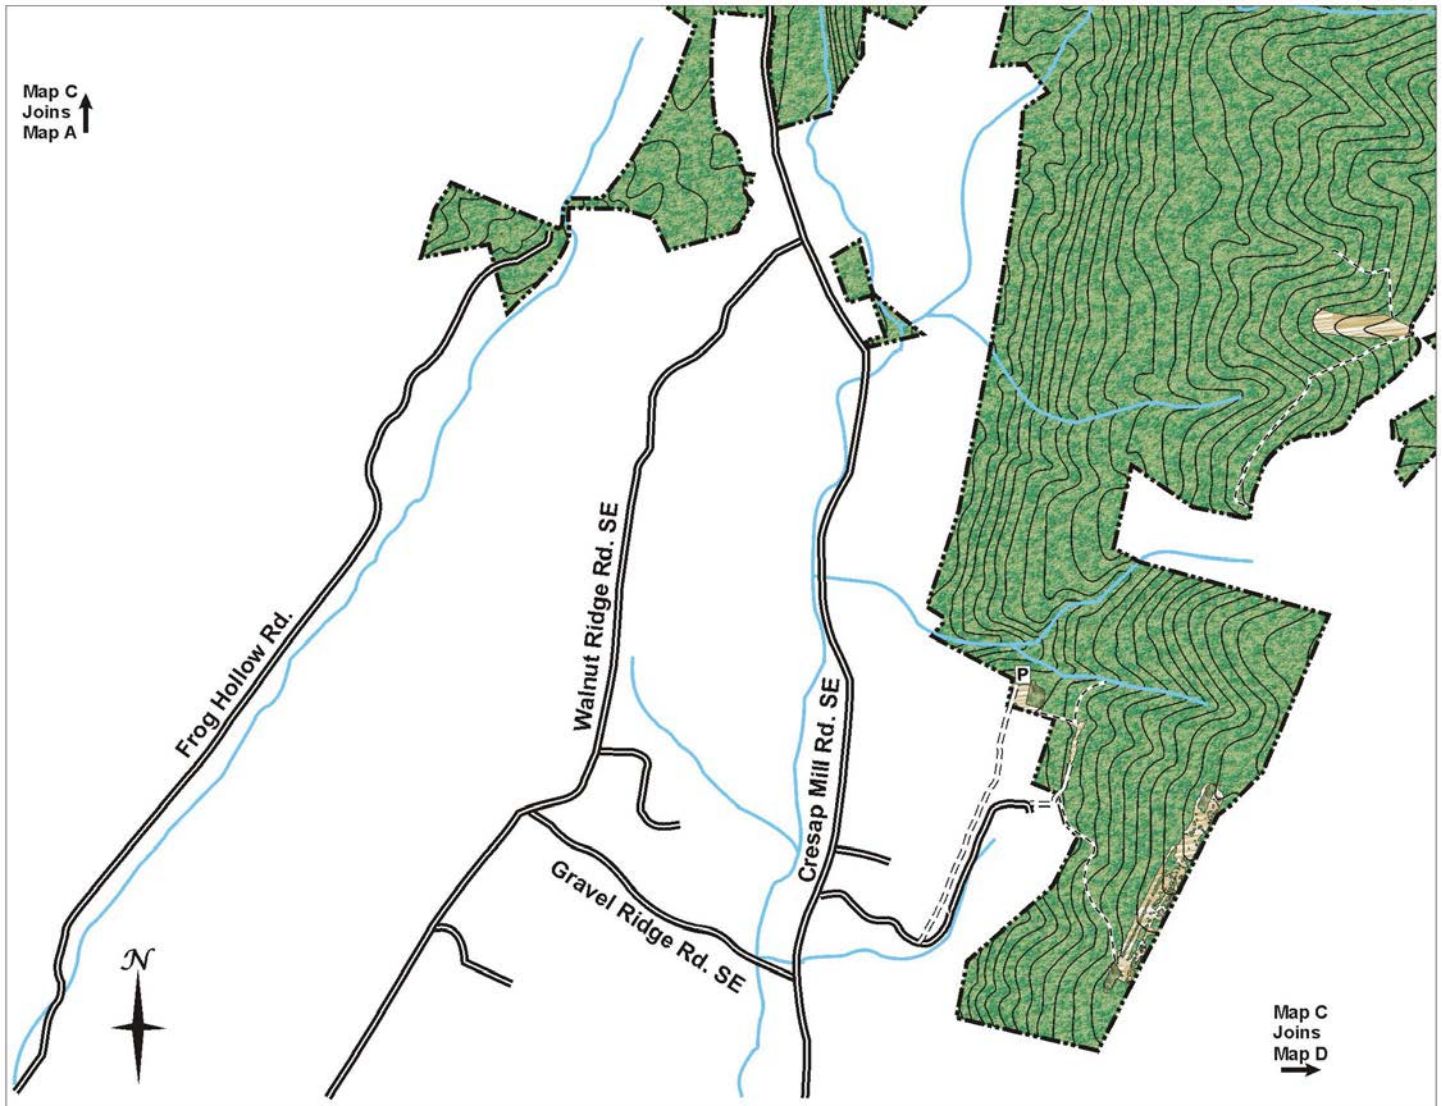

Map of Section C - Warrior Mountain Wildlife Management Area

Dept. of Natural Resources
Wildlife & Heritage Service
Billmeyer WMA
11701 Mountain Rd., NE
Flintstone, MD 21530
301-478-2525