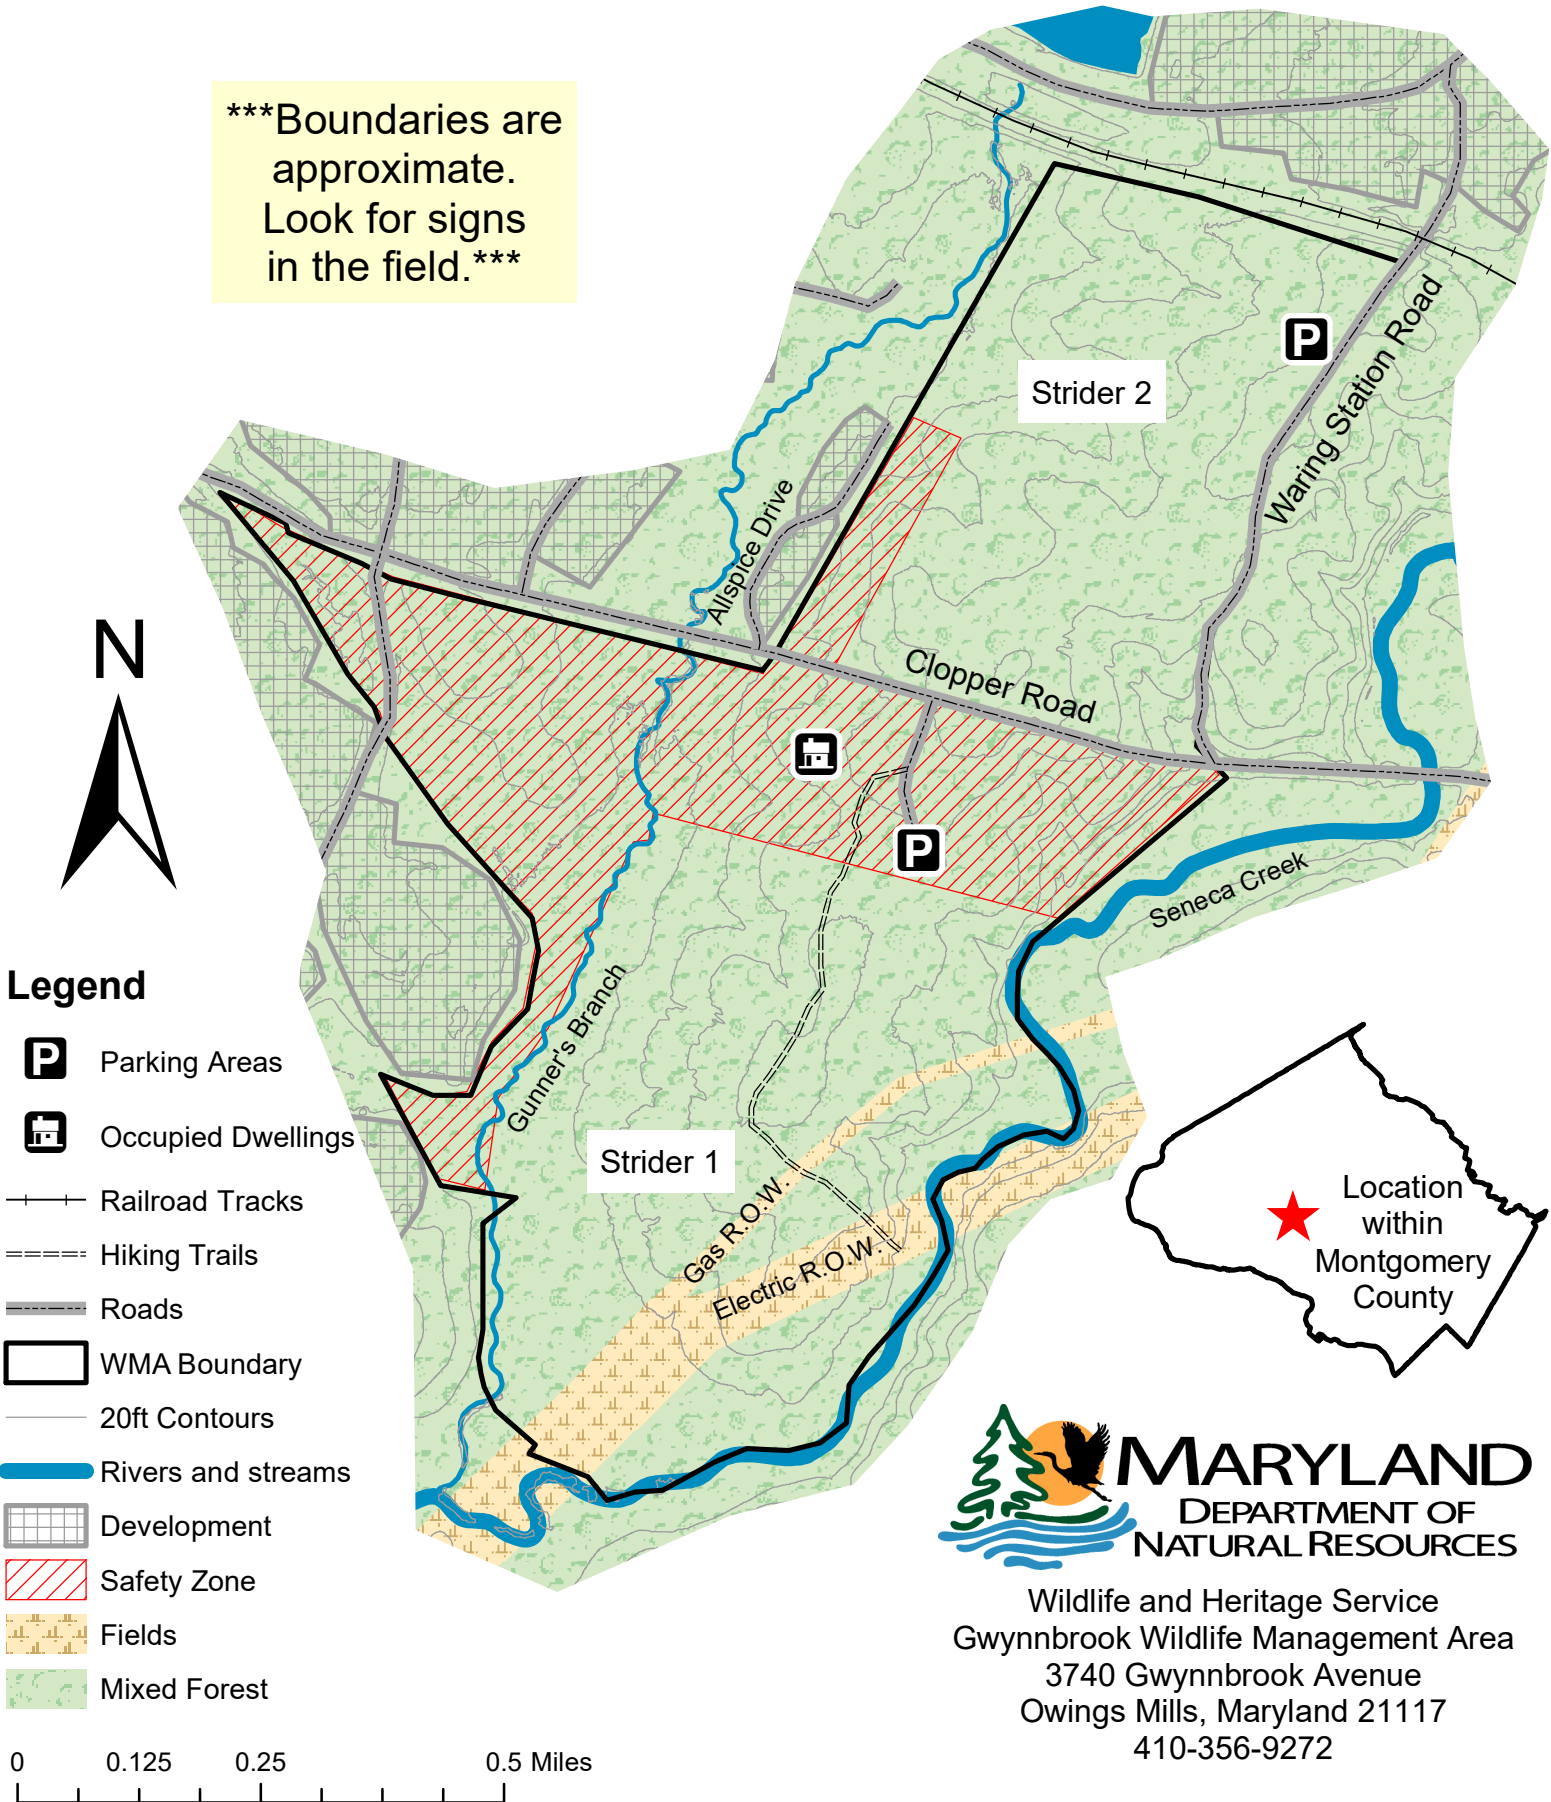

Strider Wildlife Management Area Germantown, Maryland (Montgomery County)

Boundaries are approximate. Look for signs in the field.

Legend

- Parking Areas
- Occupied Dwellings
- Railroad Tracks
- Hiking Trails
- Roads
- WMA Boundary
- 20ft Contours
- Rivers and streams
- Development
- Safety Zone
- Fields
- Mixed Forest