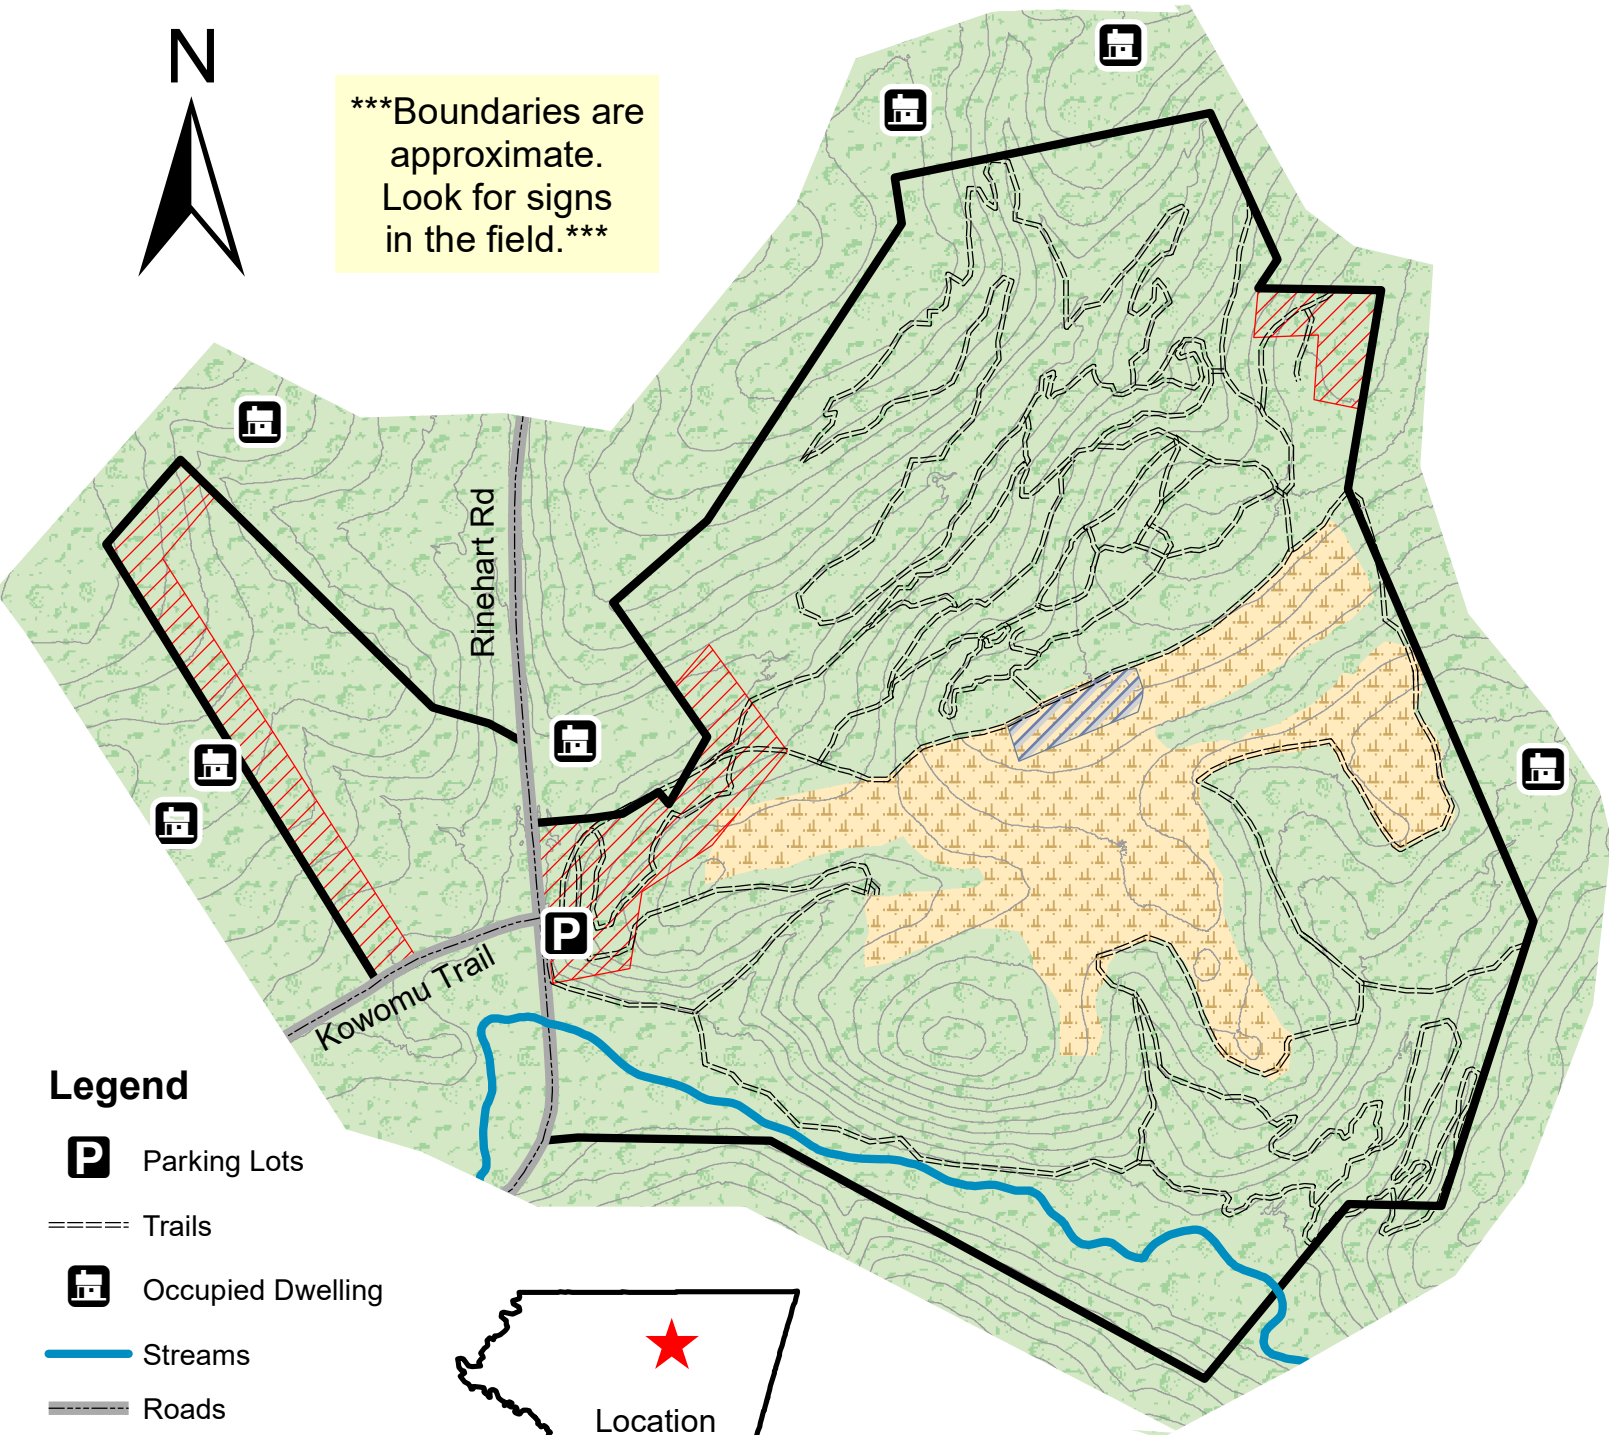

# Speigel Cooperative Wildlife Management Area Westminster, Maryland (Carroll, County)

\*\*\*Boundaries are approximate.  
Look for signs in the field.\*\*\*

## Legend

-  Parking Lots
-  Trails
-  Occupied Dwelling
-  Streams
-  Roads
-  WMA Boundary
-  Safety Zones
-  Model Plane Airfield
-  20ft Contours
-  Fields
-  Mixed Forest

Wildlife and Heritage Services  
3740 Gwynnbrook Avenue  
Owings Mills, Maryland 21117  
410-356-9272