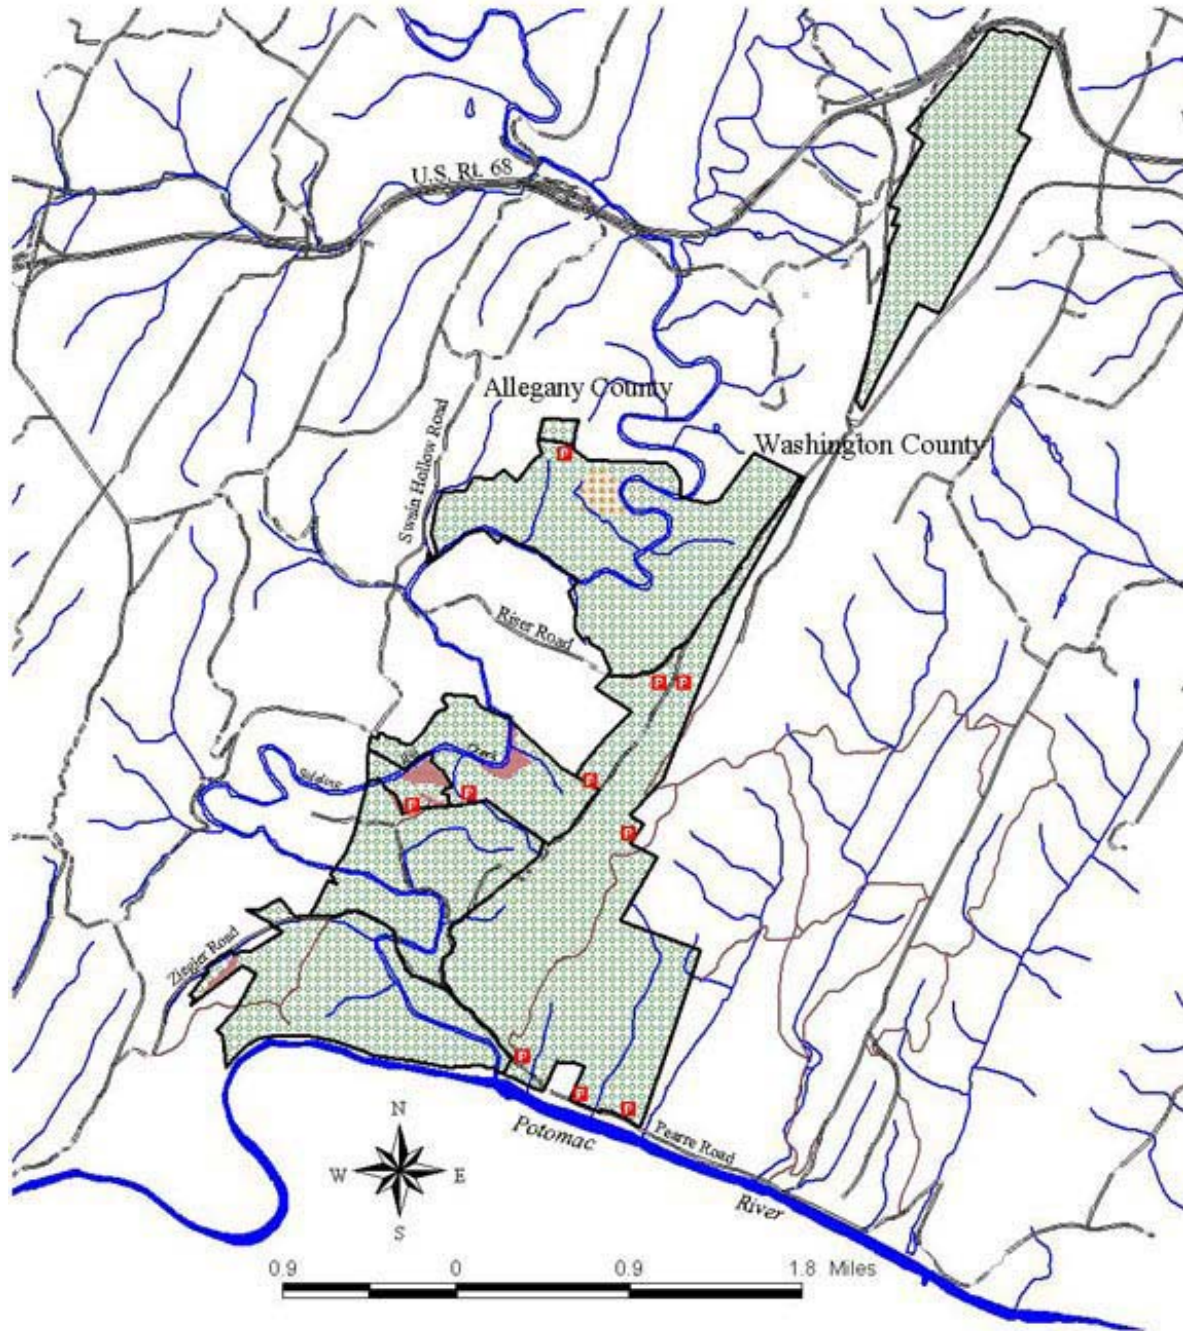

# Map of Sideling Hill Wildlife Management Area

Location of Sideling Hill WMA on the border of Allegany and Washington Counties

-  Parking Area
-  Roads
-  Trails
-  Streams
-  Sideling Hill WMA Boundary
-  Forest
-  Field
-  Brushy Area