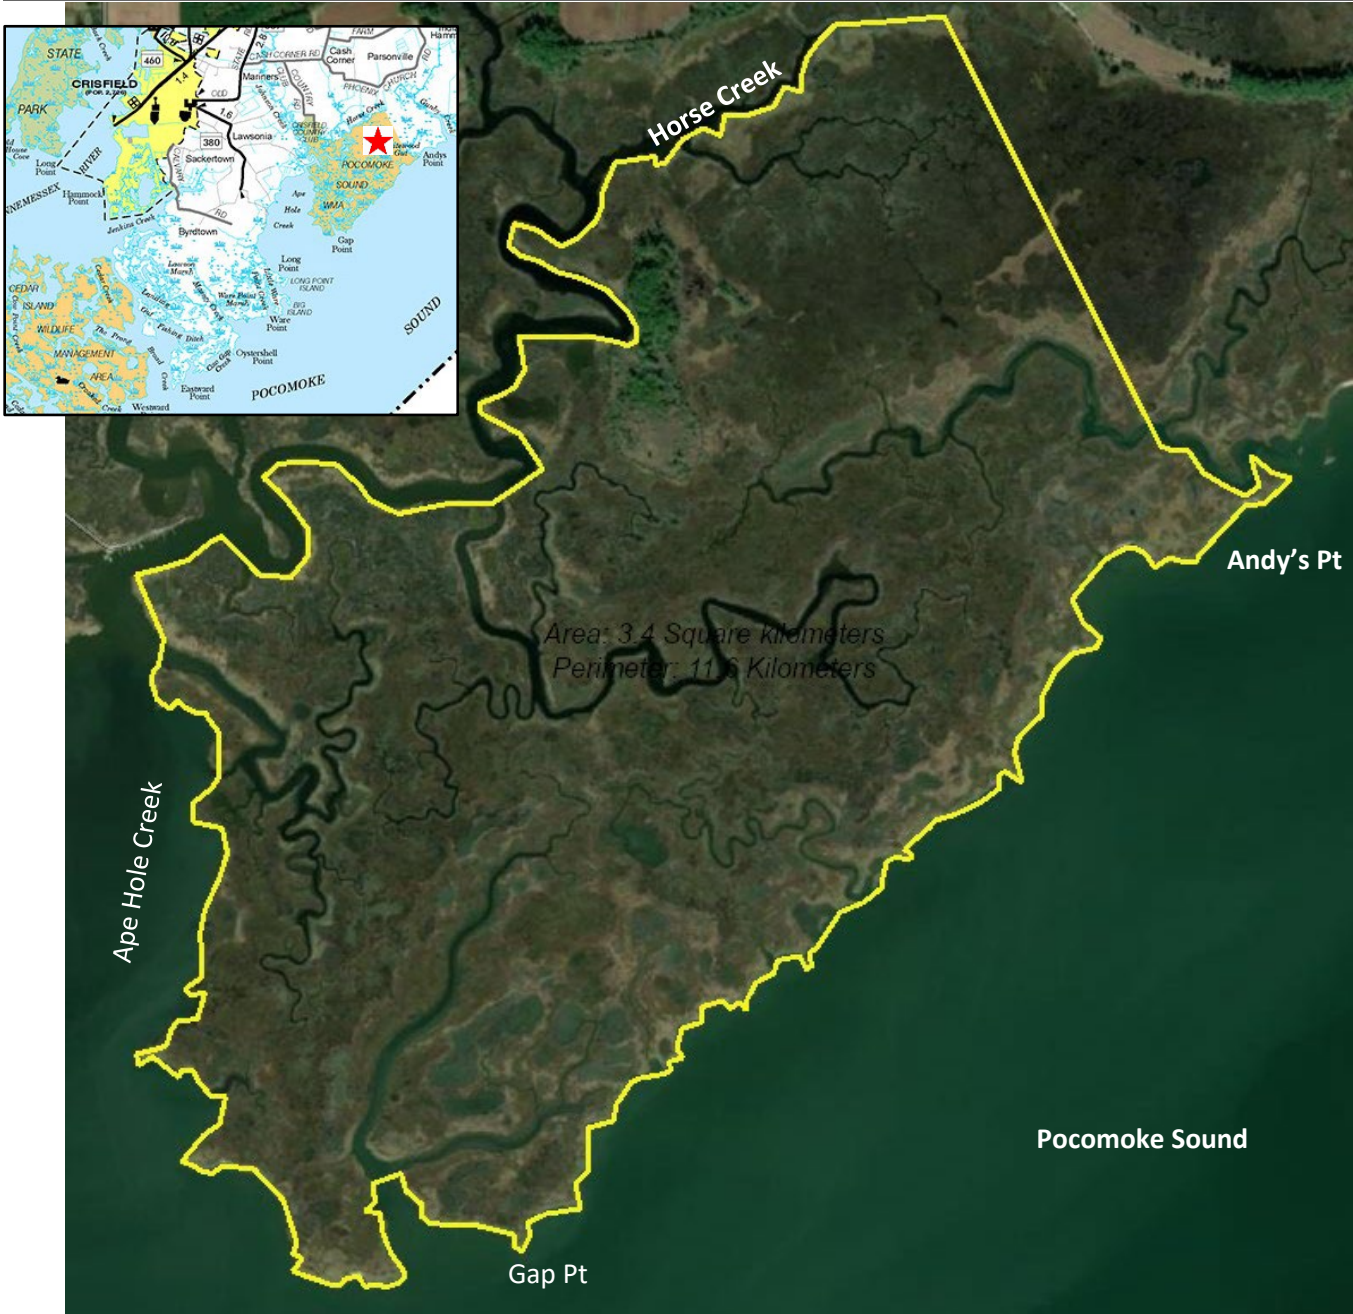

Pocomoke Sound WMA

Larry Hogan Governor
Jeannie Haddaway-Riccio Secretary

Legend

 WMA Boundary (922 acres)
(Boat Access Only)

**Wildlife and Heritage Service
Wellington WMA**
32733 Dublin Road
Princess Anne, Md. 21853
(410) 651-2065
dnr.maryland.gov

September 2022