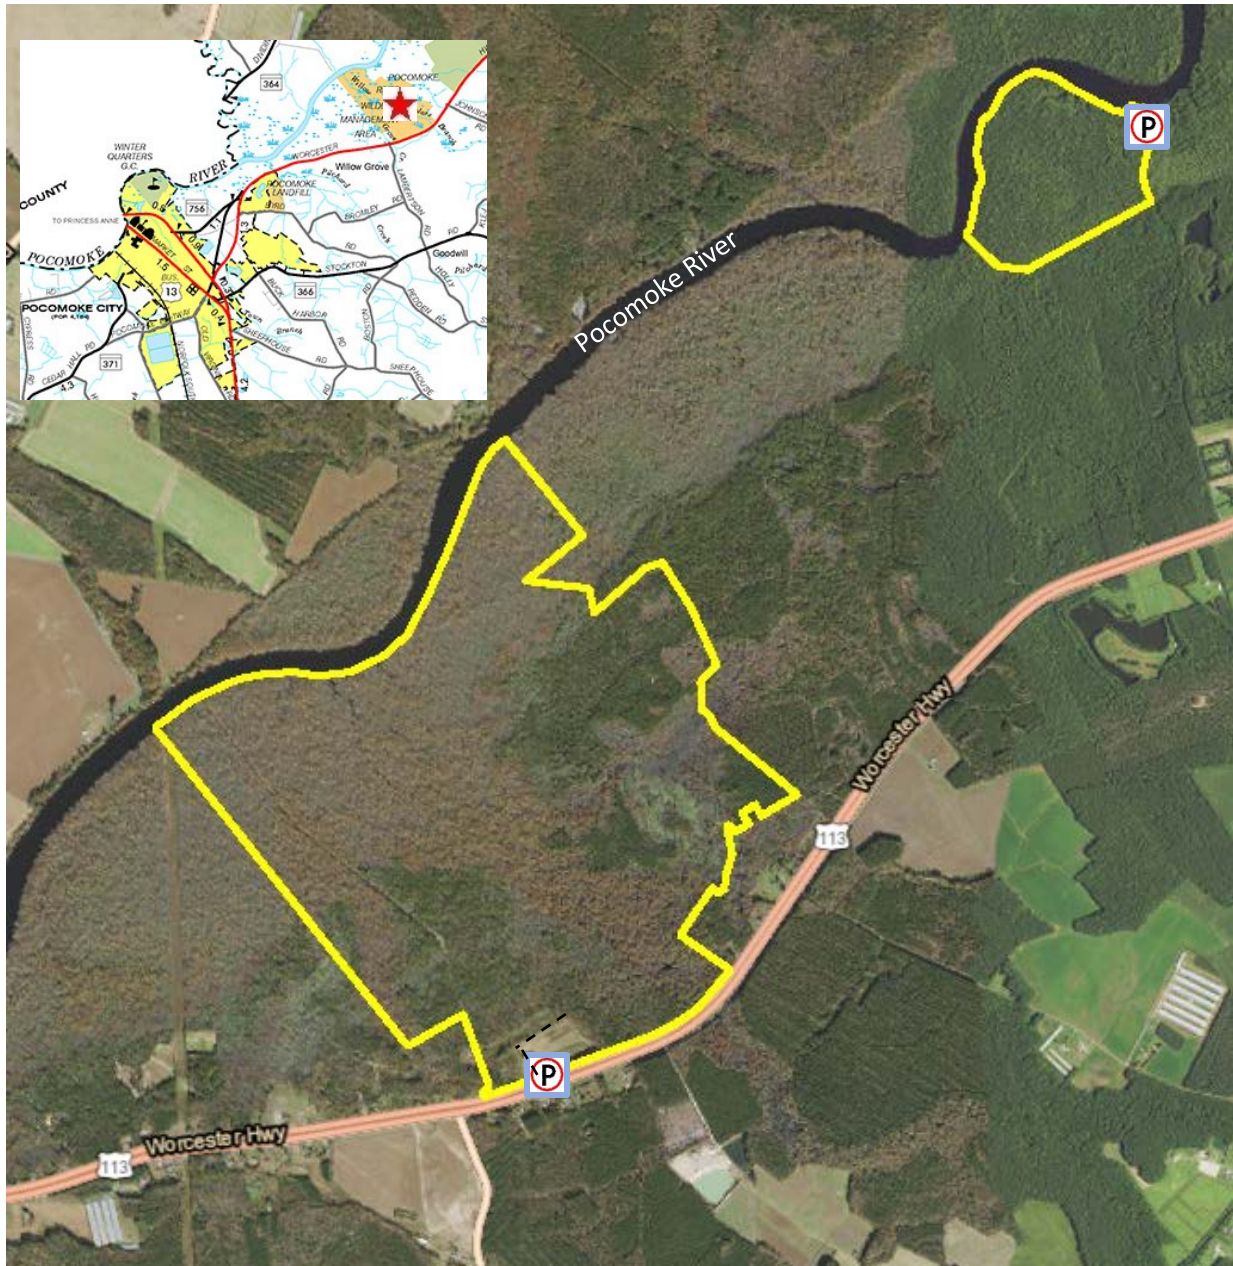

Pocomoke River WMA

Larry Hogan Governor
Jeannie Haddaway-Riccio Secretary

Legend

 WMA Boundary (1008 acres)

 Parking

 Trails

November 2021

**Wildlife and Heritage Service
Wellington WMA**