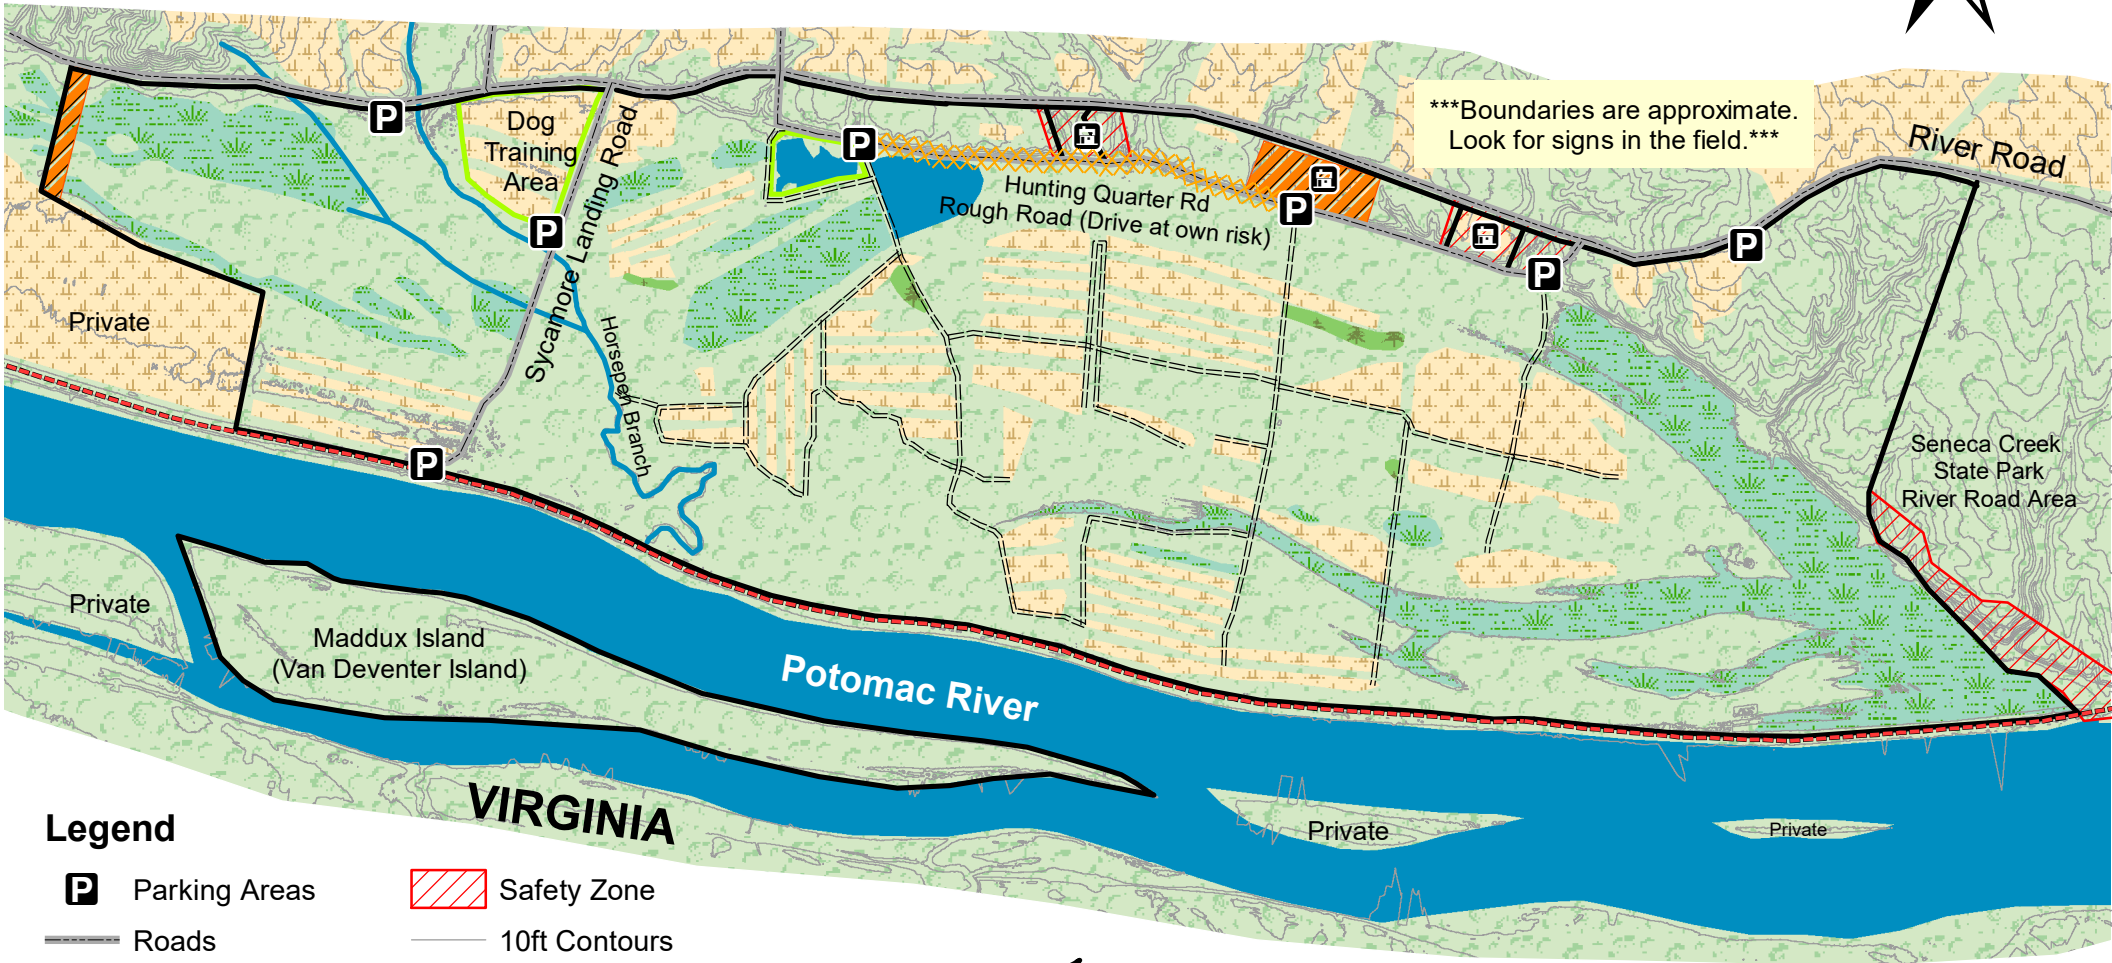

McKee-Beshers Wildlife Management Area Poolesville, Maryland (Montgomery County)

Legend

- | | |
|--------------------|------------------|
| Parking Areas | Safety Zone |
| Roads | 10ft Contours |
| Occupied Dwelling | Marsh |
| C&O Canal Towpath | Fields |
| WMA Boundary | Pine Stands |
| Trails | Mixed Forest |
| Dog Training Areas | Rivers and Ponds |
| Restricted Zone | |