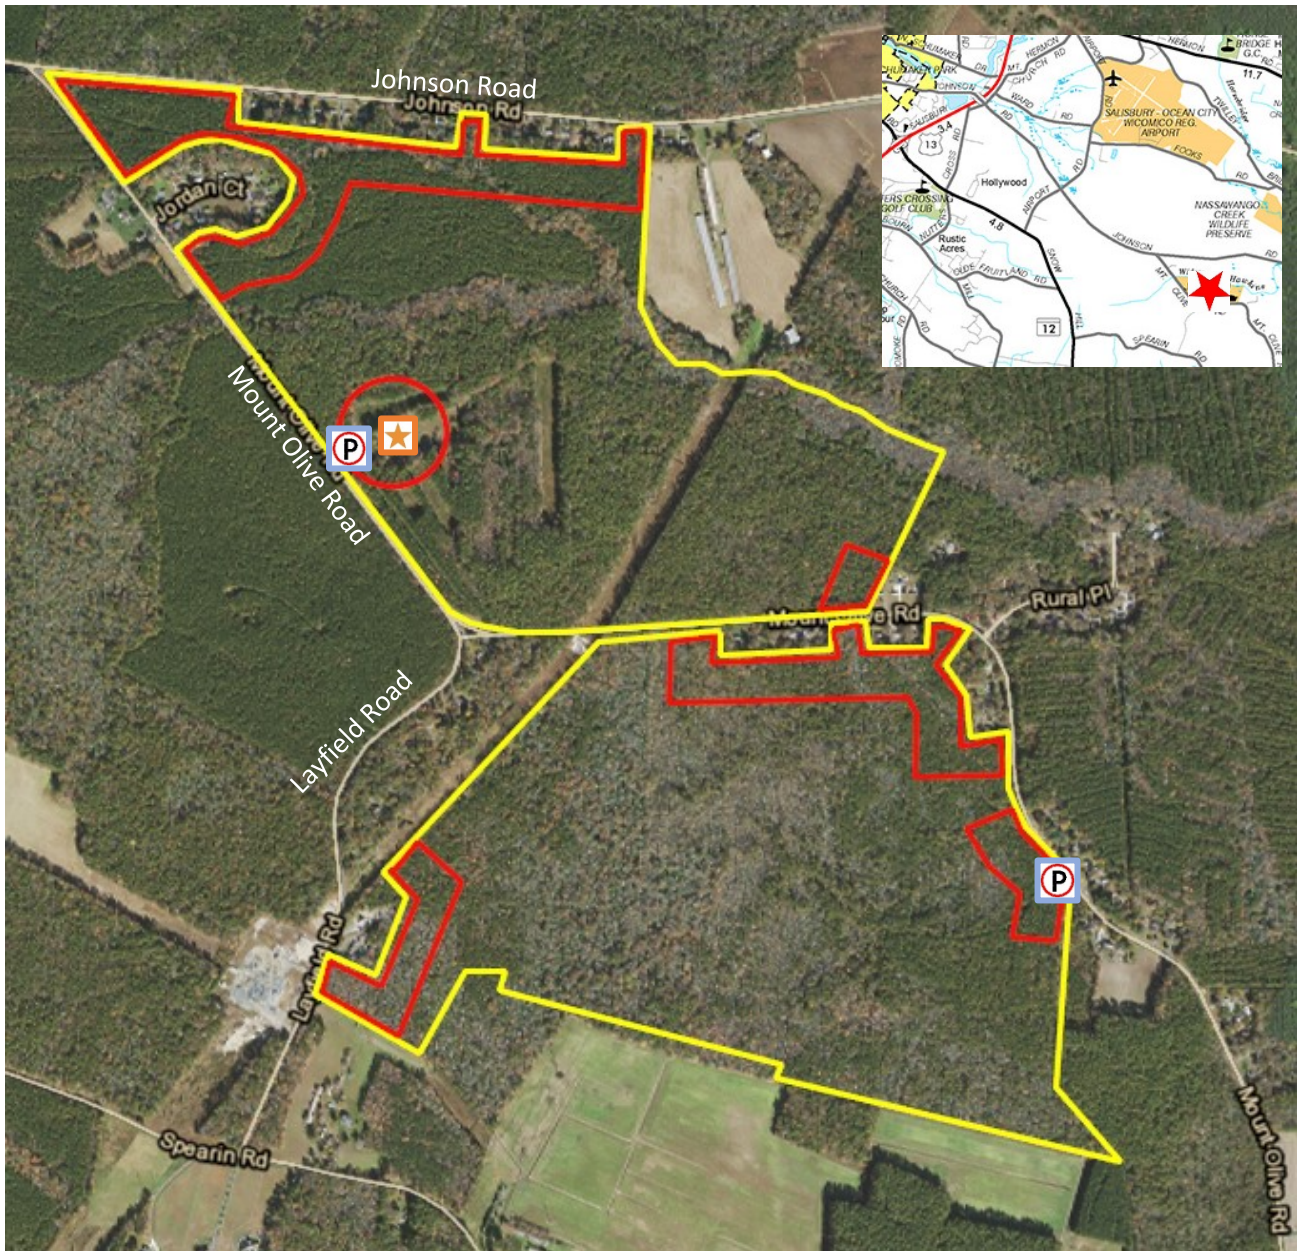

Johnson WMA

Larry Hogan Governor
Jeannie Haddaway-Riccio Secretary

Legend

NRP Office

WMA Boundary (468 acres)

Safety Zone (No Hunting)

Parking

**Wildlife and Heritage Service
Wellington WMA**