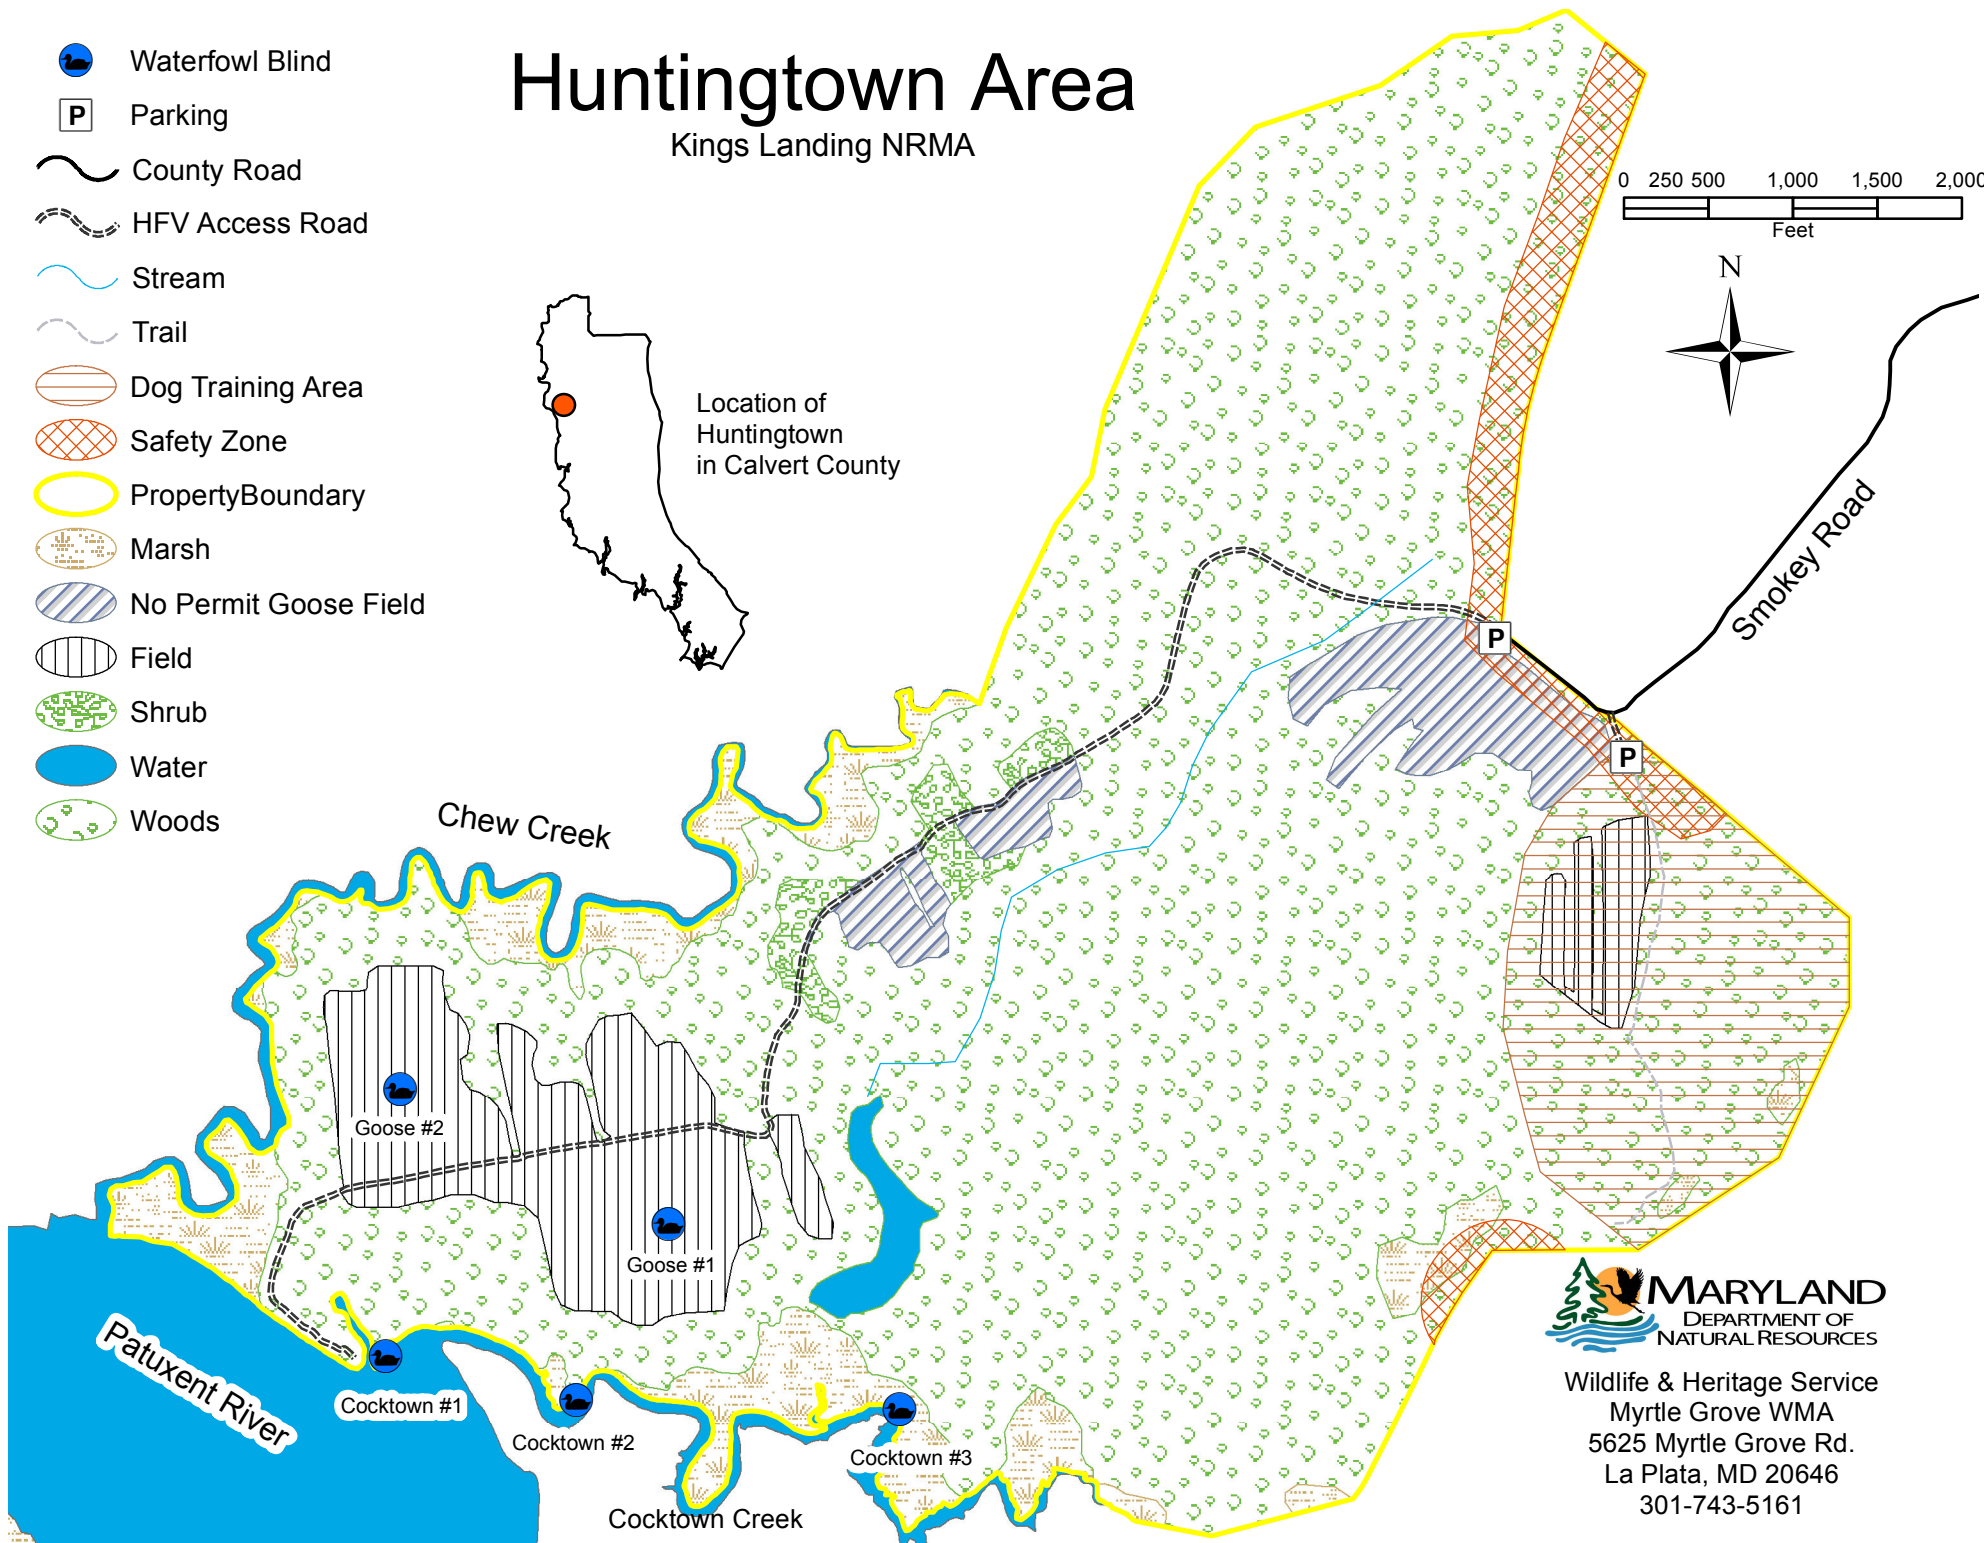

Huntingtown Area

Kings Landing NRMA

-  Waterfowl Blind
-  Parking
-  County Road
-  HFV Access Road
-  Stream
-  Trail
-  Dog Training Area
-  Safety Zone
-  Property Boundary
-  Marsh
-  No Permit Goose Field
-  Field
-  Shrub
-  Water
-  Woods

Wildlife & Heritage Service
Myrtle Grove WMA
5625 Myrtle Grove Rd.
La Plata, MD 20646
301-743-5161