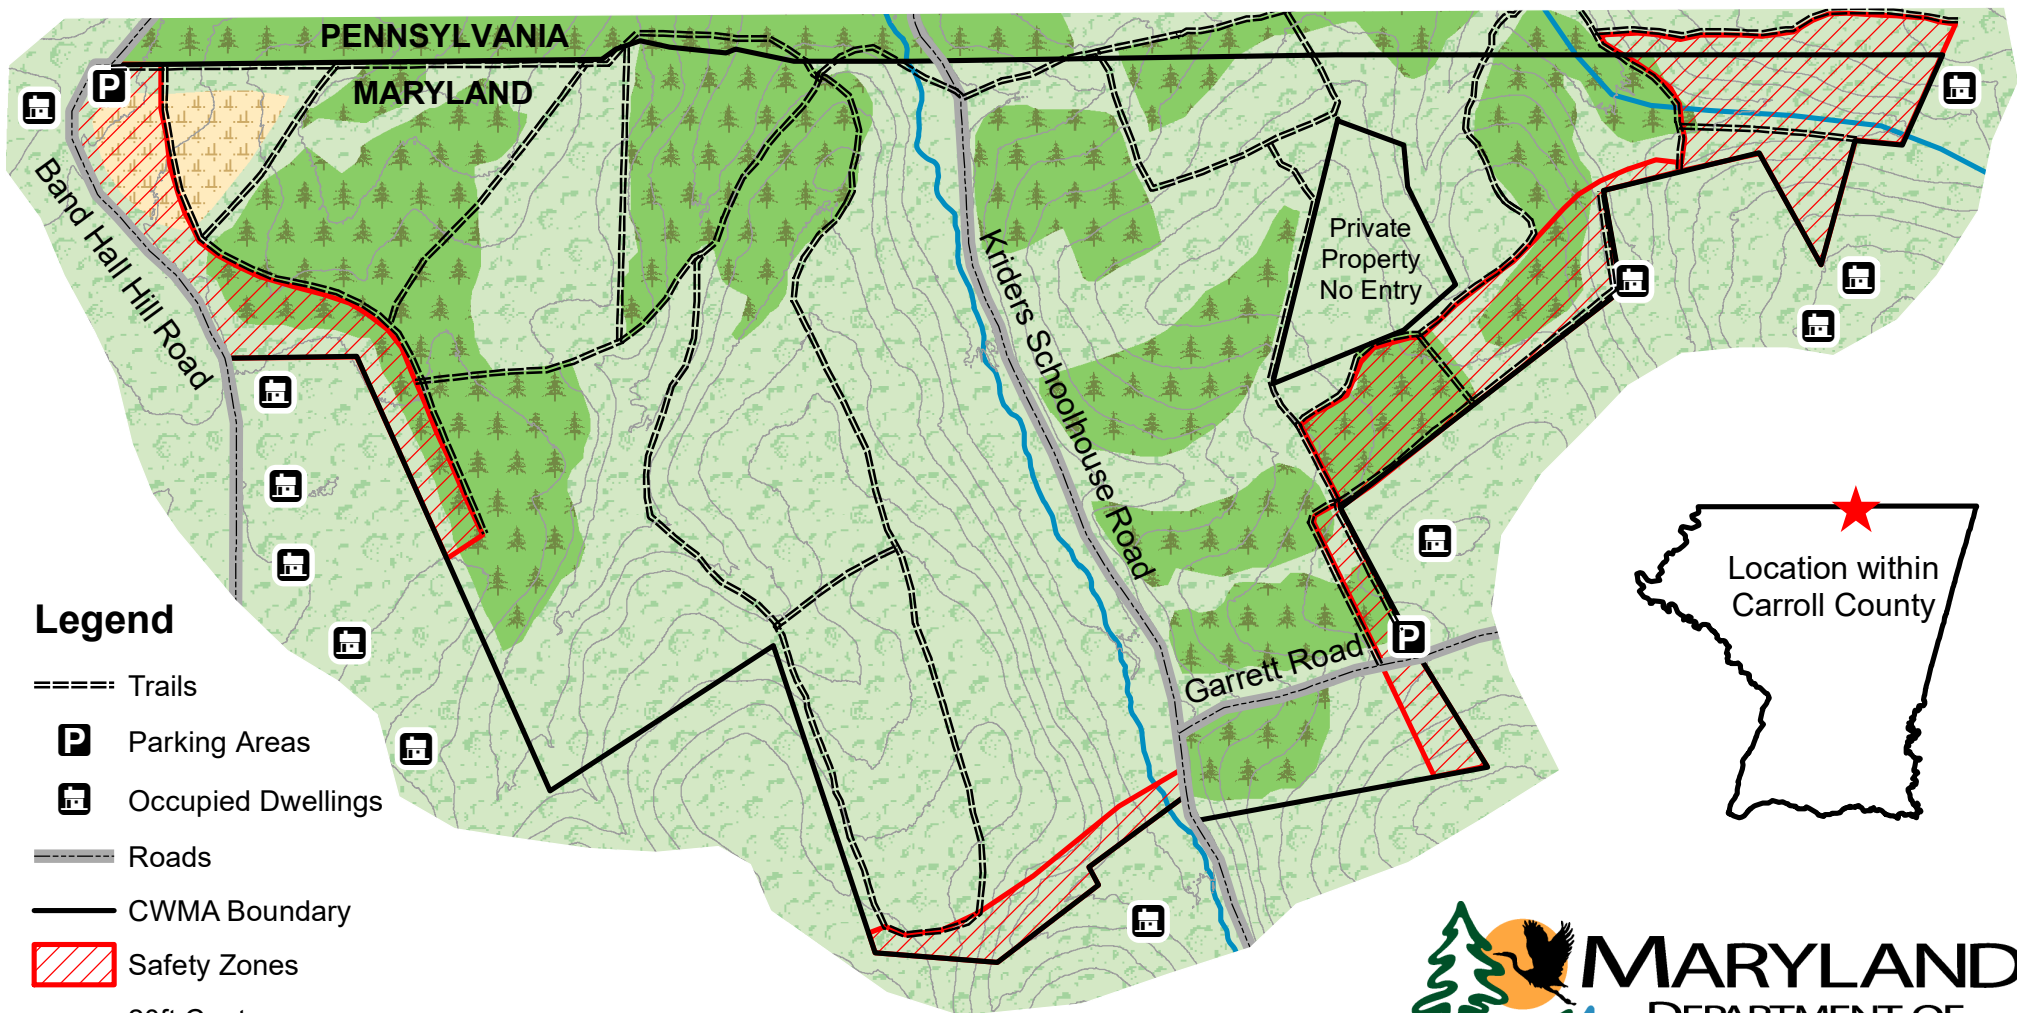

# Hanover Watershed Cooperative Wildlife Management Area Westminster, Maryland (Carroll County)

## Legend

- ==== Trails
- P** Parking Areas
- Occupied Dwellings
- Roads
- CWMA Boundary
- Safety Zones
- 20ft Contours
- Streams
- Pine Stands
- Fields
- Mixed Forest

\*\*\*Boundaries are approximate.  
Look for signs in the field.\*\*\*