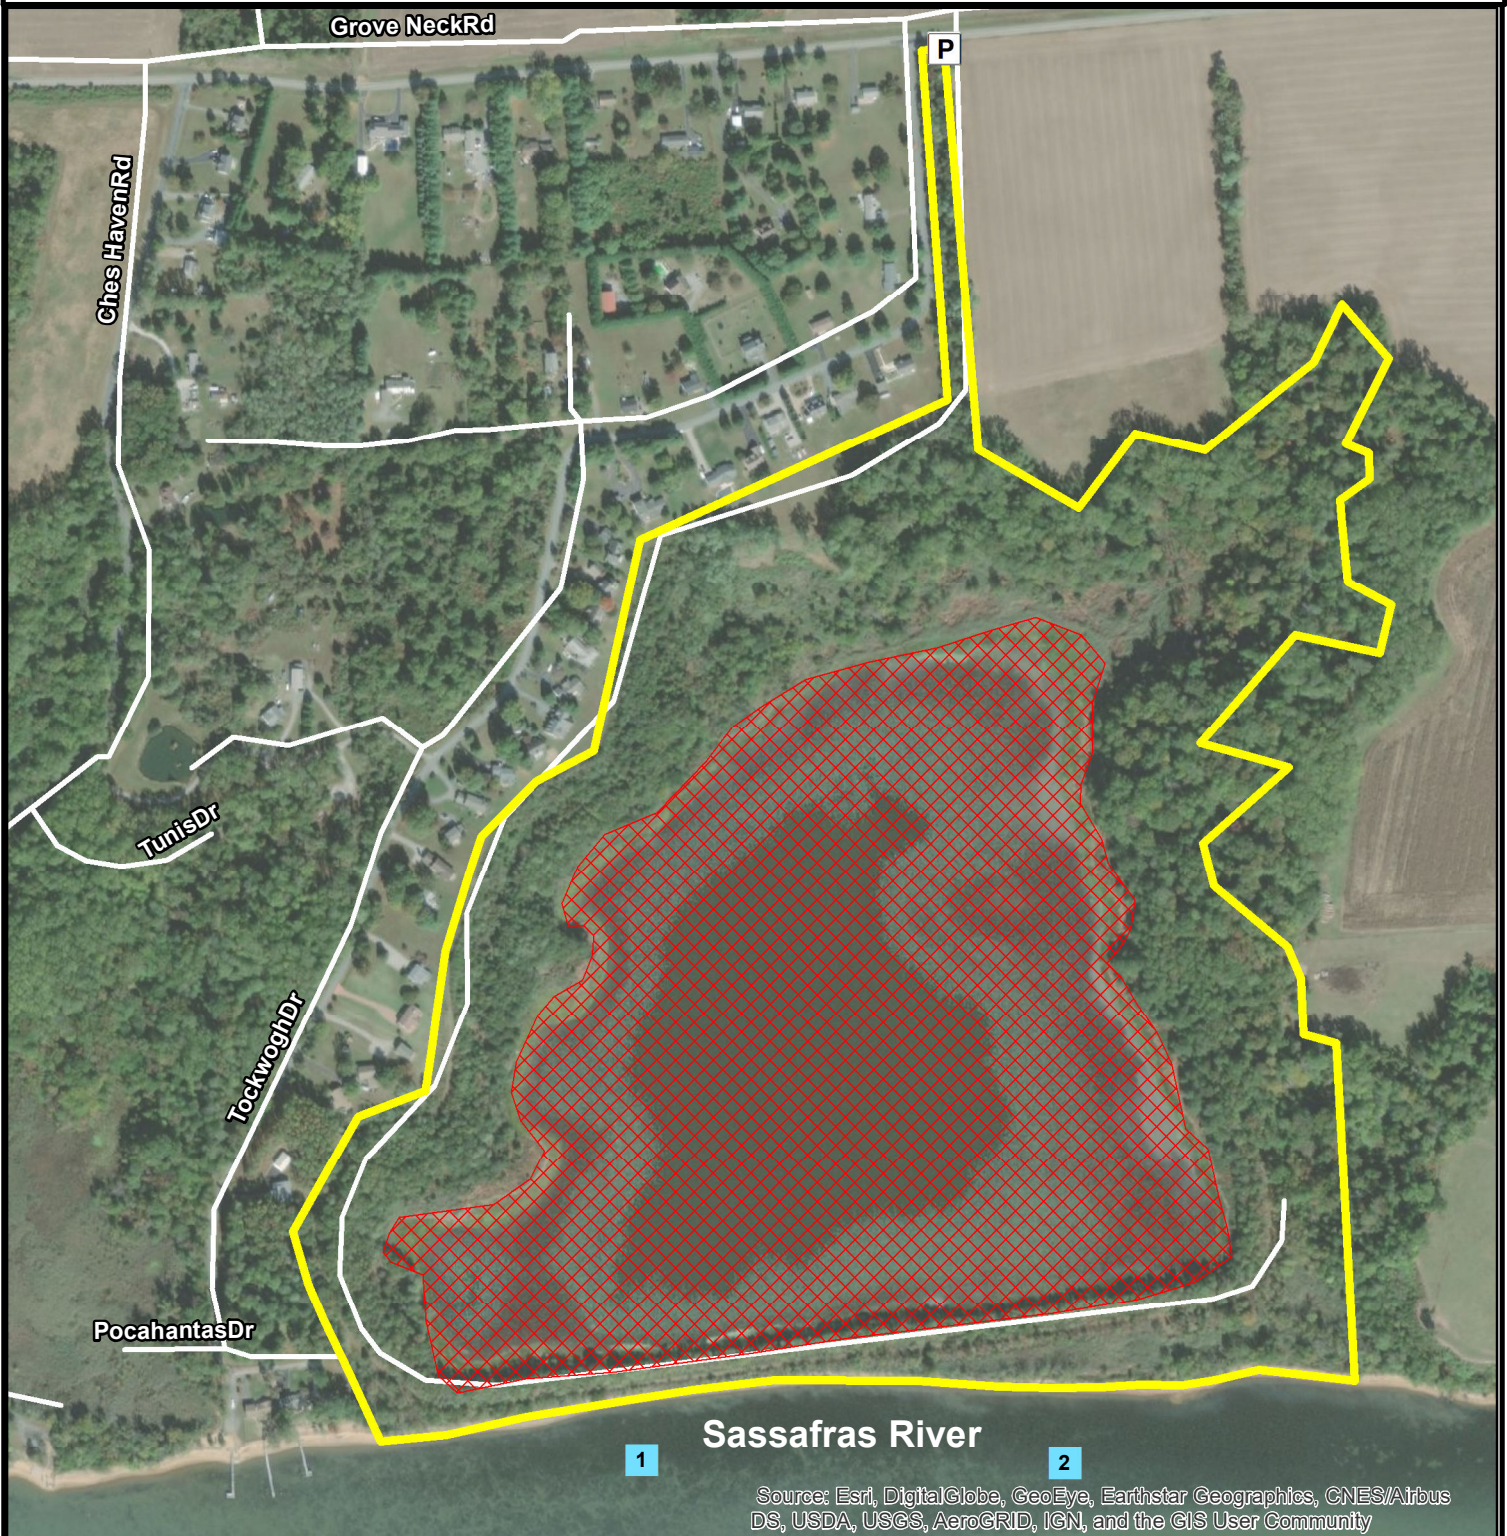

Grove Neck Managed Hunting Area

Legend

- Grove Neck MHA Parking Area
- Grove Neck Boundary
- Grove Neck MHA Blind Sites
- Sanctuary

Wildlife and Heritage Service
33626 Maryland Line Road
Massey, Maryland 21650
410-928-3650