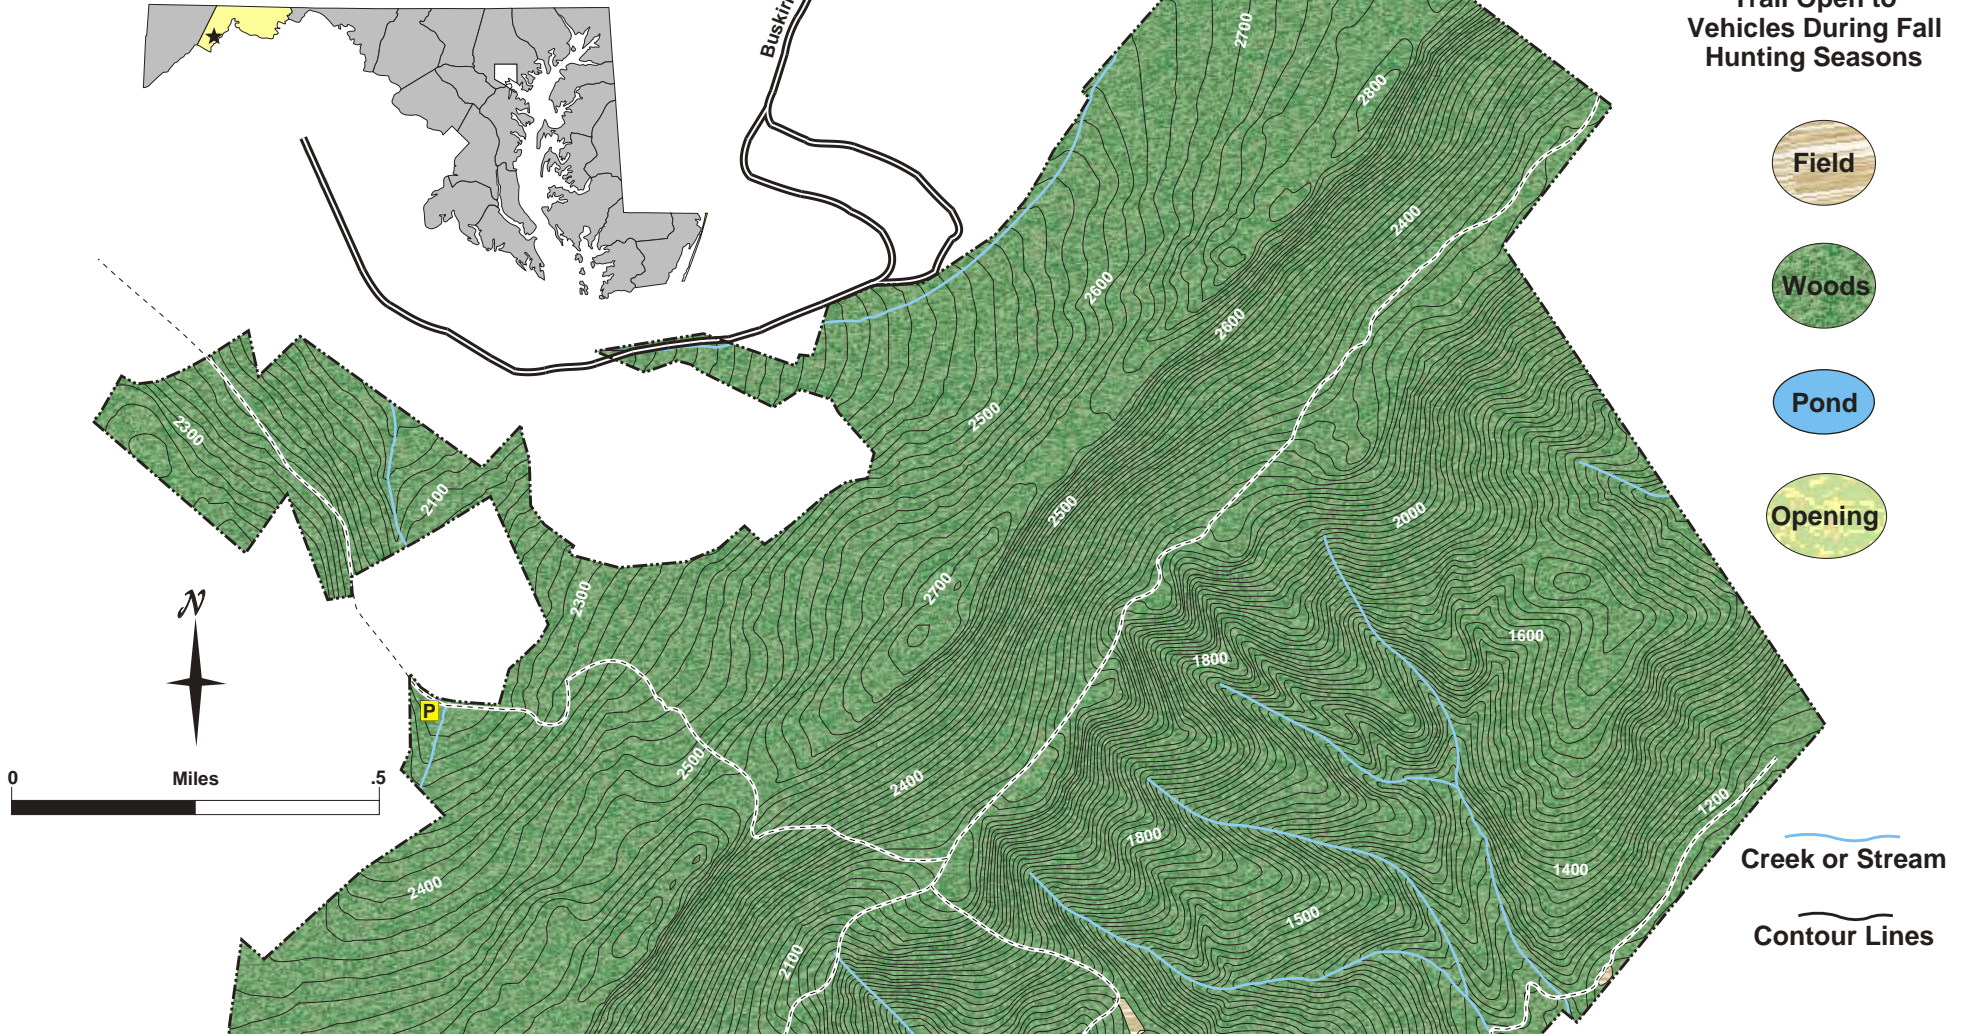

Field

Woods

Pond

Opening

Creek or Stream

Contour Lines

Dan's Mountain Wildlife Management Area Map B

Dan's Mountain Wildlife Management Area Map C

0 Miles .5

Dan's Mountain Wildlife Management Area Map D

Dan's Mountain Wildlife Management Area Map E