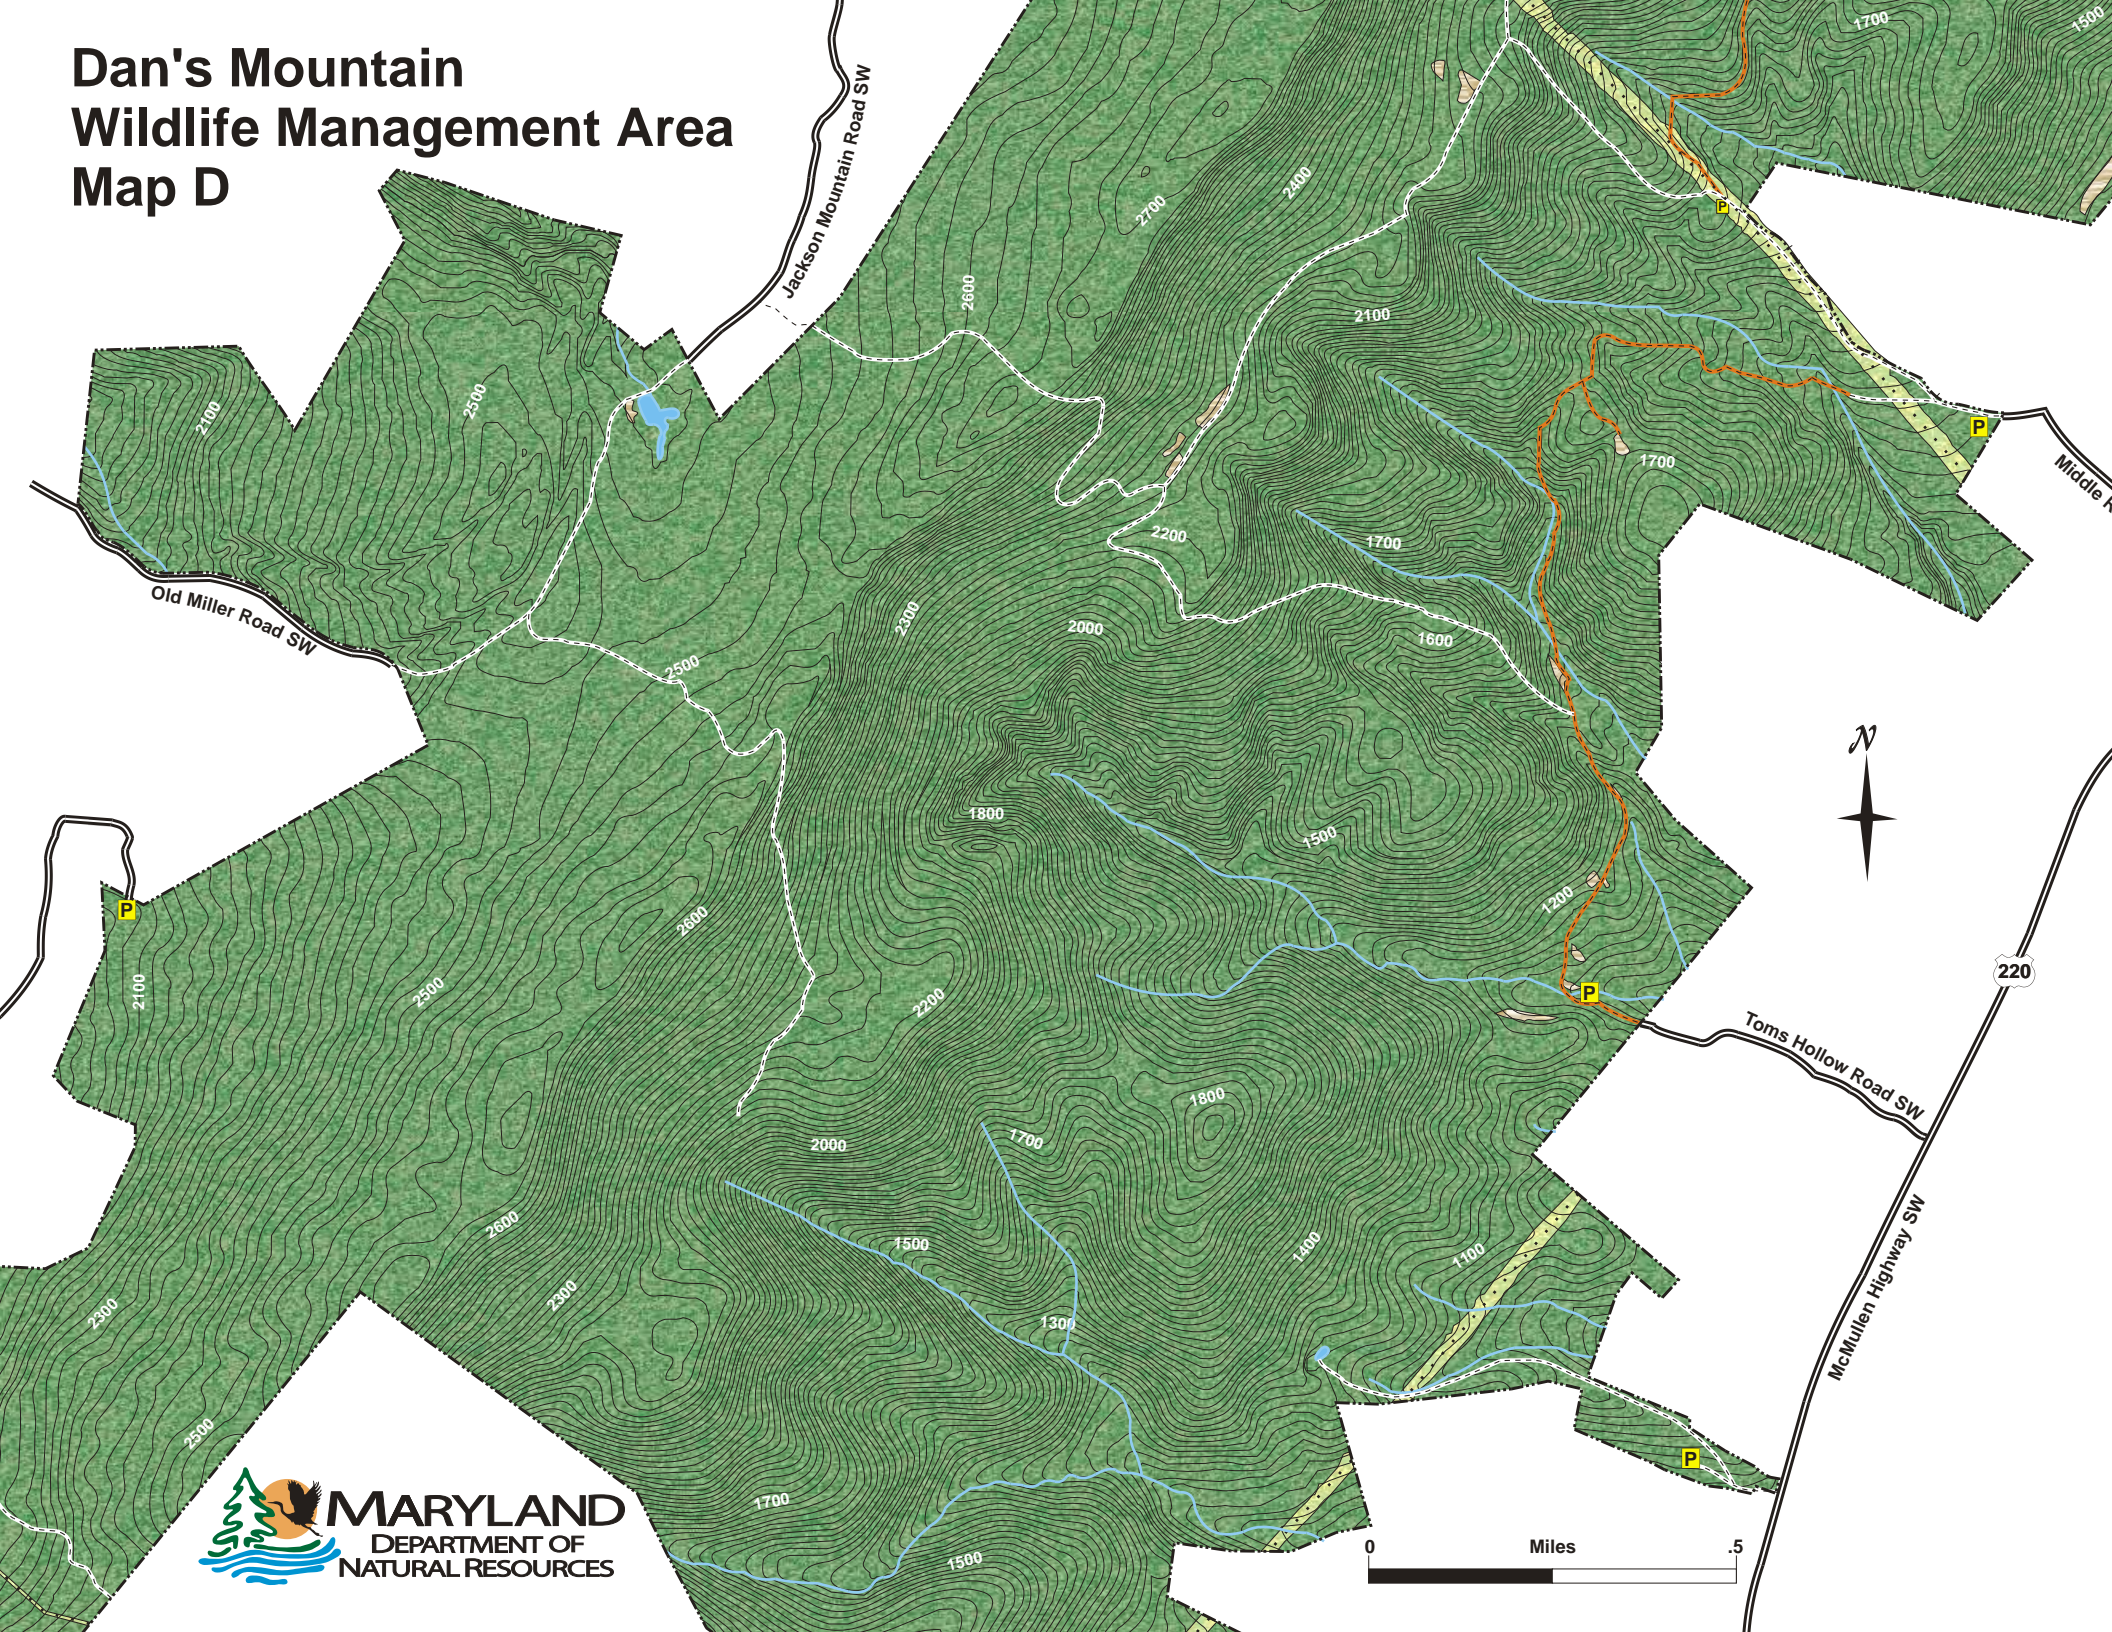

- Wildlife Management Area Boundary**
- Improved Road**
- Power Line**
- Building**
- Parking**
- Camping**
- Trail**
- Trail Open to Vehicles During Fall Hunting Seasons**

Creek or Stream

Contour Lines

**Dan's Mountain Wildlife Management Area
Map A**

**Dan's Mountain Wildlife Management Area
Map C**

**Dan's Mountain Wildlife Management Area
Map B**

**Dan's Mountain Wildlife Management Area
Map D**

**Dan's Mountain Wildlife Management Area
Map E**

Field

Woods

Pond

Opening

Creek or Stream

Contour Lines

Dan's Mountain Wildlife Management Area Map B

Dan's Mountain Wildlife Management Area Map C

0 Miles .5

Dan's Mountain Wildlife Management Area Map D

Dan's Mountain Wildlife Management Area Map E