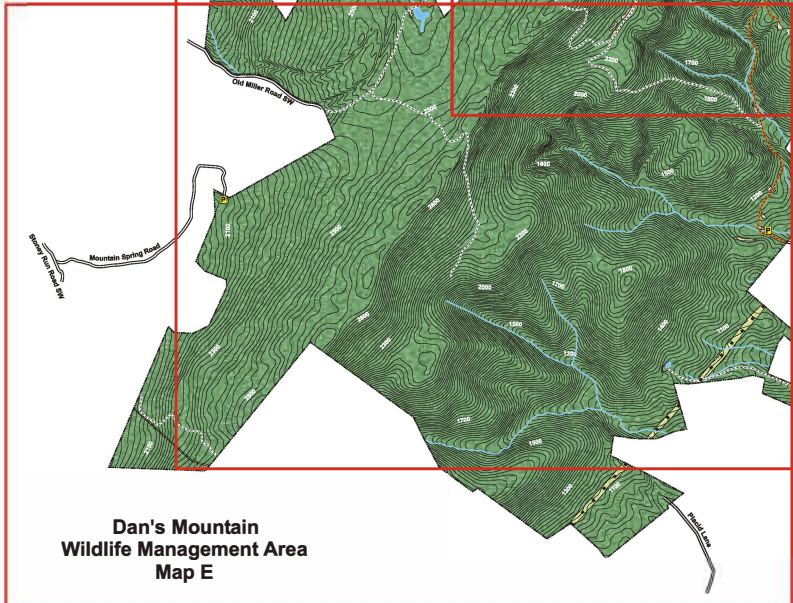

- Wildlife Management Area Boundary**
- Improved Road**
- Power Line**
- Building**
- Parking**
- Camping**
- Trail**
- Trail Open to Vehicles During Fall Hunting Seasons**

Creek or Stream

Contour Lines

**Dan's Mountain Wildlife Management Area
Map A**

**Dan's Mountain Wildlife Management Area
Map C**

**Dan's Mountain Wildlife Management Area
Map B**

**Dan's Mountain Wildlife Management Area
Map D**

**Dan's Mountain Wildlife Management Area
Map E**

Field

Woods

Pond

Opening

Creek or Stream

Contour Lines

Dan's Mountain Wildlife Management Area Map B

Dan's Mountain Wildlife Management Area Map C