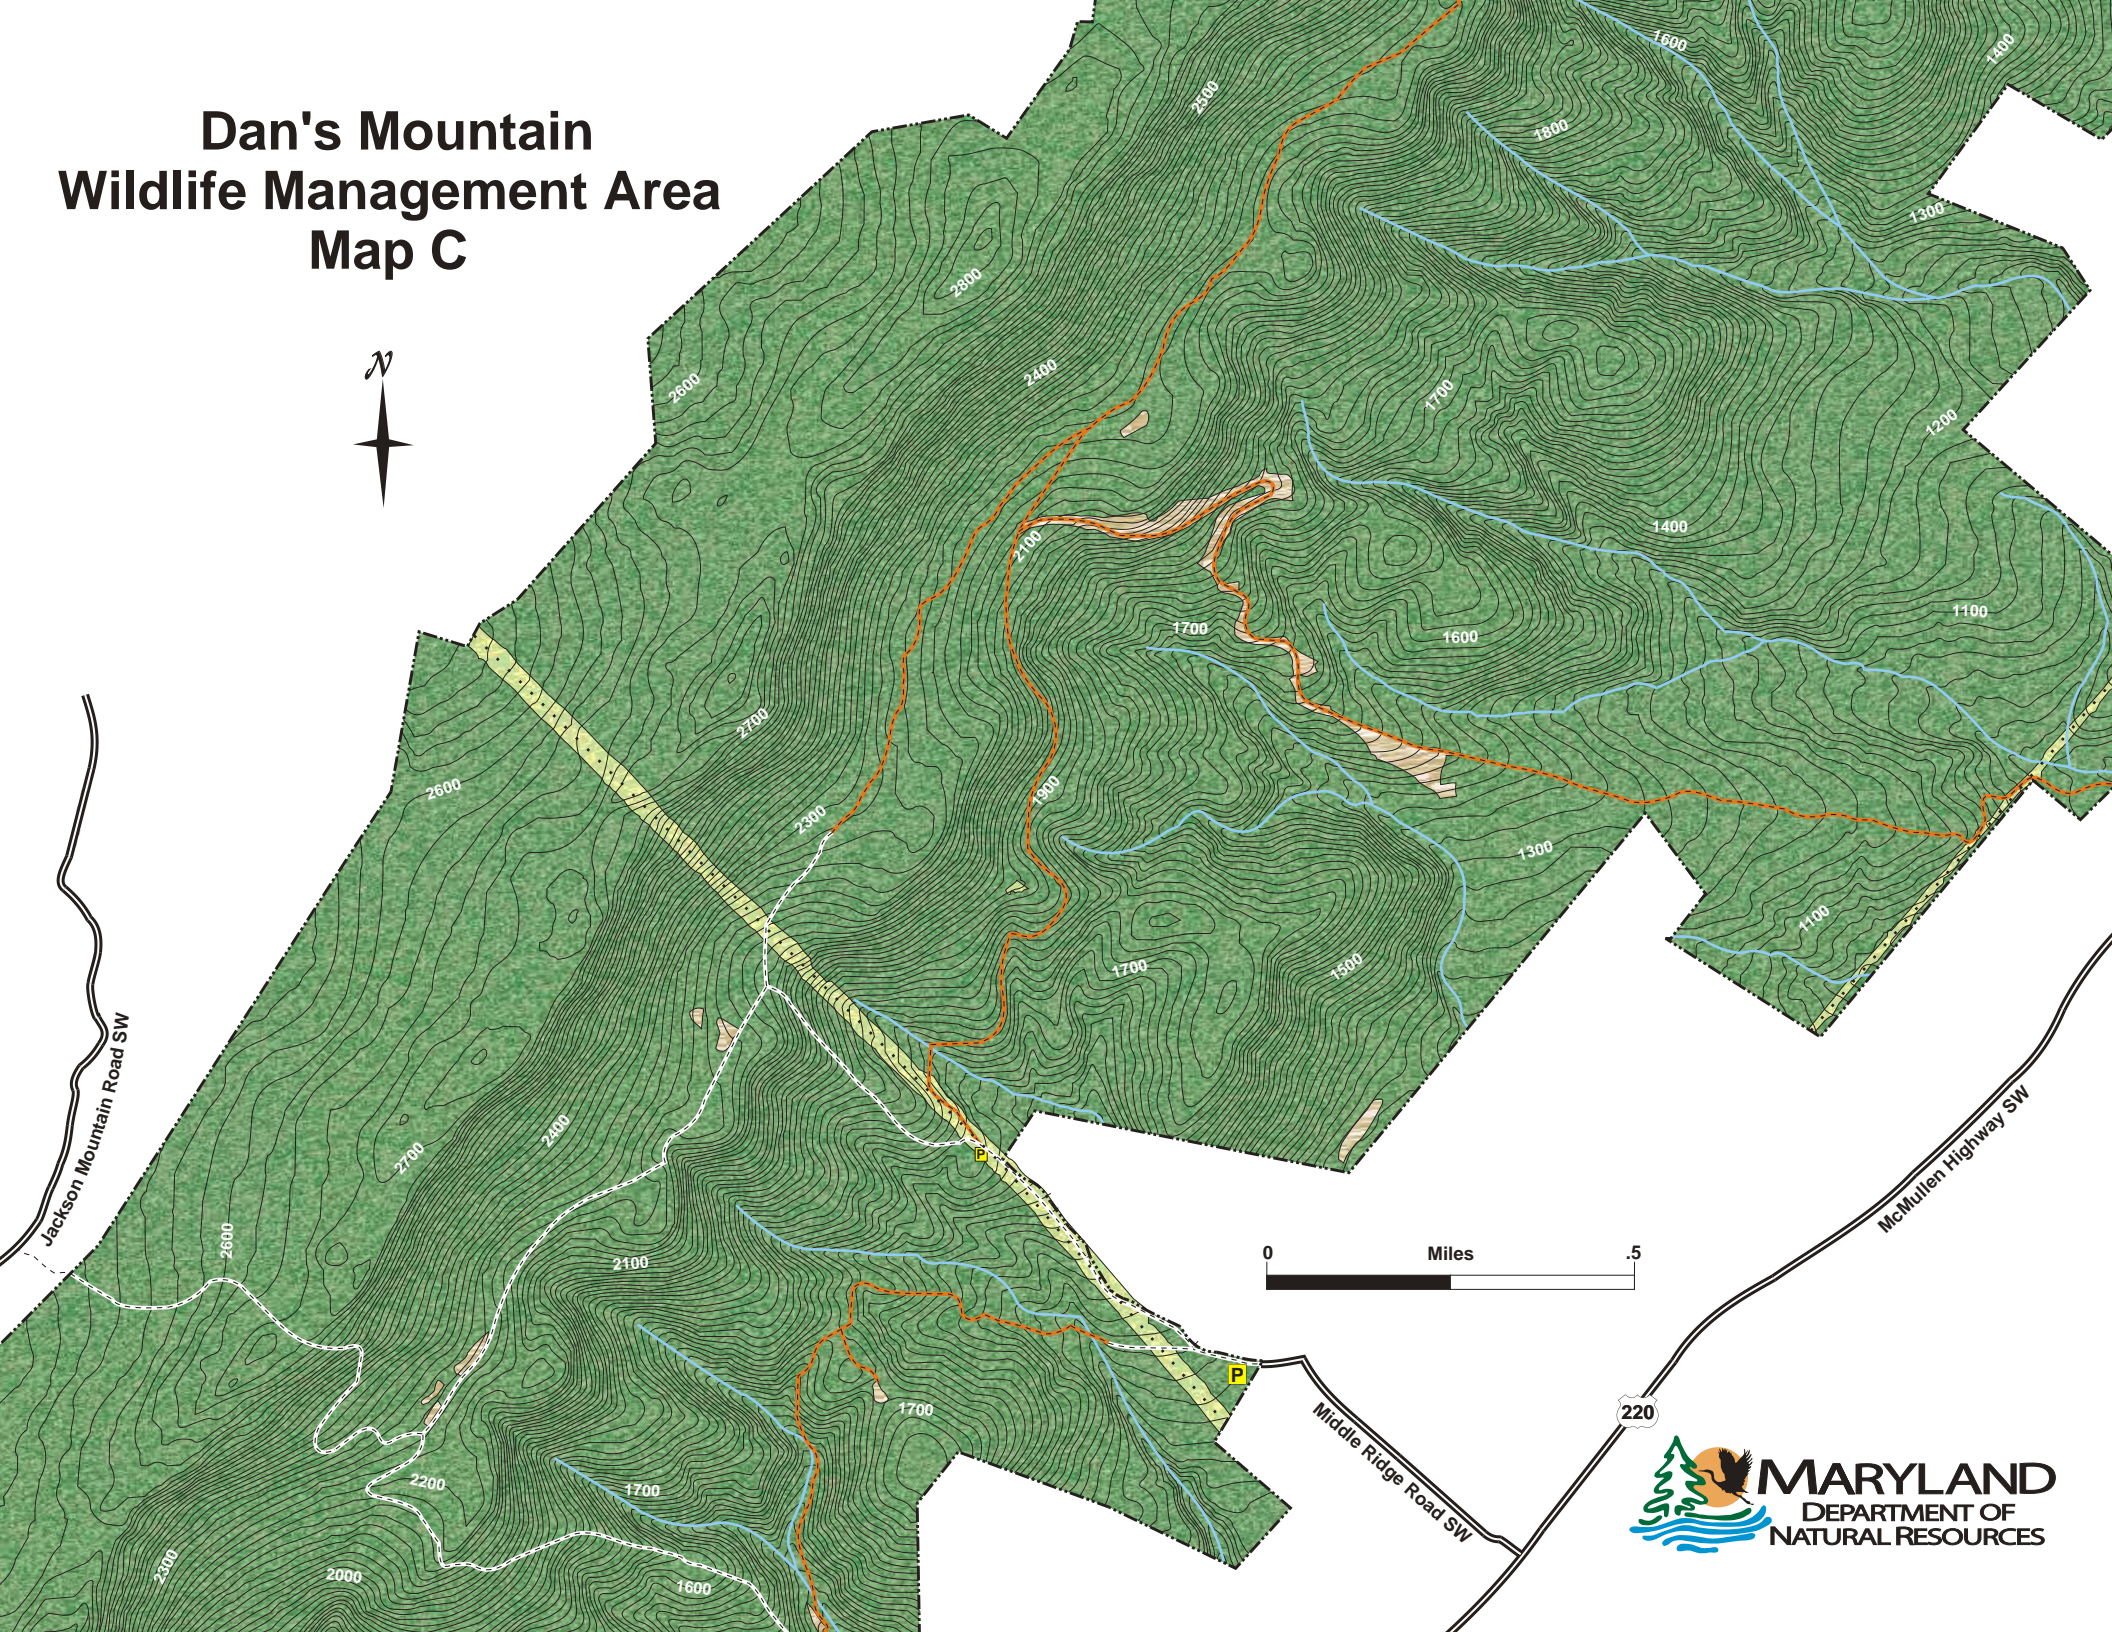

- Wildlife Management Area Boundary**
- Improved Road**
- Power Line**
- Building**
- Parking**
- Camping**
- Trail**
- Trail Open to Vehicles During Fall Hunting Seasons**

Creek or Stream

Contour Lines

**Dan's Mountain Wildlife Management Area
Map A**

**Dan's Mountain Wildlife Management Area
Map C**

**Dan's Mountain Wildlife Management Area
Map B**

**Dan's Mountain Wildlife Management Area
Map D**

**Dan's Mountain Wildlife Management Area
Map E**

Field

Woods

Pond

Opening

Creek or Stream

Contour Lines

Dan's Mountain Wildlife Management Area Map B

Dan's Mountain Wildlife Management Area Map C

0 Miles .5

Dan's Mountain Wildlife Management Area Map D

Dan's Mountain Wildlife Management Area Map E