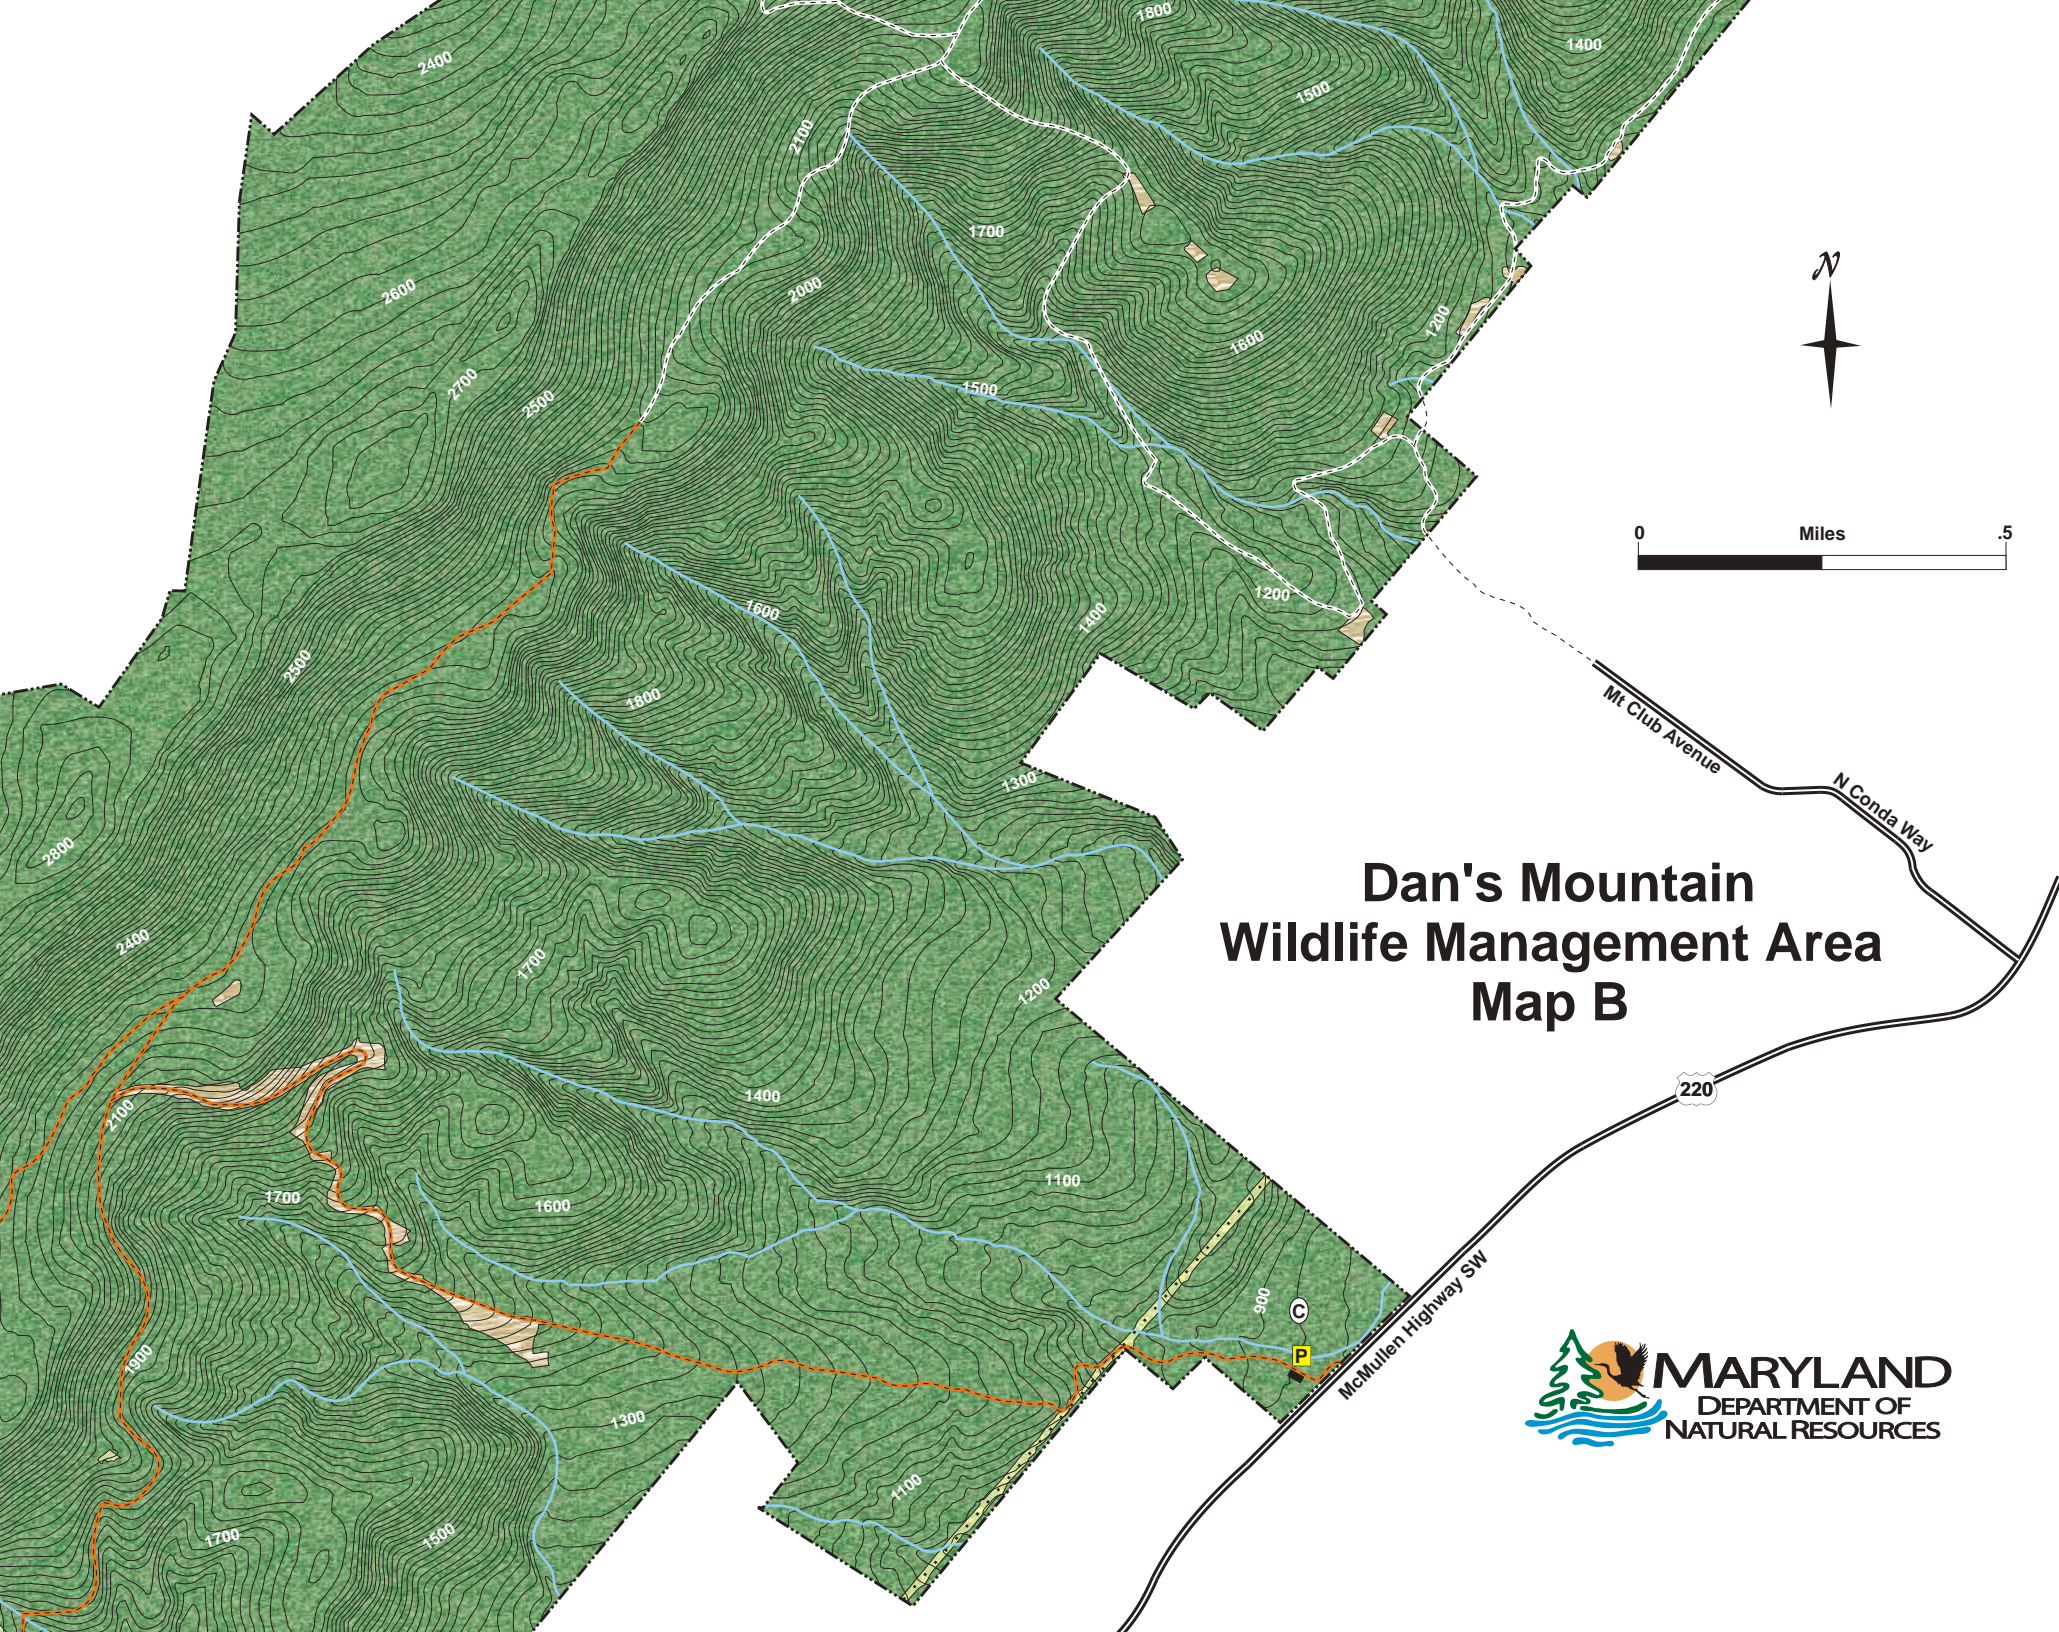

- Wildlife Management Area Boundary**
- Improved Road**
- Power Line**
- Building**
- Parking**
- Camping**
- Trail**
- Trail Open to Vehicles During Fall Hunting Seasons**

Creek or Stream

Contour Lines

**Dan's Mountain Wildlife Management Area
Map A**

**Dan's Mountain Wildlife Management Area
Map C**

**Dan's Mountain Wildlife Management Area
Map B**

**Dan's Mountain Wildlife Management Area
Map D**

**Dan's Mountain Wildlife Management Area
Map E**

Field

Woods

Pond

Opening

Creek or Stream

Contour Lines

Dan's Mountain Wildlife Management Area Map B

Dan's Mountain Wildlife Management Area Map C

0 Miles .5

Dan's Mountain Wildlife Management Area Map D

Dan's Mountain Wildlife Management Area Map E