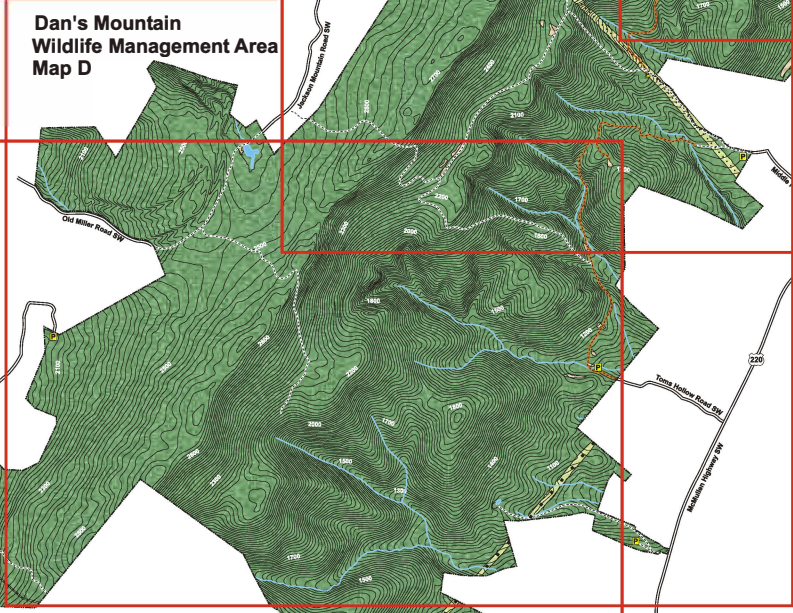

- Wildlife Management Area Boundary**
- Improved Road**
- Power Line**
- Building**
- Parking**
- Camping**
- Trail**
- Trail Open to Vehicles During Fall Hunting Seasons**

Creek or Stream

Contour Lines

**Dan's Mountain Wildlife Management Area
Map A**

**Dan's Mountain Wildlife Management Area
Map C**

**Dan's Mountain Wildlife Management Area
Map B**

**Dan's Mountain Wildlife Management Area
Map D**

**Dan's Mountain Wildlife Management Area
Map E**

Field

Woods

Pond

Opening

Creek or Stream

Contour Lines

Dan's Mountain Wildlife Management Area Map B

Dan's Mountain Wildlife Management Area Map C