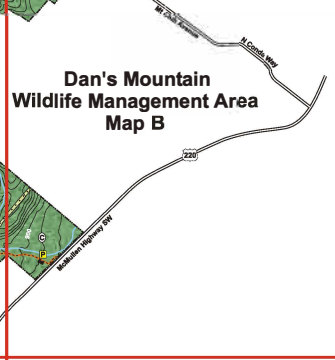

- Wildlife Management Area Boundary**
- Improved Road**
- Power Line**
- Building**
- Parking**
- Camping**
- Trail**
- Trail Open to Vehicles During Fall Hunting Seasons**

Creek or Stream

Contour Lines

**Dan's Mountain Wildlife Management Area
Map A**

**Dan's Mountain Wildlife Management Area
Map C**

**Dan's Mountain Wildlife Management Area
Map B**

**Dan's Mountain Wildlife Management Area
Map D**

**Dan's Mountain Wildlife Management Area
Map E**