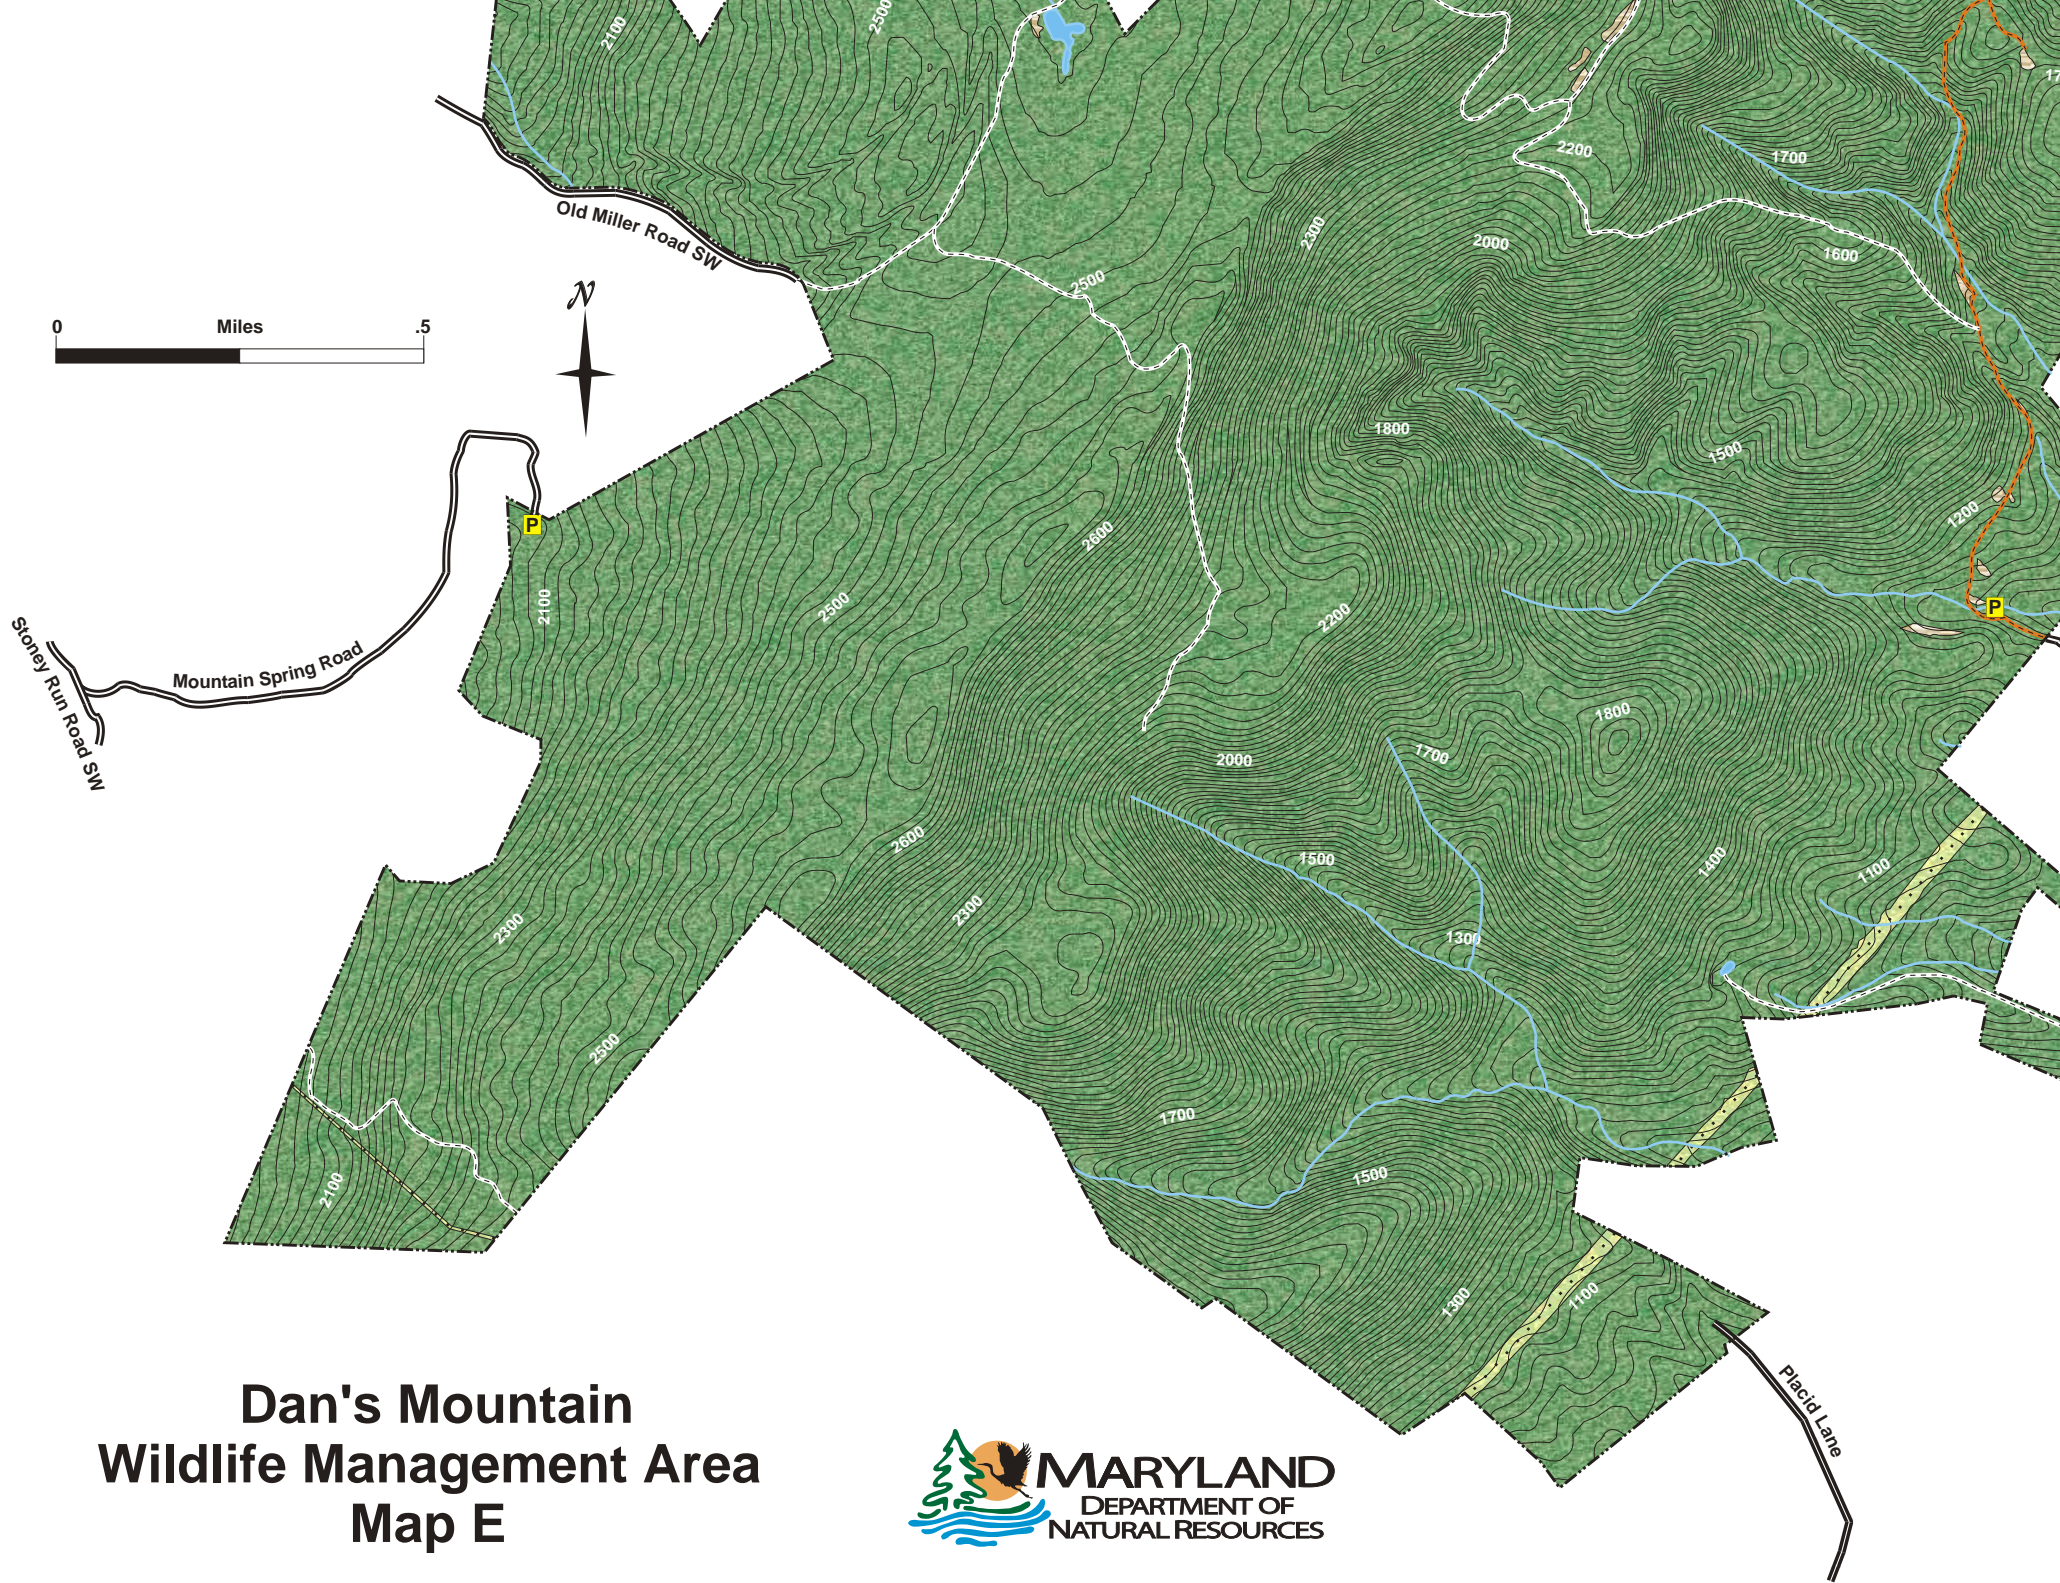

- Wildlife Management Area Boundary**
- Improved Road**
- Power Line**
- Building**
- Parking**
- Camping**
- Trail**
- Trail Open to Vehicles During Fall Hunting Seasons**

Creek or Stream

Contour Lines

**Dan's Mountain Wildlife Management Area
Map A**

**Dan's Mountain Wildlife Management Area
Map C**

**Dan's Mountain Wildlife Management Area
Map B**

**Dan's Mountain Wildlife Management Area
Map D**

**Dan's Mountain Wildlife Management Area
Map E**

Field

Woods

Pond

Opening

Creek or Stream

Contour Lines

Dan's Mountain Wildlife Management Area Map B

Dan's Mountain Wildlife Management Area Map C

0 Miles .5

Dan's Mountain Wildlife Management Area Map D

Dan's Mountain Wildlife Management Area Map E