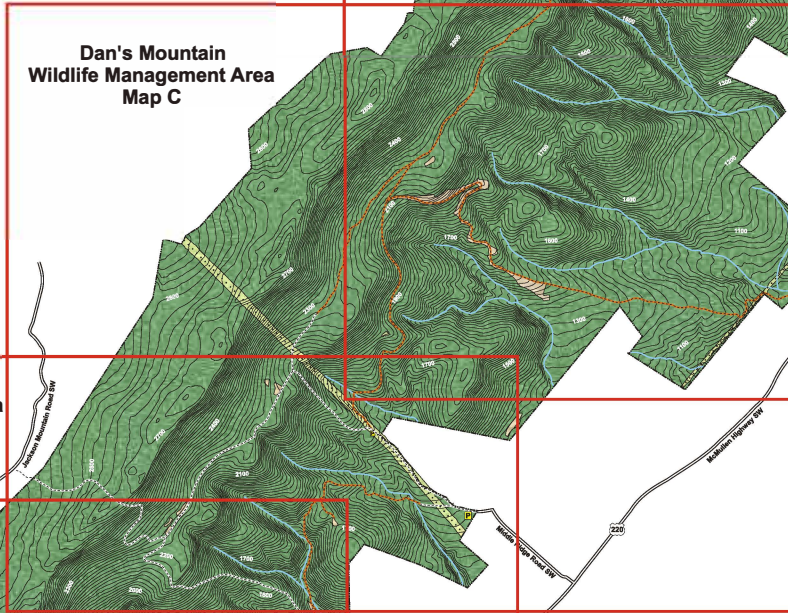

- Wildlife Management Area Boundary**
- Improved Road**
- Power Line**
- Building**
- Parking**
- Camping**
- Trail**
- Trail Open to Vehicles During Fall Hunting Seasons**

Creek or Stream

Contour Lines

**Dan's Mountain Wildlife Management Area
Map A**

**Dan's Mountain Wildlife Management Area
Map C**

**Dan's Mountain Wildlife Management Area
Map B**

**Dan's Mountain Wildlife Management Area
Map D**

**Dan's Mountain Wildlife Management Area
Map E**

Field

Woods

Pond

Opening

Creek or Stream

Contour Lines

Dan's Mountain Wildlife Management Area Map B

Dan's Mountain Wildlife Management Area Map C