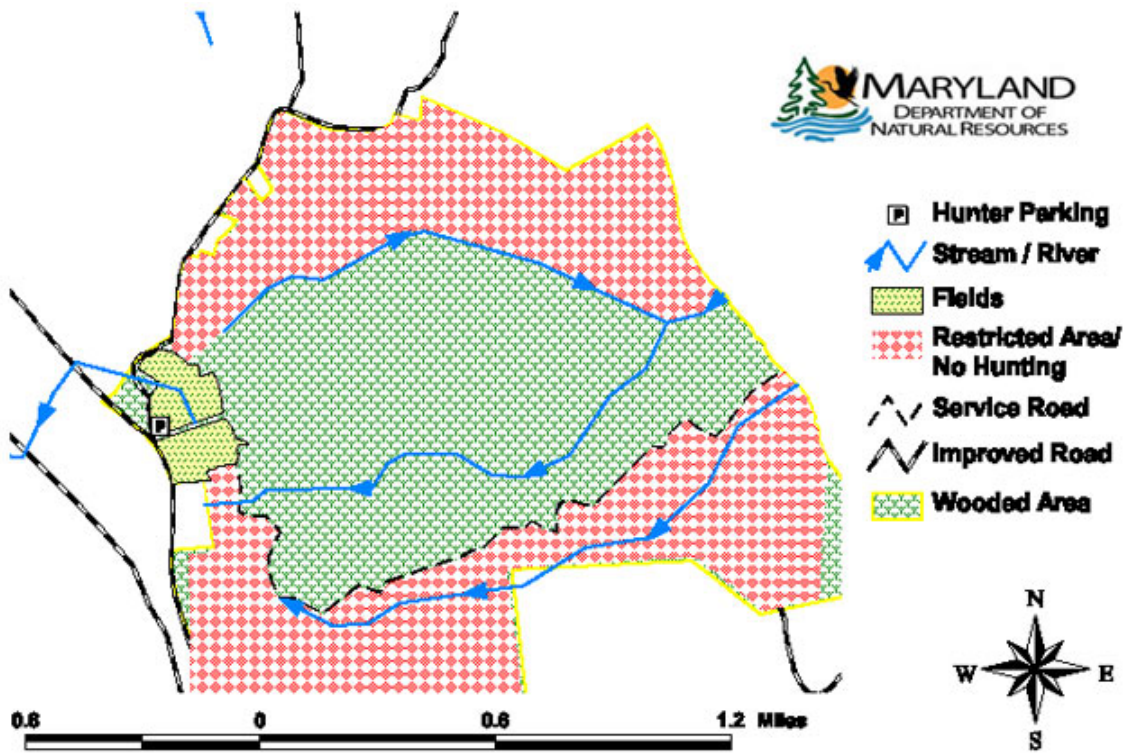

# Hunting Map of Calvert Cliffs State Park

Dept. of Natural Resources  
Wildlife & Heritage Service  
Myrtle Grove WMA  
5625 Myrtle Grove Rd.  
LaPlata, MD 20646  
301-743-5161