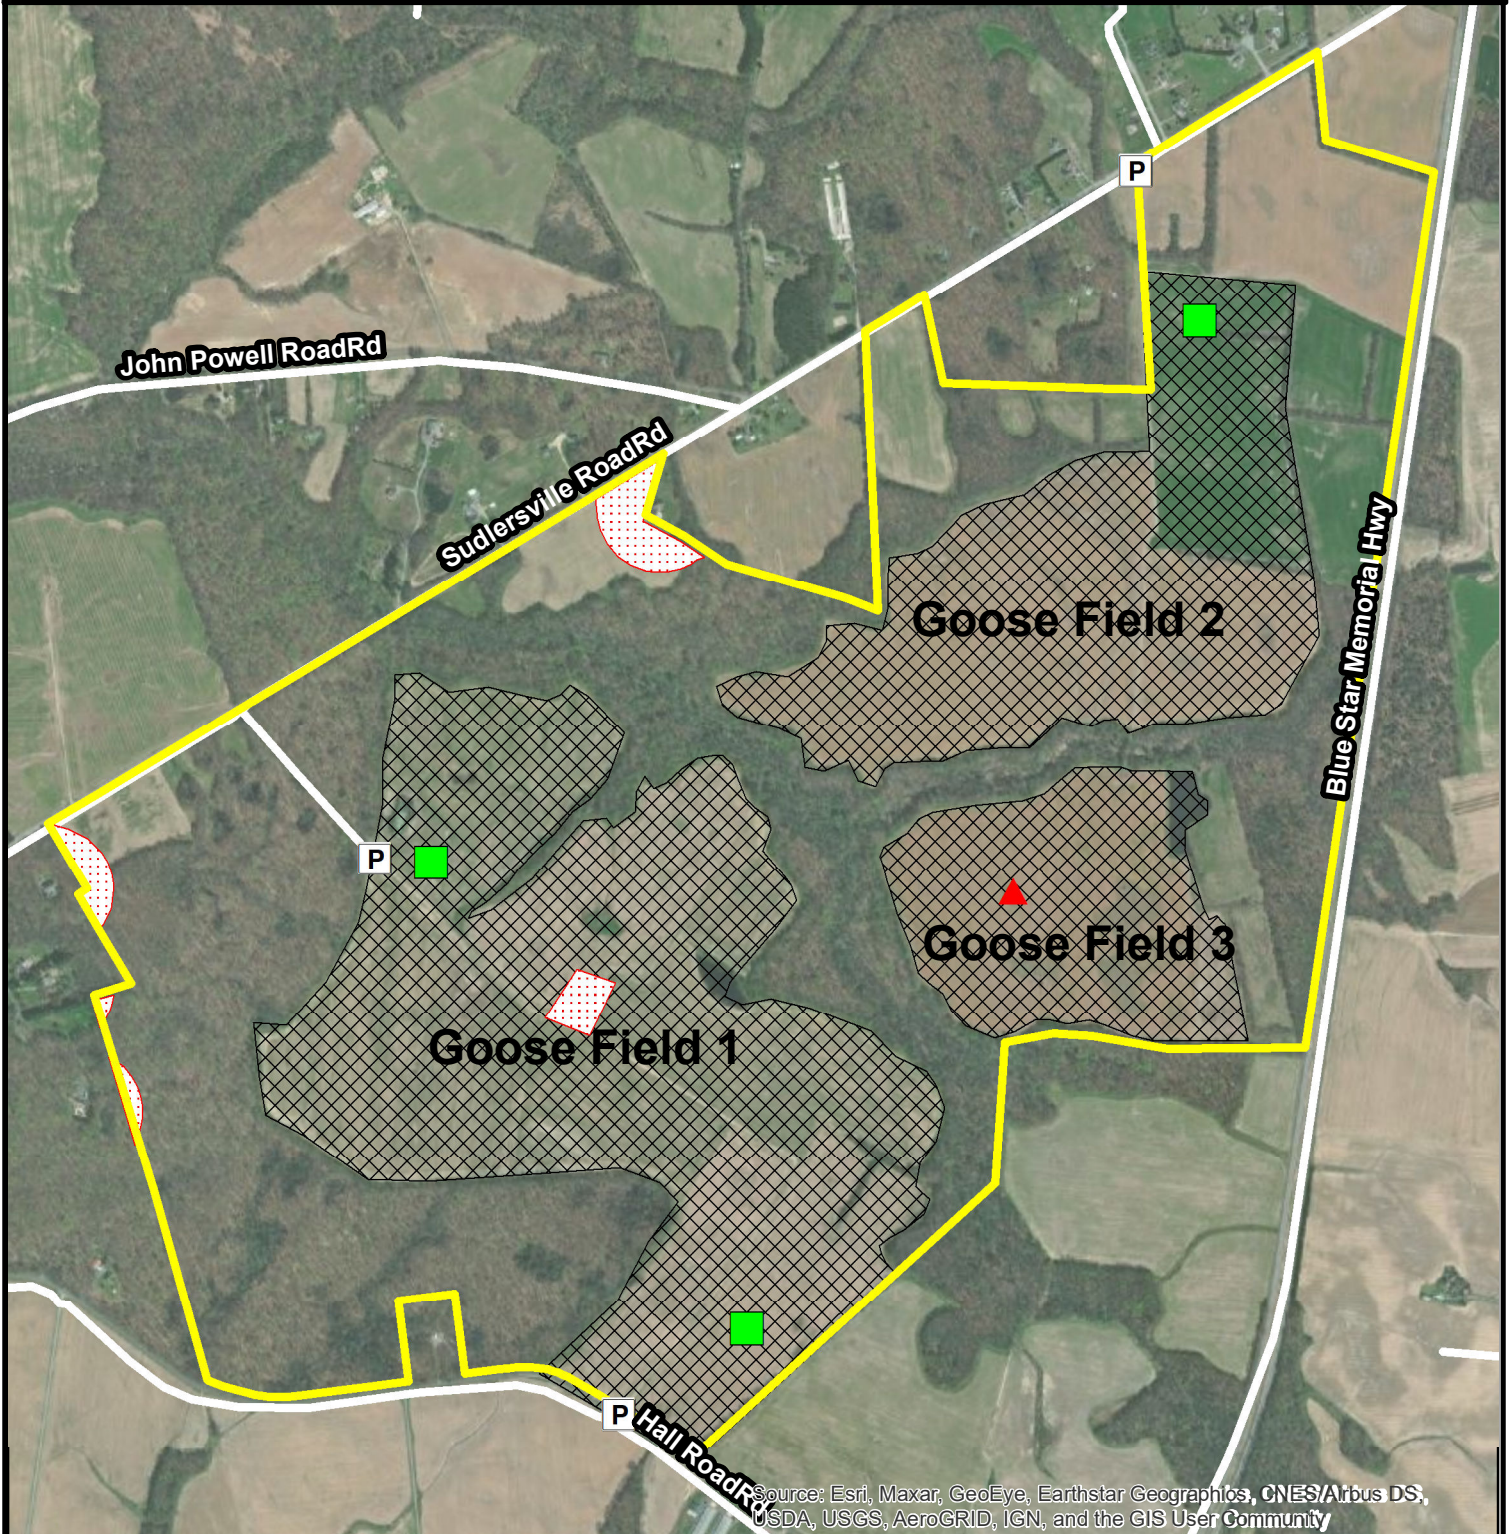

Browns Branch Wildlife Management Area

Source: Esri, Maxar, GeoEye, Earthstar Geographics, CNES/Airbus DS, USDA, USGS, AeroGRID, IGN, and the GIS User Community

Legend

- Goose Blinds
- Goose Pit
- P Parking Lots
- Safety Zone
- Goose Fields
- Boundary