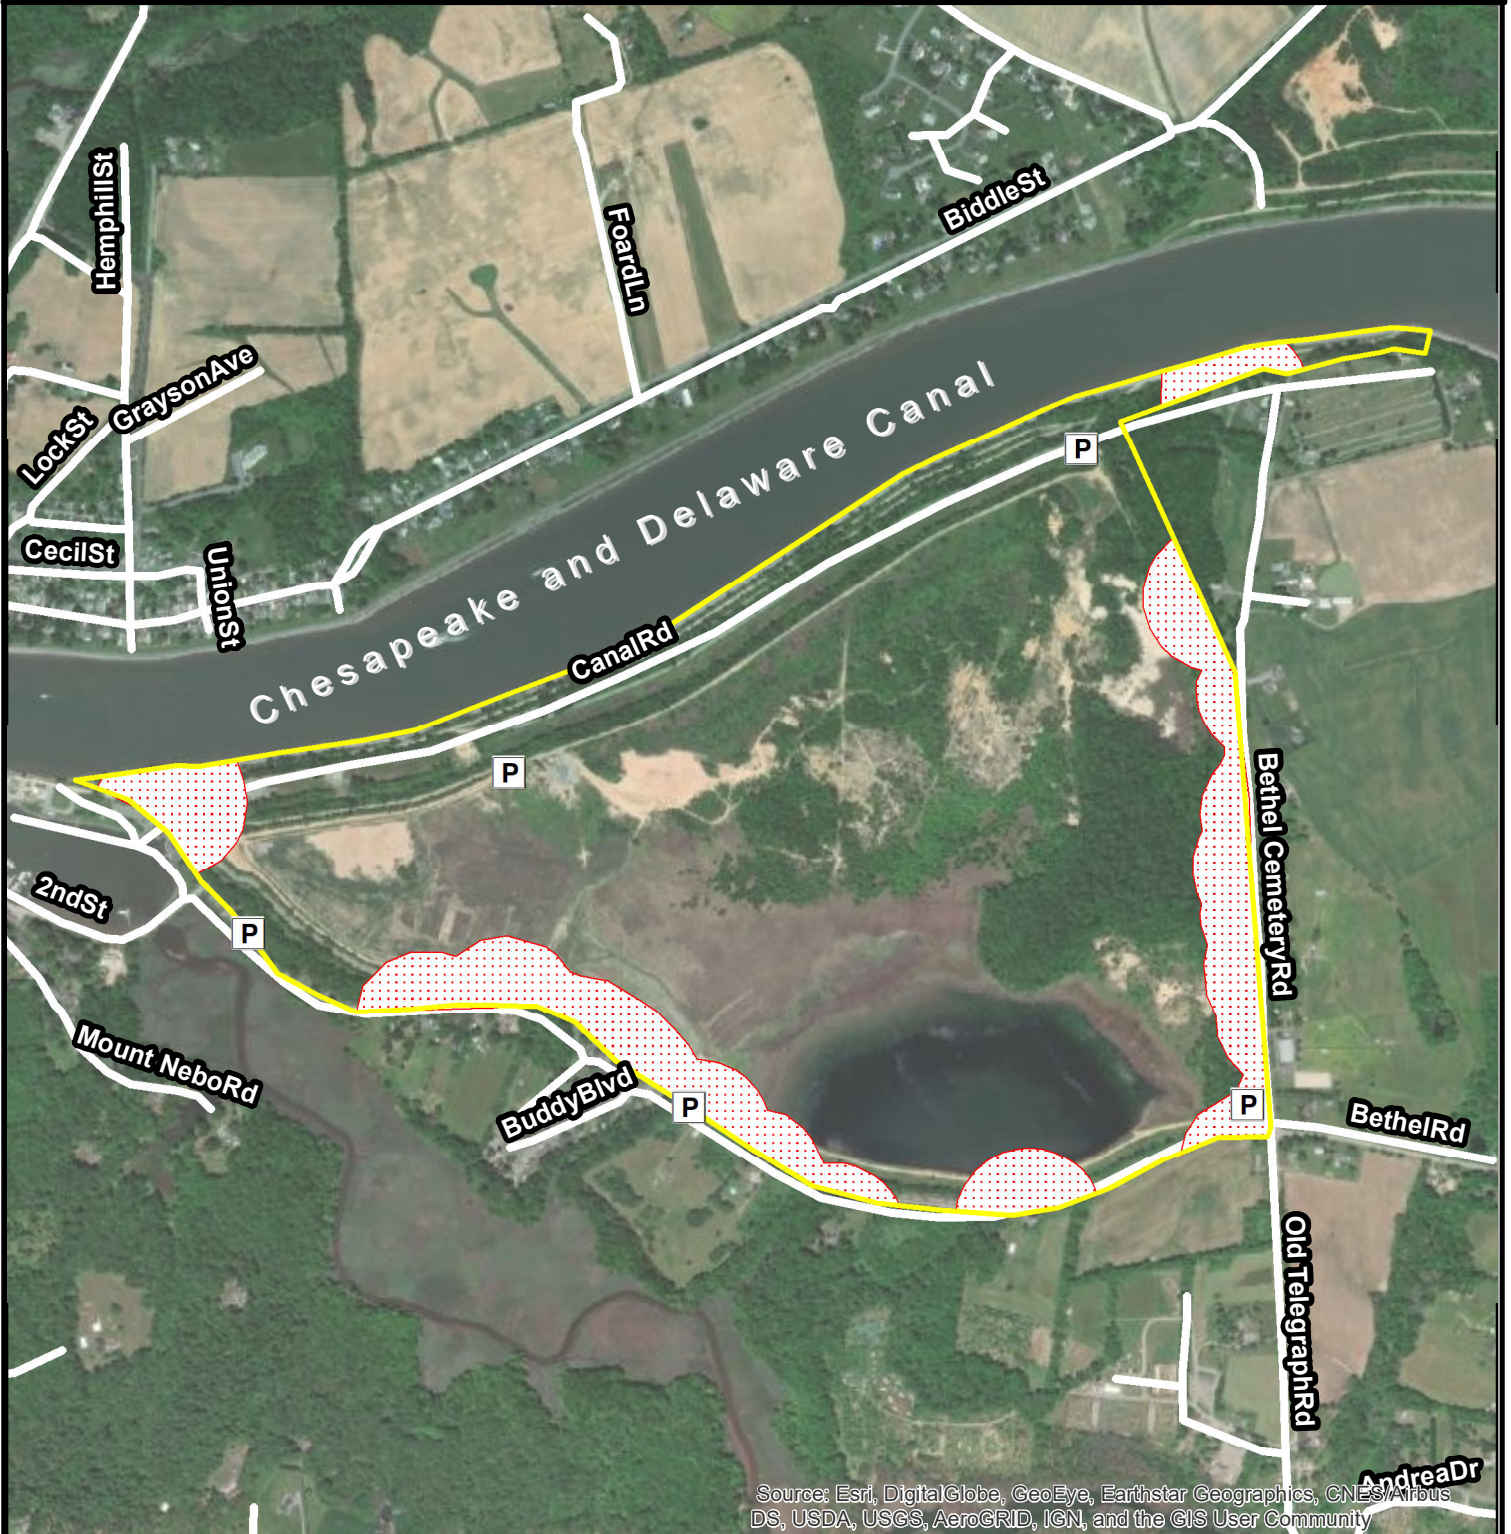

# Bethel Managed Hunting Area

Source: Esri, DigitalGlobe, GeoEye, Earthstar Geographics, CNES/Airbus DS, USDA, USGS, AeroGRID, IGN, and the GIS User Community

## Legend

-  Bethel Parking Areas
-  Bethel MHA Boundary
-  Safety Zone

 **MARYLAND**  
DEPARTMENT OF  
NATURAL RESOURCES  
Wildlife and Heritage Service  
33626 Maryland Line Road  
Massey, Maryland 21650  
410-928-3650