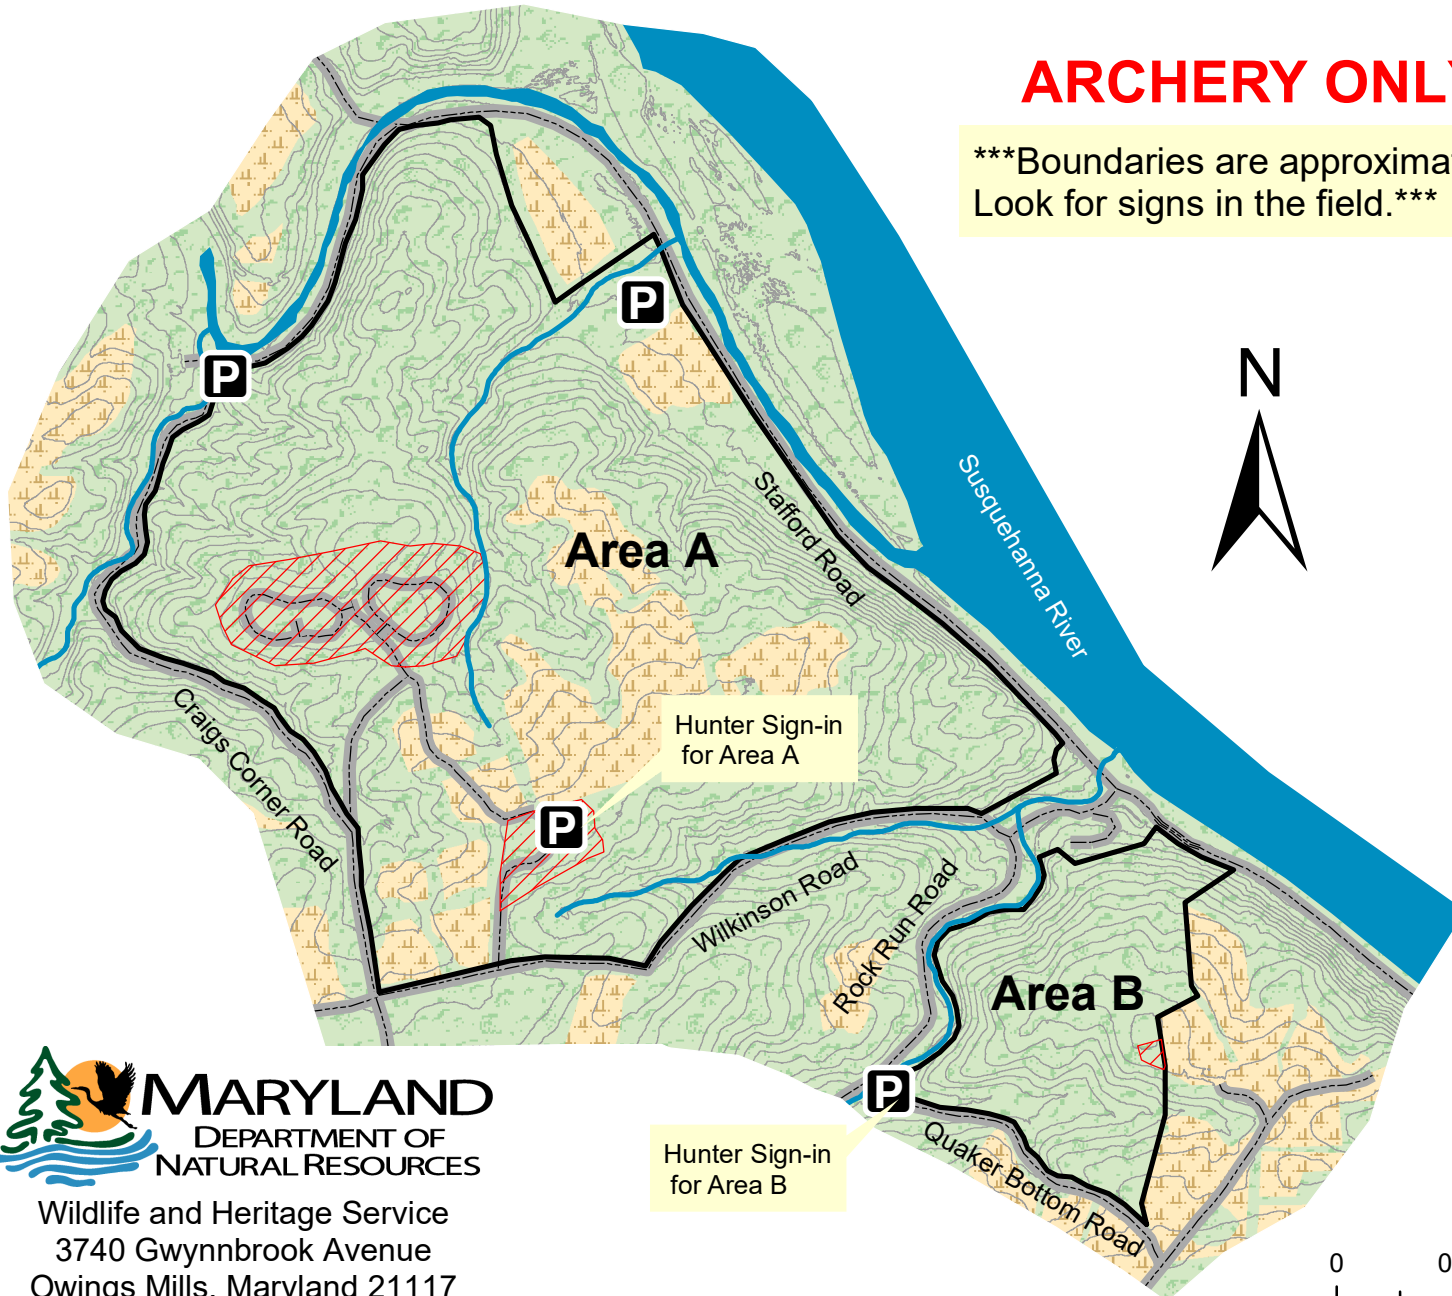

Susquehanna State Park - Area A & Area B Havre de Grace, Maryland (Harford County)

ARCHERY ONLY

***Boundaries are approximate.
Look for signs in the field.***

Legend

- P** Parking Areas
- Streams and Rivers
- ==== Trails
- Safety Zones
- Hunt Area Boundary
- Roads
- 20ft Contours
- Fields
- Mixed Forest