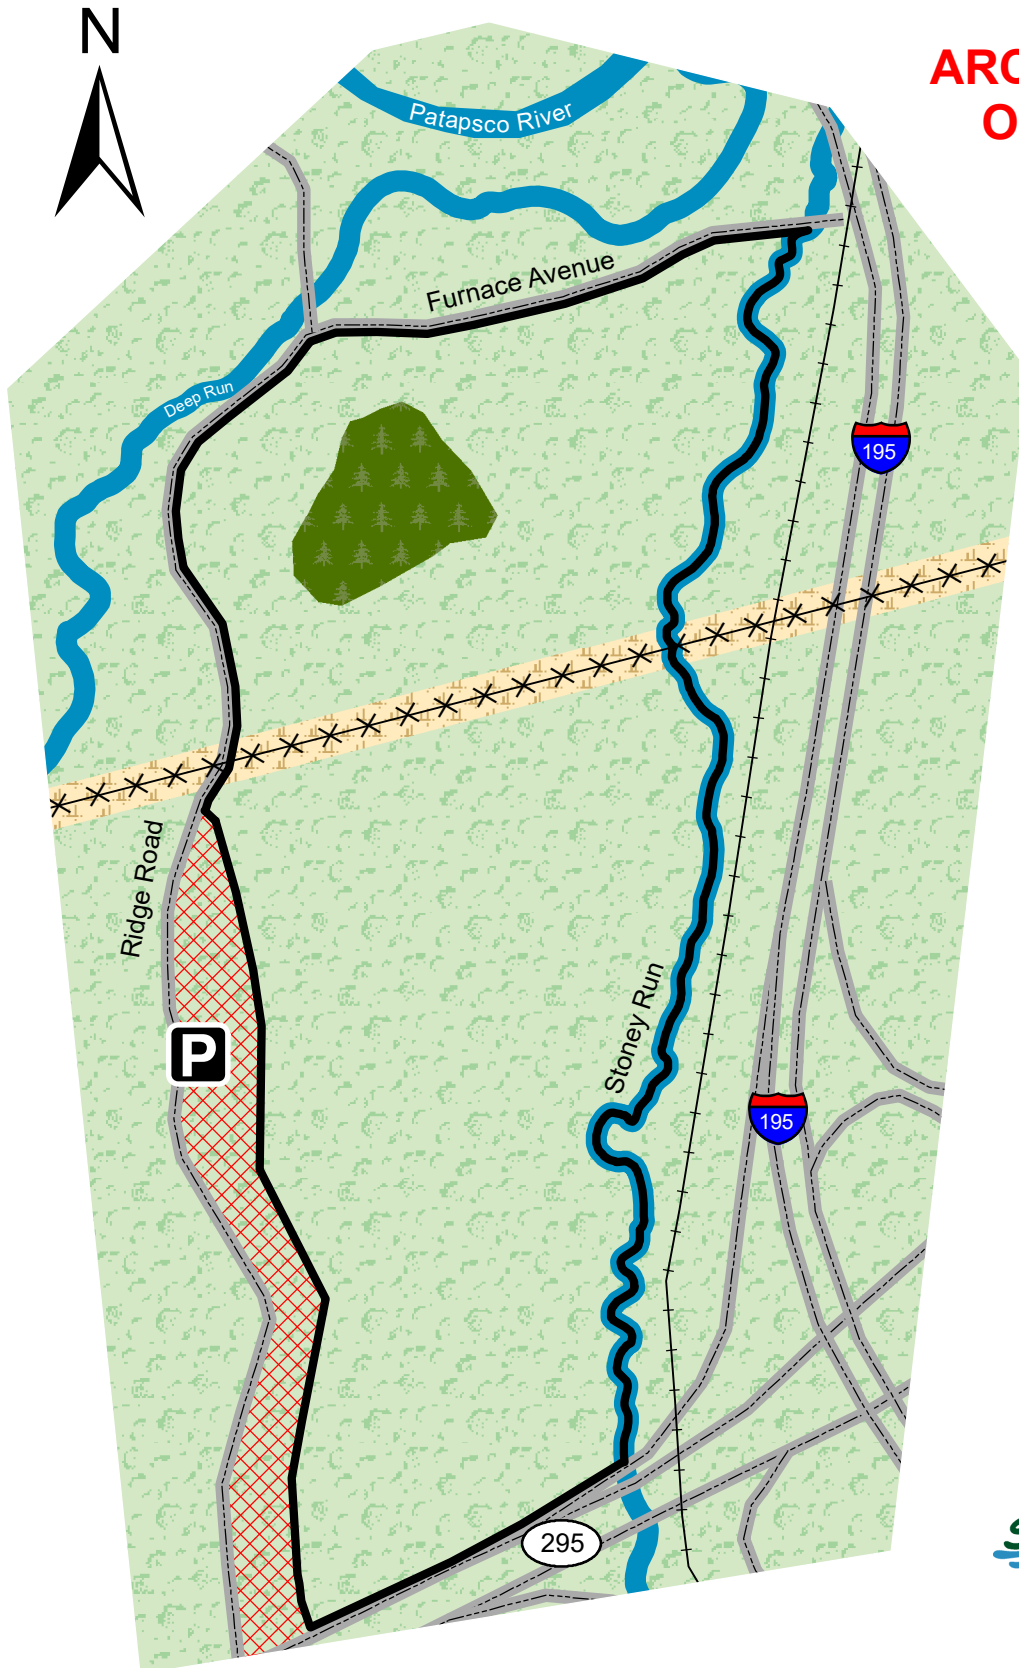

Wildlife and Heritage Service
3740 Gwynnbrook Avenue
Owings Mills, Maryland 21117
410-356-9272 (Hunting Questions)
410-461-5005 (Park Headquarters)