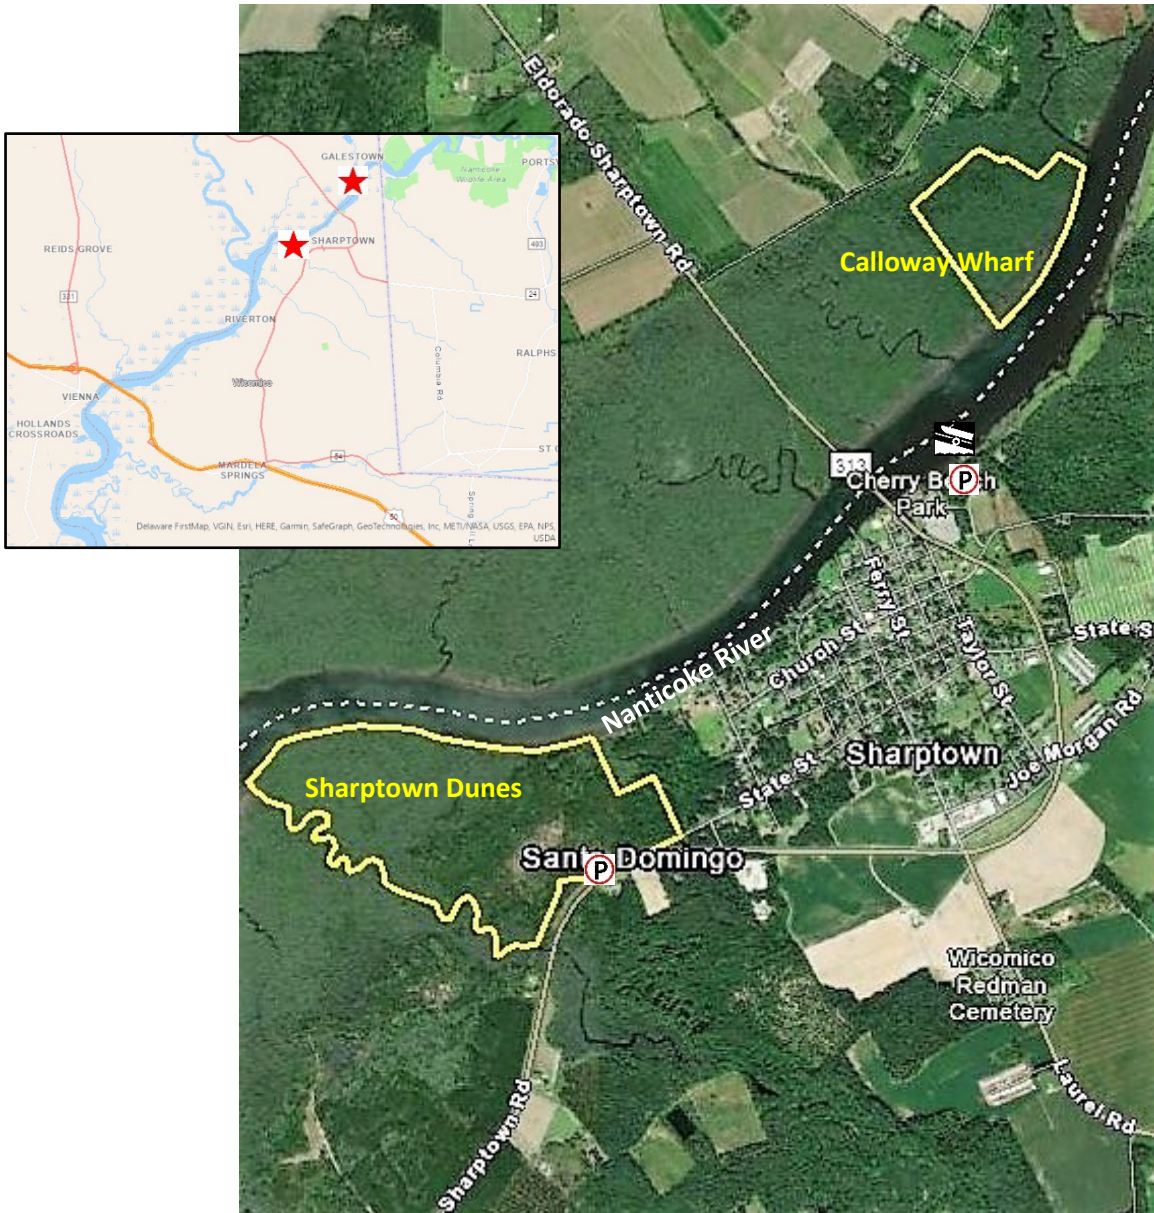

# Sharptown Dunes and Calloway Wharf

Larry Hogan Governor  
 Jeannie Haddaway-Riccio Secretary

## Legend

-  WMA Boundary
- Sharptown Dunes (198 acres)
- Calloway Wharf (55 acres)  
(Boat Access Only)
-  Boat Ramp
-  Parking

**Wildlife and Heritage Service**  
**LeCompte WMA**  
 4220 Steele Neck Road  
 Vienna, Md. 21860  
 (410) 376-3236  
[dnr.maryland.gov](http://dnr.maryland.gov)