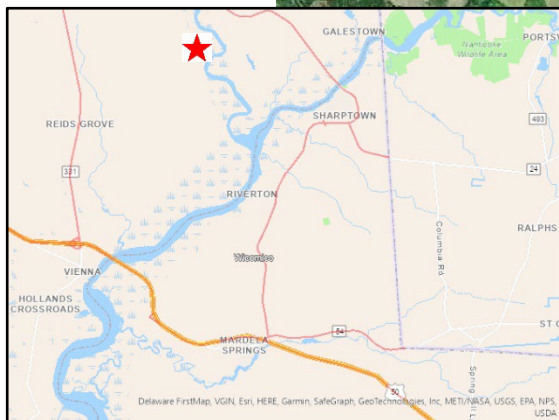

Lower Marshyhope Swamp

Larry Hogan Governor
Jeannie Haddaway-Riccio Secretary

Legend

WMA Boundary

Lower Marshyhope Swamp

(415 acres)

(Boat Access Only)

Wildlife and Heritage Service

LeCompte WMA

4220 Steele Neck Road

Vienna, Md. 21860

(410) 376-3236

dnr.maryland.gov

August 2022