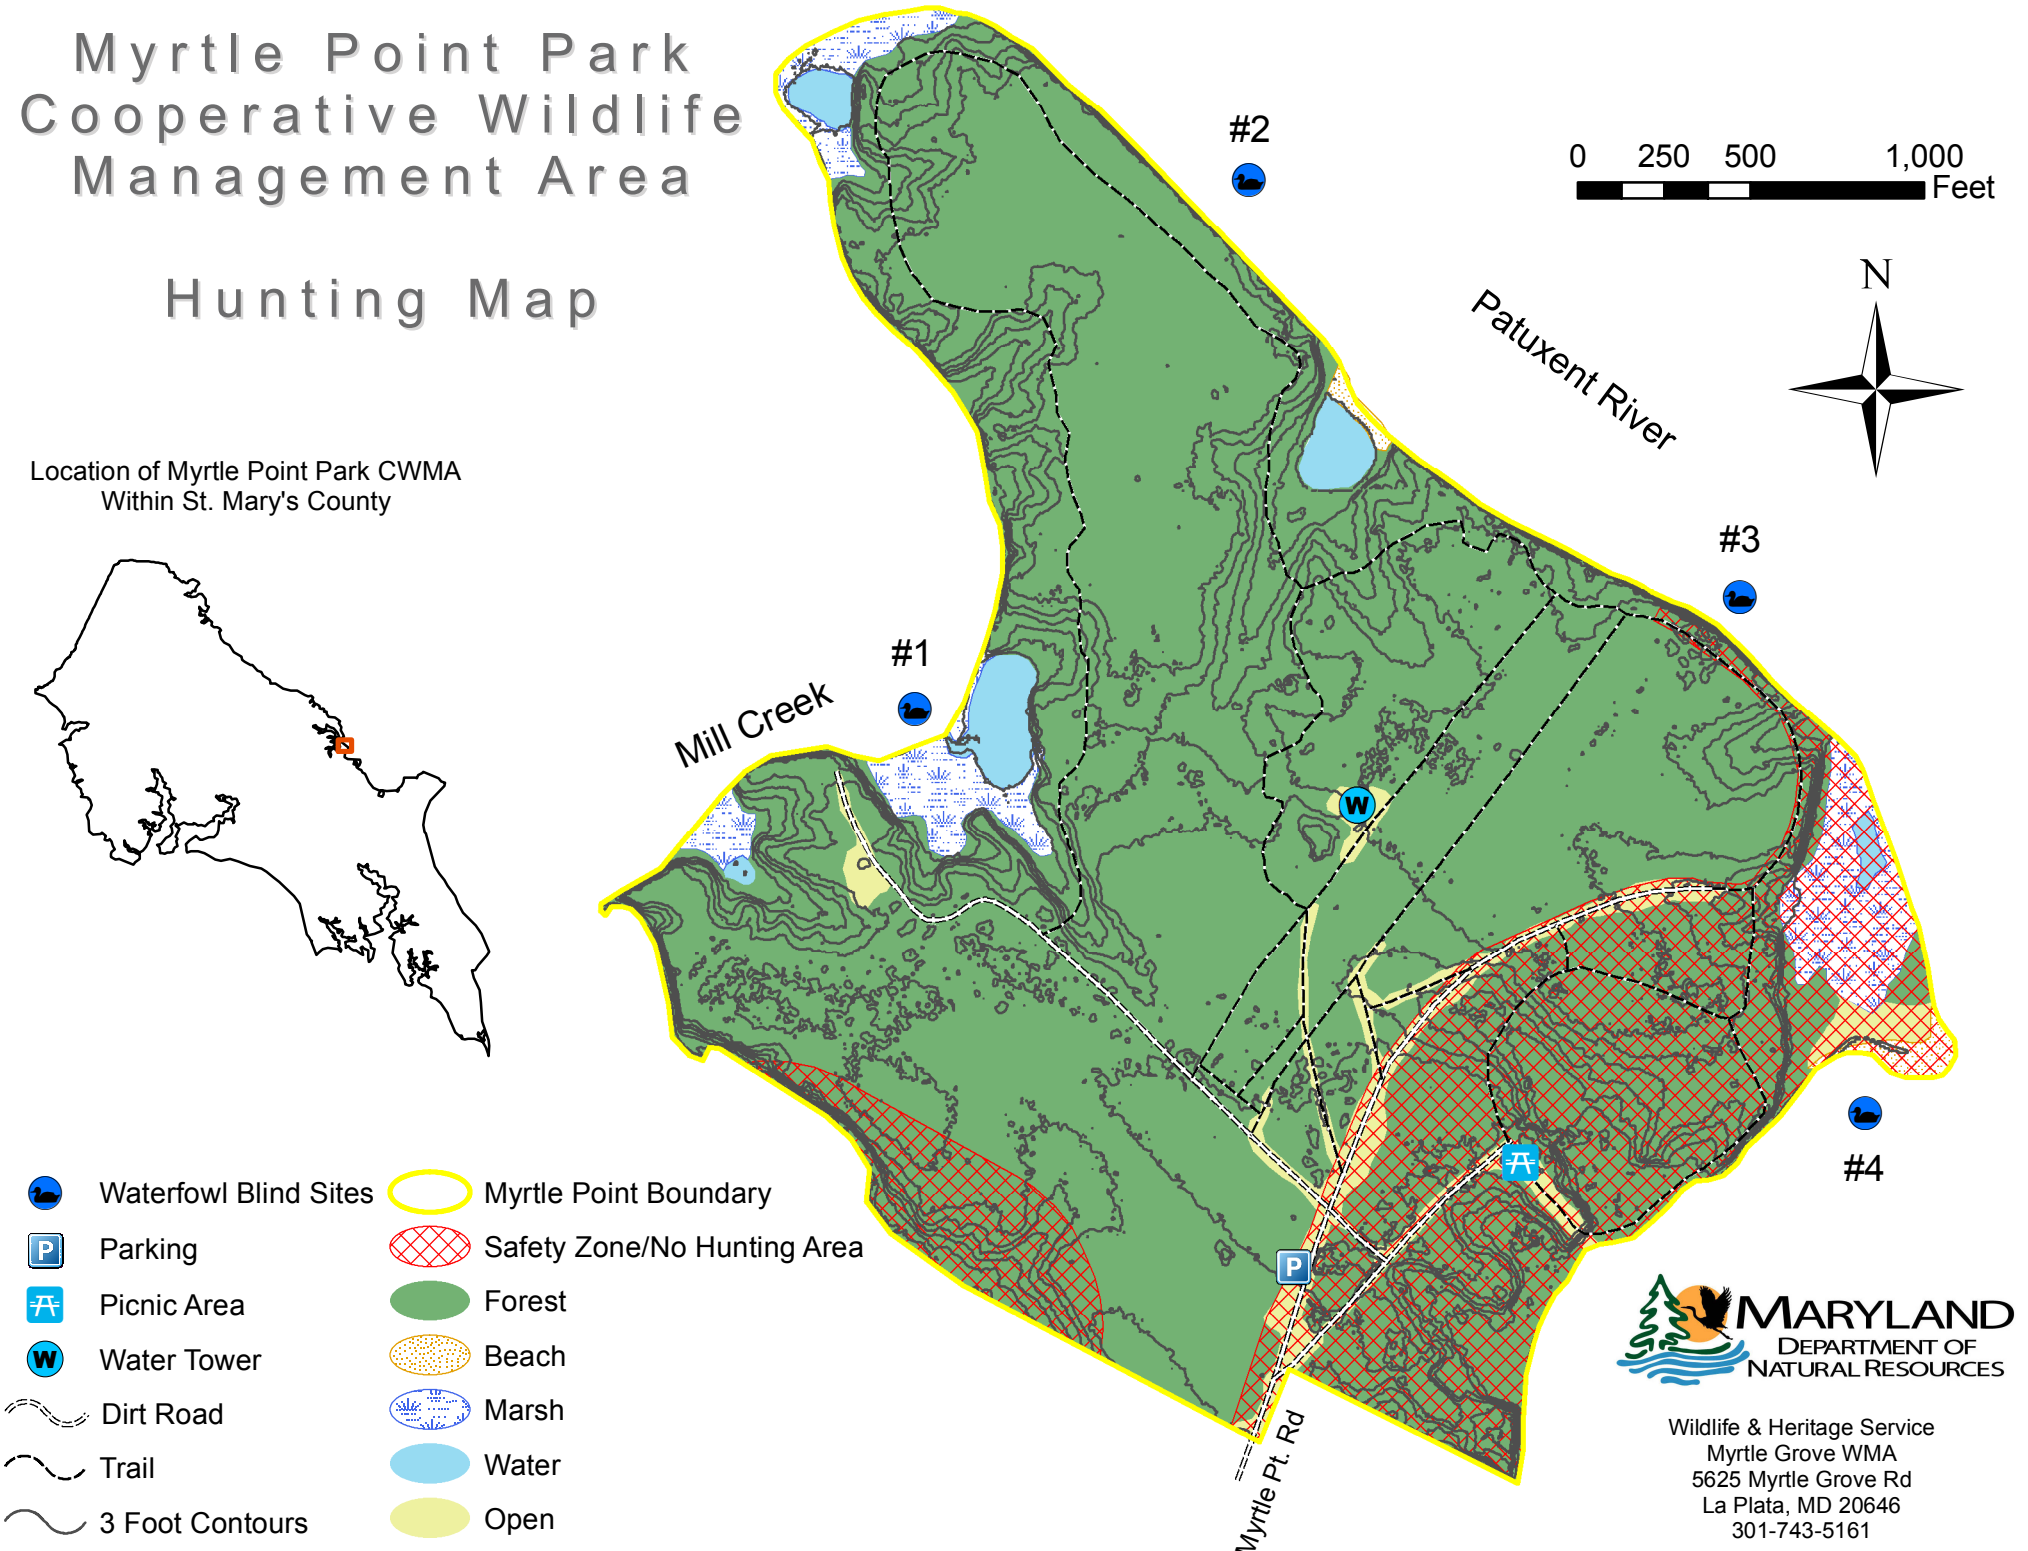

Myrtle Point Park Cooperative Wildlife Management Area

Hunting Map

Location of Myrtle Point Park CWMA
Within St. Mary's County

-  Waterfowl Blind Sites
-  Parking
-  Picnic Area
-  Water Tower
-  Dirt Road
-  Trail
-  3 Foot Contours
-  Myrtle Point Boundary
-  Safety Zone/No Hunting Area
-  Forest
-  Beach
-  Marsh
-  Water
-  Open

Wildlife & Heritage Service
Myrtle Grove WMA
5625 Myrtle Grove Rd
La Plata, MD 20646
301-743-5161