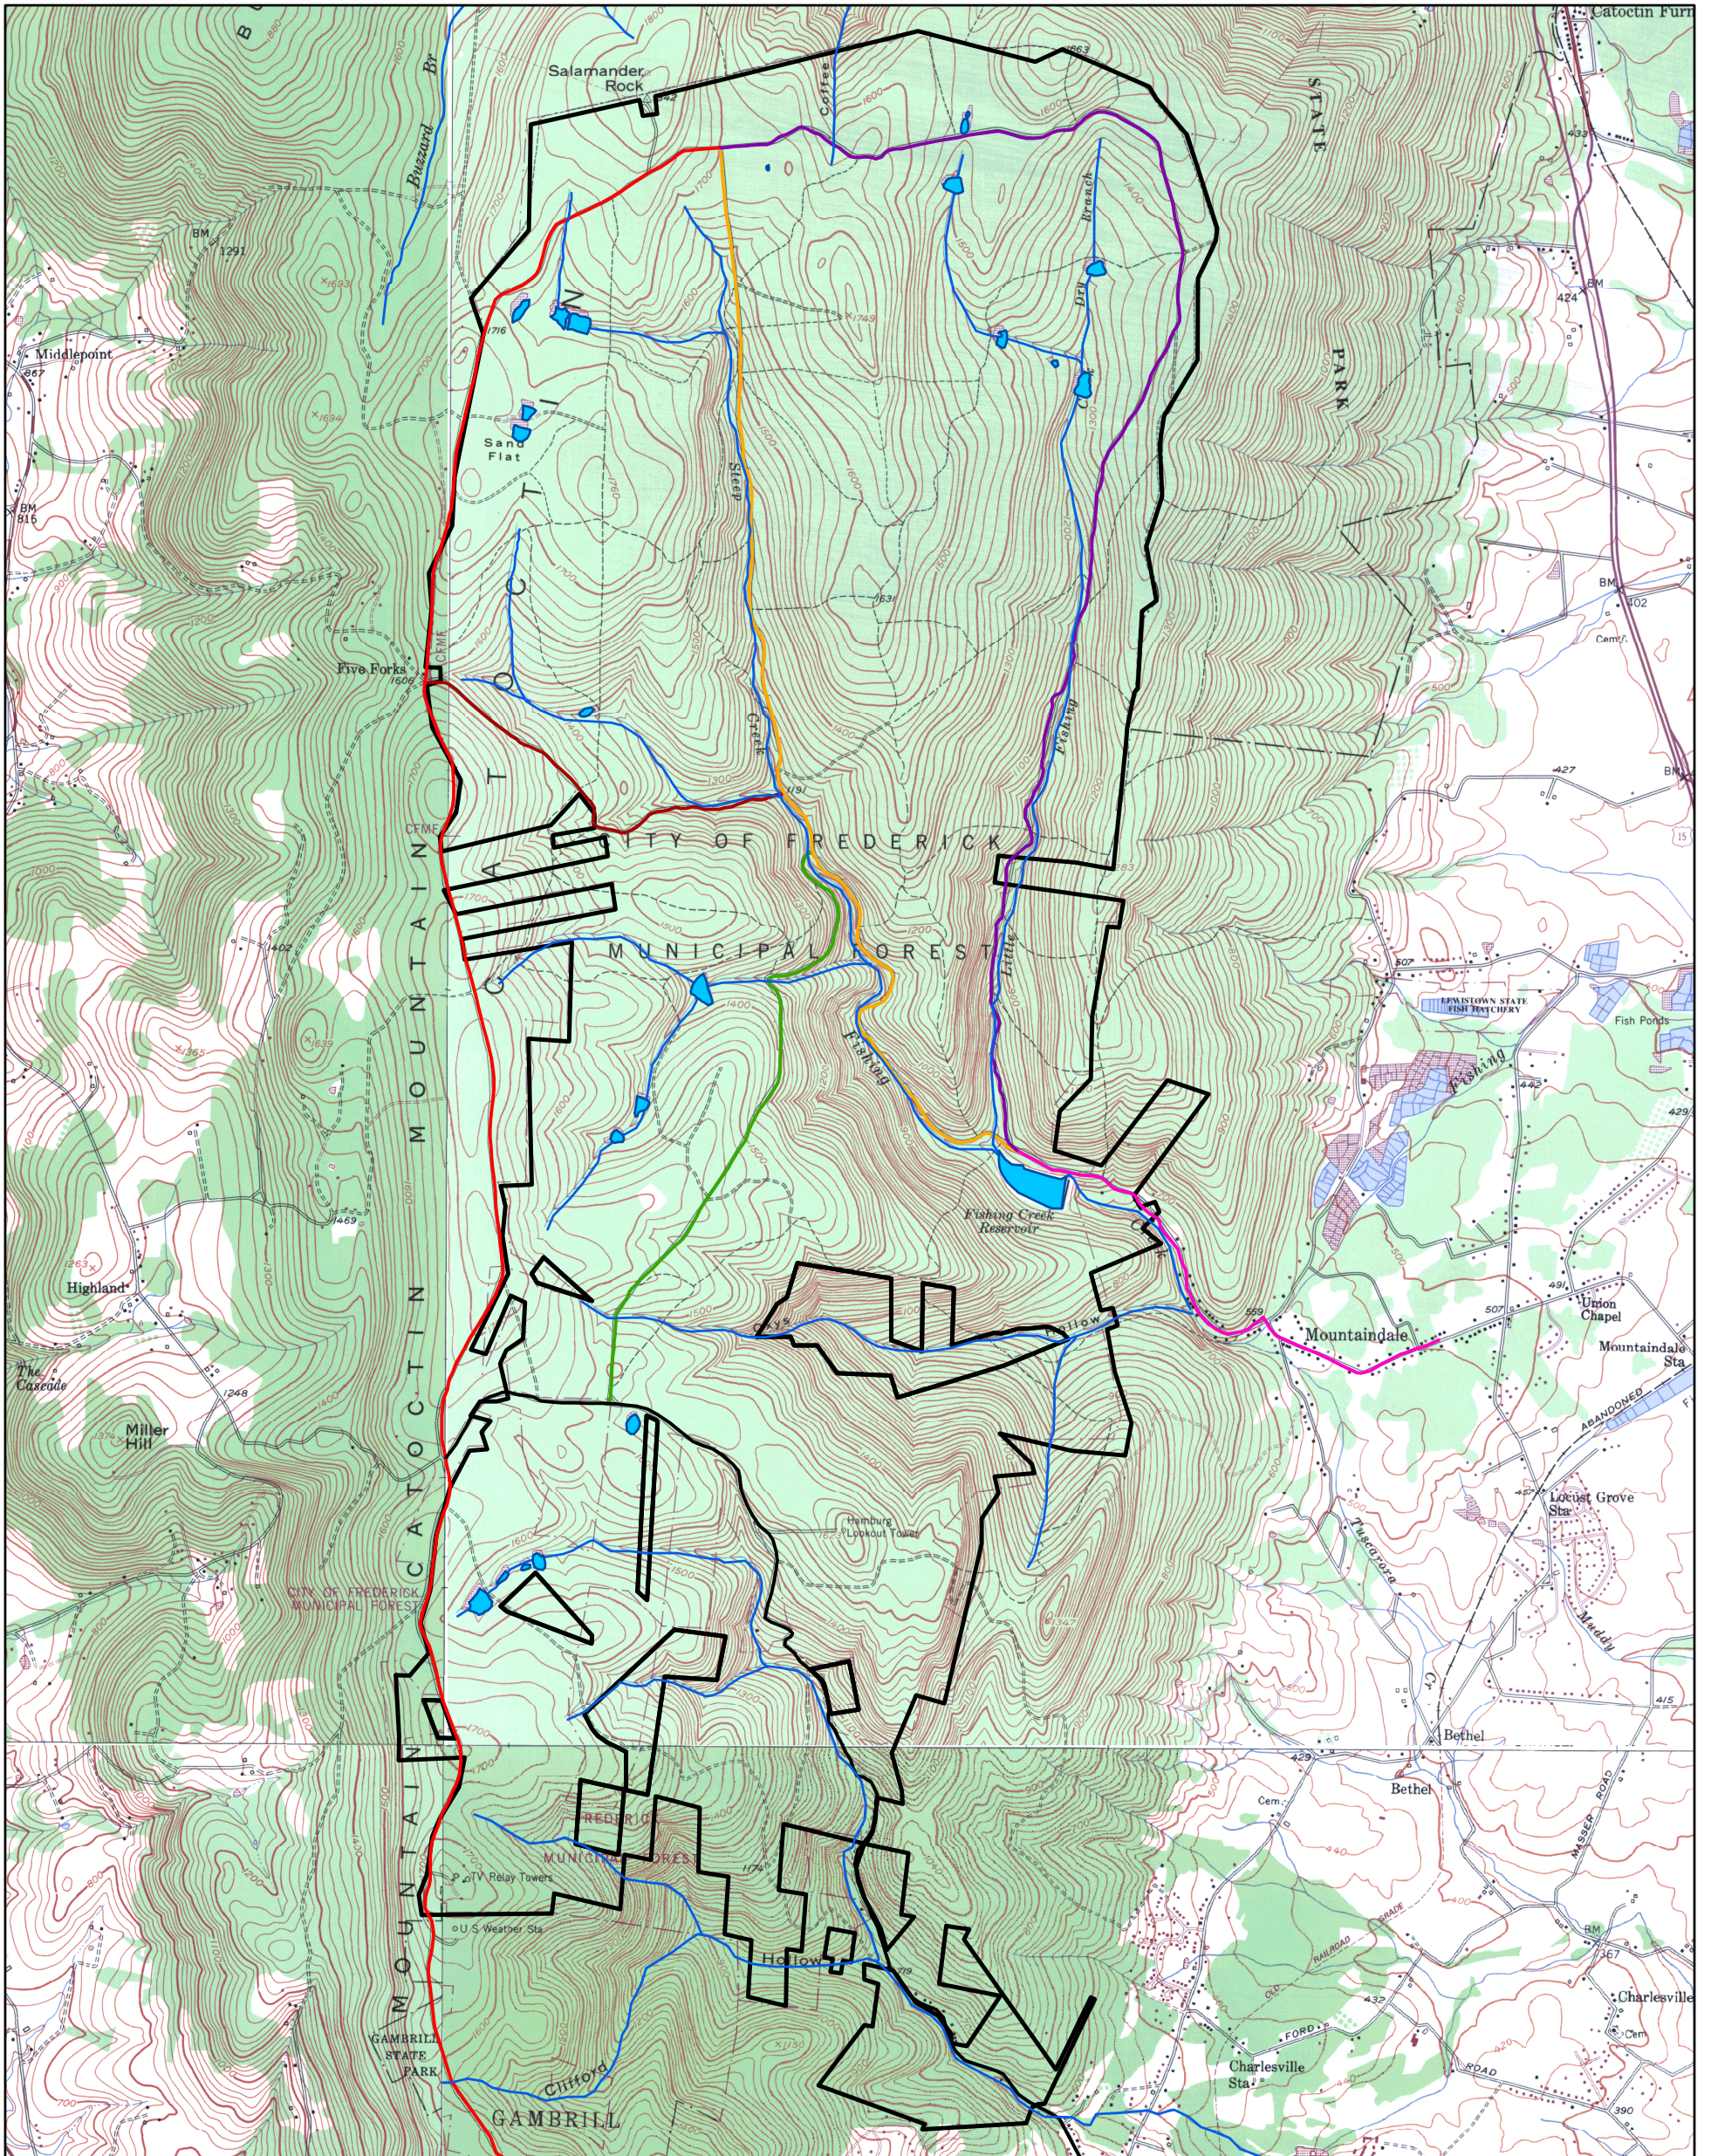

Frederick City Watershed

Legend

-  Ponds & Lakes
-  Streams
-  Right Hand Fork Road
-  Mountaindale Road
-  Left Hand Fork Road
-  Hamburg Road
-  Gambrill Park Road
-  Delauter Road
-  Cold Deer Road
-  Frederick City Watershed Boundary

Frederick Municipal Forest Overview Map
for
City of Frederick Municipal Watershed
County: Frederick
Scale 1" = 2800'
October 2007
Prepared By: A. Cook