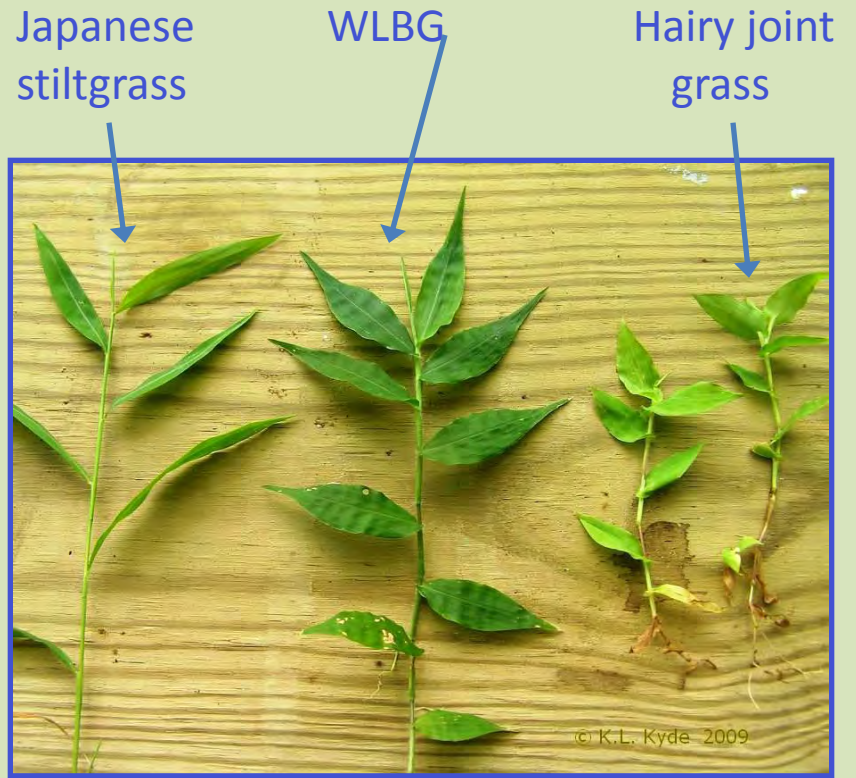

## Chinese silvergrass

James H Miller,  
USDA Forest Service,  
Bugwood.org

UGA2307210

## *Miscanthus sinensis*

UGA1346078

UGA1346076

Wavyleaf  
basketgrass

*Oplismenus  
undulatifolius*

# Jupiter's distaff

*Salvia glutinosa*

Rudolf Cálal, © 1999-2015

Marian Orlousky

Images from original slide courtesy of Marion Orlousky, ATC

upload.wikimedia.org

<http://crdp.ac-besancon.fr>