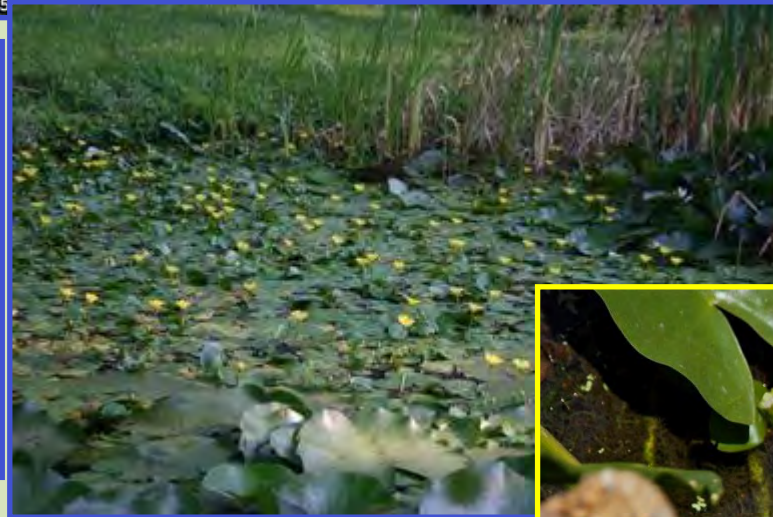

# Waterwheel

*Aldrovanda vesiculosa*

All photos courtesy of Robert Floyd, Colorado State University, CEMML

All photos by Leslie J. Mehrhoff,  
University of Connecticut, Bugwood.org

Native spatterdock, *Nuphar lutea*