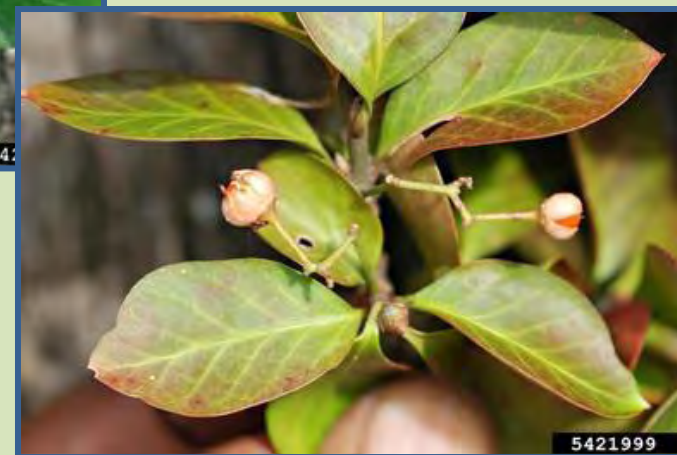

James H. Miller, USDA Forest Service, Bugwood.org

**IPAC Tier 1
(proposed)**