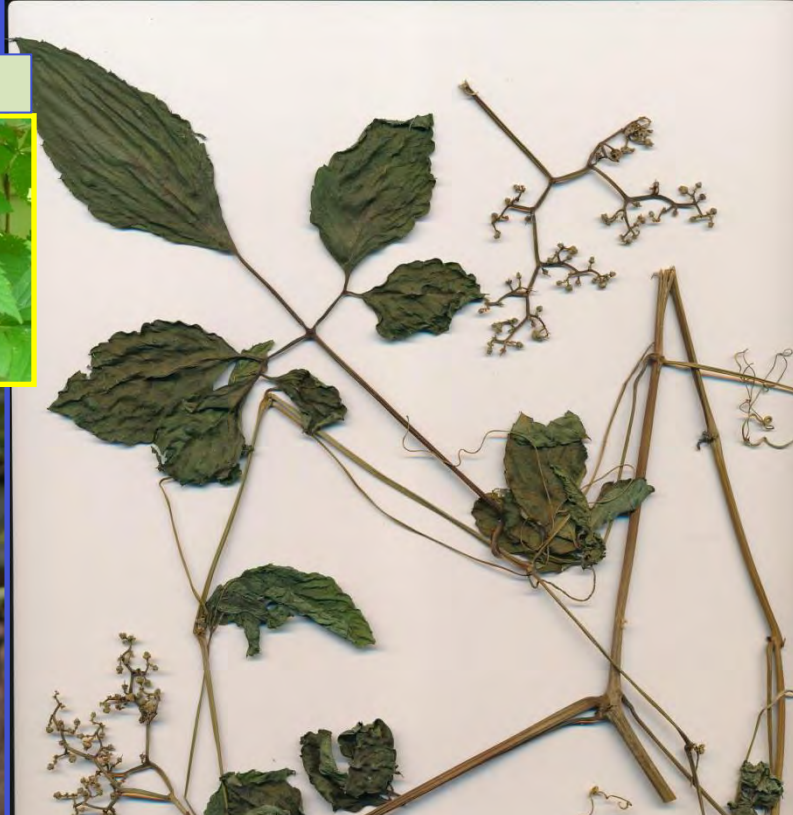

Bushkiller

Cayratia japonica

Native Virginia creeper

Photos 2, 4 and 6: Robert J. Richardson, North Carolina State Univ, Bugwood.org

Photos 1, 3 and 5: Peter Stango, MD DNR Natural Heritage Program

UGA210564