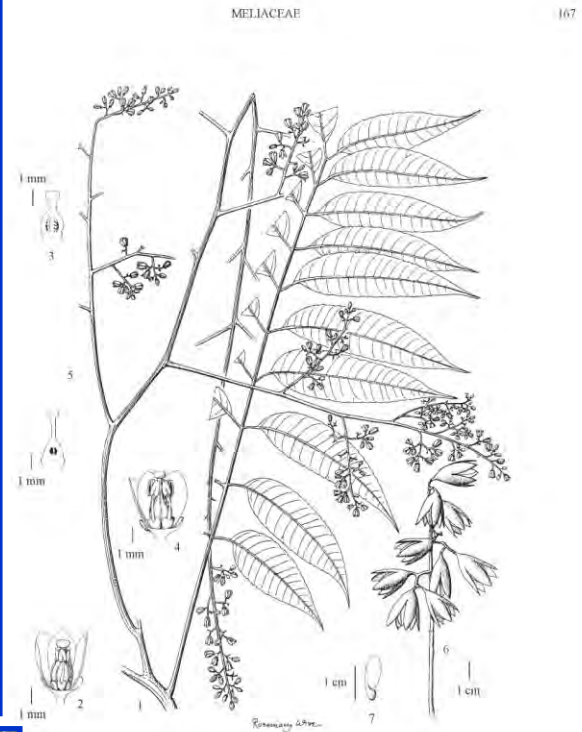

Bee bee tree

Tetradium daniellii

All photos courtesy of
Pat Breen, Oregon
State University

Chinese toon

Toona sinensis

Page reproduced from Flora of China

Butterfly bush

Buddleja davidii

Rebekah D. Wallace, University of Georgia, Bugwood.org

Robert Videki, Doronicum Kft.,
Bugwood.org

Other photos by Leslie J. Mehrhoff, University of Connecticut, Bugwood.org

5452025

Scotch broom

IPAC Tier 2
proposed