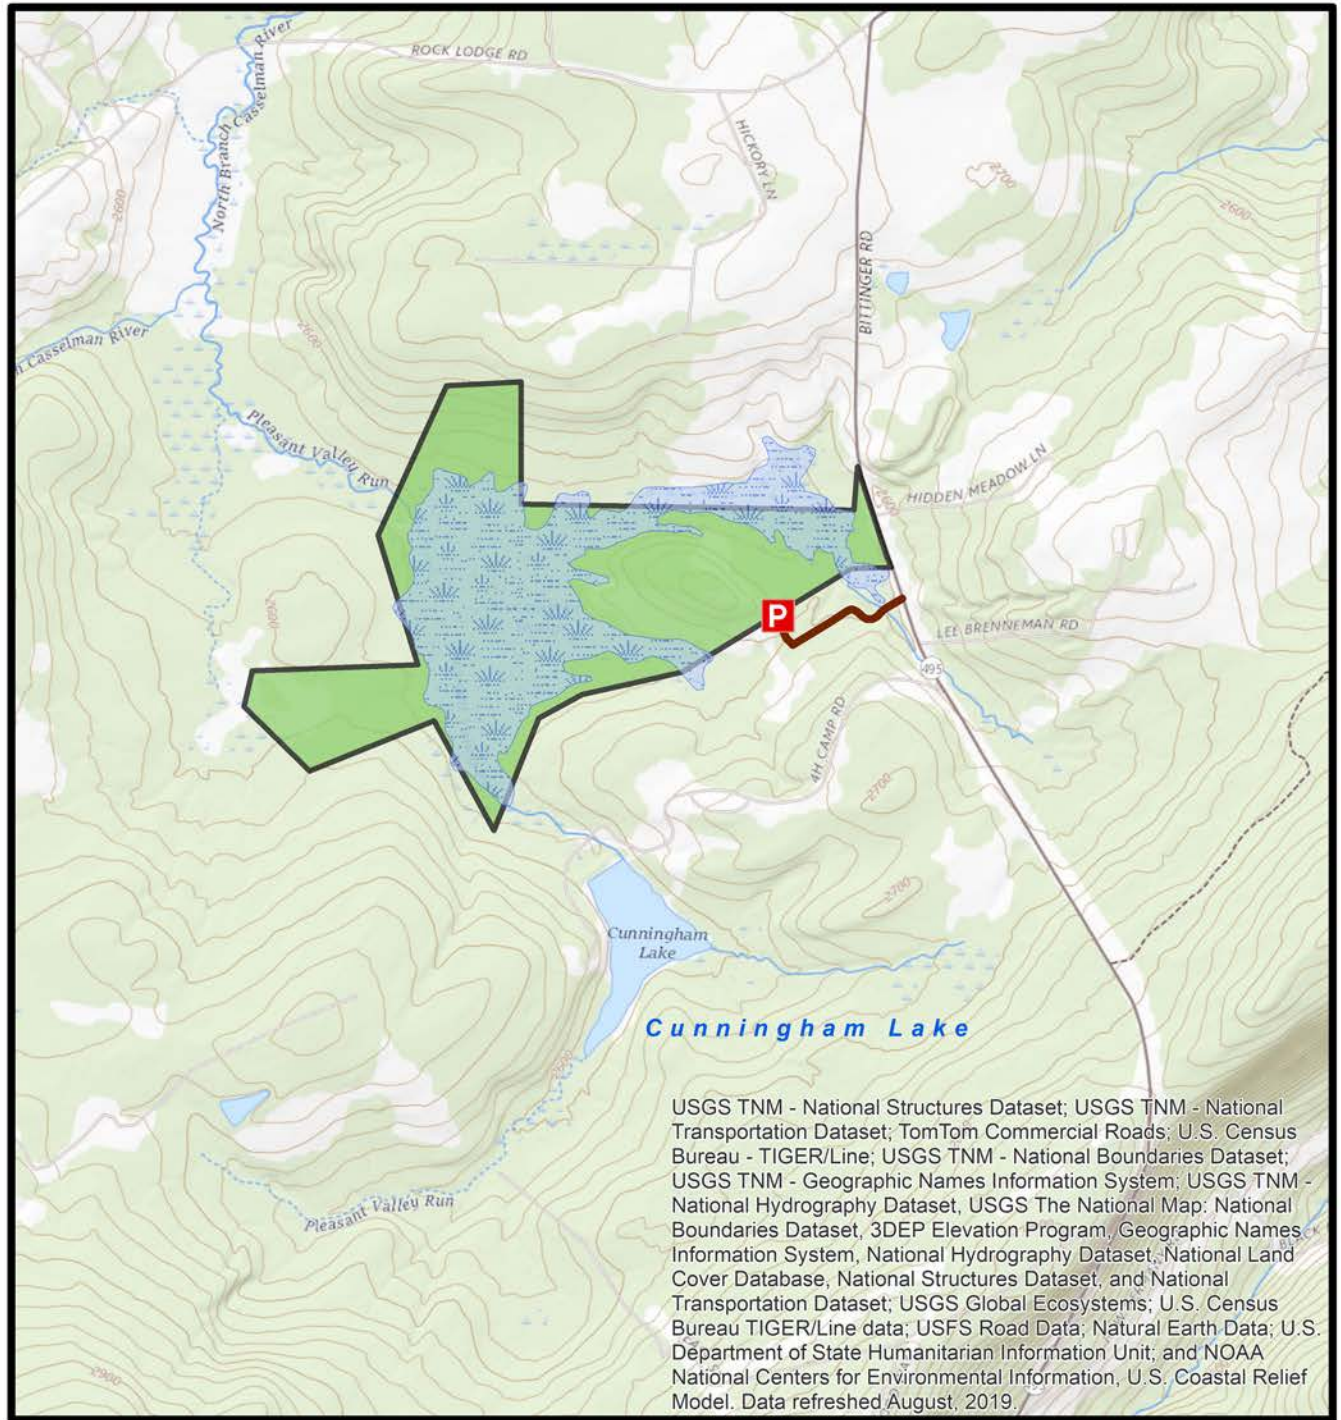

# Map of Cunningham Swamp Wildlife Management Area

0 0.15 0.3 0.6 Miles

-  Parking Area
-  Entrance Road
-  Wetland
-  Cunningham Swamp WMA

Department of Natural Resources  
 Wildlife & Heritage Service  
 Mount Nebo Wildlife Management Area  
 1728 Kings Run Road  
 Oakland, MD 21550  
 301-334-4255