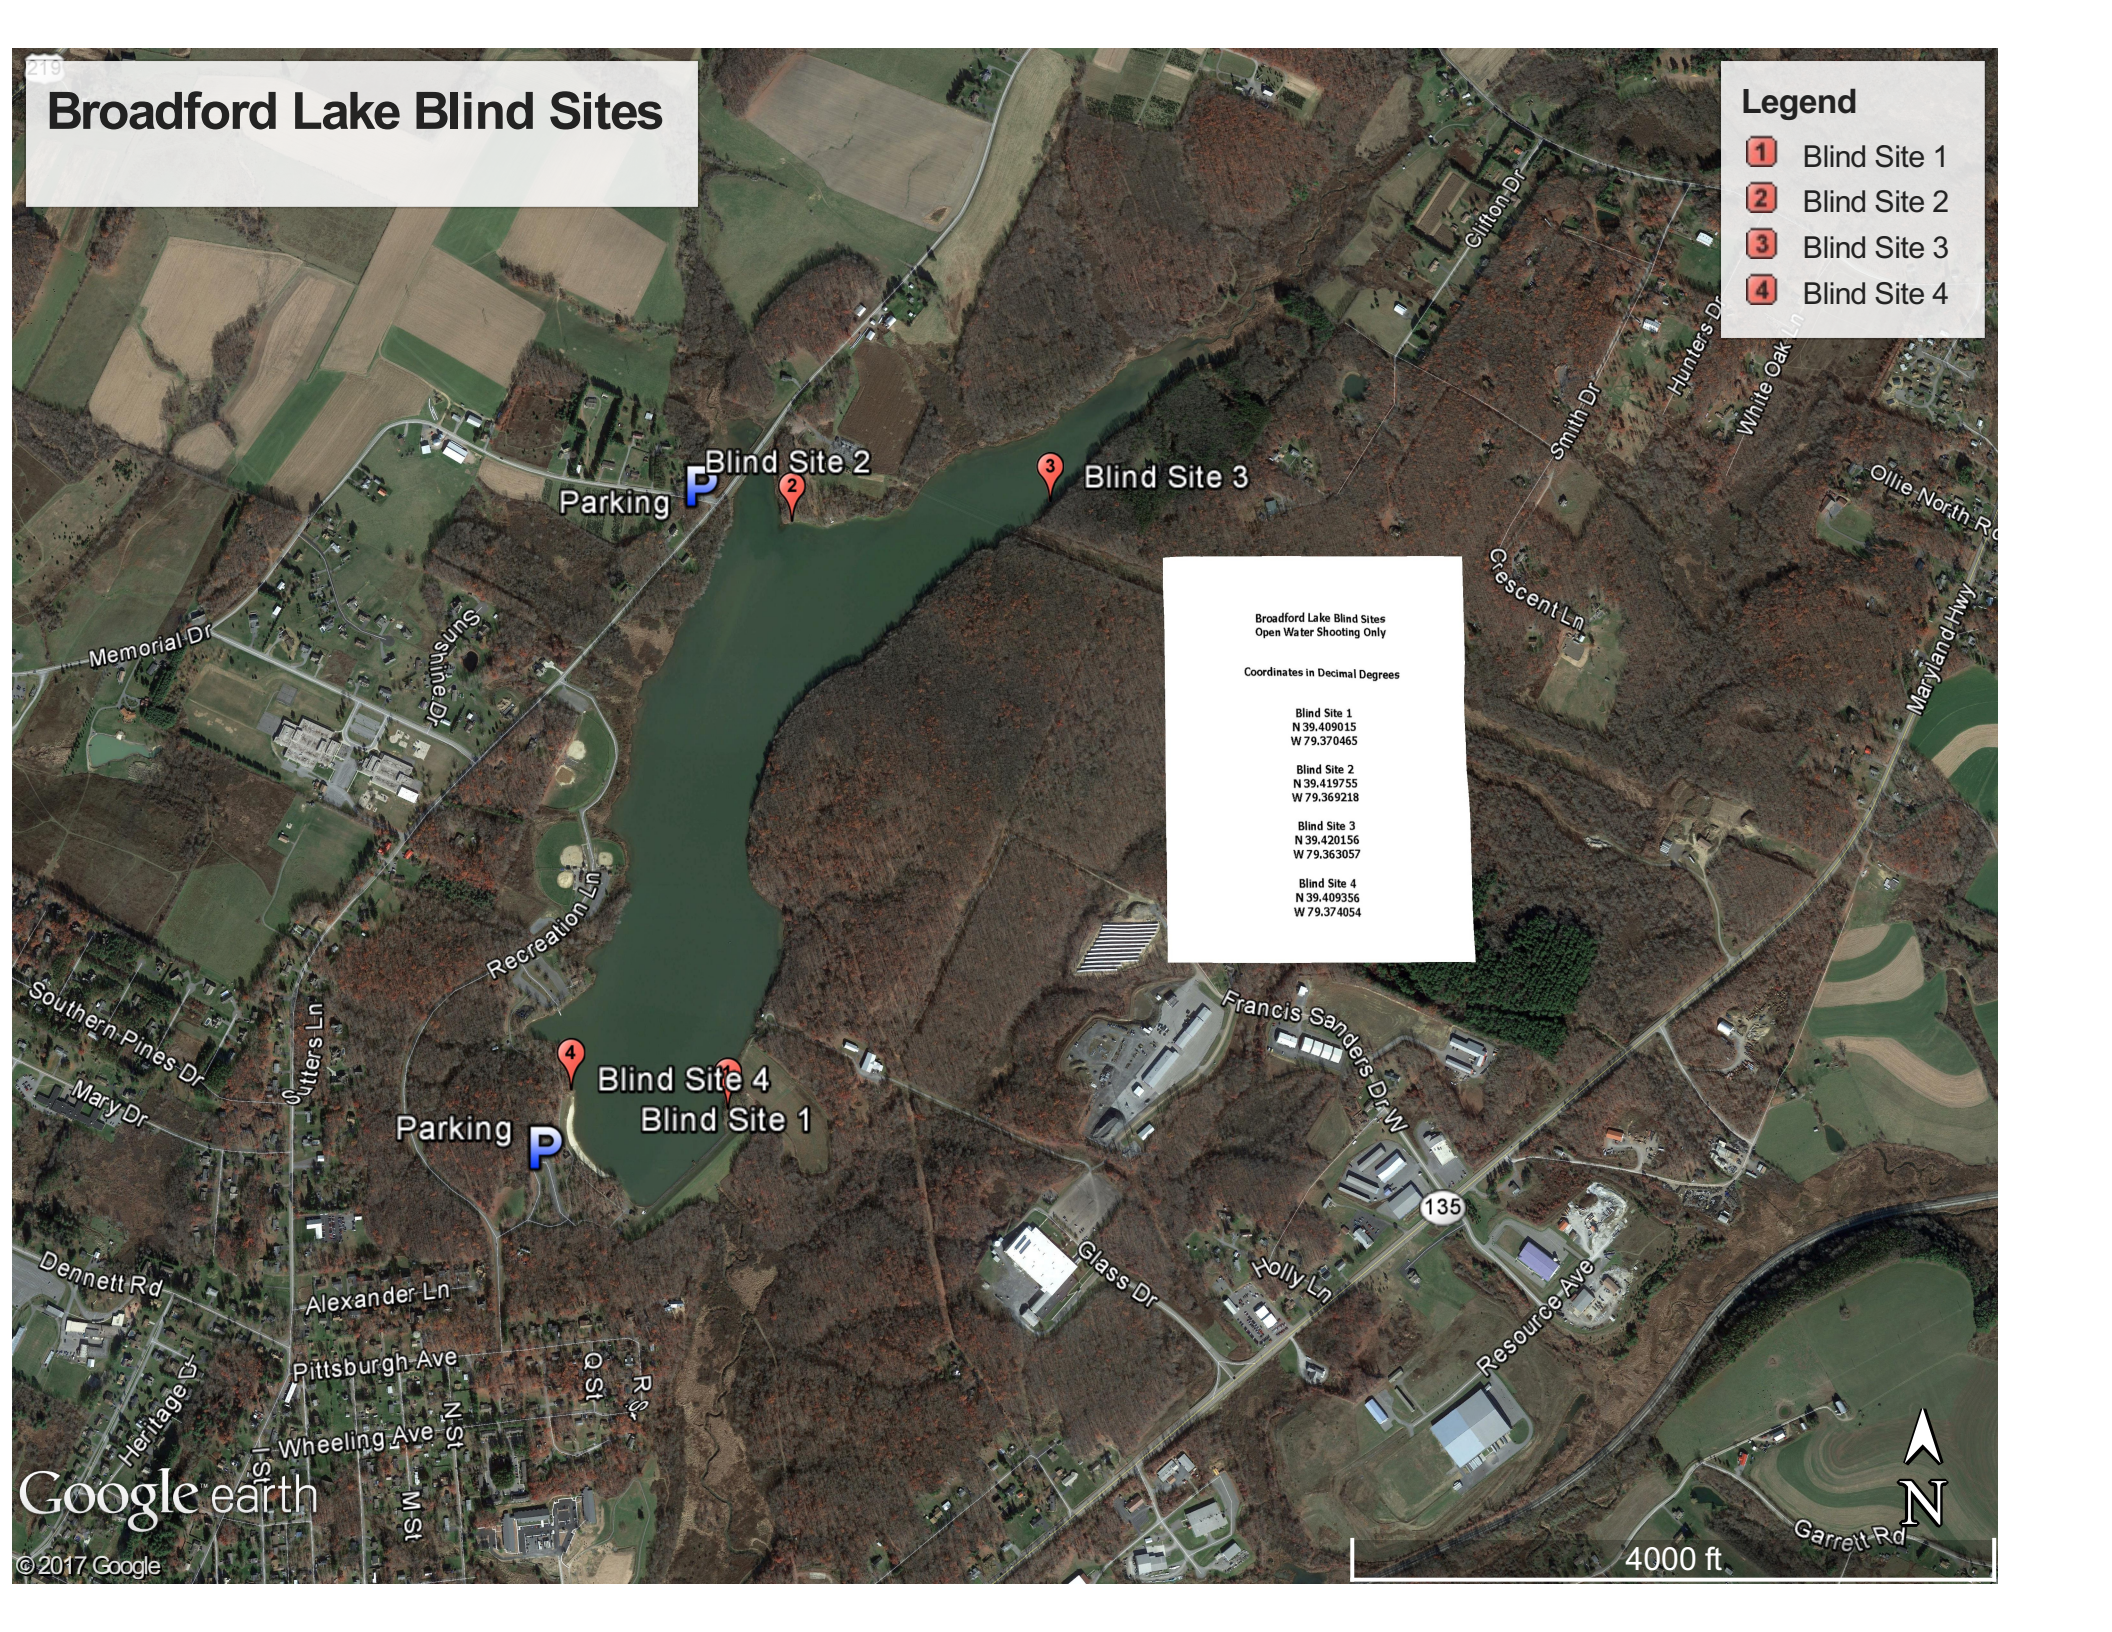

# Broadford Lake Blind Sites

**Legend**

- 1 Blind Site 1
- 2 Blind Site 2
- 3 Blind Site 3
- 4 Blind Site 4

Broadford Lake Blind Sites  
Open Water Shooting Only

Coordinates in Decimal Degrees

Blind Site 1  
N 39.409015  
W 79.370465

Blind Site 2  
N 39.419755  
W 79.369218

Blind Site 3  
N 39.420156  
W 79.363057

Blind Site 4  
N 39.409356  
W 79.374054

4000 ft

# Broadford Lake Blind Sites

## Legend

- 1 Blind Site 1
- 2 Blind Site 2
- 3 Blind Site 3
- 4 Blind Site 4

4 Blind Site 4

Blind Site 4  
N 39.409356  
W 79.374054

Parking P

Google earth

© 2017 Google

400 ft