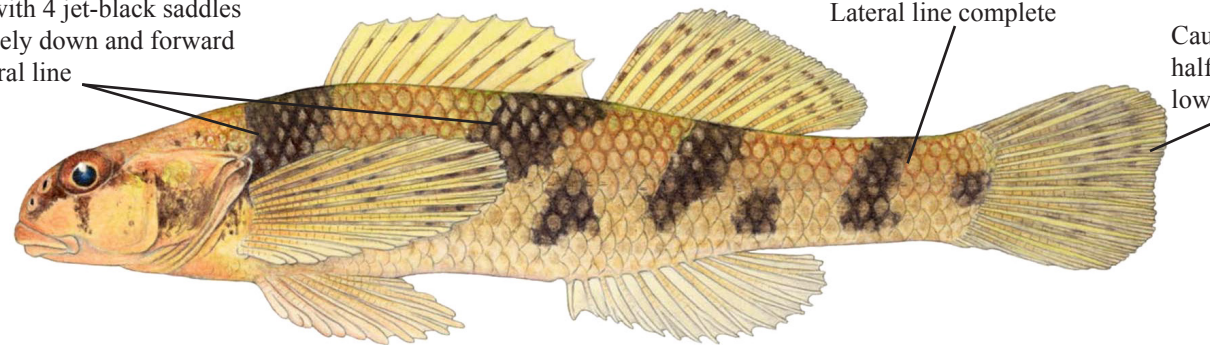

Maryland Darter

Etheostoma sellare

Reddish brown with 4 jet-black saddles extending obliquely down and forward to below the lateral line

Lateral line complete

Caudal fin asymmetrical (upper half extending further than lower half)

The Maryland Darter is a federally endangered fish known only from the Susquehanna River drainage near the Fall Line; specifically in Swan Creek, Gasheys Run, and Deer Creek in Harford County, Maryland, USA. This species was last observed in 1988. The maximum size is 3 inches. There are at least 12 other fish that resemble the Maryland Darter including other darter species found in Maryland, plus the Northern Hogsucker and the Blue Ridge Sculpin. Diagnostic characteristics of the Maryland Darter are shown here along with photos of other fish species that are often confused with the Maryland Darter. For more information on the Maryland Darter, visit dnr.maryland.gov/streams/pdfs/mddartersurvey_finalreport2012.pdf If you think you may have seen the Maryland Darter, call MDNR at 1-877-620-8DNR.

Species often confused with the Maryland Darter:

Banded Darter
Etheostoma zonale
Max size: 55 mm

Greenside Darter
Etheostoma blennioides
Max size: 90 mm

Tessellated Darter
Etheostoma olmstedii
Max size: 55 mm