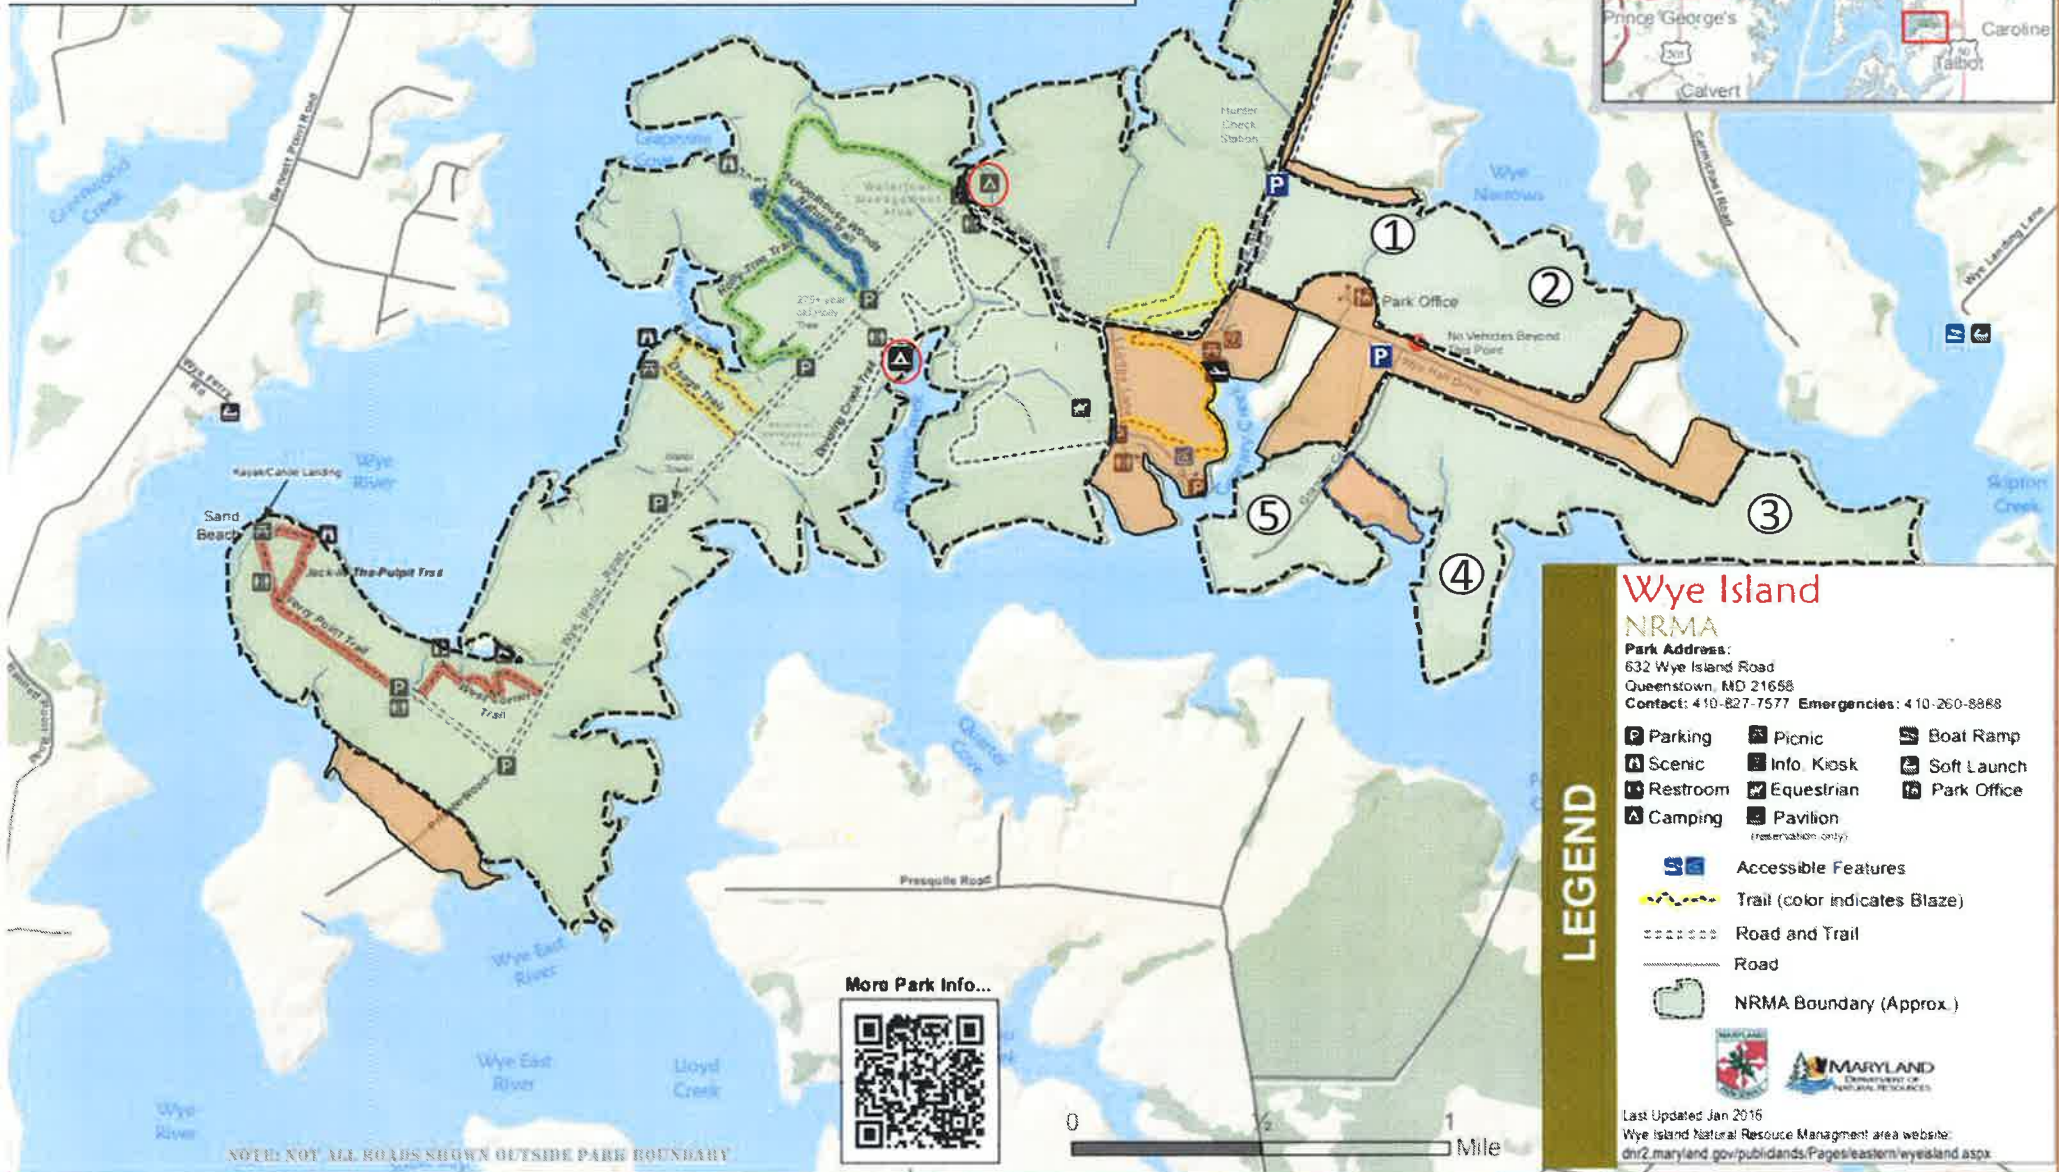

Wye Island NRMA Hunting Map

General
Hunting Area

No Hunting
Area

 Archery season only,
if sites are unoccupied.

 Special
Sections

**Wye Island
NRMA**
 Park Address:
 632 Wye Island Road
 Queenstown, MD 21658
 Contact: 410-827-7577 Emergencies: 410-260-8968

- Parking
- Scenic
- Boat Ramp
- Info Kiosk
- Soft Launch
- Restroom
- Equestrian
- Park Office
- Camping
- Pavilion
(reservation only)

LEGEND

- Accessible Features
- Trail (color indicates Blaze)
- Road and Trail
- Road
- NRMA Boundary (Approx.)