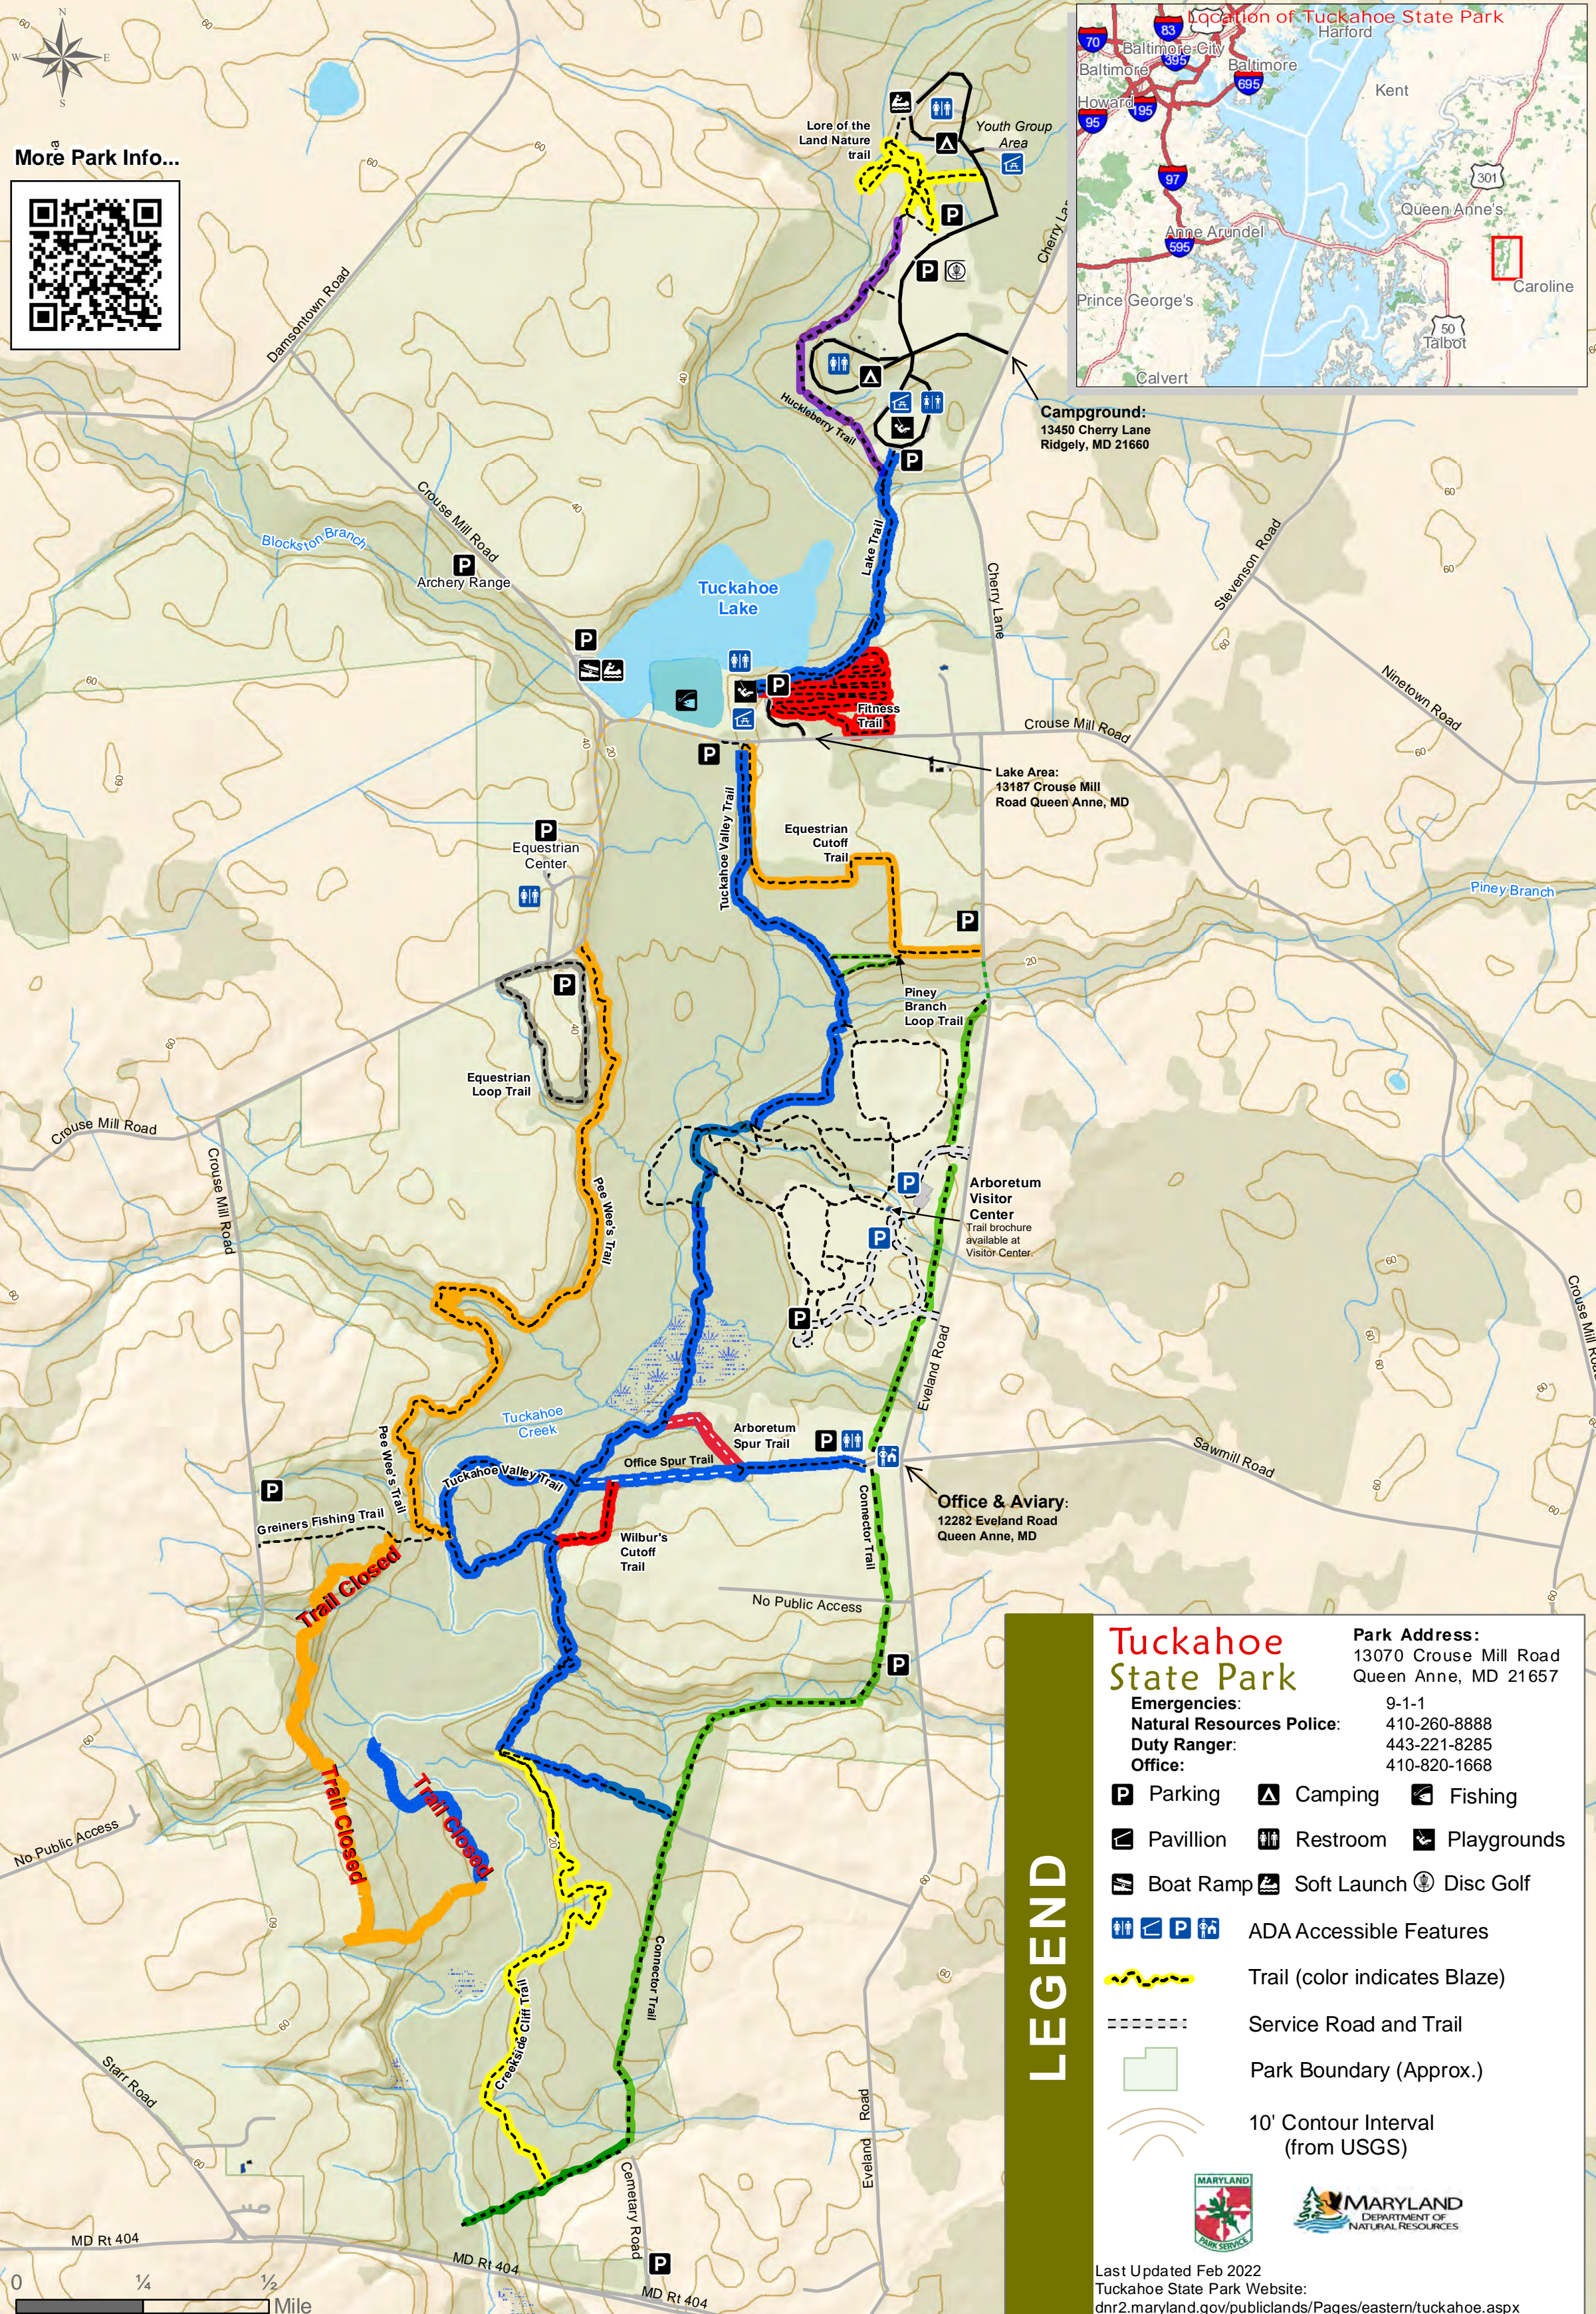

More Park Info...

Tuckahoe State Park
 Park Address: 13070 Crouse Mill Road, Queen Anne, MD 21657

Emergencies: 9-1-1
 Natural Resources Police: 410-260-8888
 Duty Ranger: 443-221-8285
 Office: 410-820-1668

- LEGEND**
- Parking
 - Camping
 - Fishing
 - Pavillion
 - Restroom
 - Playgrounds
 - Boat Ramp
 - Soft Launch
 - Disc Golf
 - ADA Accessible Features
 - Trail (color indicates Blaze)
 - Service Road and Trail
 - Park Boundary (Approx.)
 - 10' Contour Interval (from USGS)

Last Updated Feb 2022
 Tuckahoe State Park Website: dnr2.maryland.gov/publiclands/Pages/eastern/tuckahoe.aspx