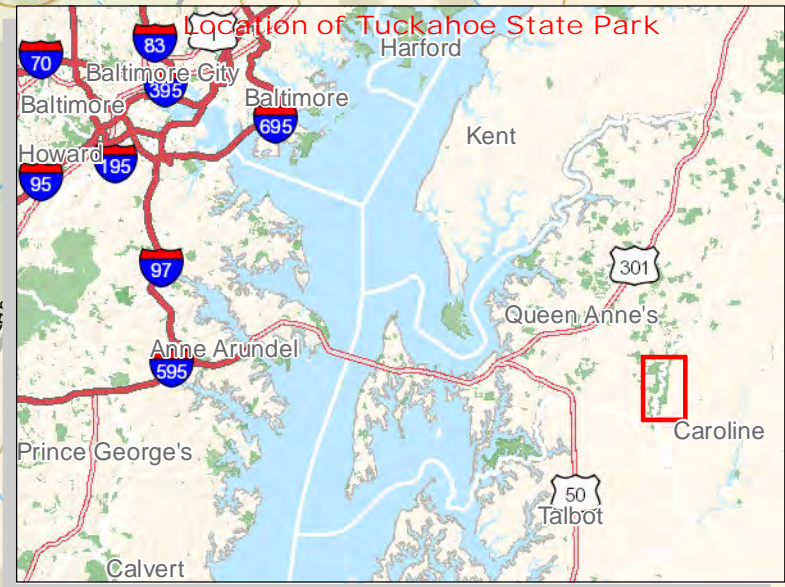

More Park Info...

Tuckahoe State Park
 Park Address: 13070 Crouse Mill Road, Queen Anne, MD 21657

Emergencies: 9-1-1
 Natural Resources Police: 410-260-8888
 Duty Ranger: 443-221-8285
 Office: 410-820-1668