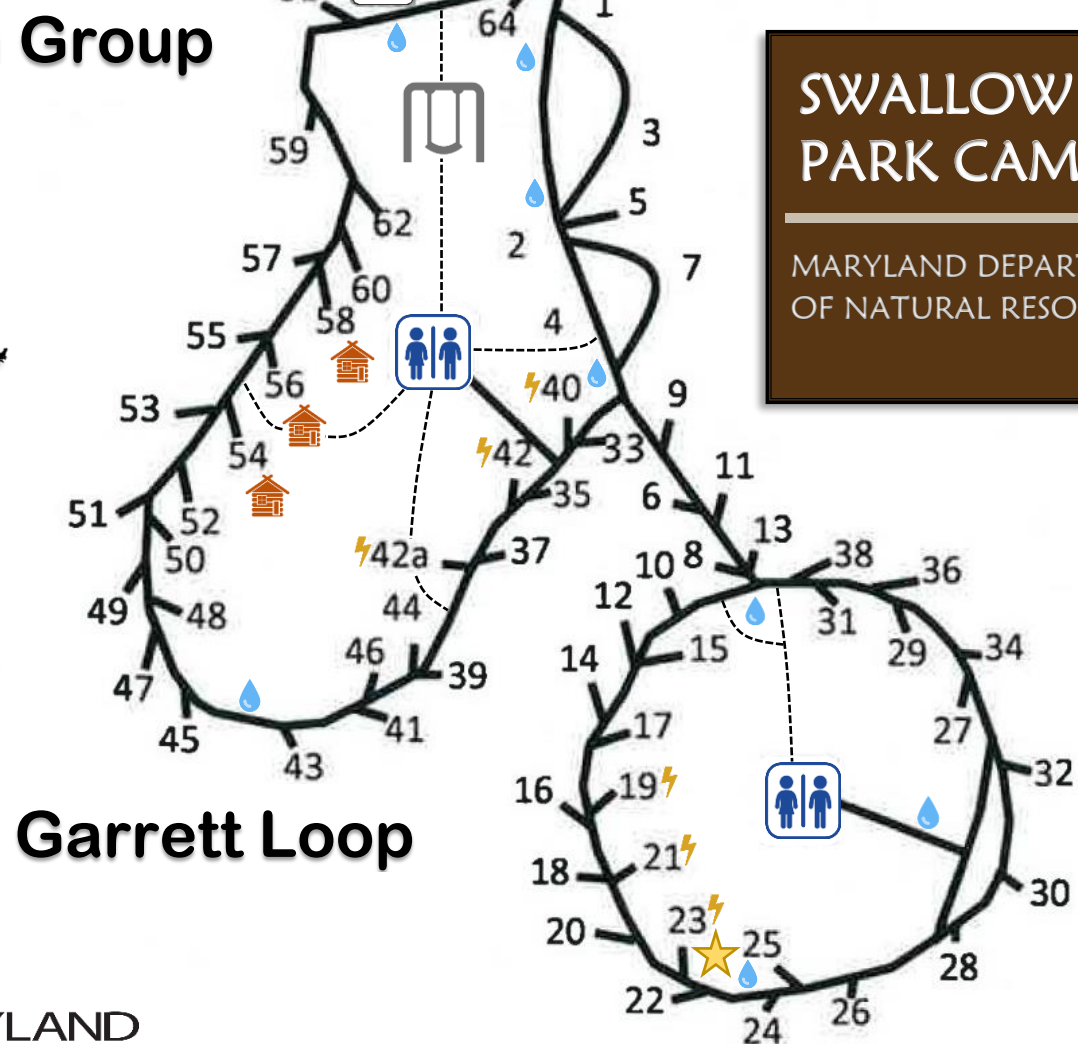

LEGEND			
	Water		Playground
	Trash/Recycling		Dump Station
	Electric Site		Accessible Parking
	Bathhouse		Cabin
	Parking		Camp Host Site

Youth Group

SWALLOW FALLS STATE PARK CAMPGROUND

MARYLAND DEPARTMENT OF NATURAL RESOURCES

Tolliver Loop