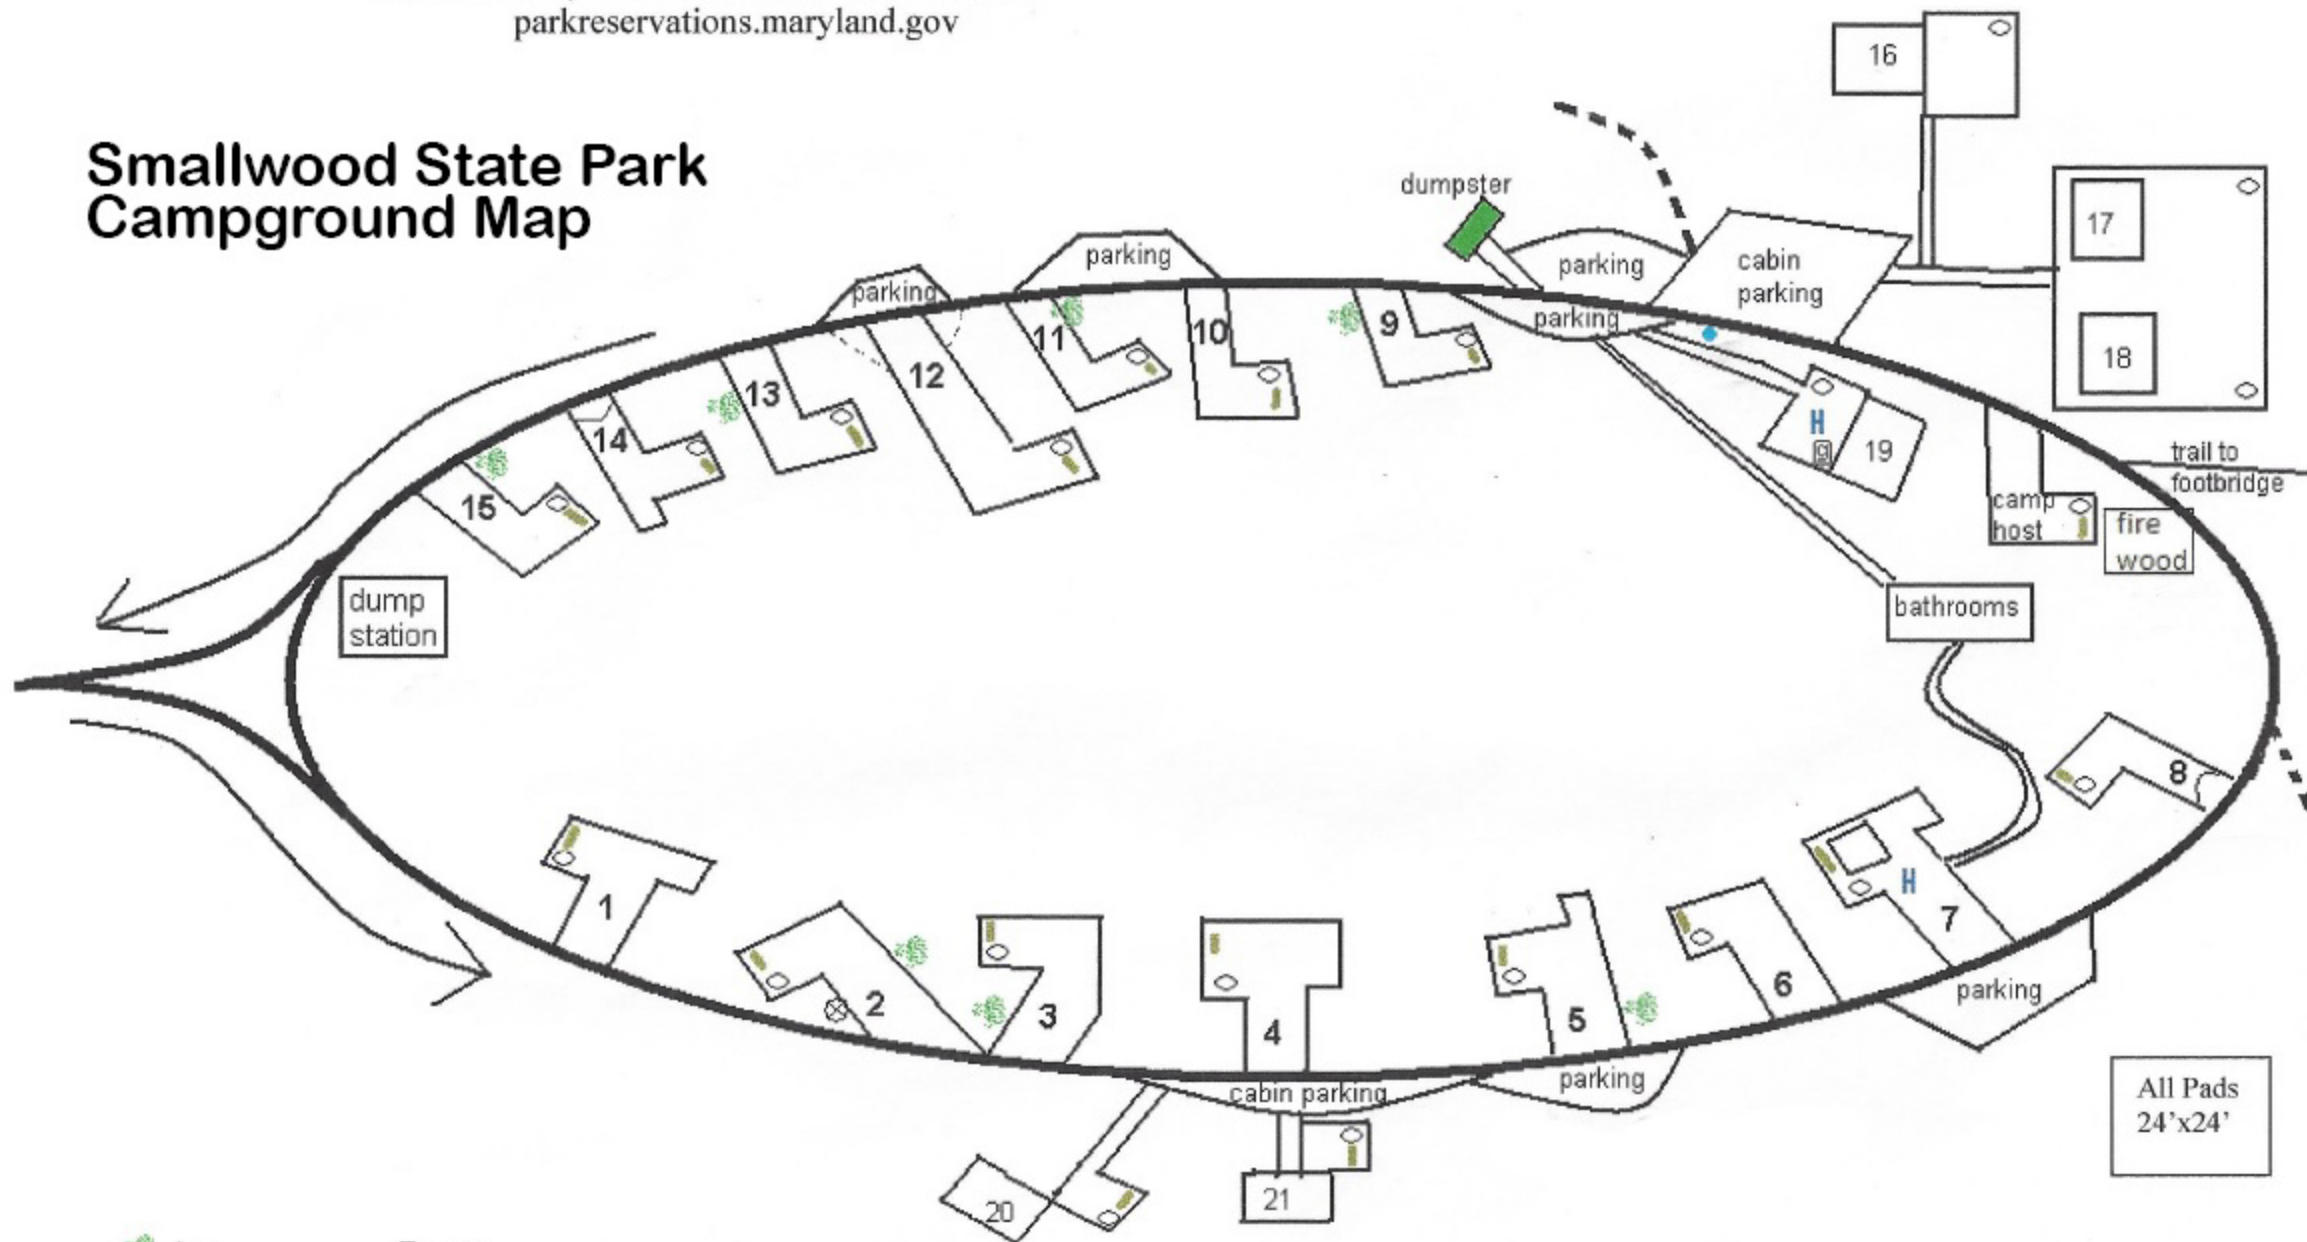

Smallwood State Park Campground Map

- tree
- H handicap site
- campfire rings
- lantern hanger
- ⊗ grill
- ⊗ stump
- potable water, fill-up area
- ∧ hill
- - - unofficial driveway (site 12)
- - - hiking trail
- traffic flow

All Pads
24'x24'