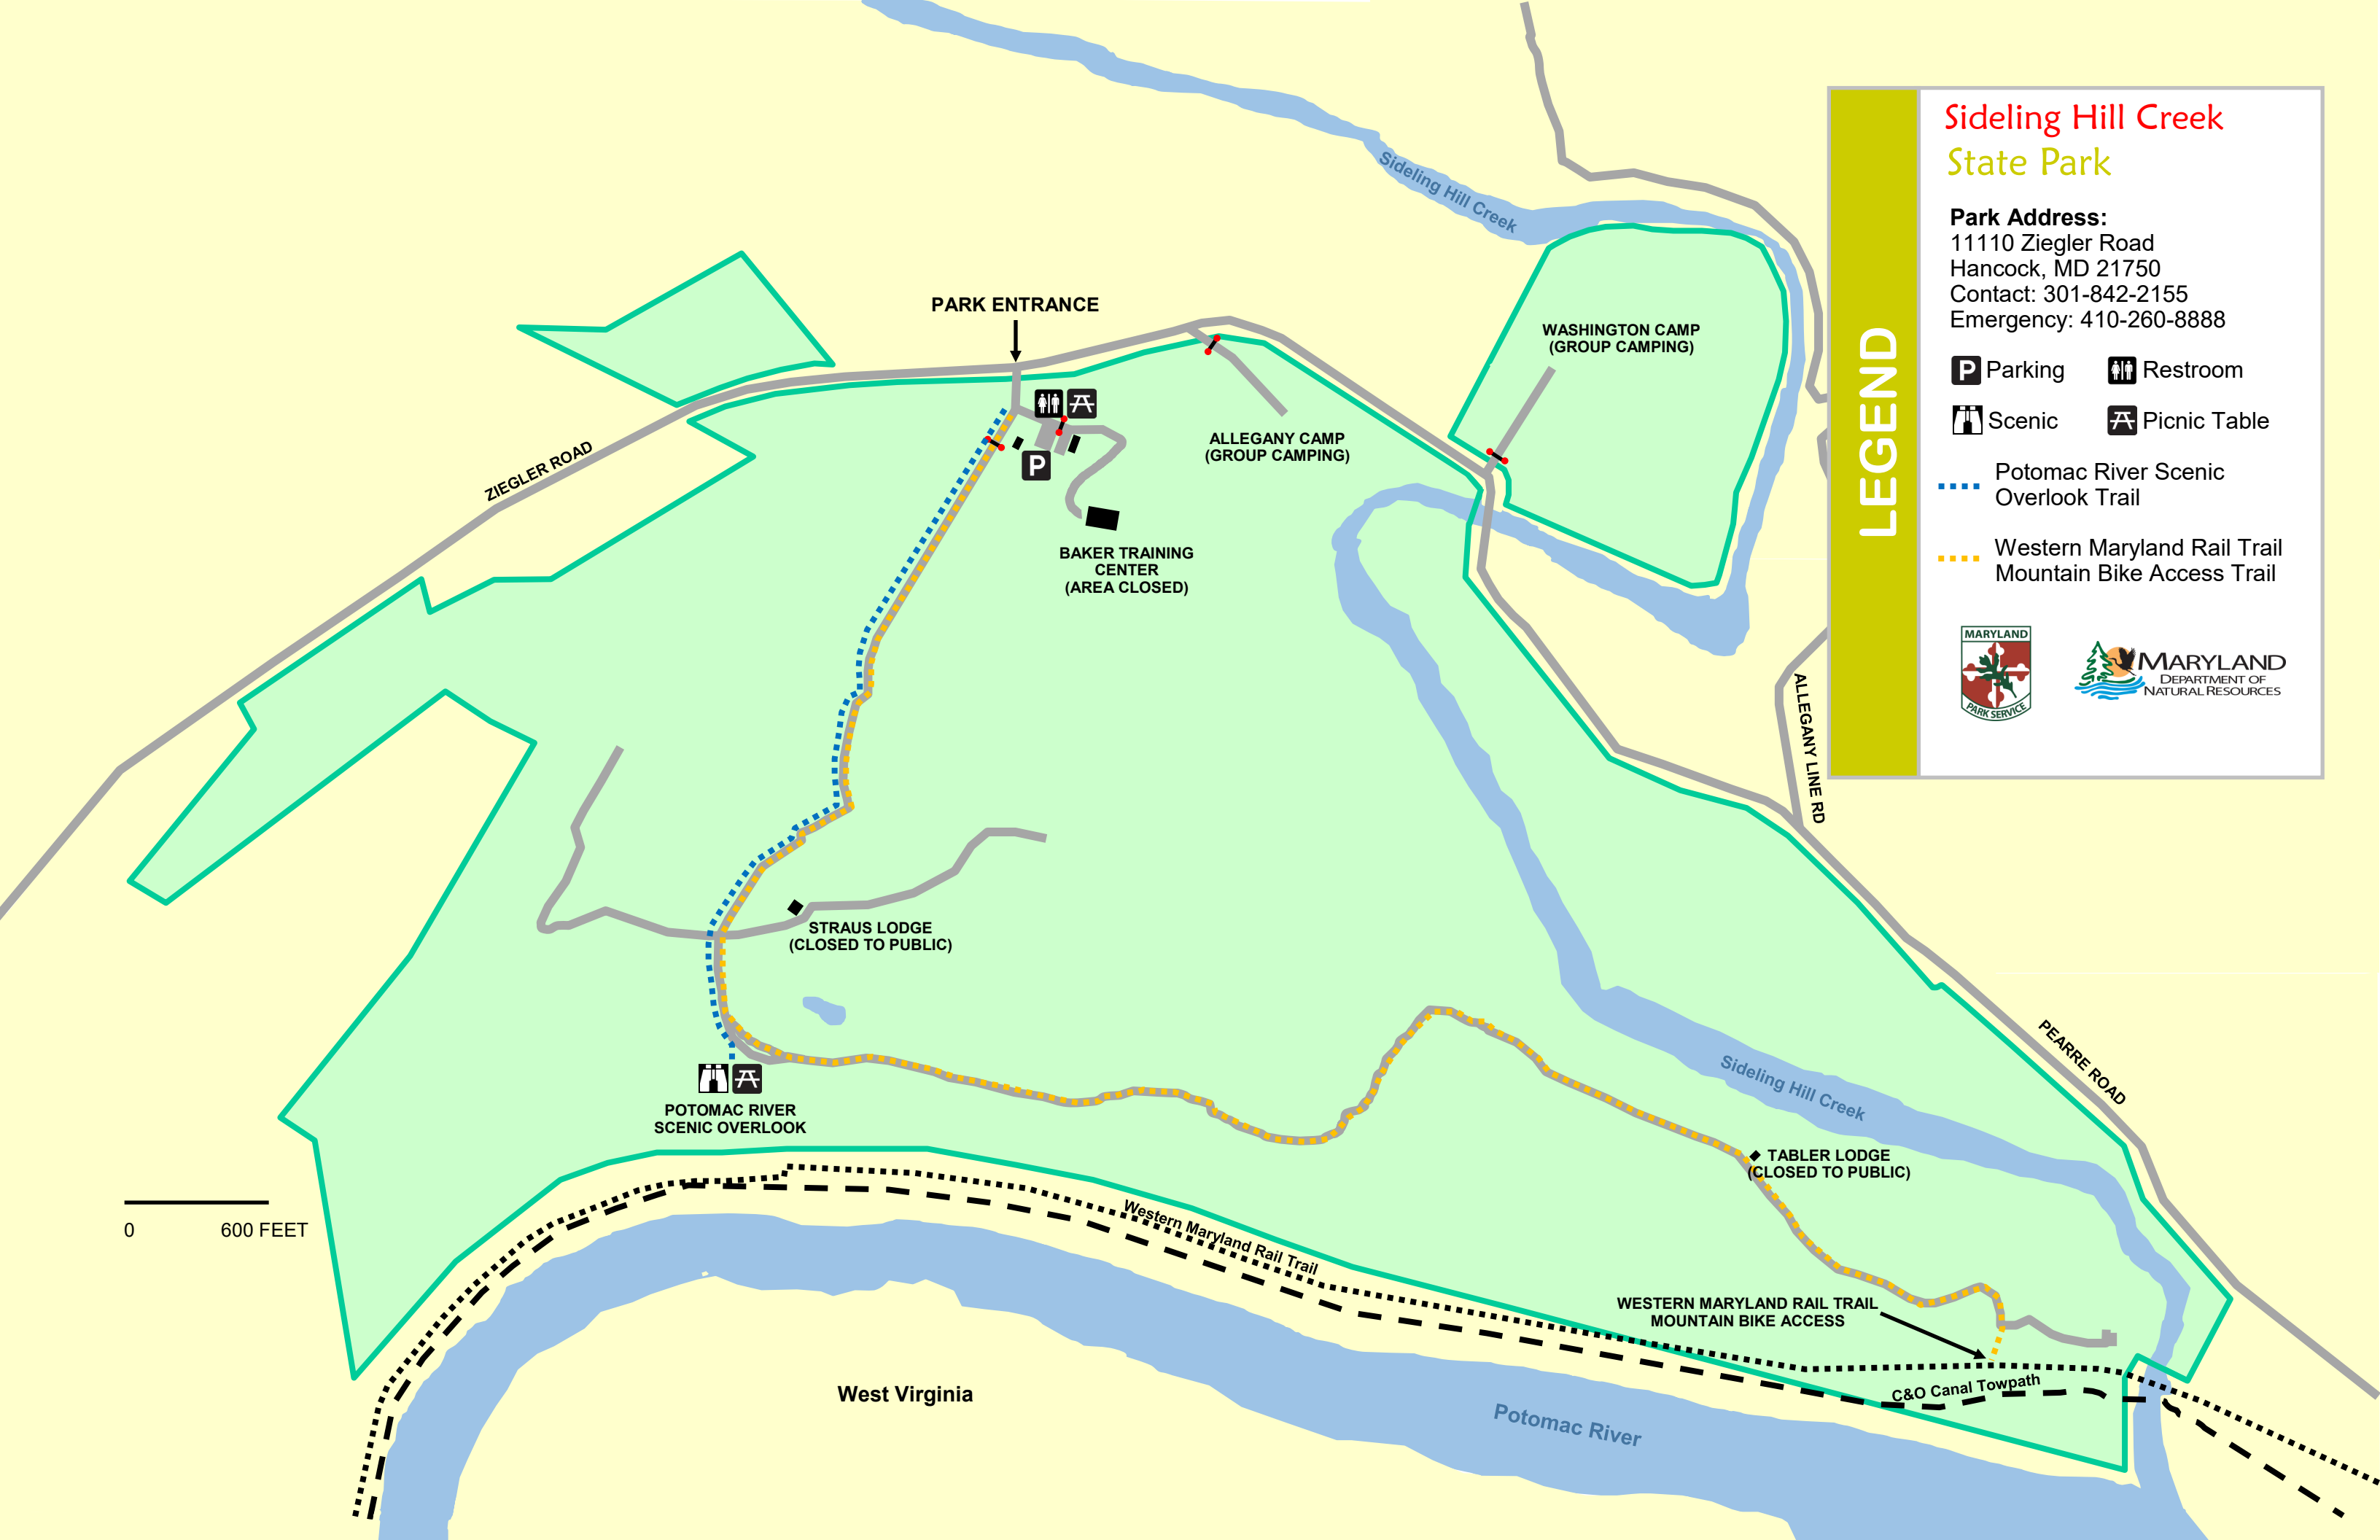

# Sideling Hill Creek State Park

**Park Address:**  
11110 Ziegler Road  
Hancock, MD 21750  
Contact: 301-842-2155  
Emergency: 410-260-8888

## LEGEND

- Parking
- Restroom
- Scenic
- Picnic Table
- Potomac River Scenic Overlook Trail
- Western Maryland Rail Trail Mountain Bike Access Trail

West Virginia

Potomac River