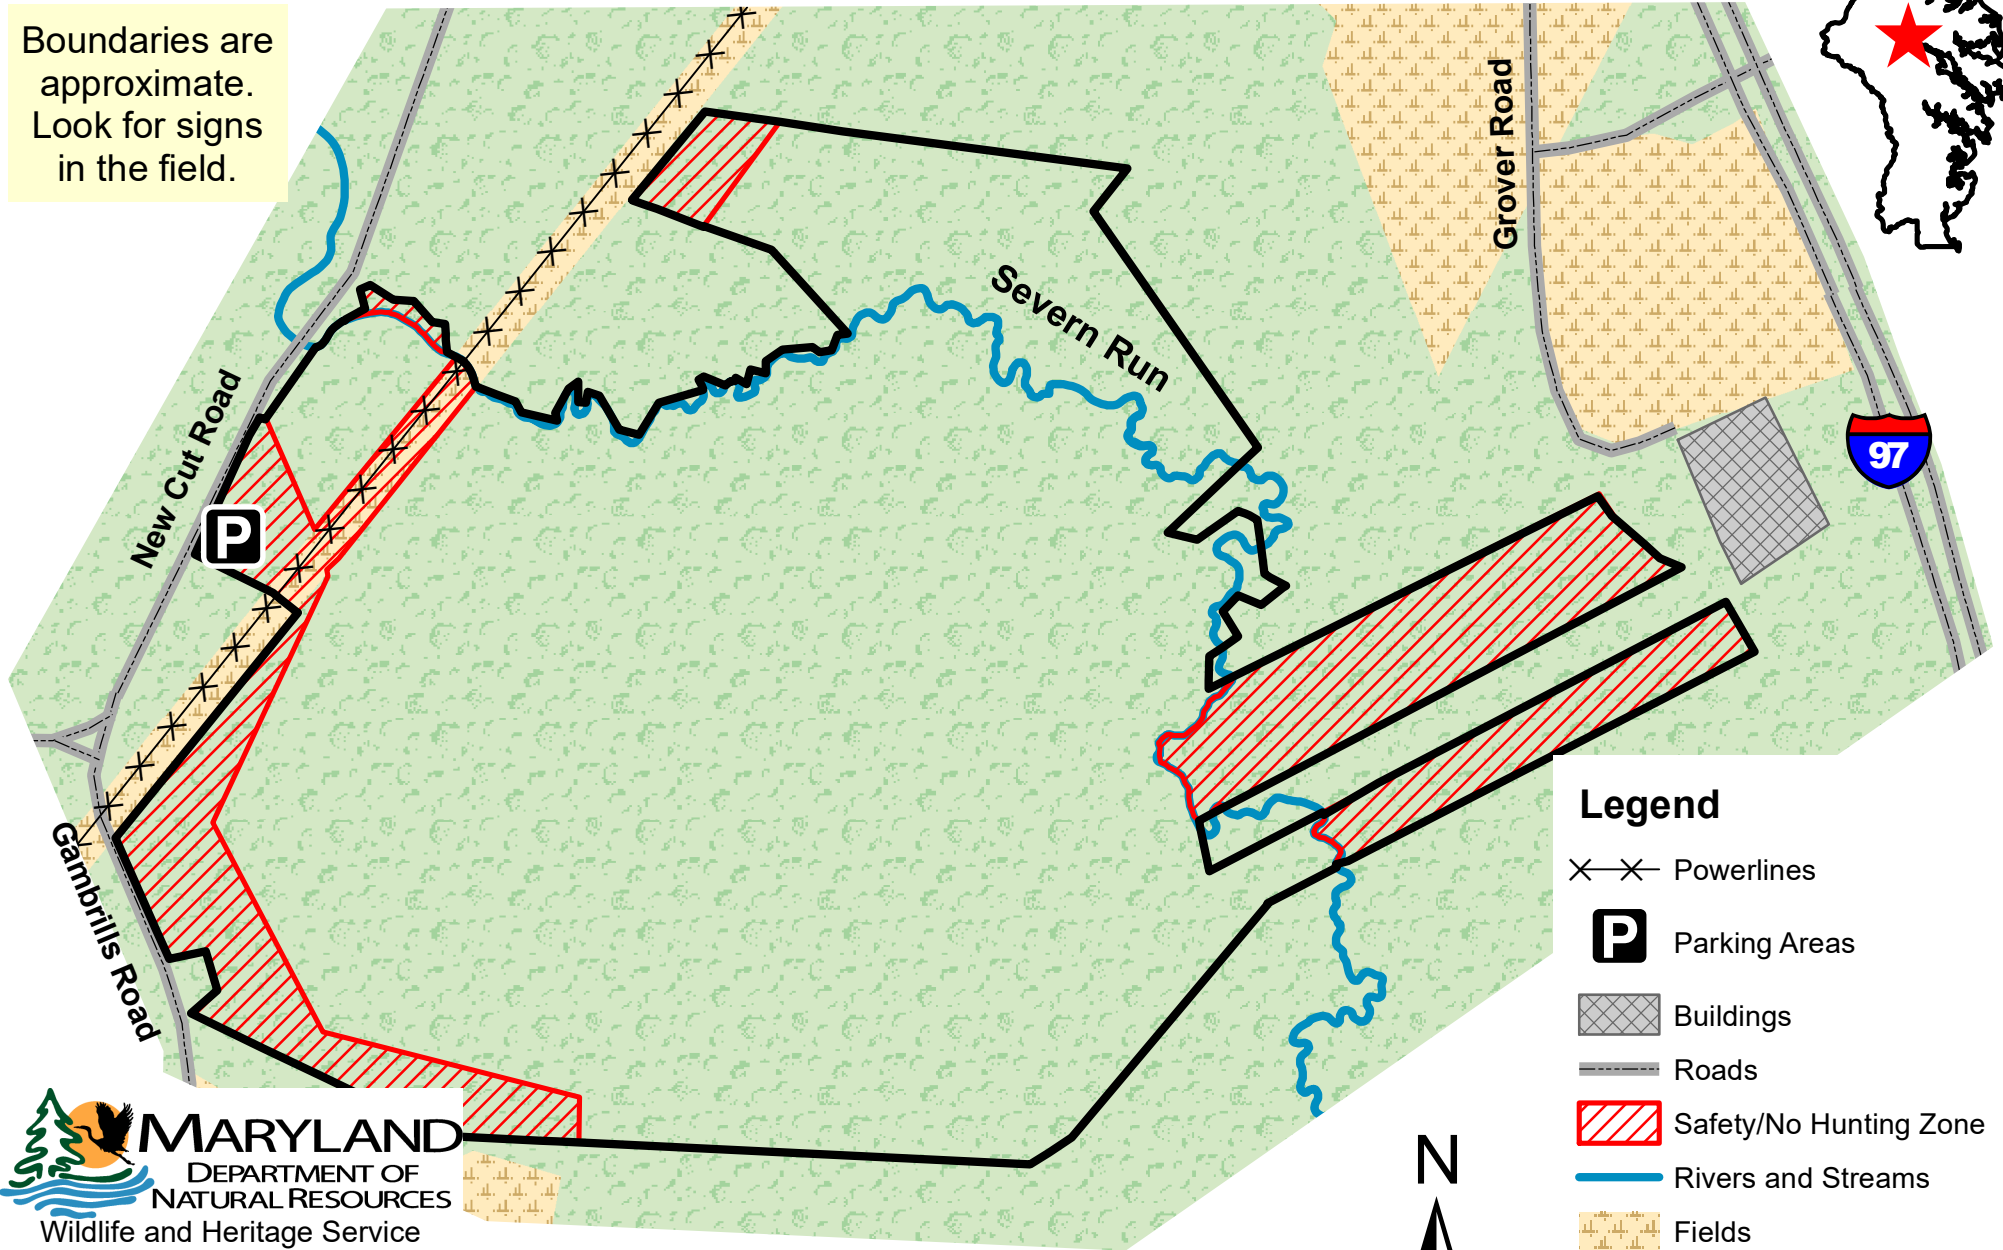

# Severn Run Natural Environment Area Severn, Maryland (Anne Arundel County)

Location within  
Anne Arundel  
County

## ARCHERY ONLY

Boundaries are  
approximate.  
Look for signs  
in the field.

### Legend

- ×—× Powerlines
- P** Parking Areas
- Buildings
- Roads
- Safety/No Hunting Zone
- Rivers and Streams
- Fields
- Mixed Forest
- Hunting Area Boundary

**MARYLAND**  
DEPARTMENT OF  
NATURAL RESOURCES  
Wildlife and Heritage Service  
5625 Myrtle Grove Road  
La Plata, Maryland 20646  
301-743-5161 (Hunting Questions)  
410-974-2149 (Park Headquarters)