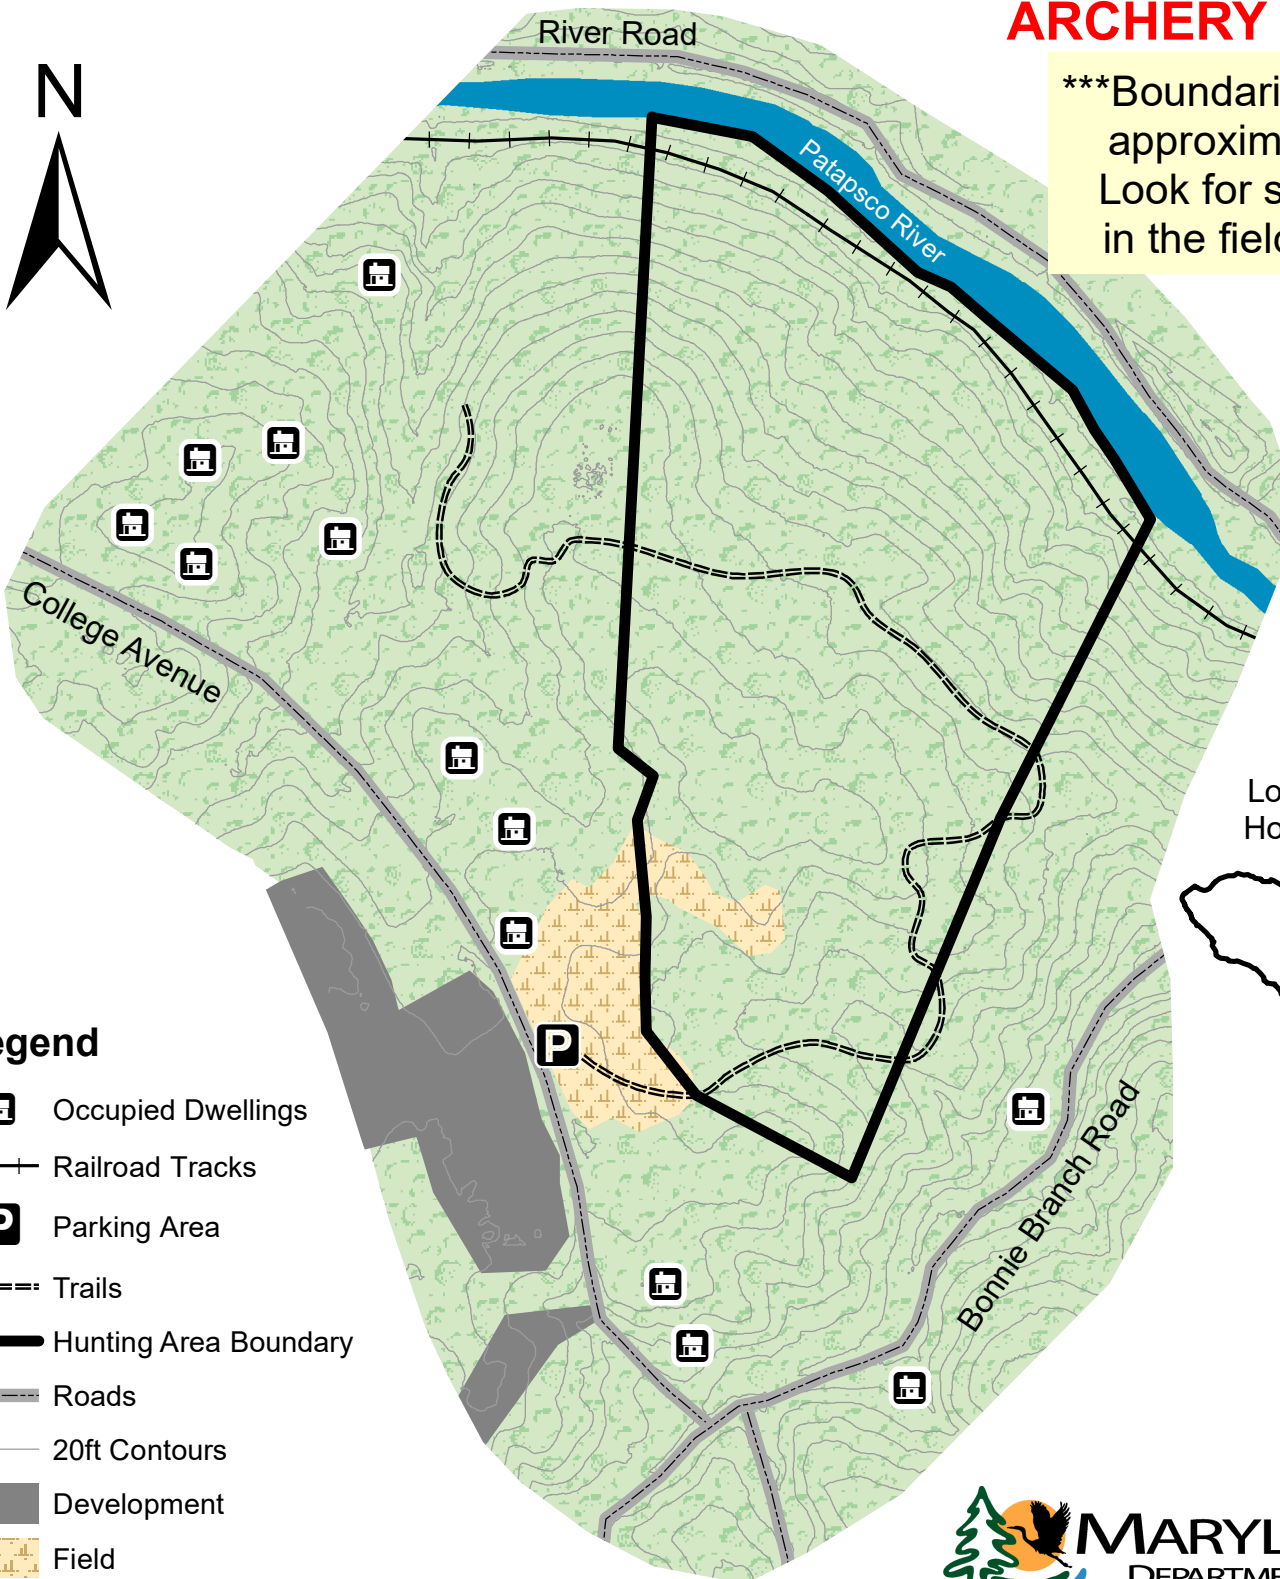

# Patapsco Valley State Park - Area 14 College Ave Ellicott City, Maryland (Howard County)

## ARCHERY ONLY

\*\*\*Boundaries are approximate. Look for signs in the field.\*\*\*

Location within Howard County

### Legend

- Occupied Dwellings
- Railroad Tracks
- Parking Area
- Trails
- Hunting Area Boundary
- Roads
- 20ft Contours
- Development
- Field
- River
- Mixed Forest

Wildlife and Heritage Service  
3740 Gwynnbrook Avenue  
Owings Mills, Maryland 21117  
410-356-9272 (Hunting Questions)  
410-461-5005 (Park Headquarters)