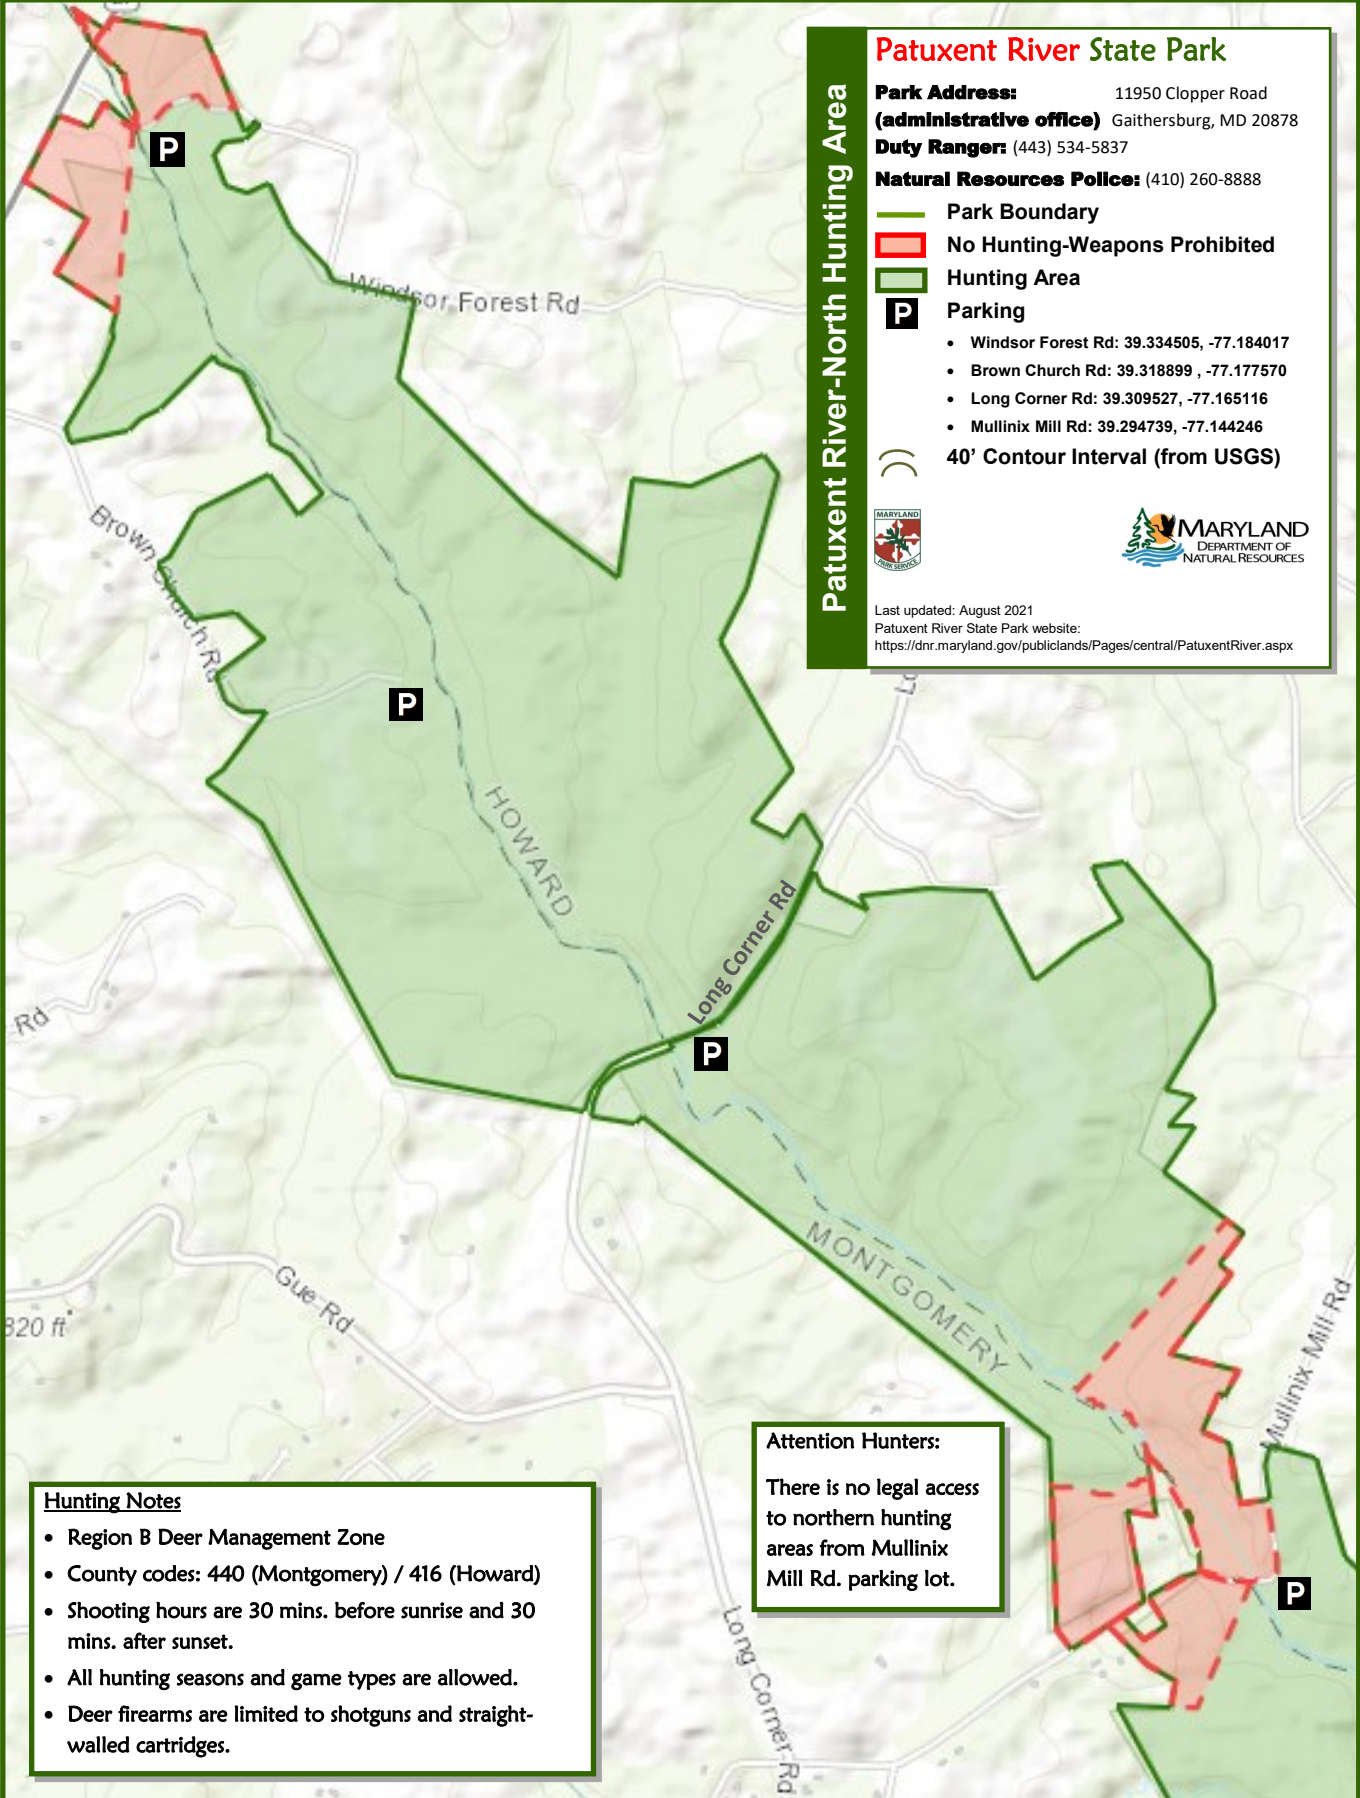

Patuxent River State Park-North Hunting Area

Patuxent River State Park

Park Address: 11950 Clopper Road
(administrative office) Gaithersburg, MD 20878
Duty Ranger: (443) 534-5837

Natural Resources Police: (410) 260-8888

- Park Boundary
- No Hunting-Weapons Prohibited
- Hunting Area
- Parking

- Windsor Forest Rd: 39.334505, -77.184017
- Brown Church Rd: 39.318899, -77.177570
- Long Corner Rd: 39.309527, -77.165116
- Mullinix Mill Rd: 39.294739, -77.144246

40' Contour Interval (from USGS)

Last updated: August 2021
Patuxent River State Park website:
<https://dnr.maryland.gov/publiclands/Pages/central/PatuxentRiver.aspx>

Hunting Notes

- Region B Deer Management Zone
- County codes: 440 (Montgomery) / 416 (Howard)
- Shooting hours are 30 mins. before sunrise and 30 mins. after sunset.
- All hunting seasons and game types are allowed.
- Deer firearms are limited to shotguns and straight-walled cartridges.

Attention Hunters:

There is no legal access to northern hunting areas from Mullinix Mill Rd. parking lot.