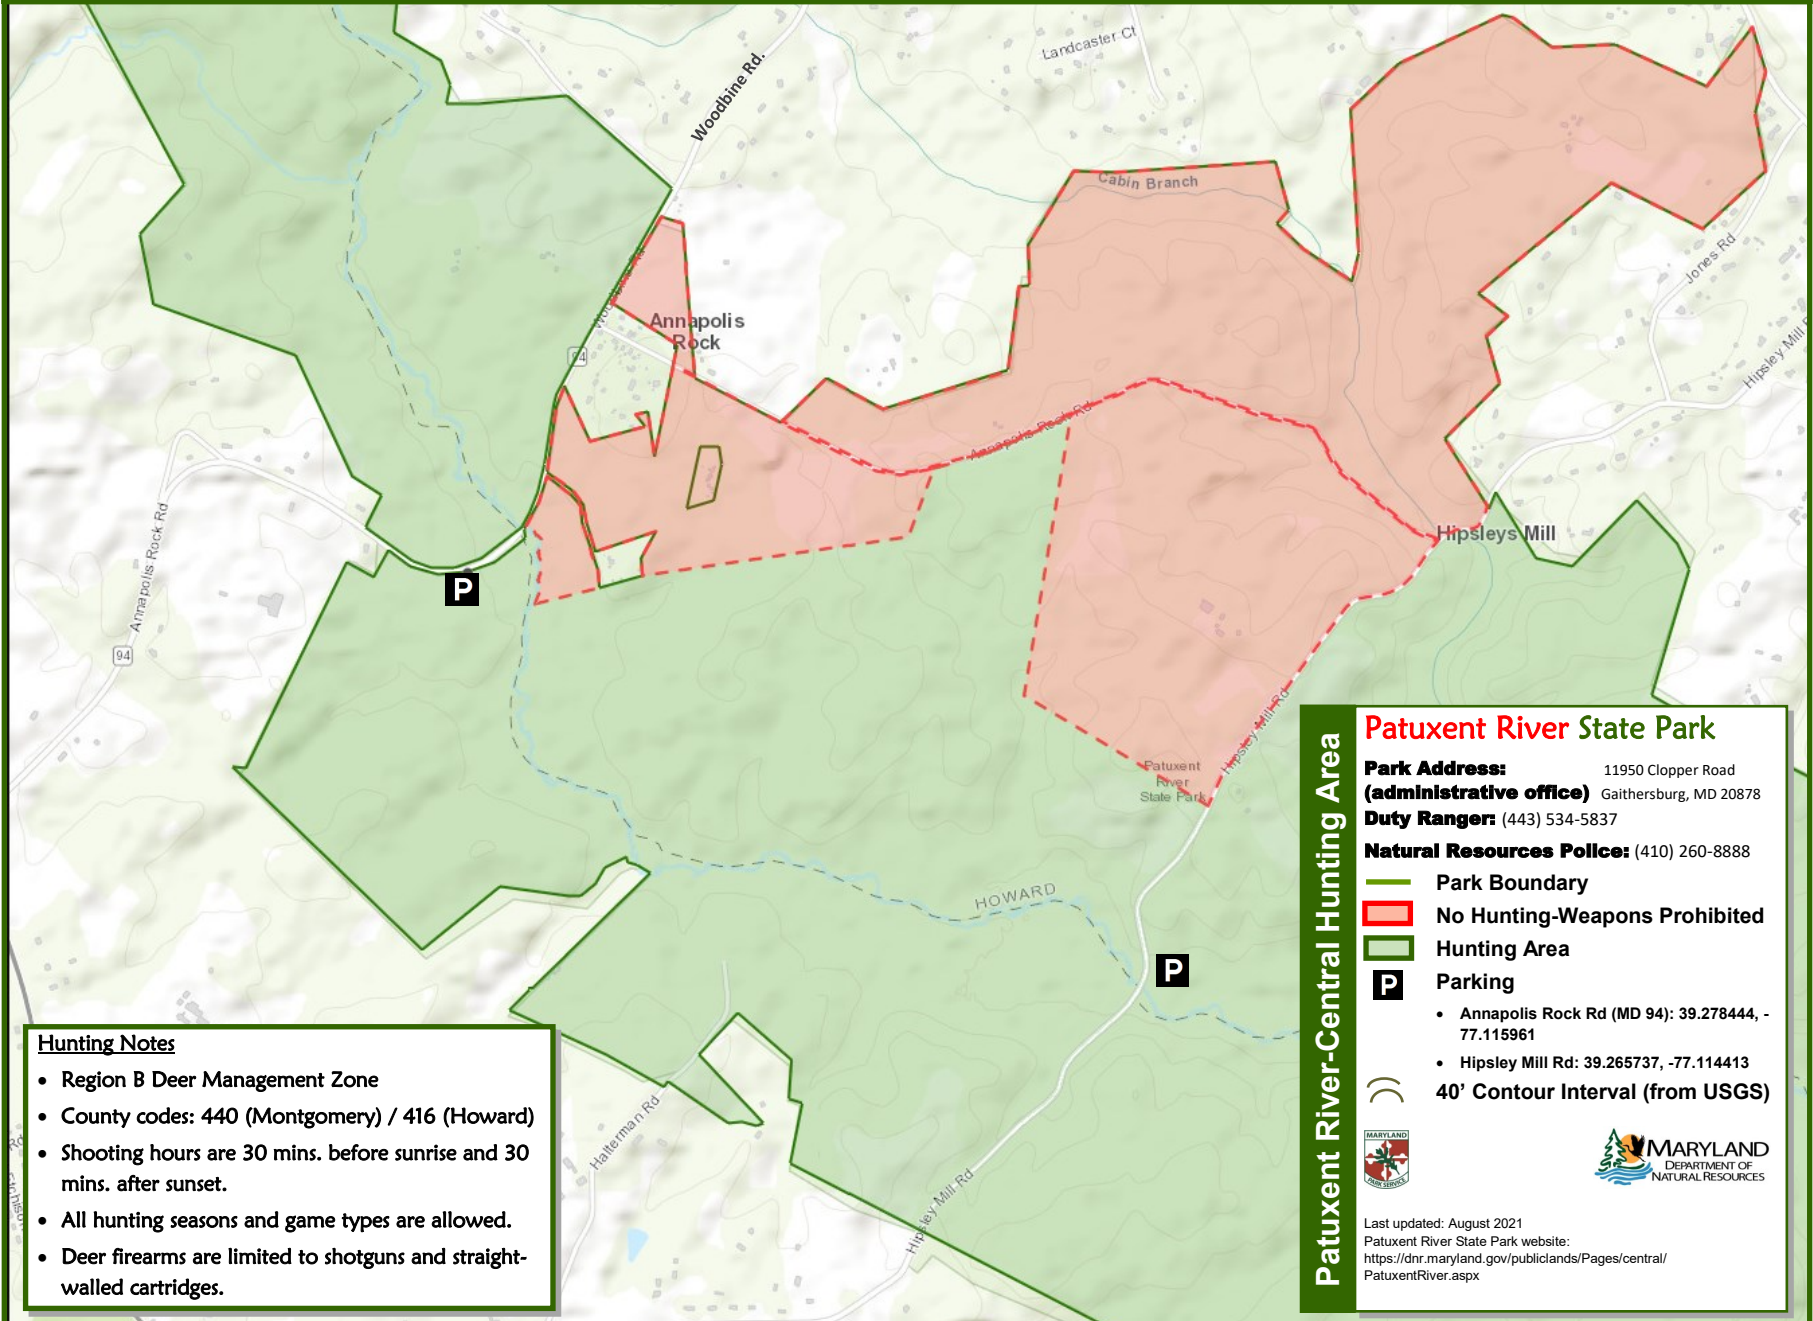

Hunting Notes

- Region B Deer Management Zone
- County codes: 440 (Montgomery) / 416 (Howard)
- Shooting hours are 30 mins. before sunrise and 30 mins. after sunset.
- All hunting seasons and game types are allowed.
- Deer firearms are limited to shotguns and straight-walled cartridges.