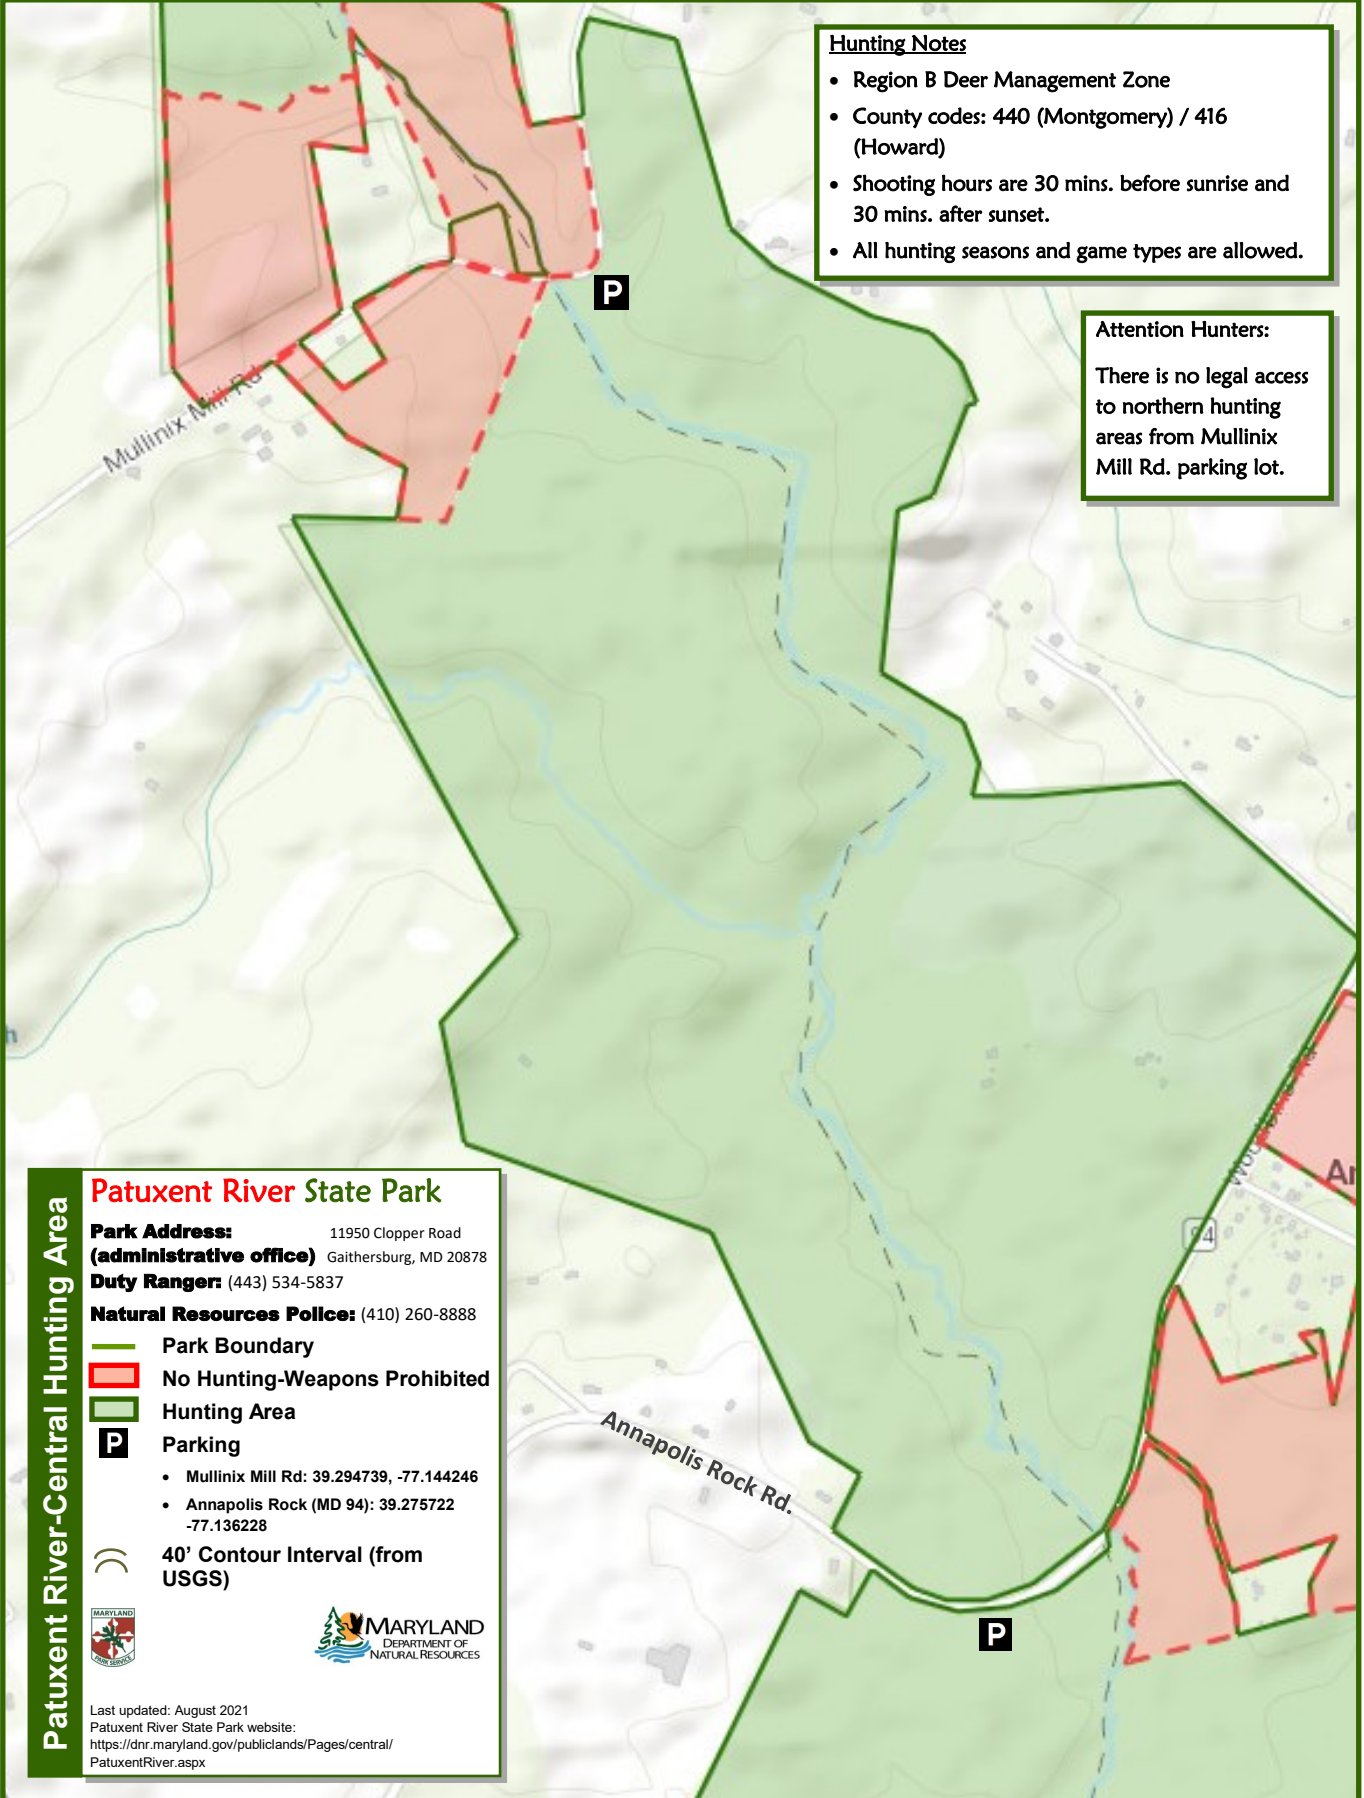

Patuxent River State Park-Central Hunting Area

Hunting Notes

- Region B Deer Management Zone
- County codes: 440 (Montgomery) / 416 (Howard)
- Shooting hours are 30 mins. before sunrise and 30 mins. after sunset.
- All hunting seasons and game types are allowed.

Attention Hunters:

There is no legal access to northern hunting areas from Mullinix Mill Rd. parking lot.

Patuxent River State Park

Park Address: 11950 Clopper Road
(administrative office) Gaithersburg, MD 20878
Duty Ranger: (443) 534-5837
Natural Resources Police: (410) 260-8888

Legend:

- Park Boundary
- No Hunting-Weapons Prohibited
- Hunting Area
- Parking
- 40' Contour Interval (from USGS)

MARYLAND
DEPARTMENT OF
NATURAL RESOURCES

Last updated: August 2021
Patuxent River State Park website:
<https://dnr.maryland.gov/publiclands/Pages/central/PatuxentRiver.aspx>