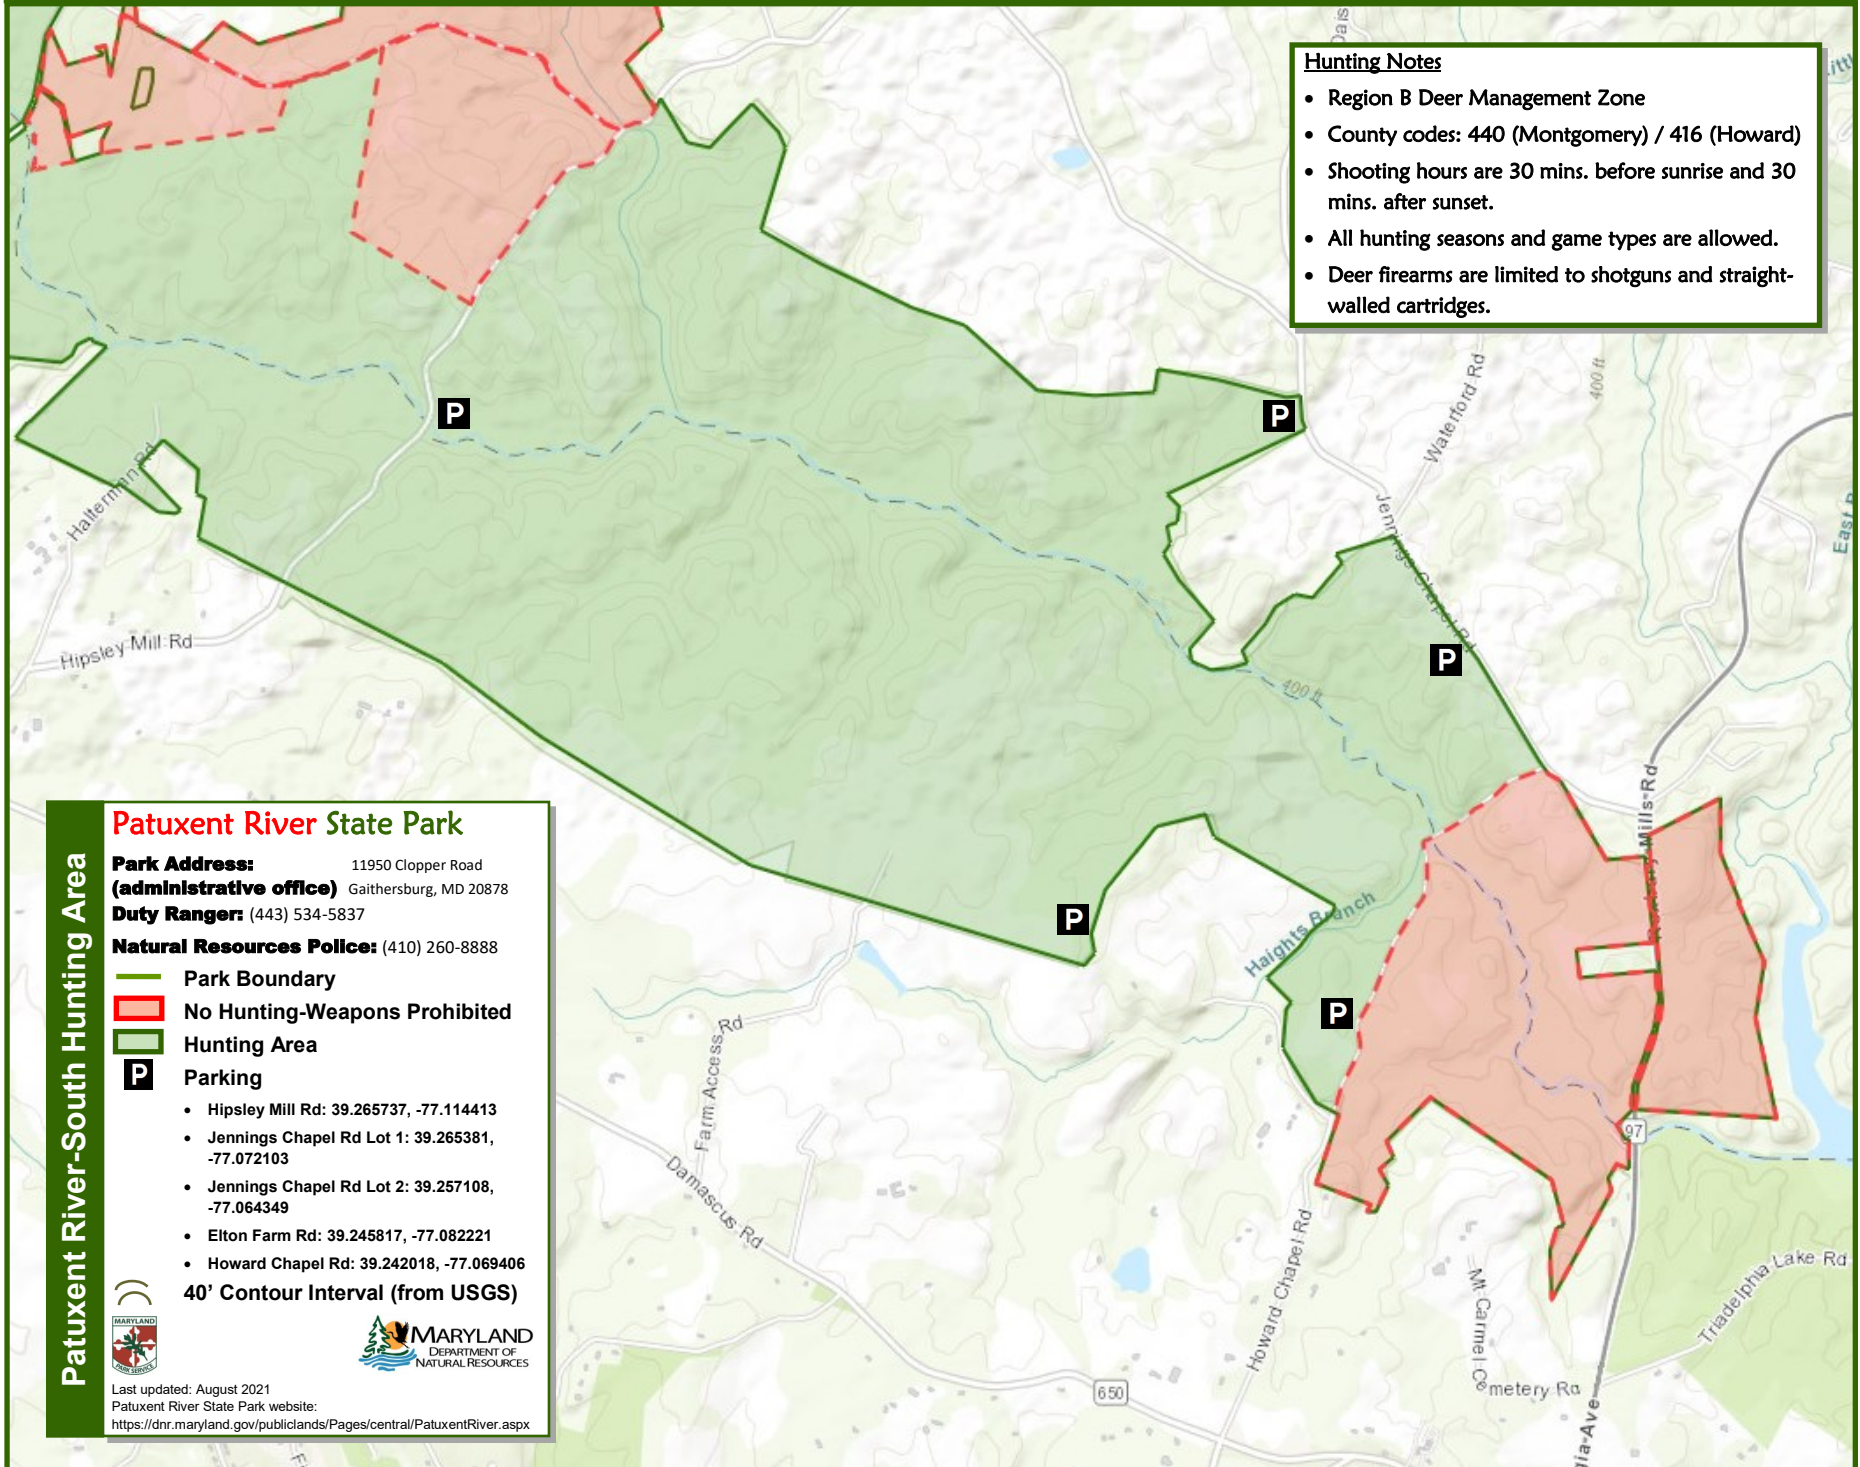

Patuxent River State Park-South Hunting Area

Hunting Notes

- Region B Deer Management Zone
- County codes: 440 (Montgomery) / 416 (Howard)
- Shooting hours are 30 mins. before sunrise and 30 mins. after sunset.
- All hunting seasons and game types are allowed.
- Deer firearms are limited to shotguns and straight-walled cartridges.

Patuxent River State Park

Park Address: 11950 Clopper Road
Gaithersburg, MD 20878

Duty Ranger: (443) 534-5837

Natural Resources Police: (410) 260-8888

Park Boundary

No Hunting-Weapons Prohibited

Hunting Area

Parking

- Hipsley Mill Rd: 39.265737, -77.114413
- Jennings Chapel Rd Lot 1: 39.265381, -77.072103
- Jennings Chapel Rd Lot 2: 39.257108, -77.064349
- Elton Farm Rd: 39.245817, -77.082221
- Howard Chapel Rd: 39.242018, -77.069406

40' Contour Interval (from USGS)

Last updated: August 2021
Patuxent River State Park website:
<https://dnr.maryland.gov/publiclands/Pages/central/PatuxentRiver.aspx>

Patuxent River-South Hunting Area