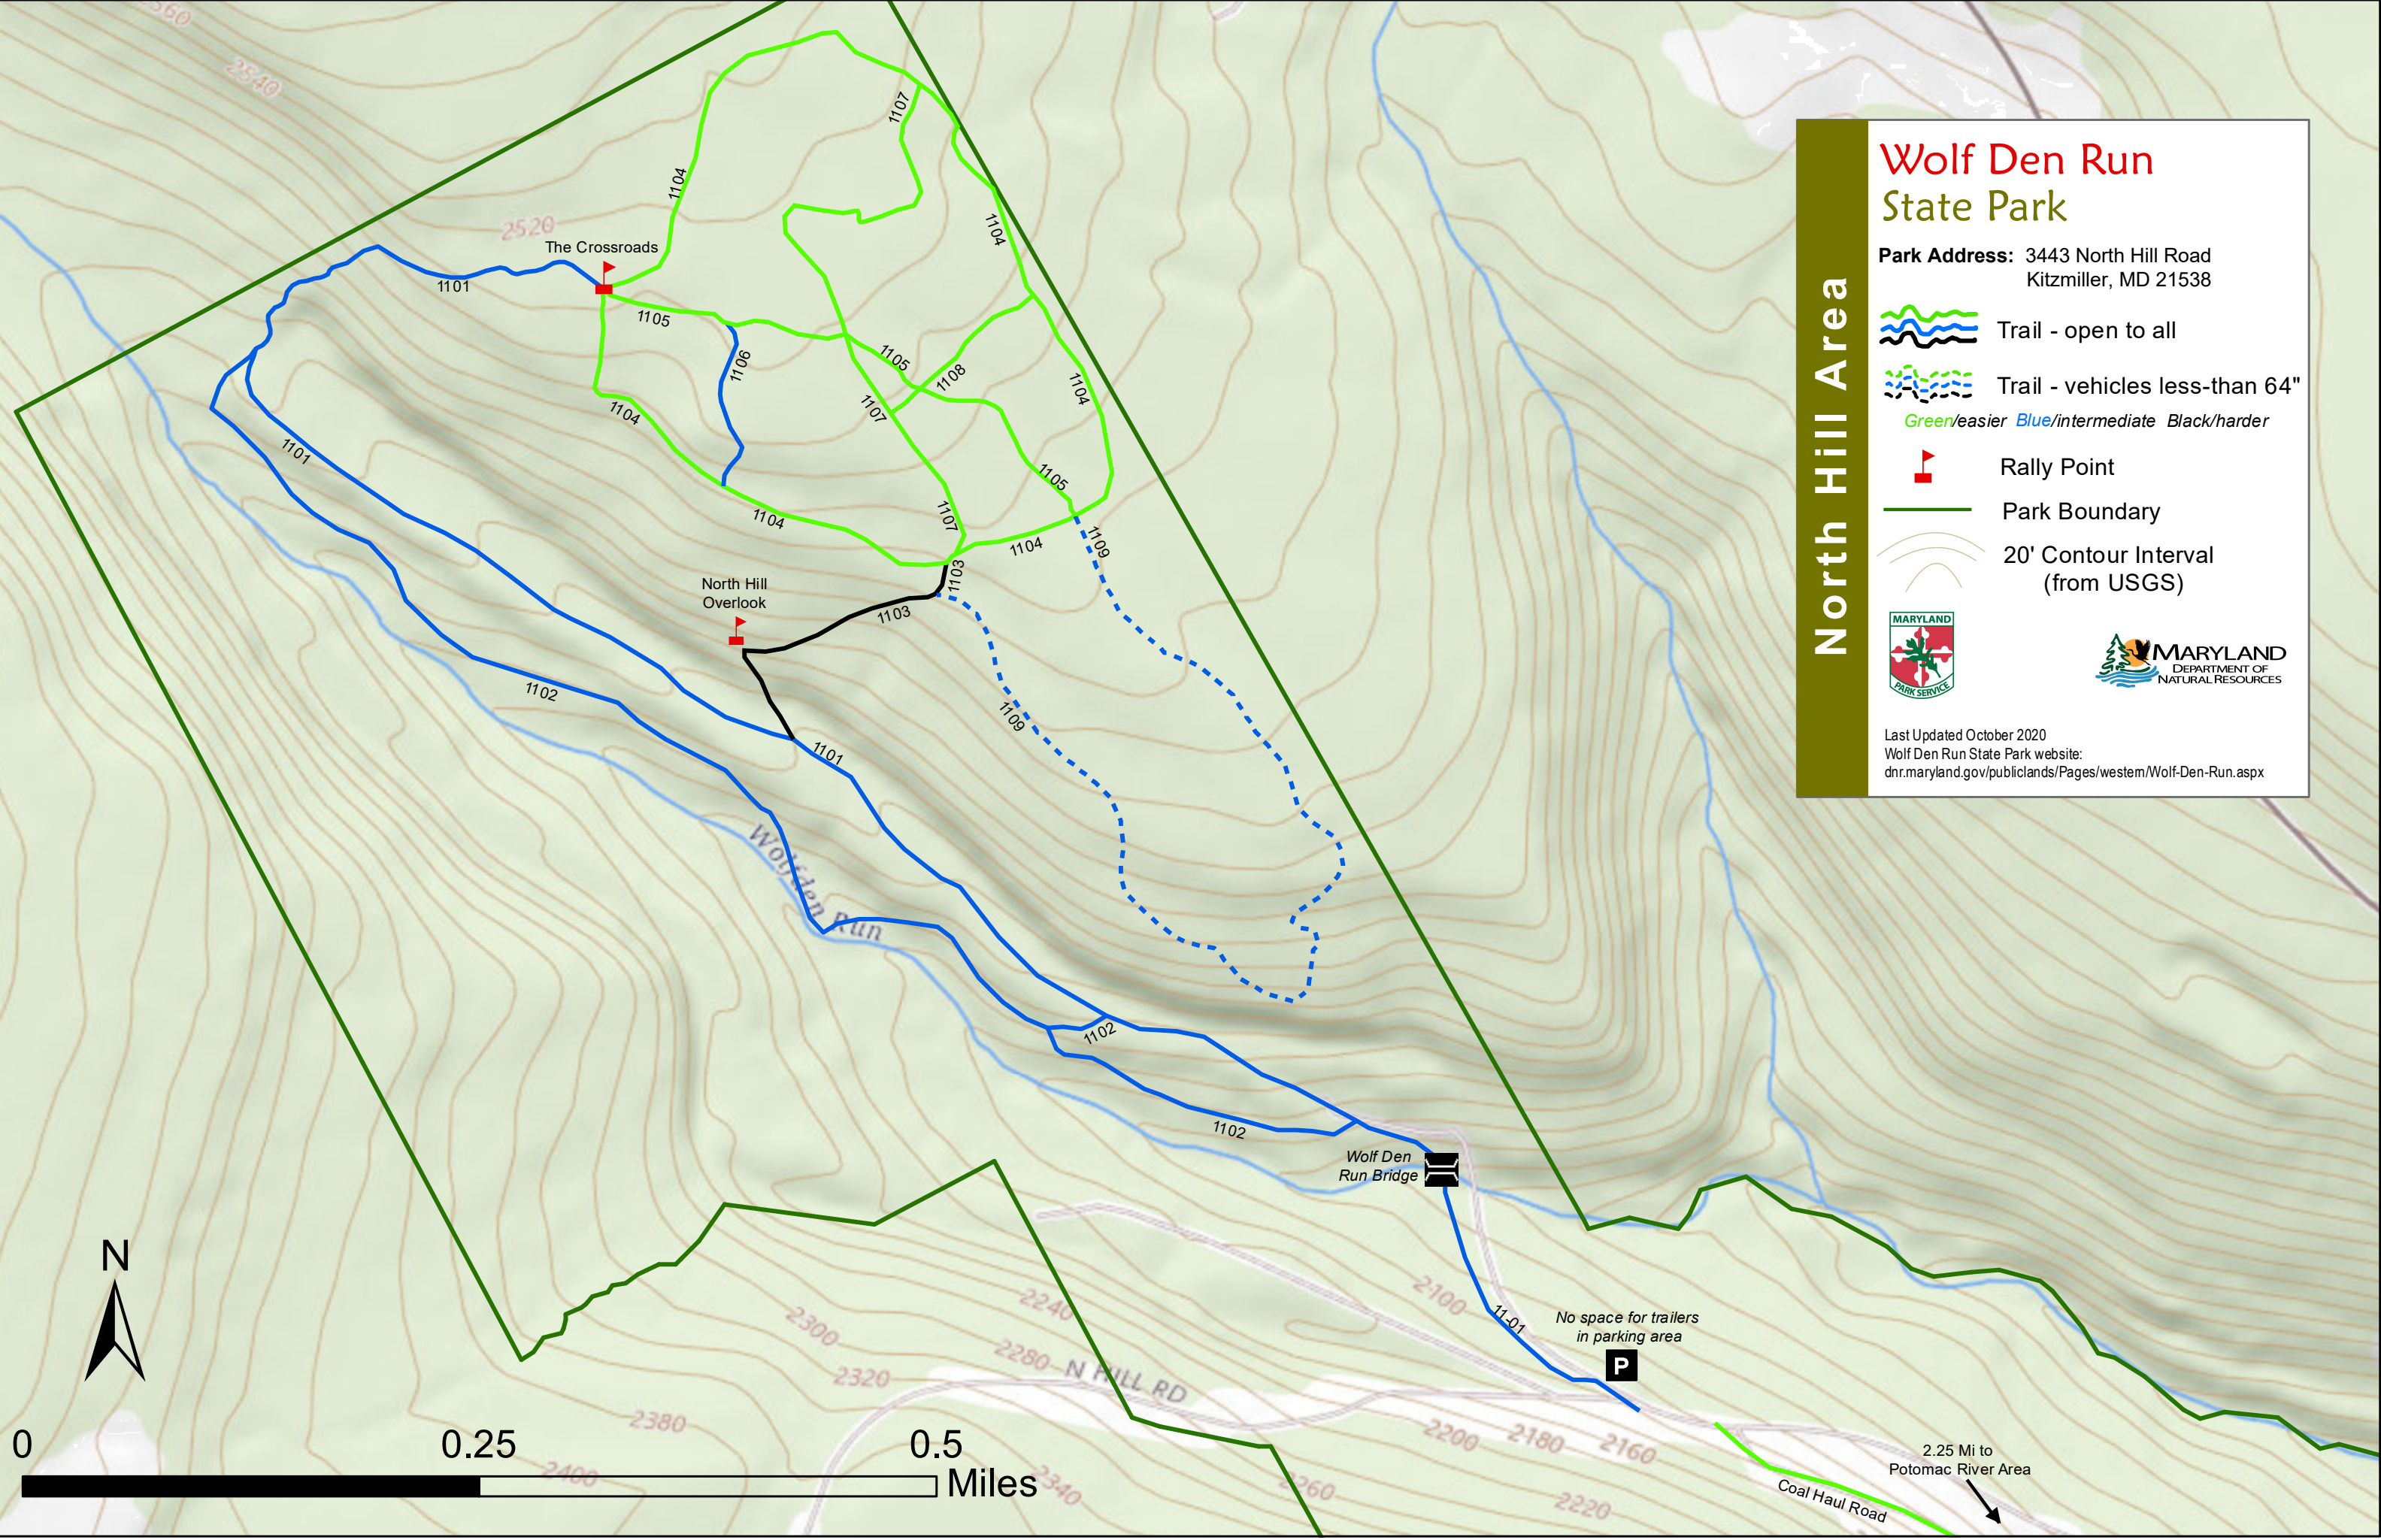

Wolf Den Run State Park

Park Address: 3443 North Hill Road
Kitzmilller, MD 21538

-  Trail - open to all
-  Trail - vehicles less-than 64"
- Green/easier Blue/intermediate Black/harder*
-  Rally Point
-  Park Boundary
-  20' Contour Interval (from USGS)

Last Updated October 2020
Wolf Den Run State Park website:
dnr.maryland.gov/publiclands/Pages/western/Wolf-Den-Run.aspx

North Hill Area

2.25 Mi to Potomac River Area

Coal Haul Road