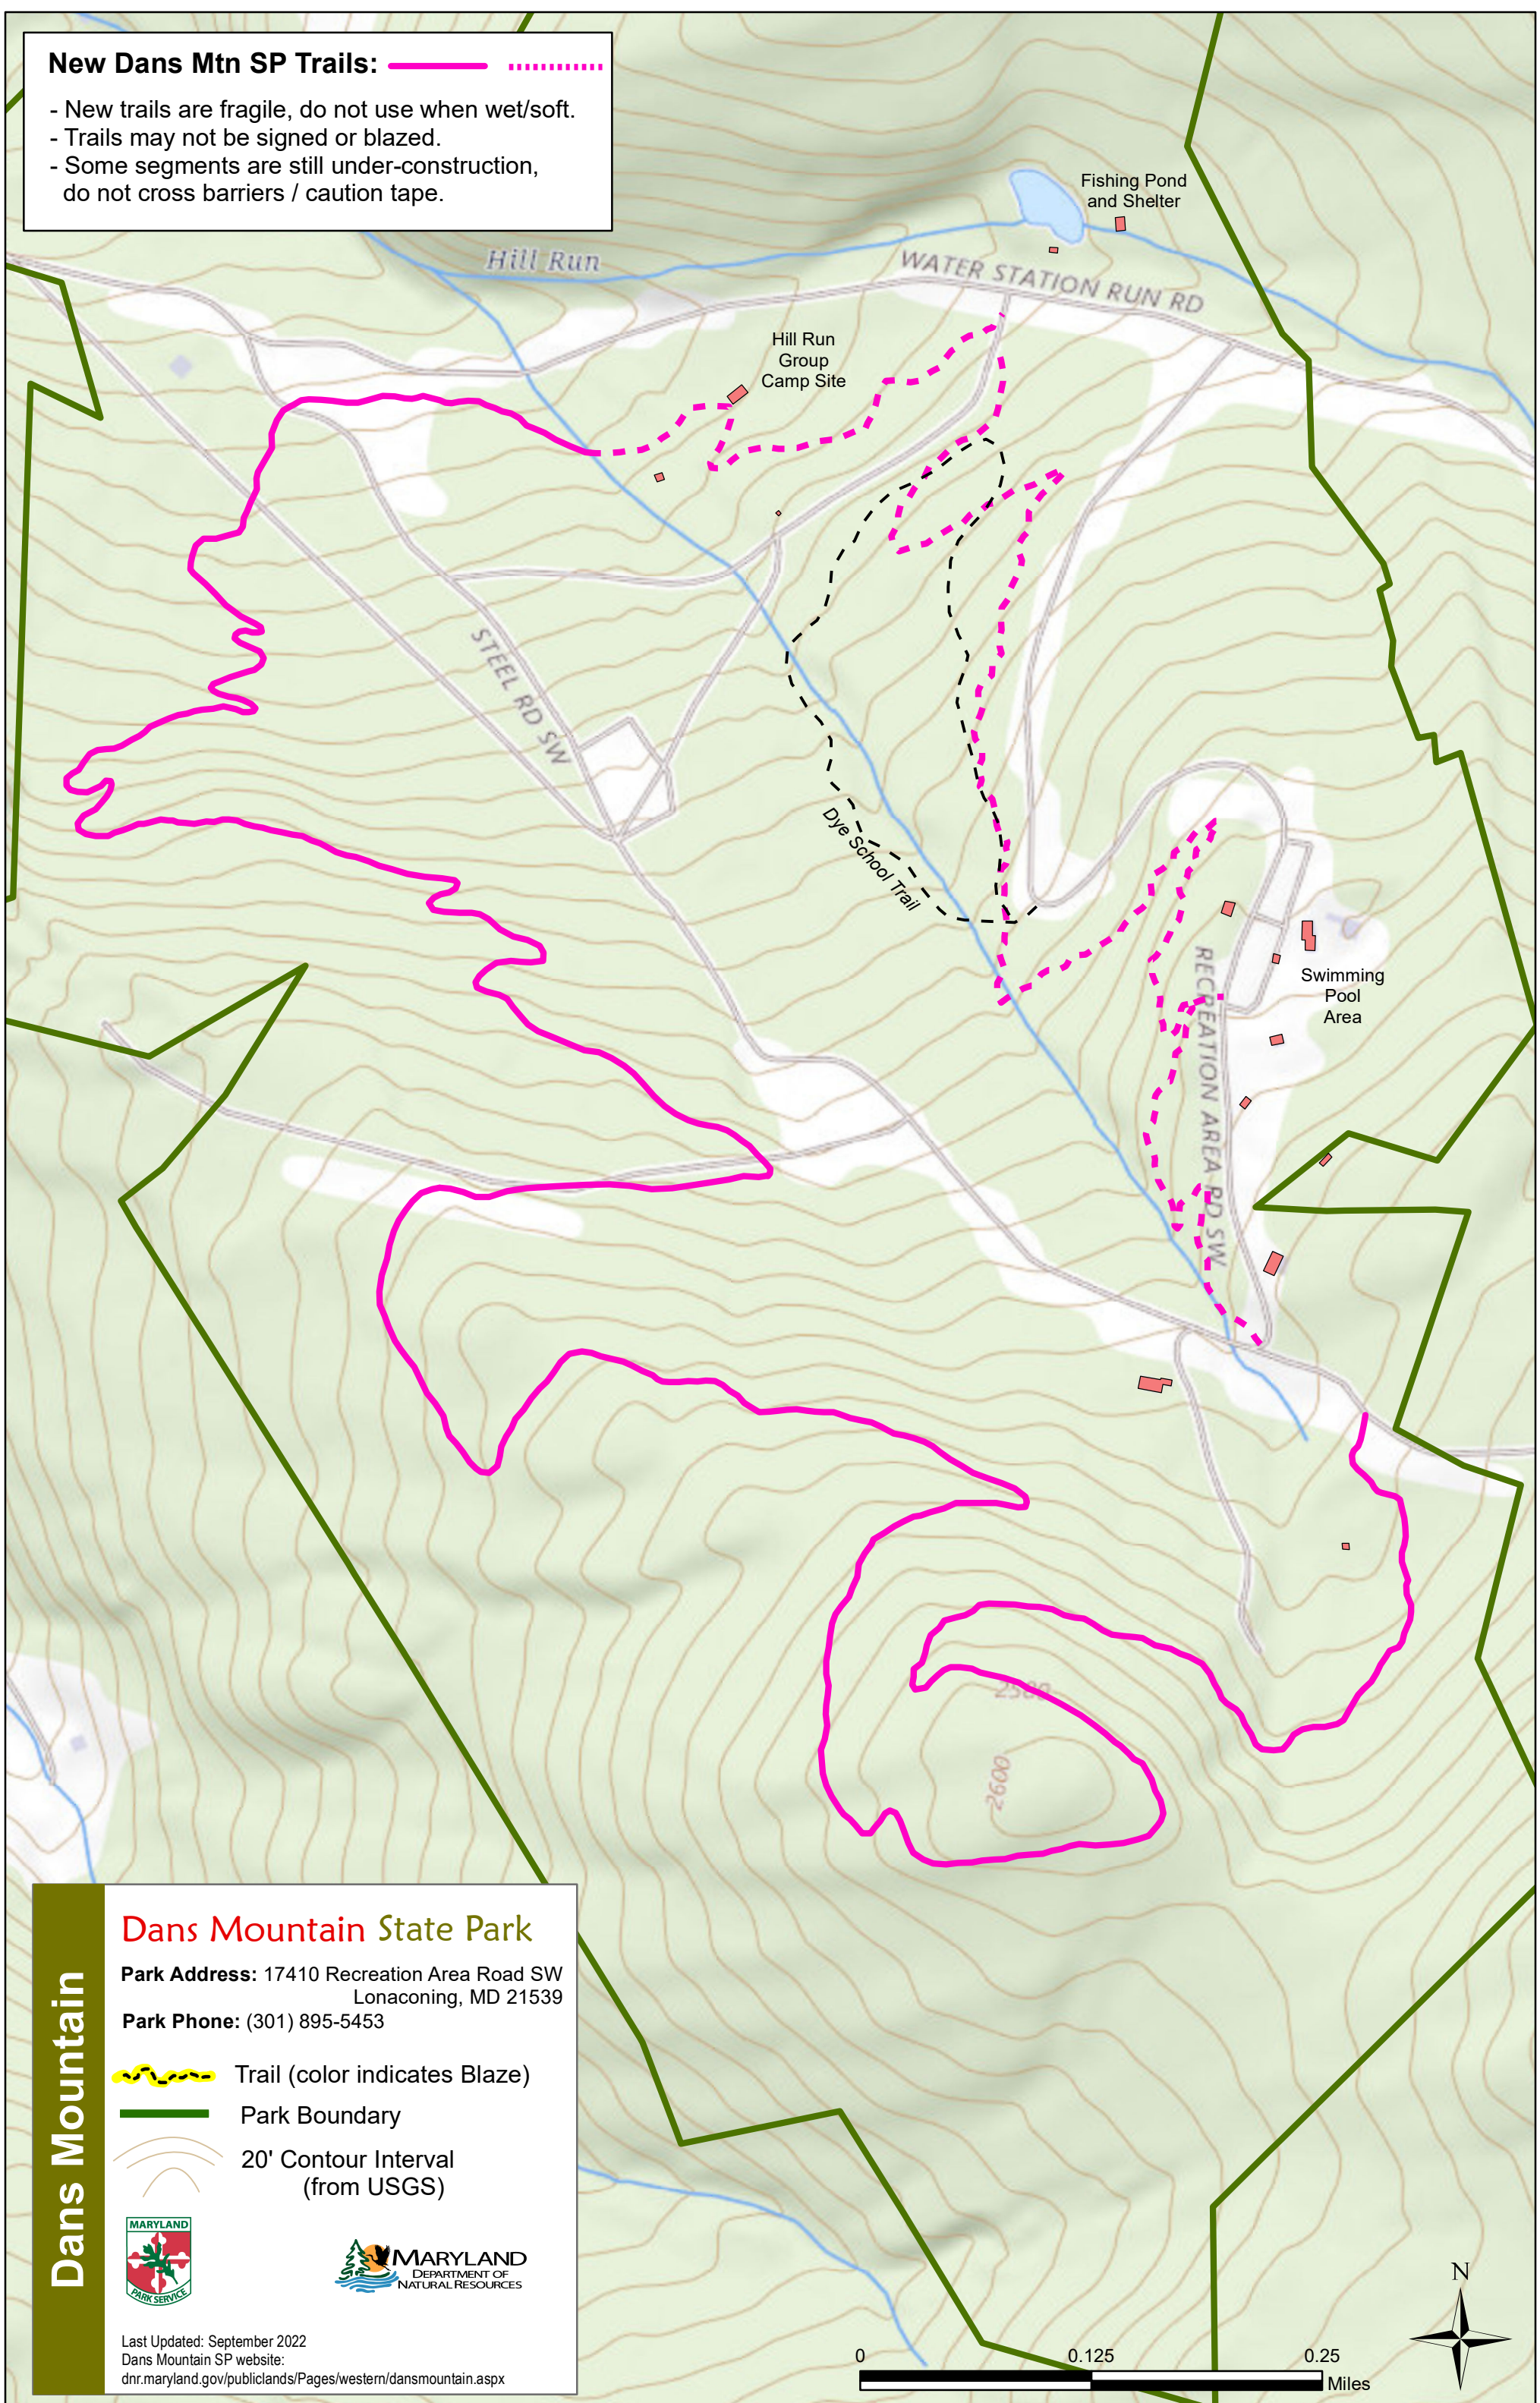

New Dans Mtn SP Trails: ———— ······

- New trails are fragile, do not use when wet/soft.
- Trails may not be signed or blazed.
- Some segments are still under-construction, do not cross barriers / caution tape.

Dans Mountain

Dans Mountain State Park

Park Address: 17410 Recreation Area Road SW
Lonaconing, MD 21539
Park Phone: (301) 895-5453

-  Trail (color indicates Blaze)
-  Park Boundary
-  20' Contour Interval (from USGS)

Last Updated: September 2022
Dans Mountain SP website:
dnr.maryland.gov/publiclands/Pages/western/dansmountain.aspx