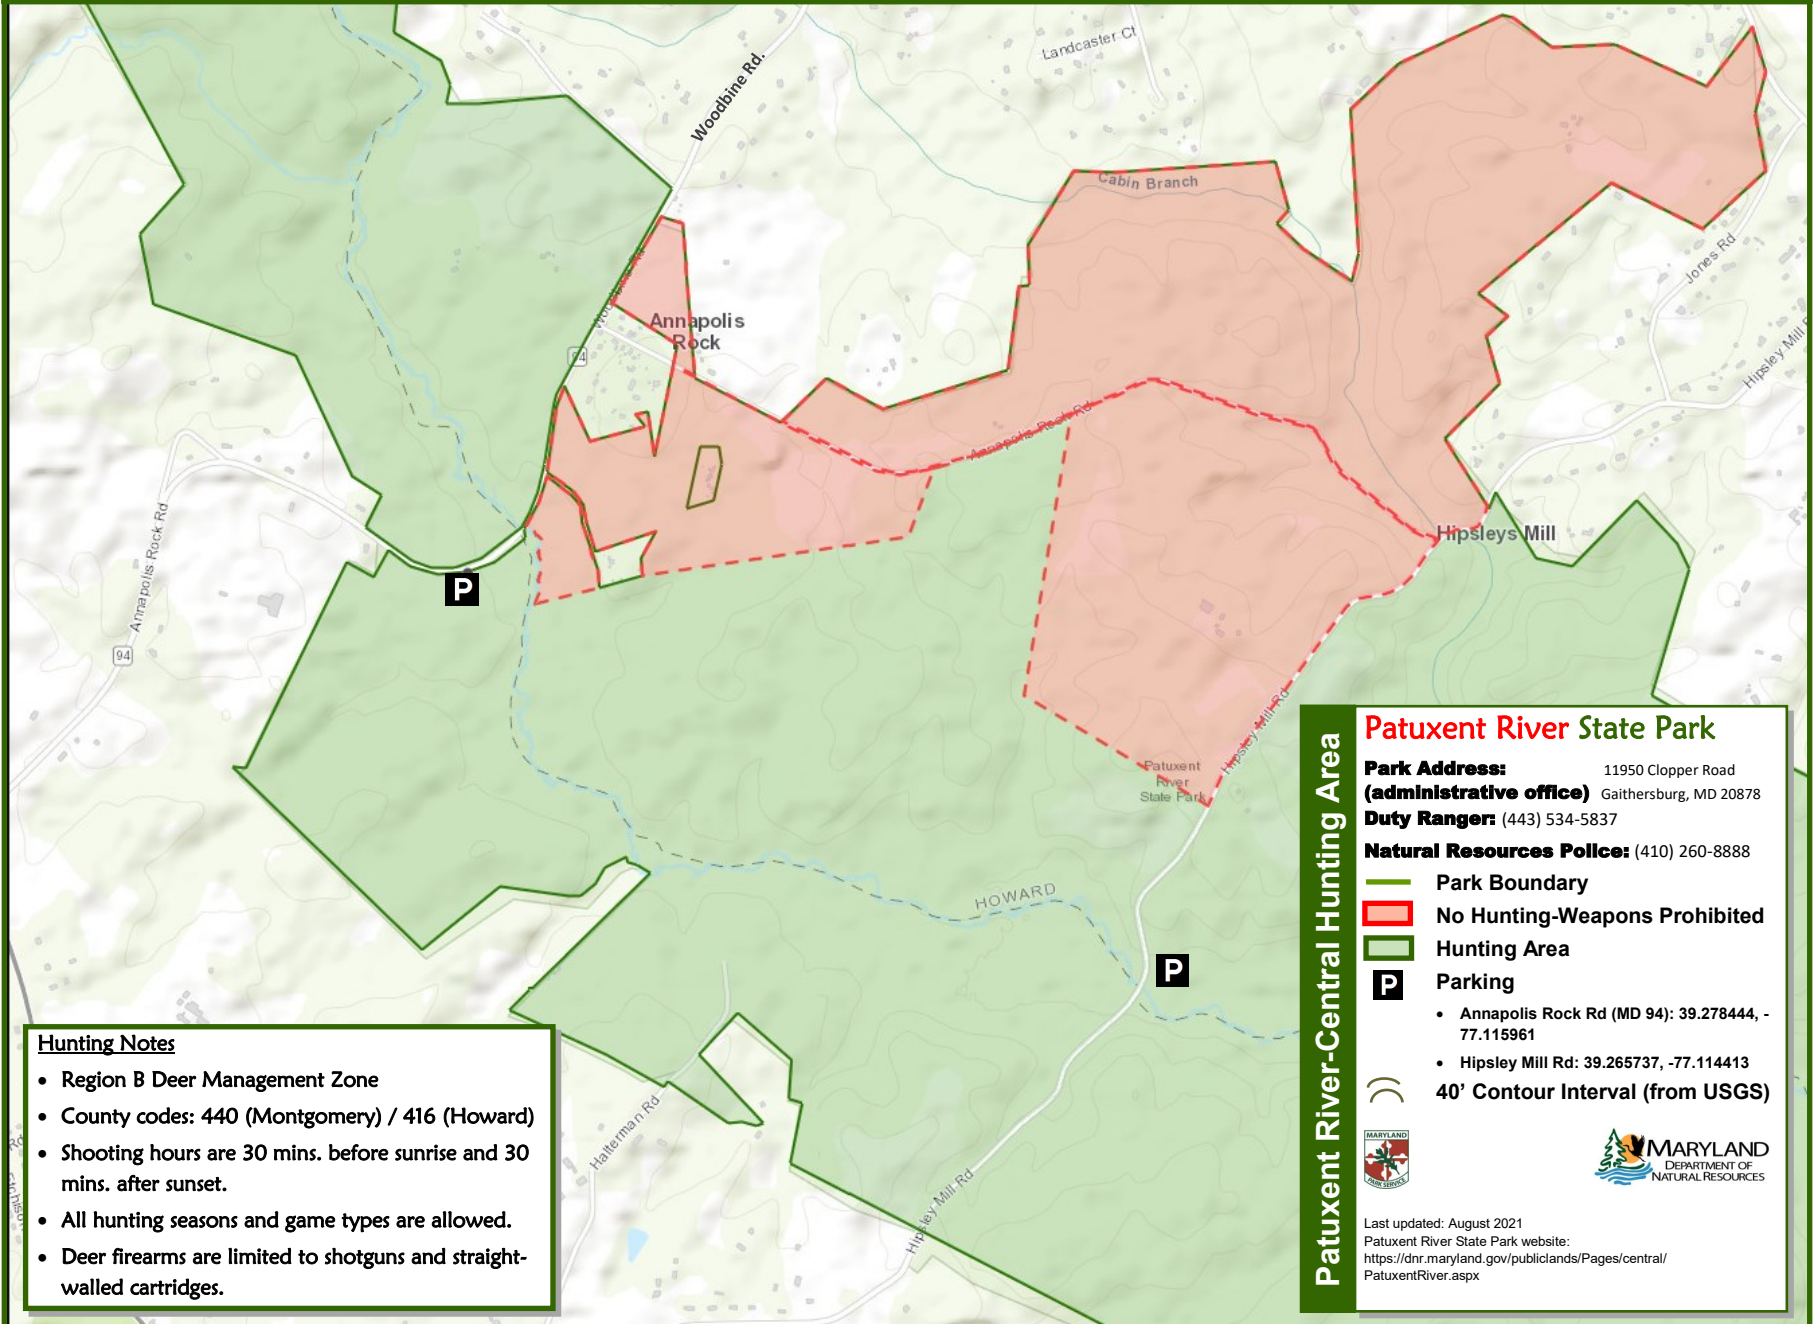

Patuxent River State Park-Central Hunting Area

Hunting Notes

- Region B Deer Management Zone
- County codes: 440 (Montgomery) / 416 (Howard)
- Shooting hours are 30 mins. before sunrise and 30 mins. after sunset.
- All hunting seasons and game types are allowed.
- Deer firearms are limited to shotguns and straight-walled cartridges.

-  Park Boundary
-  No Hunting-Weapons Prohibited
-  Hunting Area
-  Parking
 - Annapolis Rock Rd (MD 94): 39.278444, -77.115961
 - Hipsley Mill Rd: 39.265737, -77.114413
-  40' Contour Interval (from USGS)