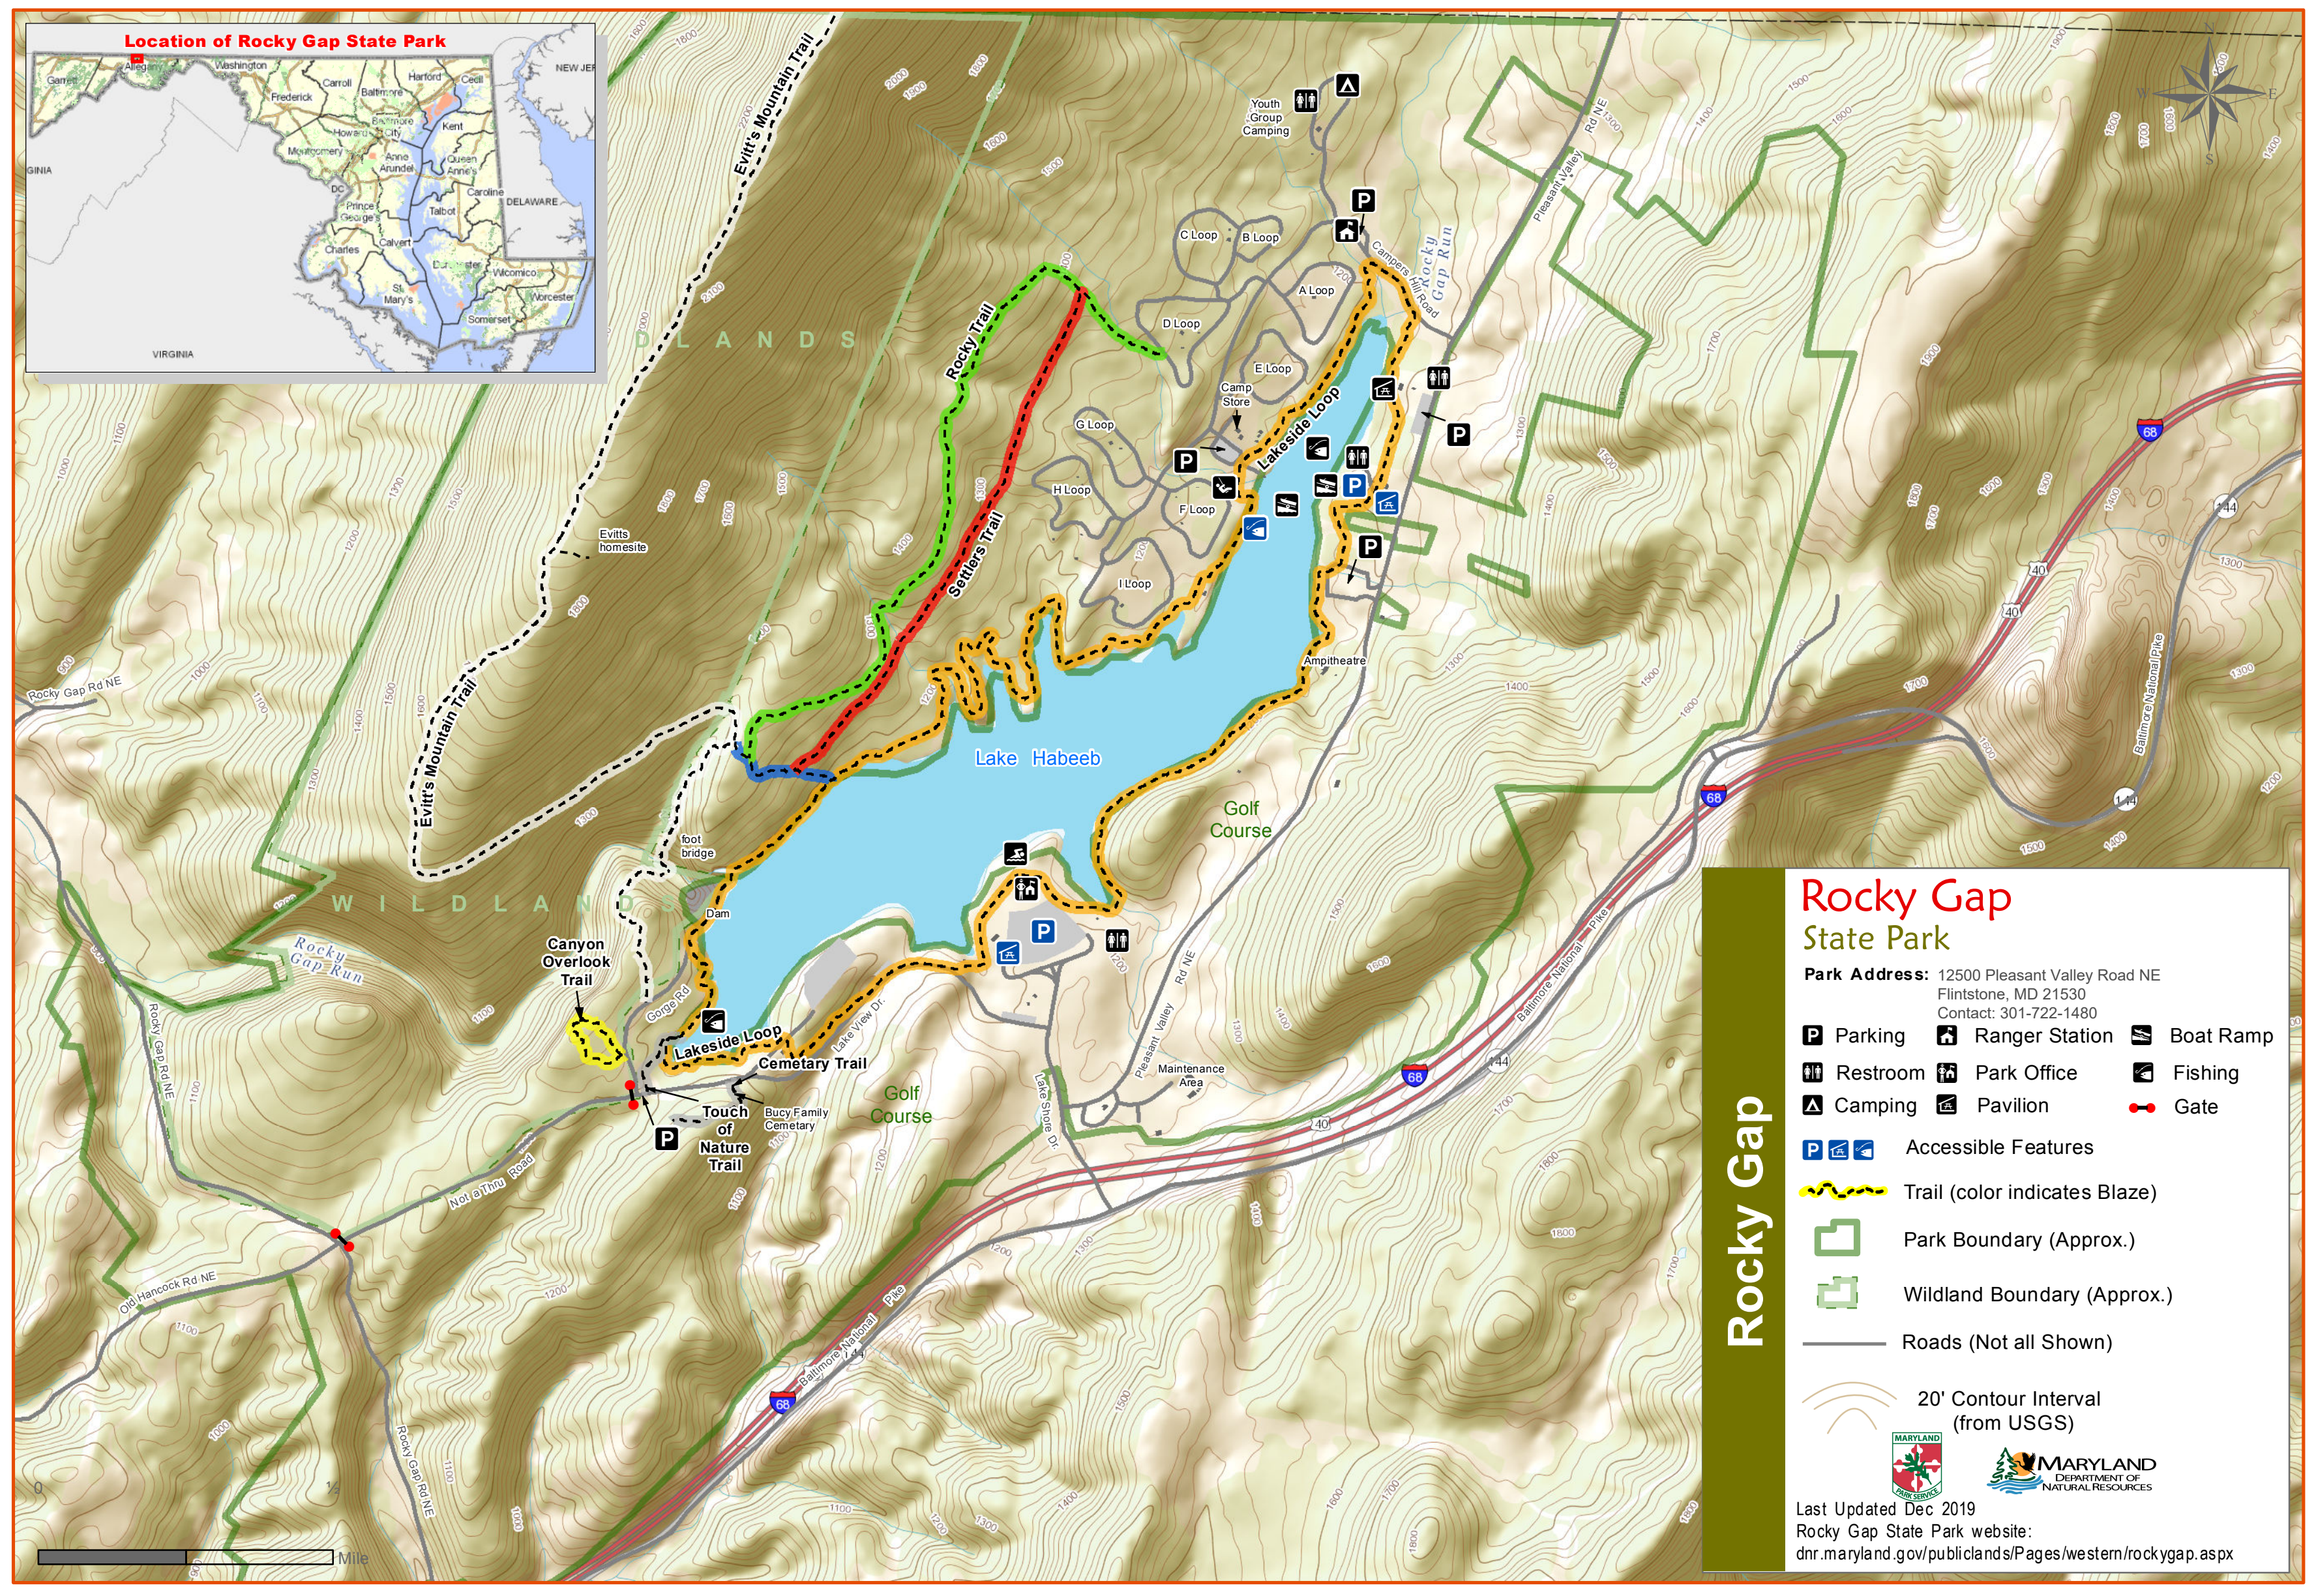

Location of Rocky Gap State Park

Rocky Gap State Park

Park Address: 12500 Pleasant Valley Road NE
 Flintstone, MD 21530
 Contact: 301-722-1480

- Parking
- Ranger Station
- Boat Ramp
- Restroom
- Park Office
- Fishing
- Camping
- Pavilion
- Gate

- Accessible Features
- Trail (color indicates Blaze)
- Park Boundary (Approx.)
- Wildland Boundary (Approx.)
- Roads (Not all Shown)
- 20' Contour Interval (from USGS)

Last Updated Dec 2019
 Rocky Gap State Park website:
dnr.maryland.gov/publiclands/Pages/western/rockygap.aspx

Rocky Gap