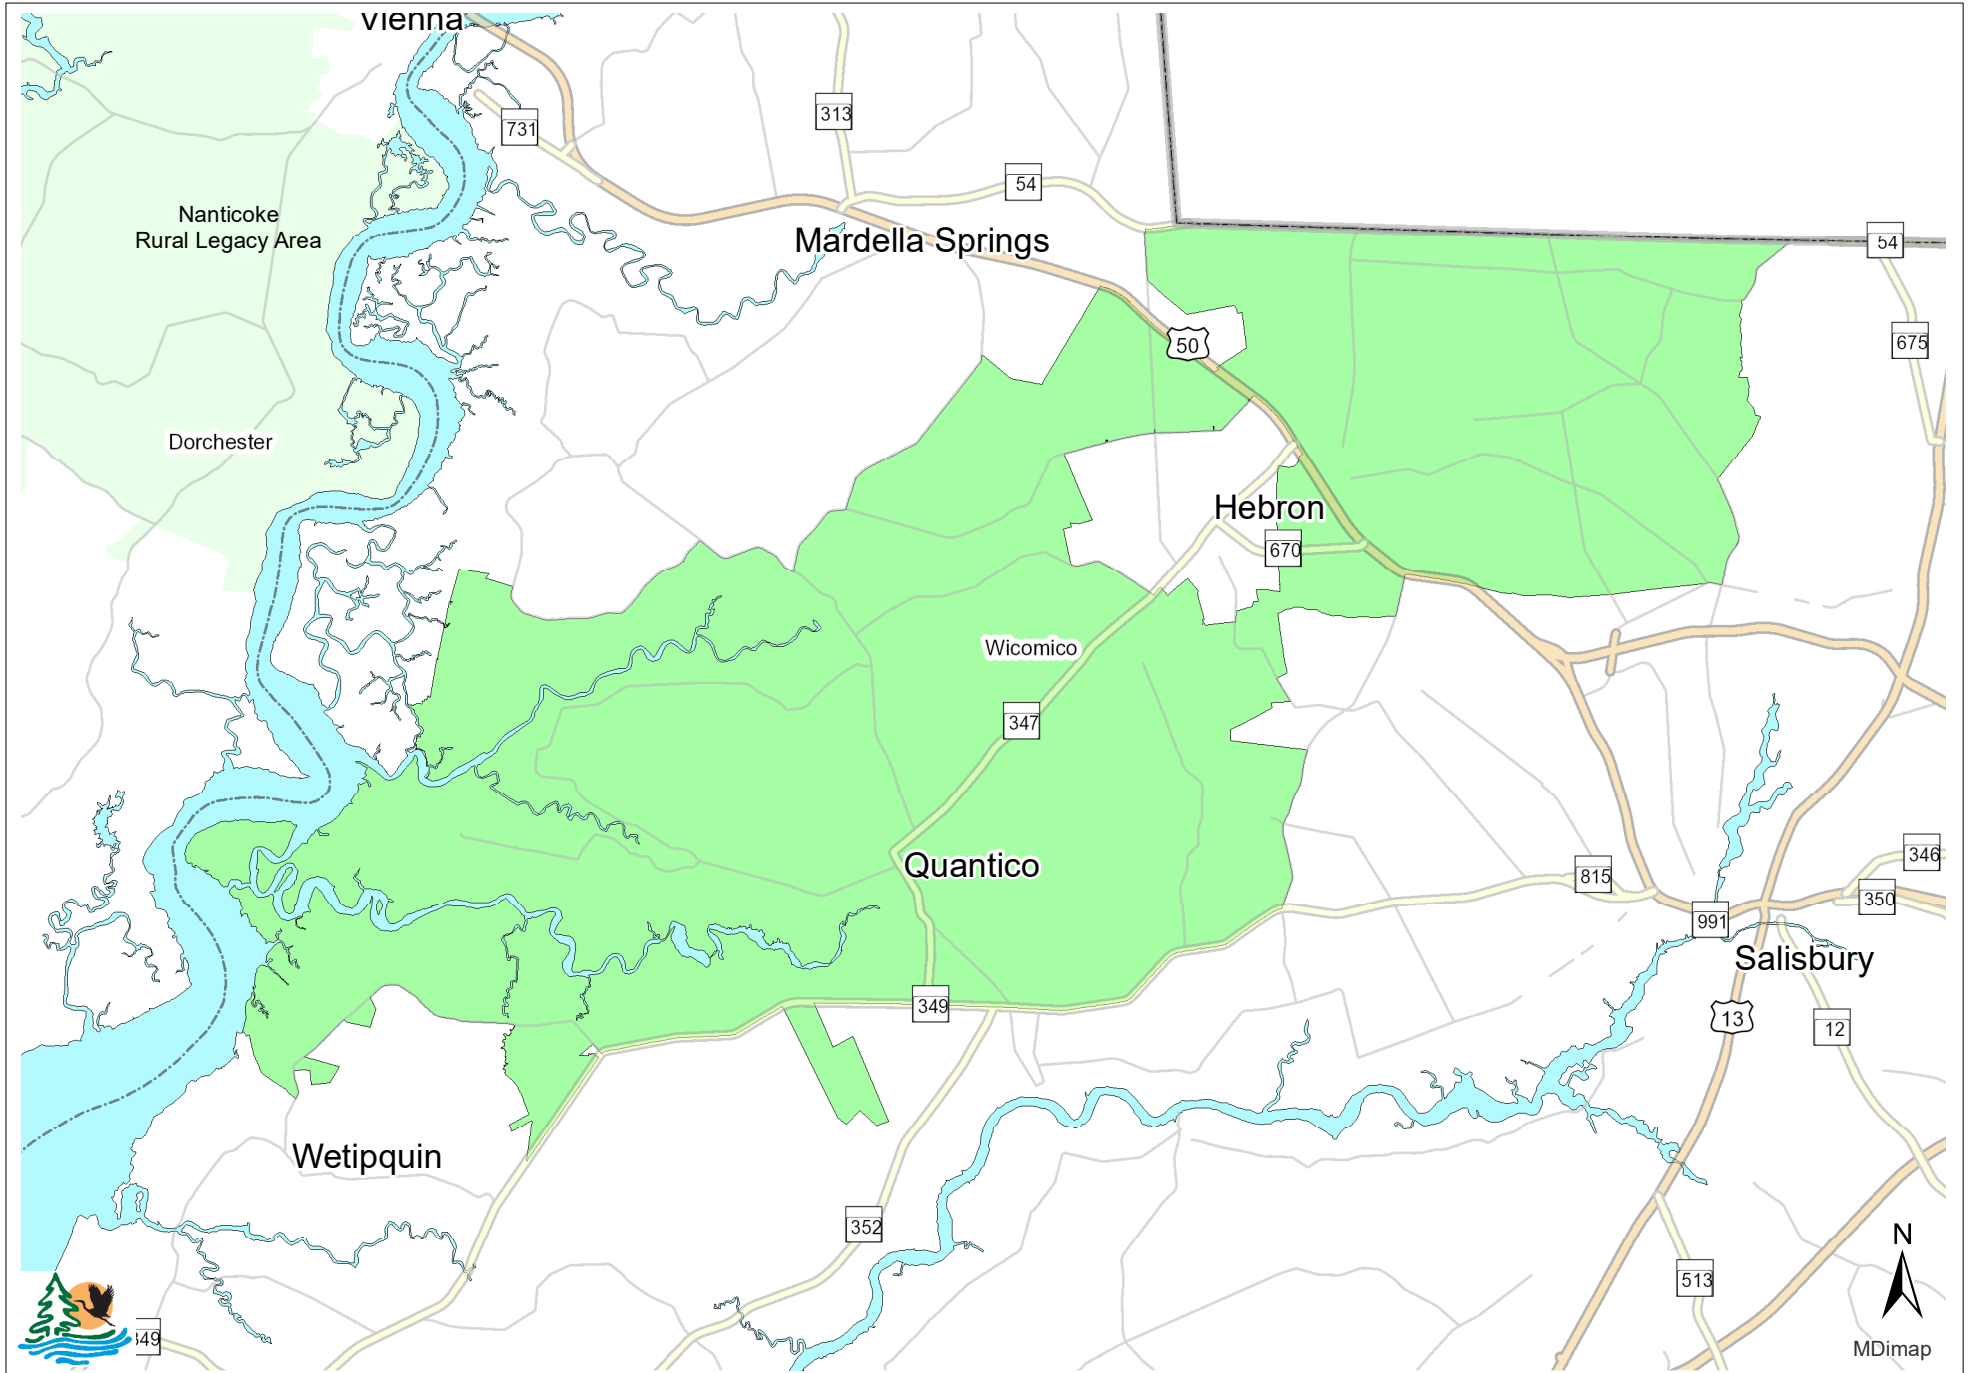

Quantico Creek Rural Legacy Area

Map Production Date: January 2019