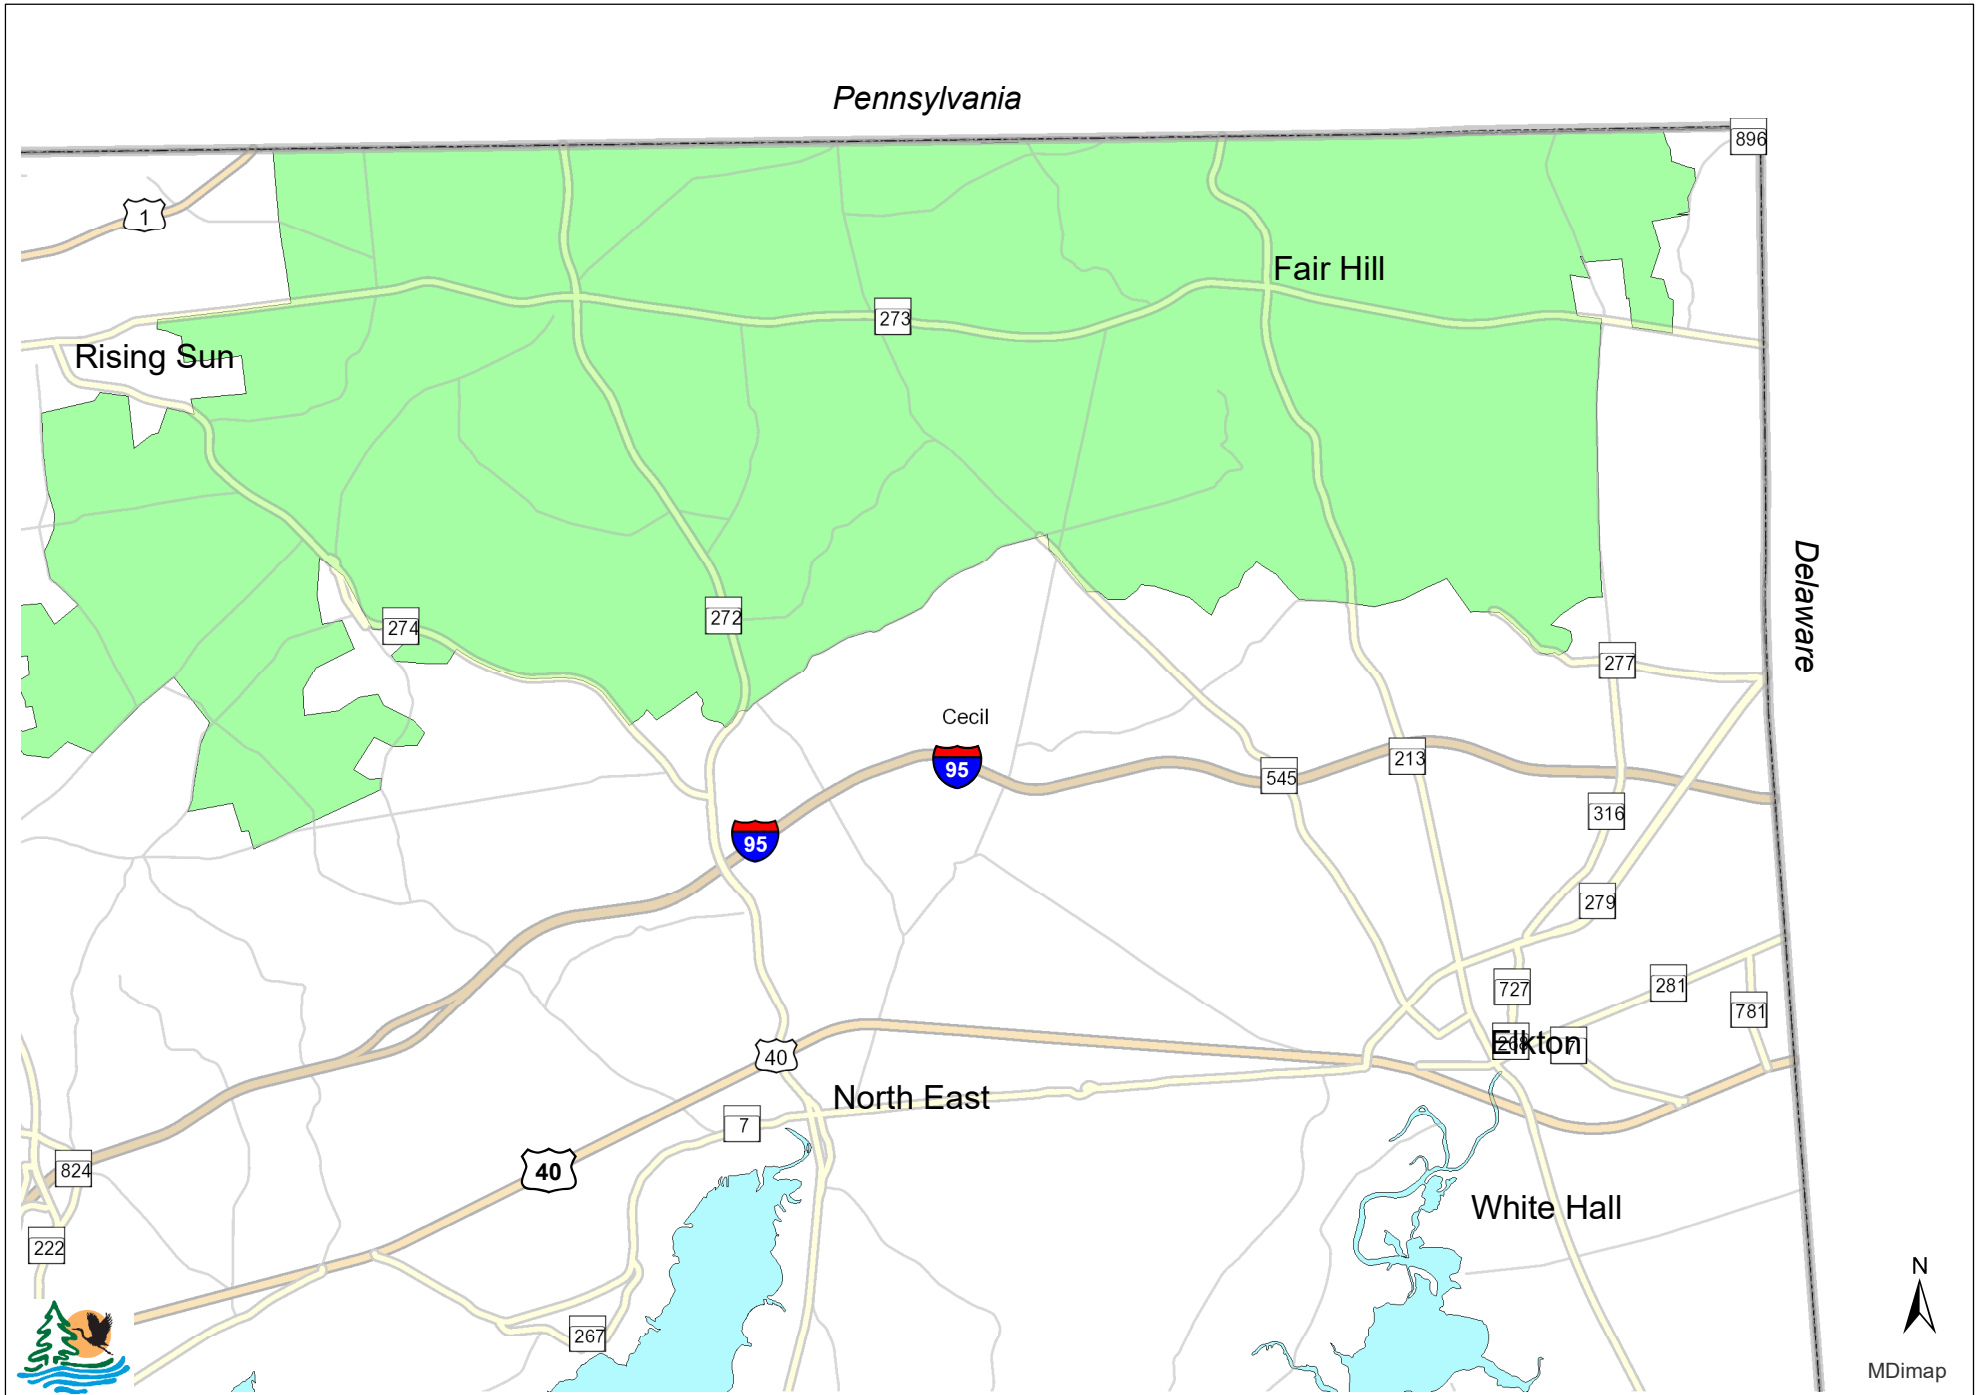

# Fair Hill Rural Legacy Area

Map Production Date: January 2019