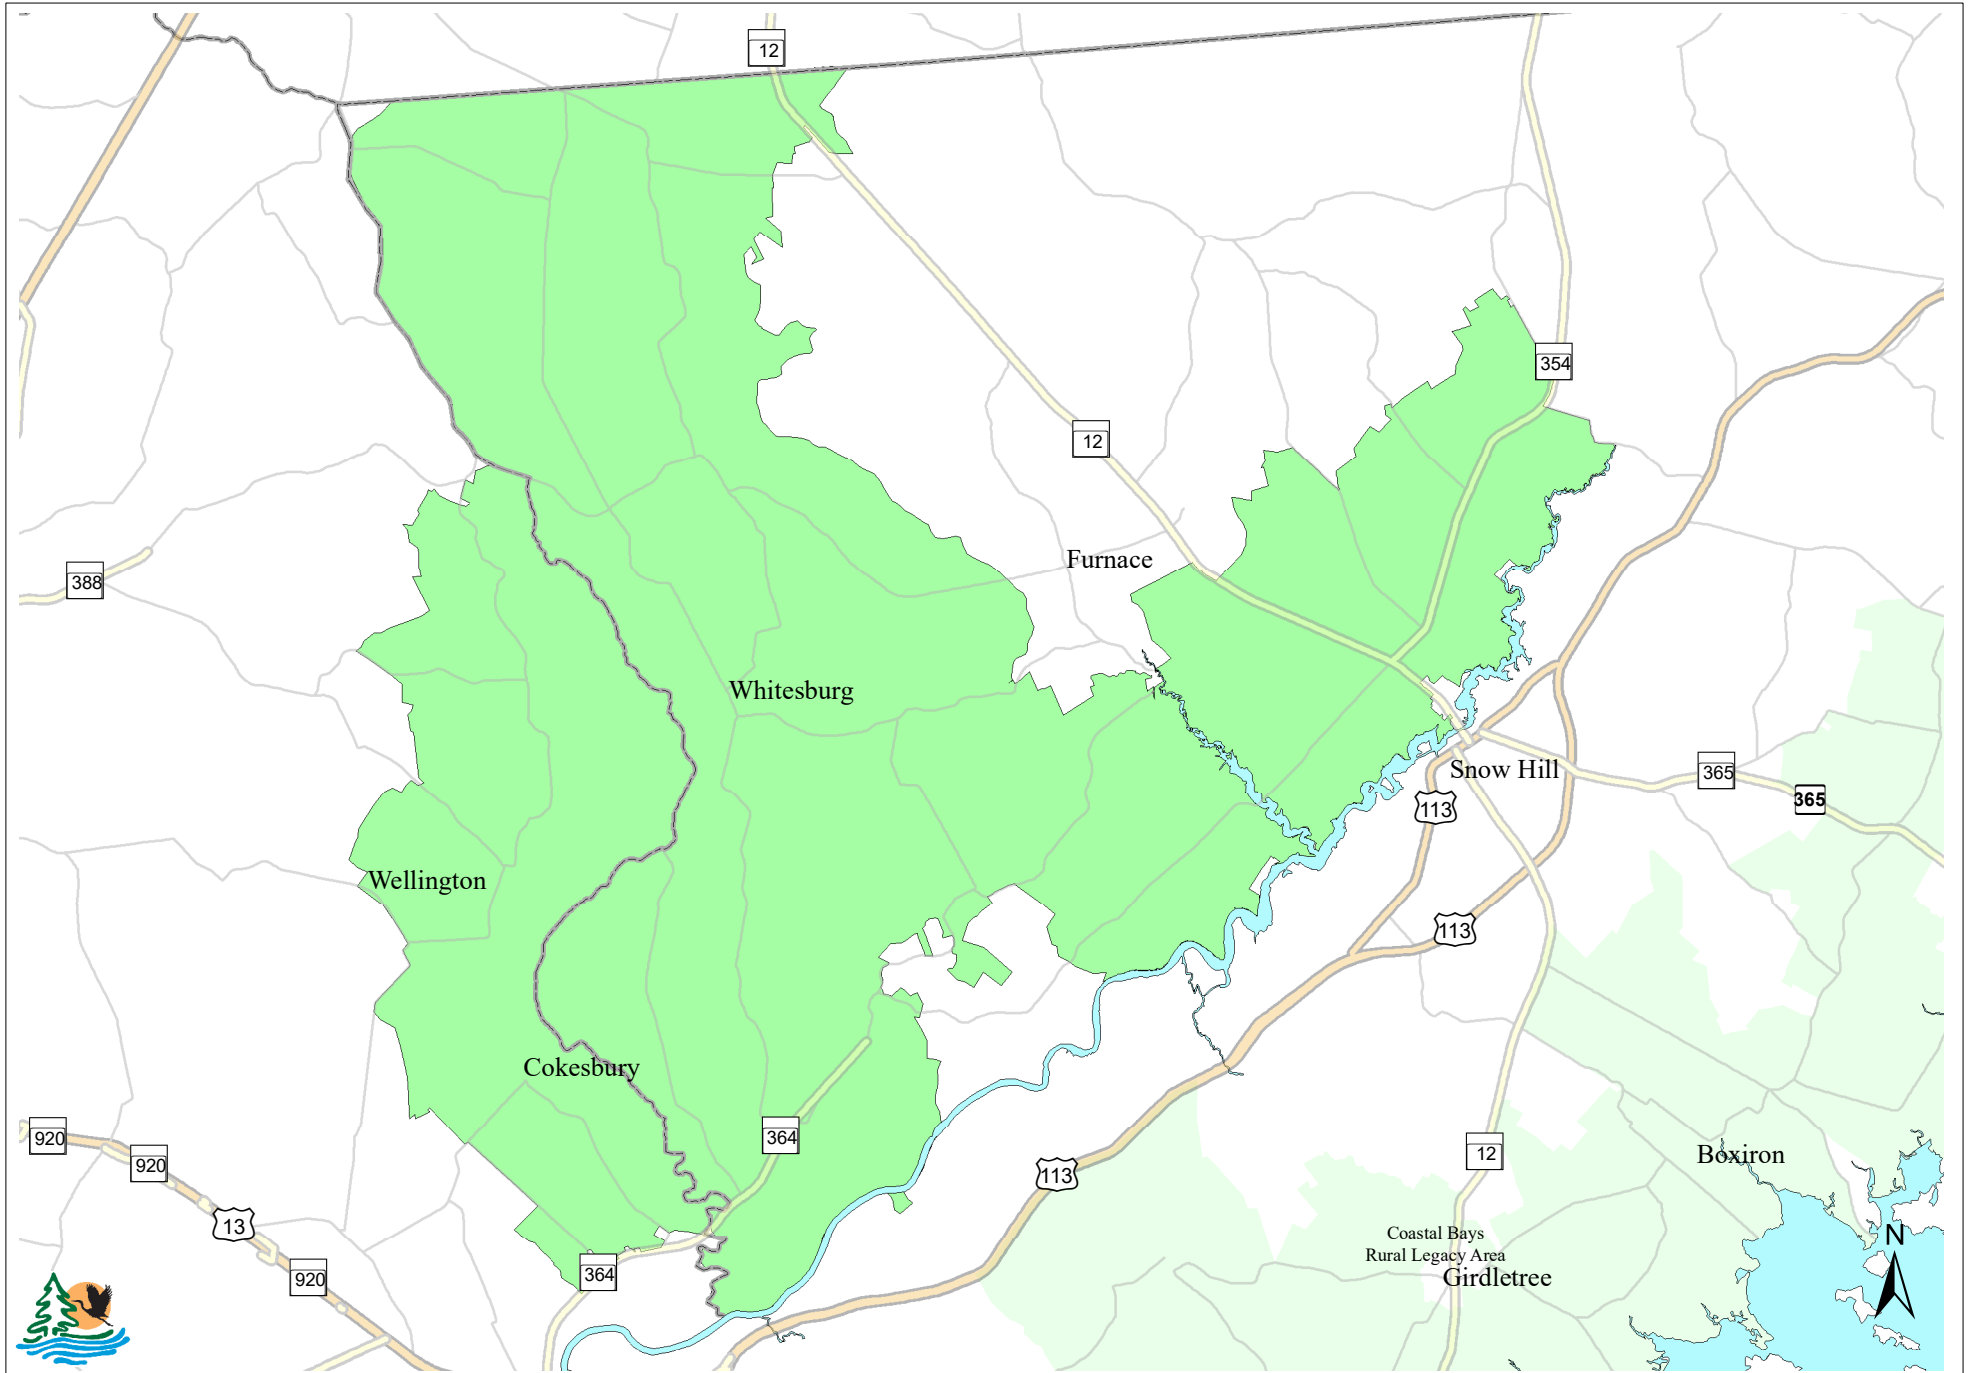

# Dividing Creek Rural Legacy Area

Map Production Date: January 2019