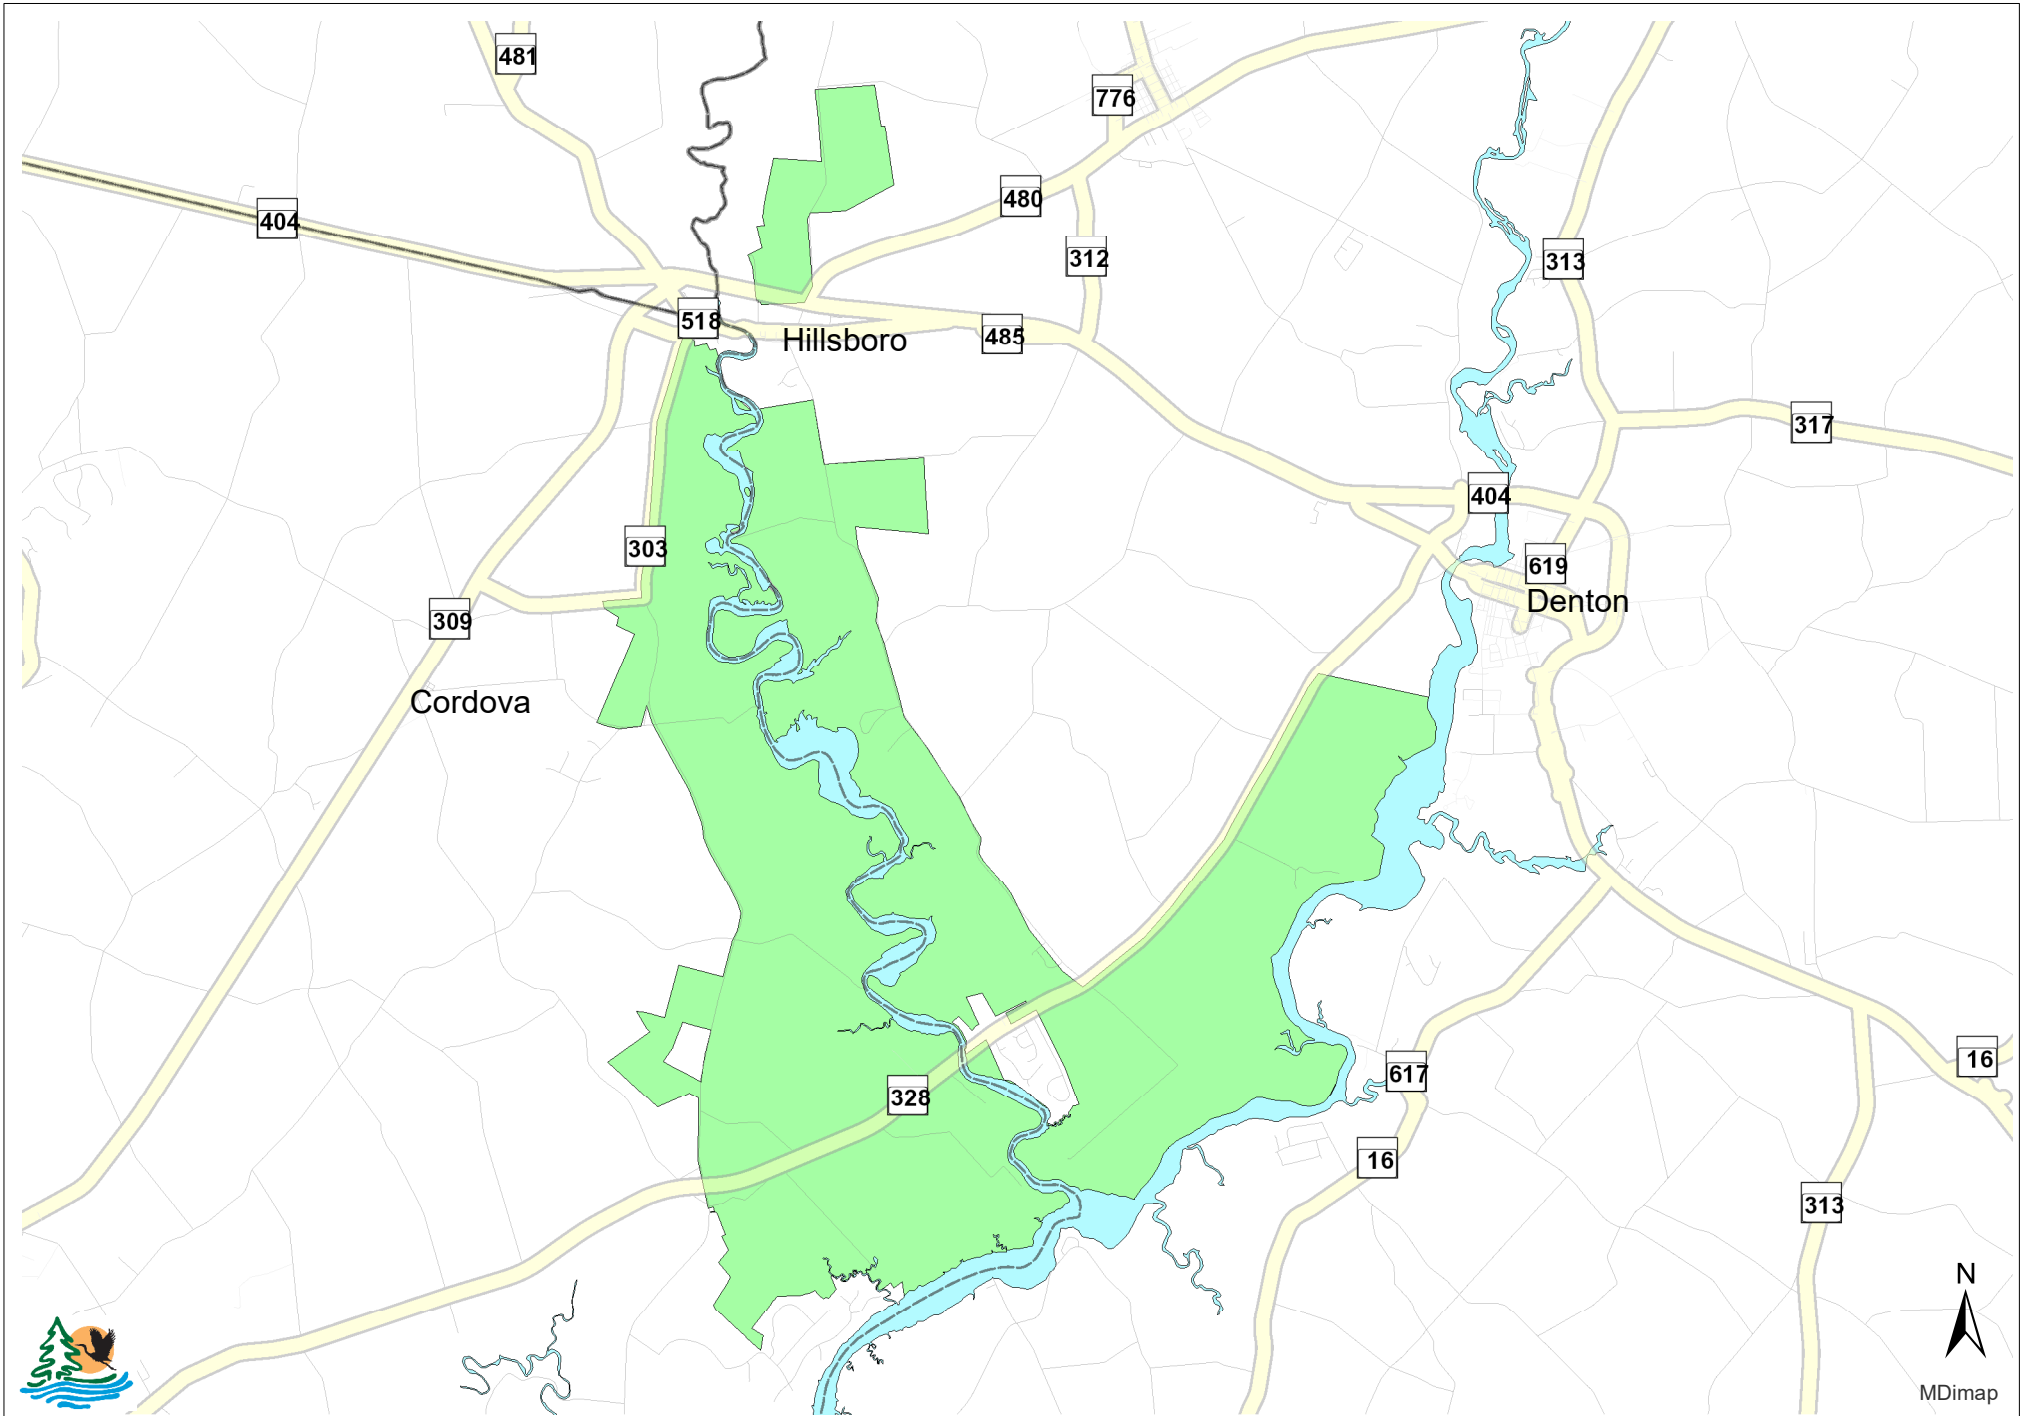

Agricultural Security Corridor - Tuckahoe Rural Legacy Area

Map Production Date: January 2019