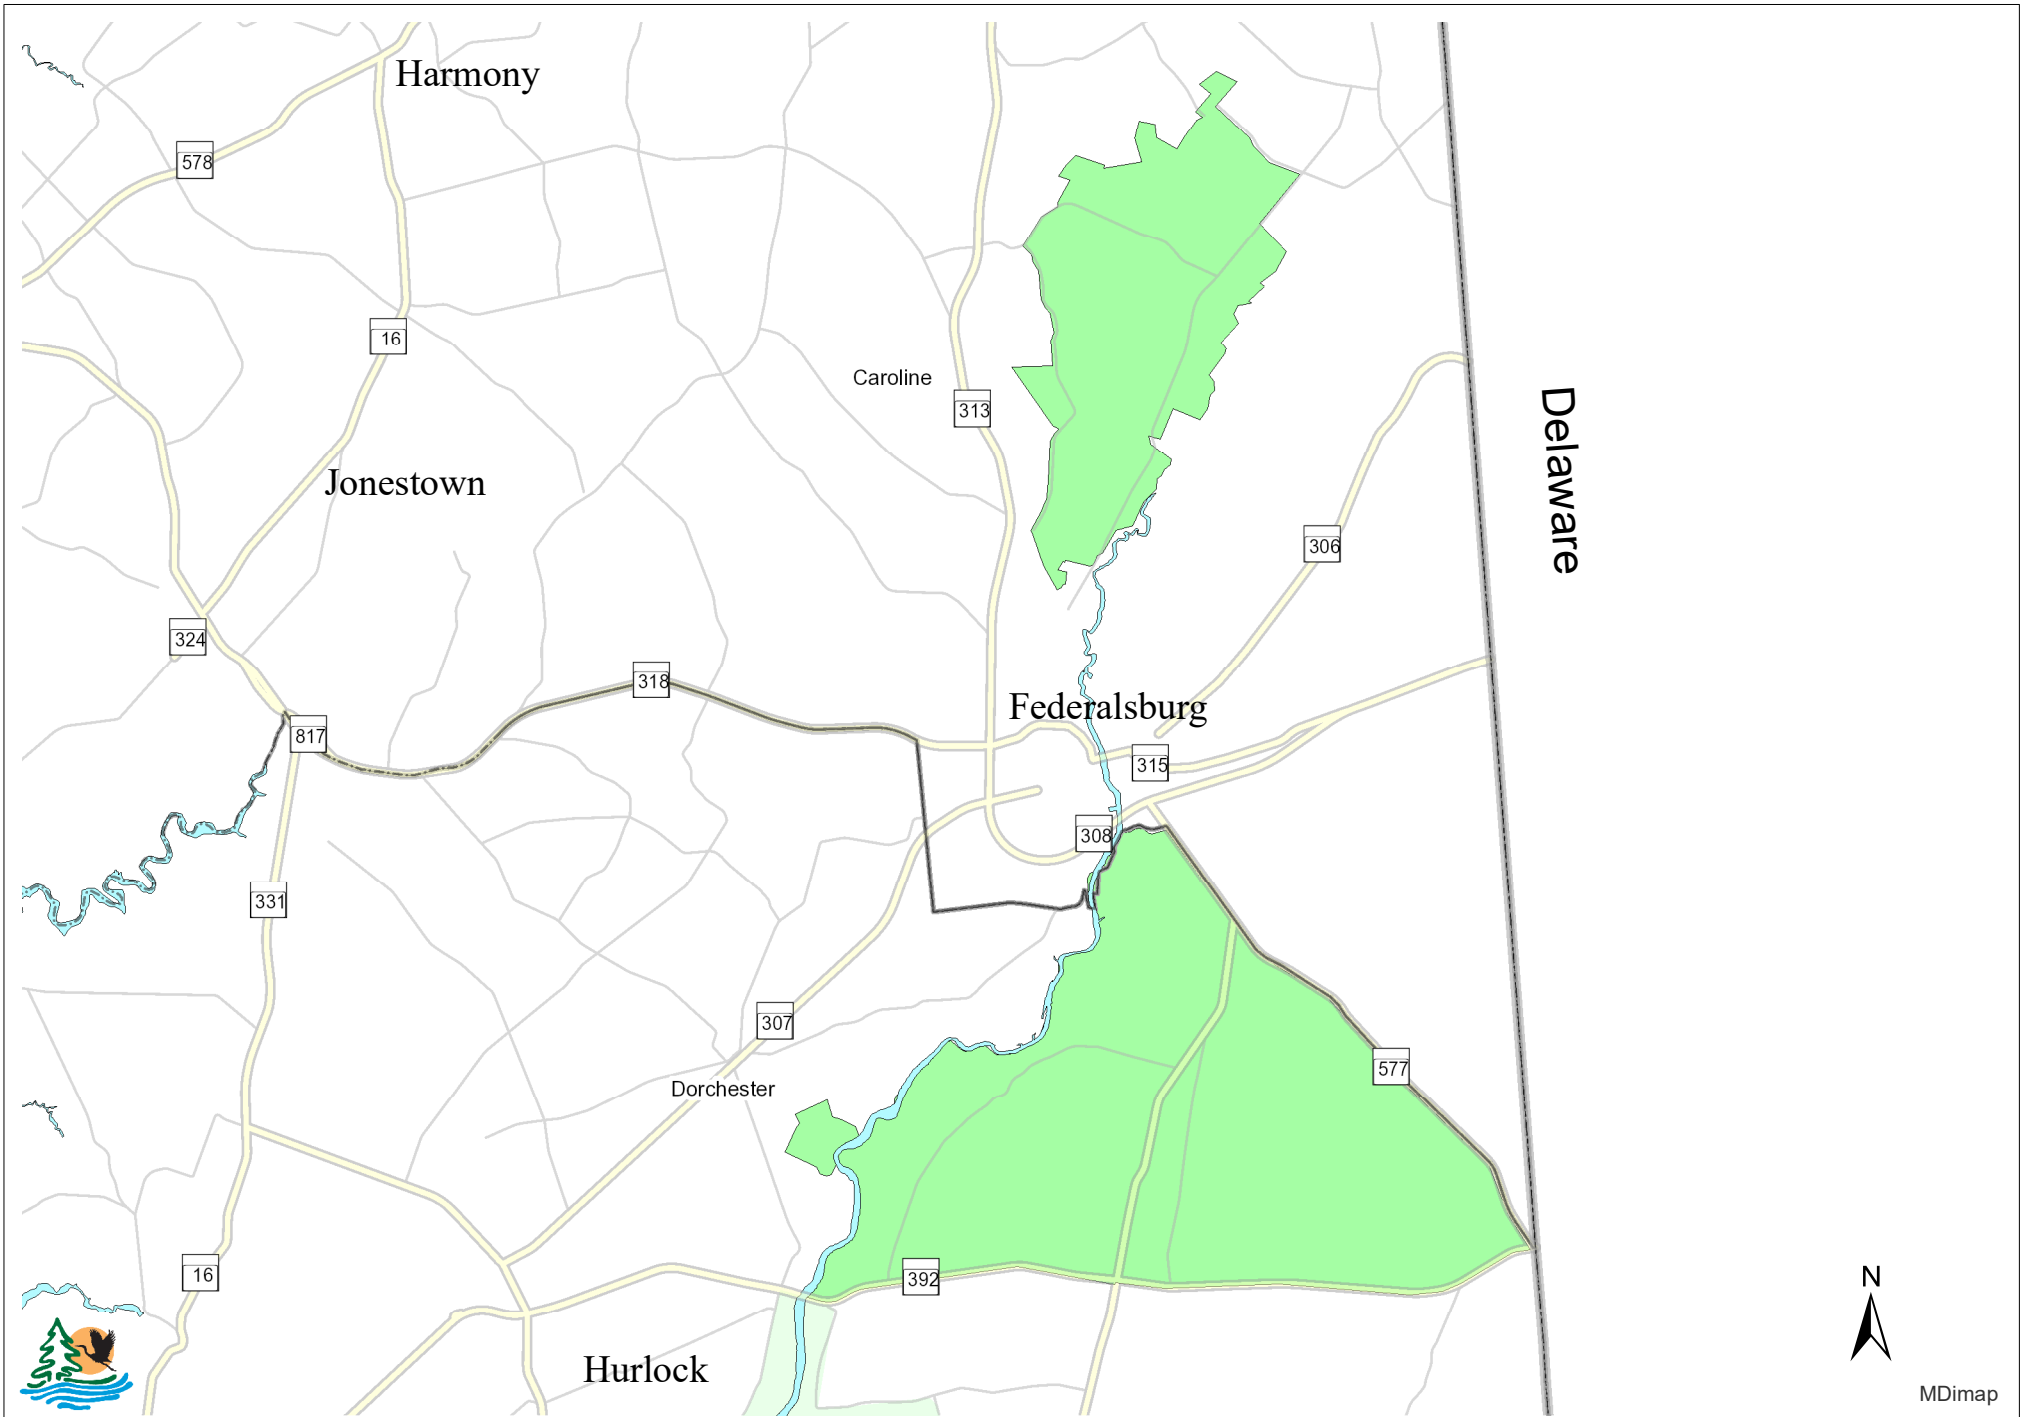

Agricultural Security Corridor - Marshyhope Rural Legacy Area

Map Production Date: January 2019