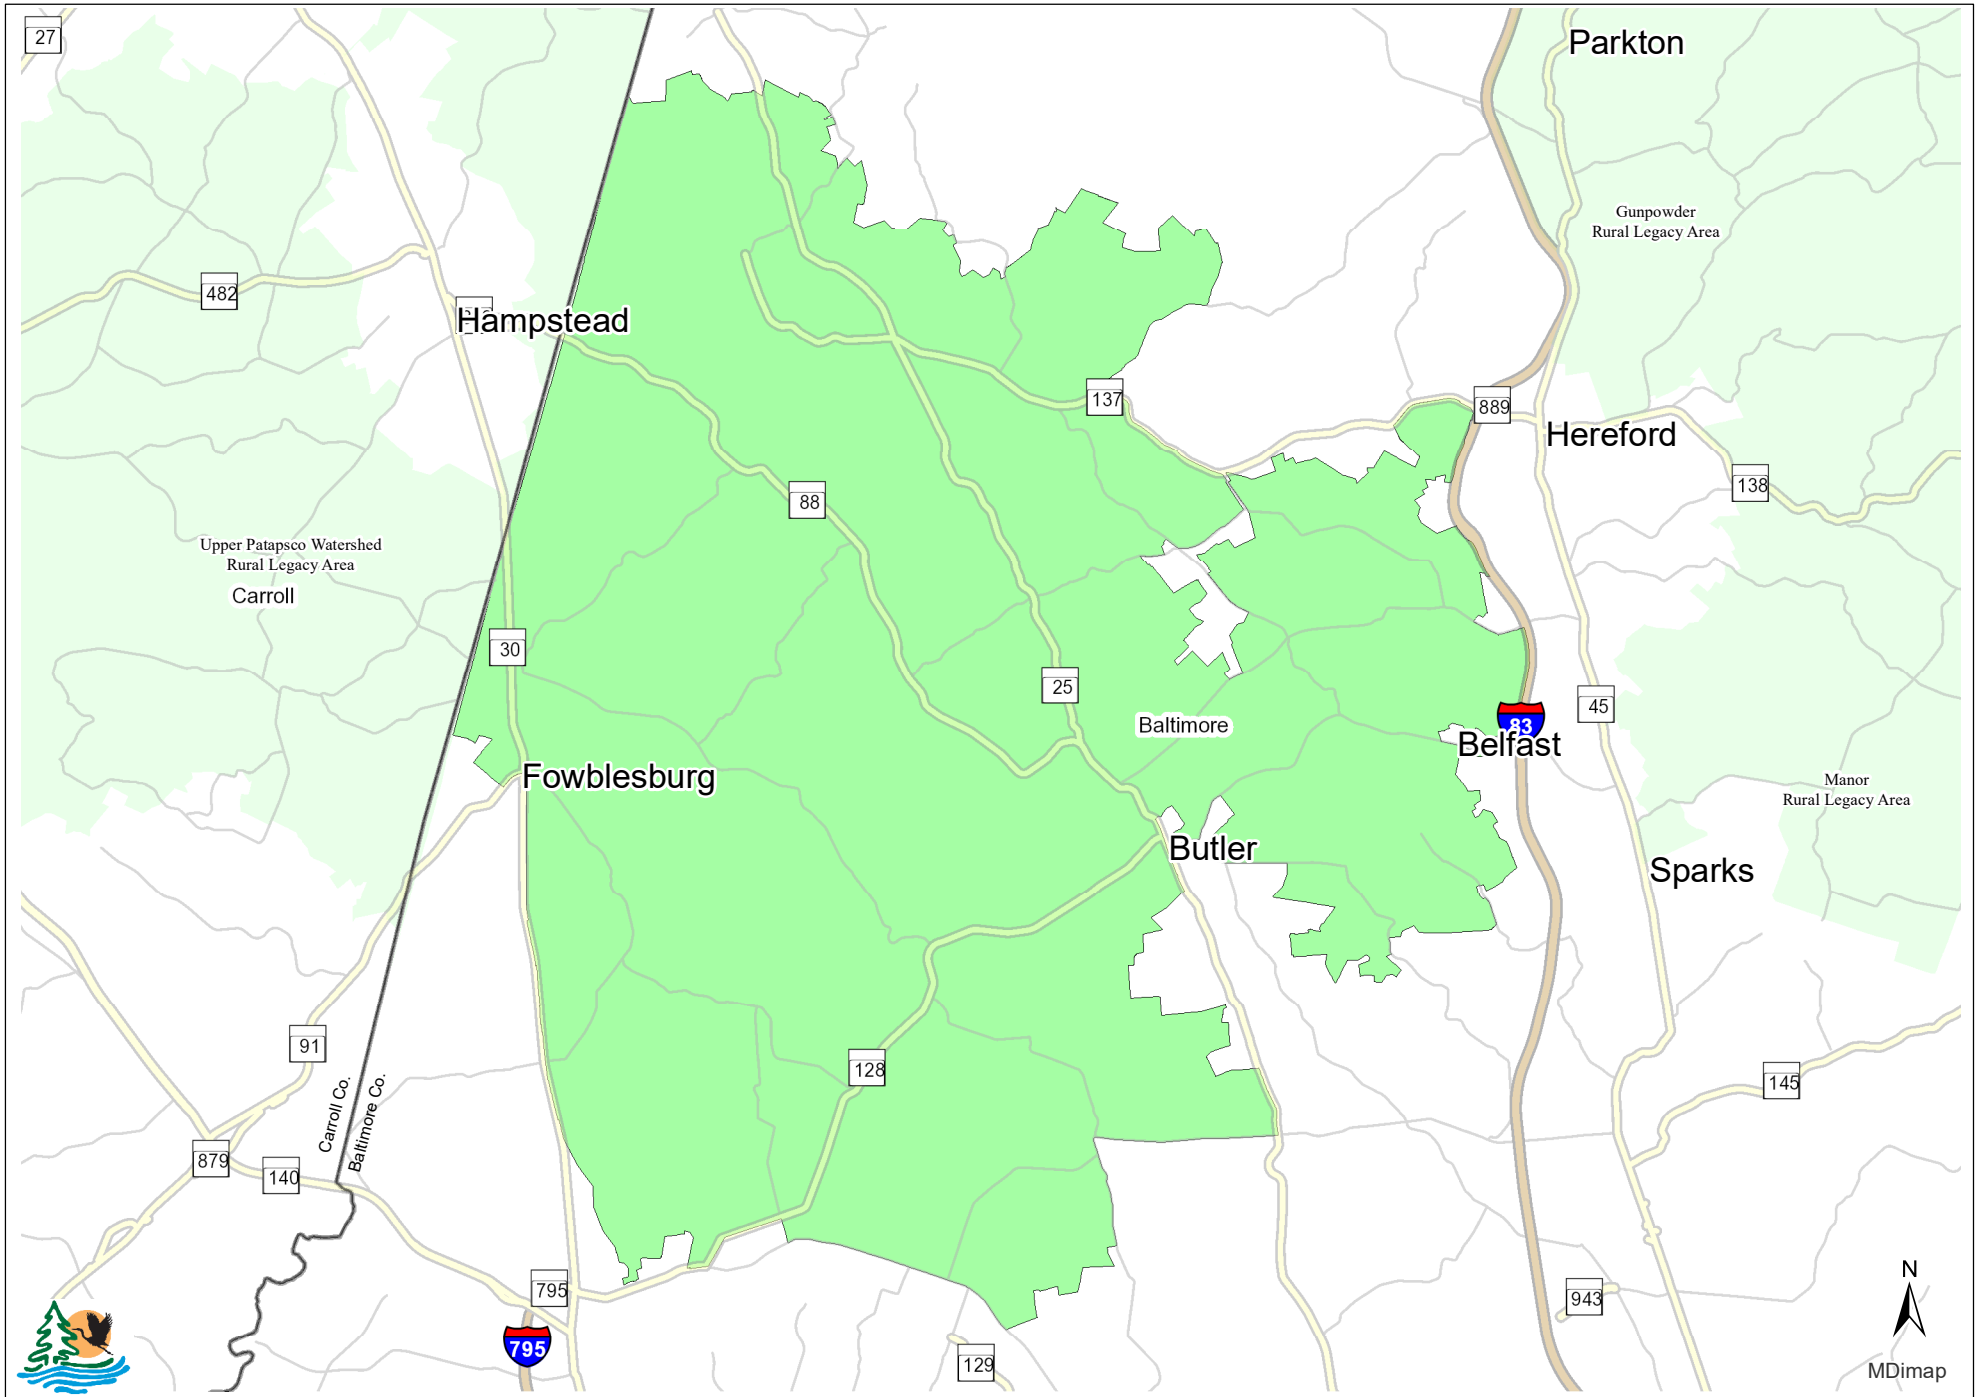

Piney Run Rural Legacy Area

Map Production Date: January 2019