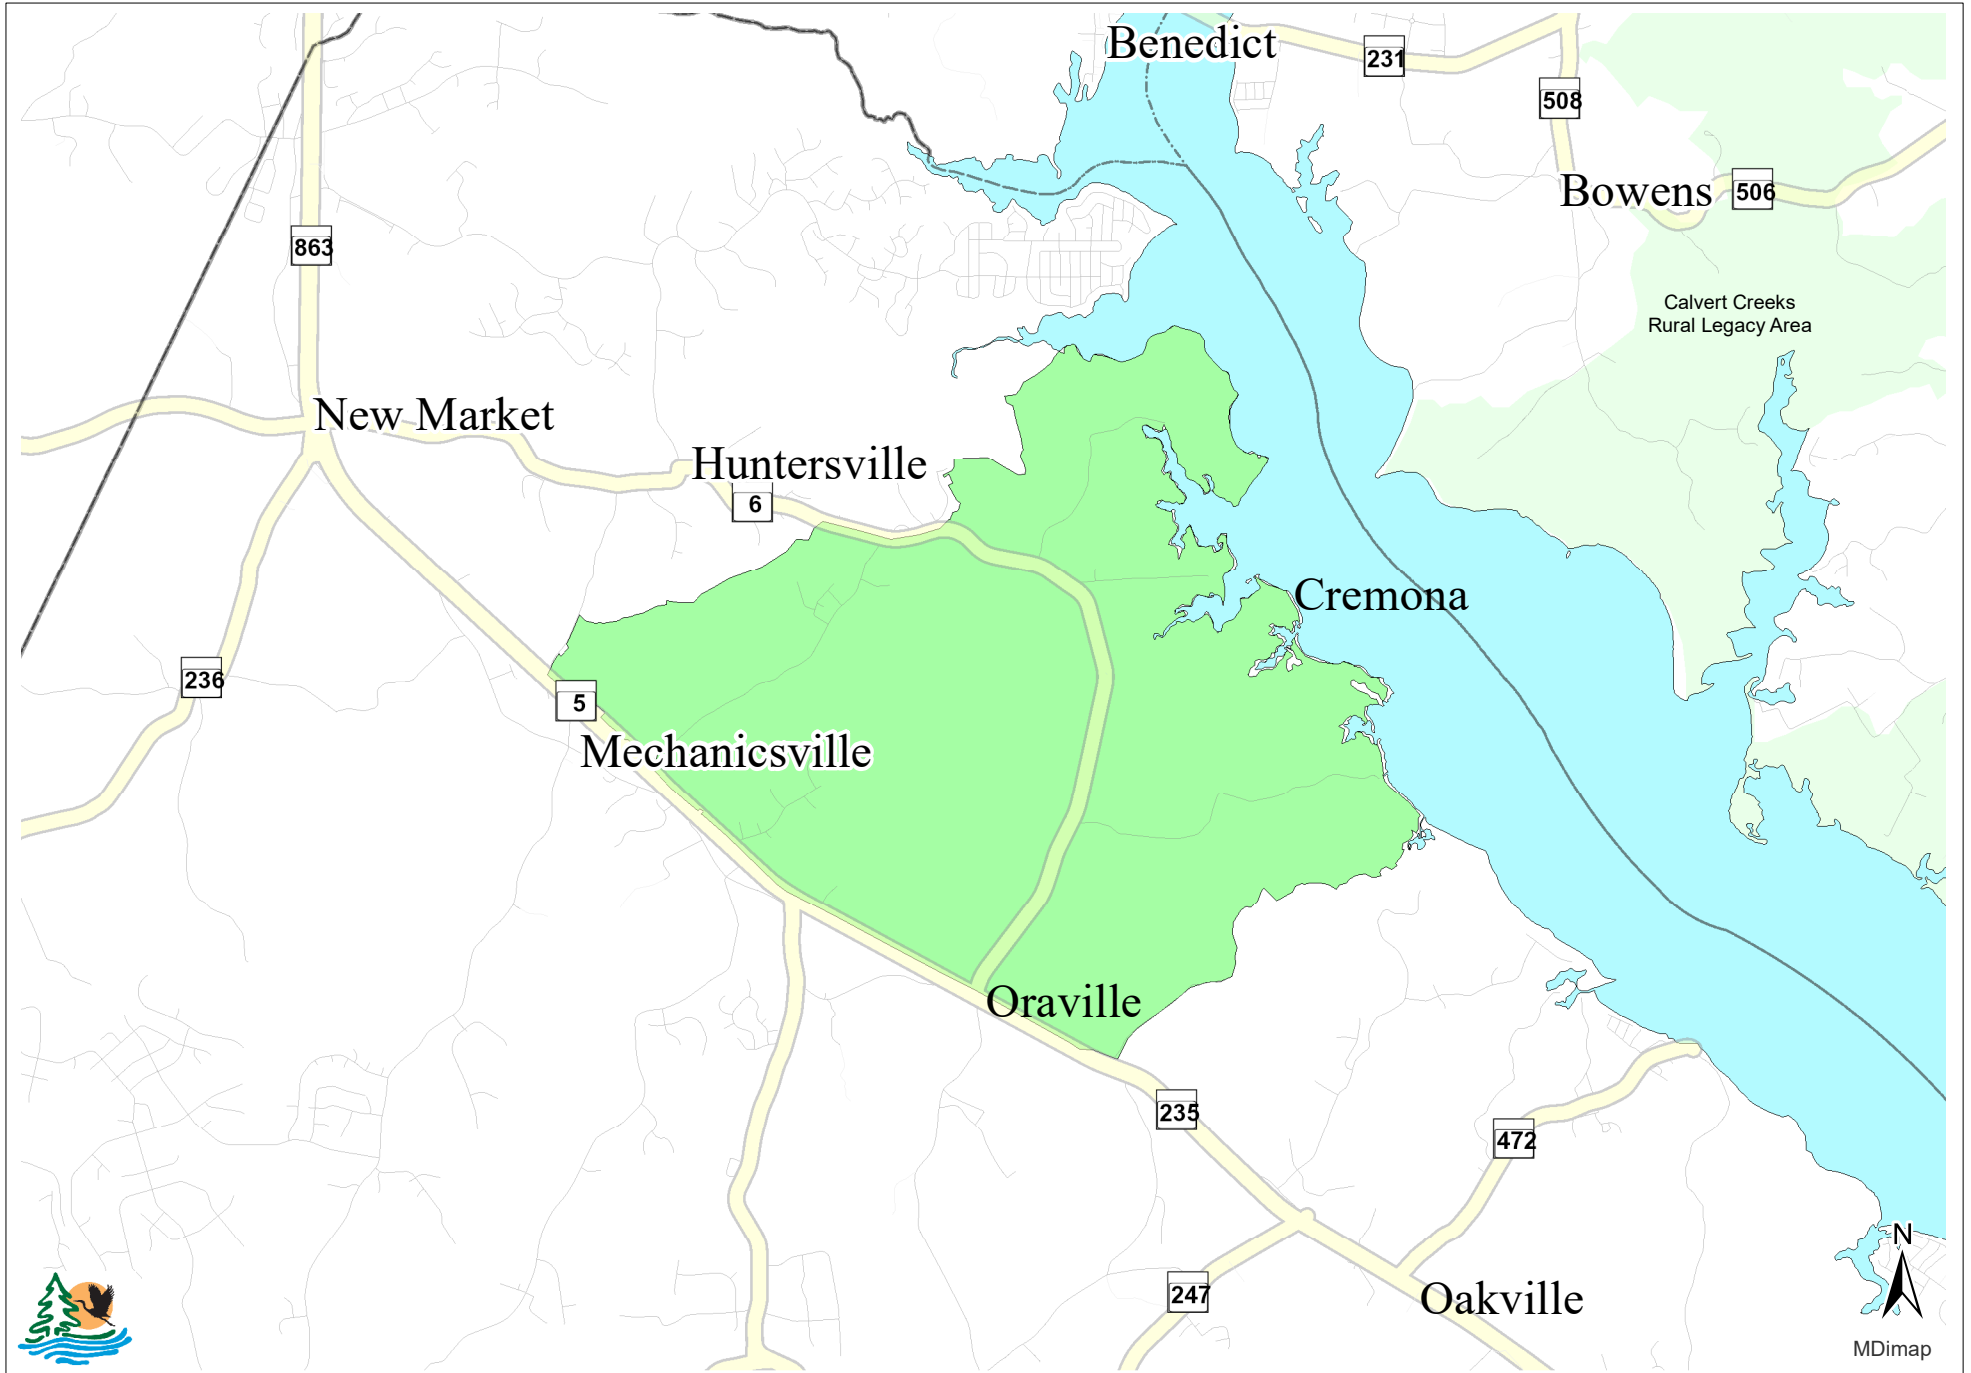

Huntersville Rural Legacy Area

Map Production Date: January 2019