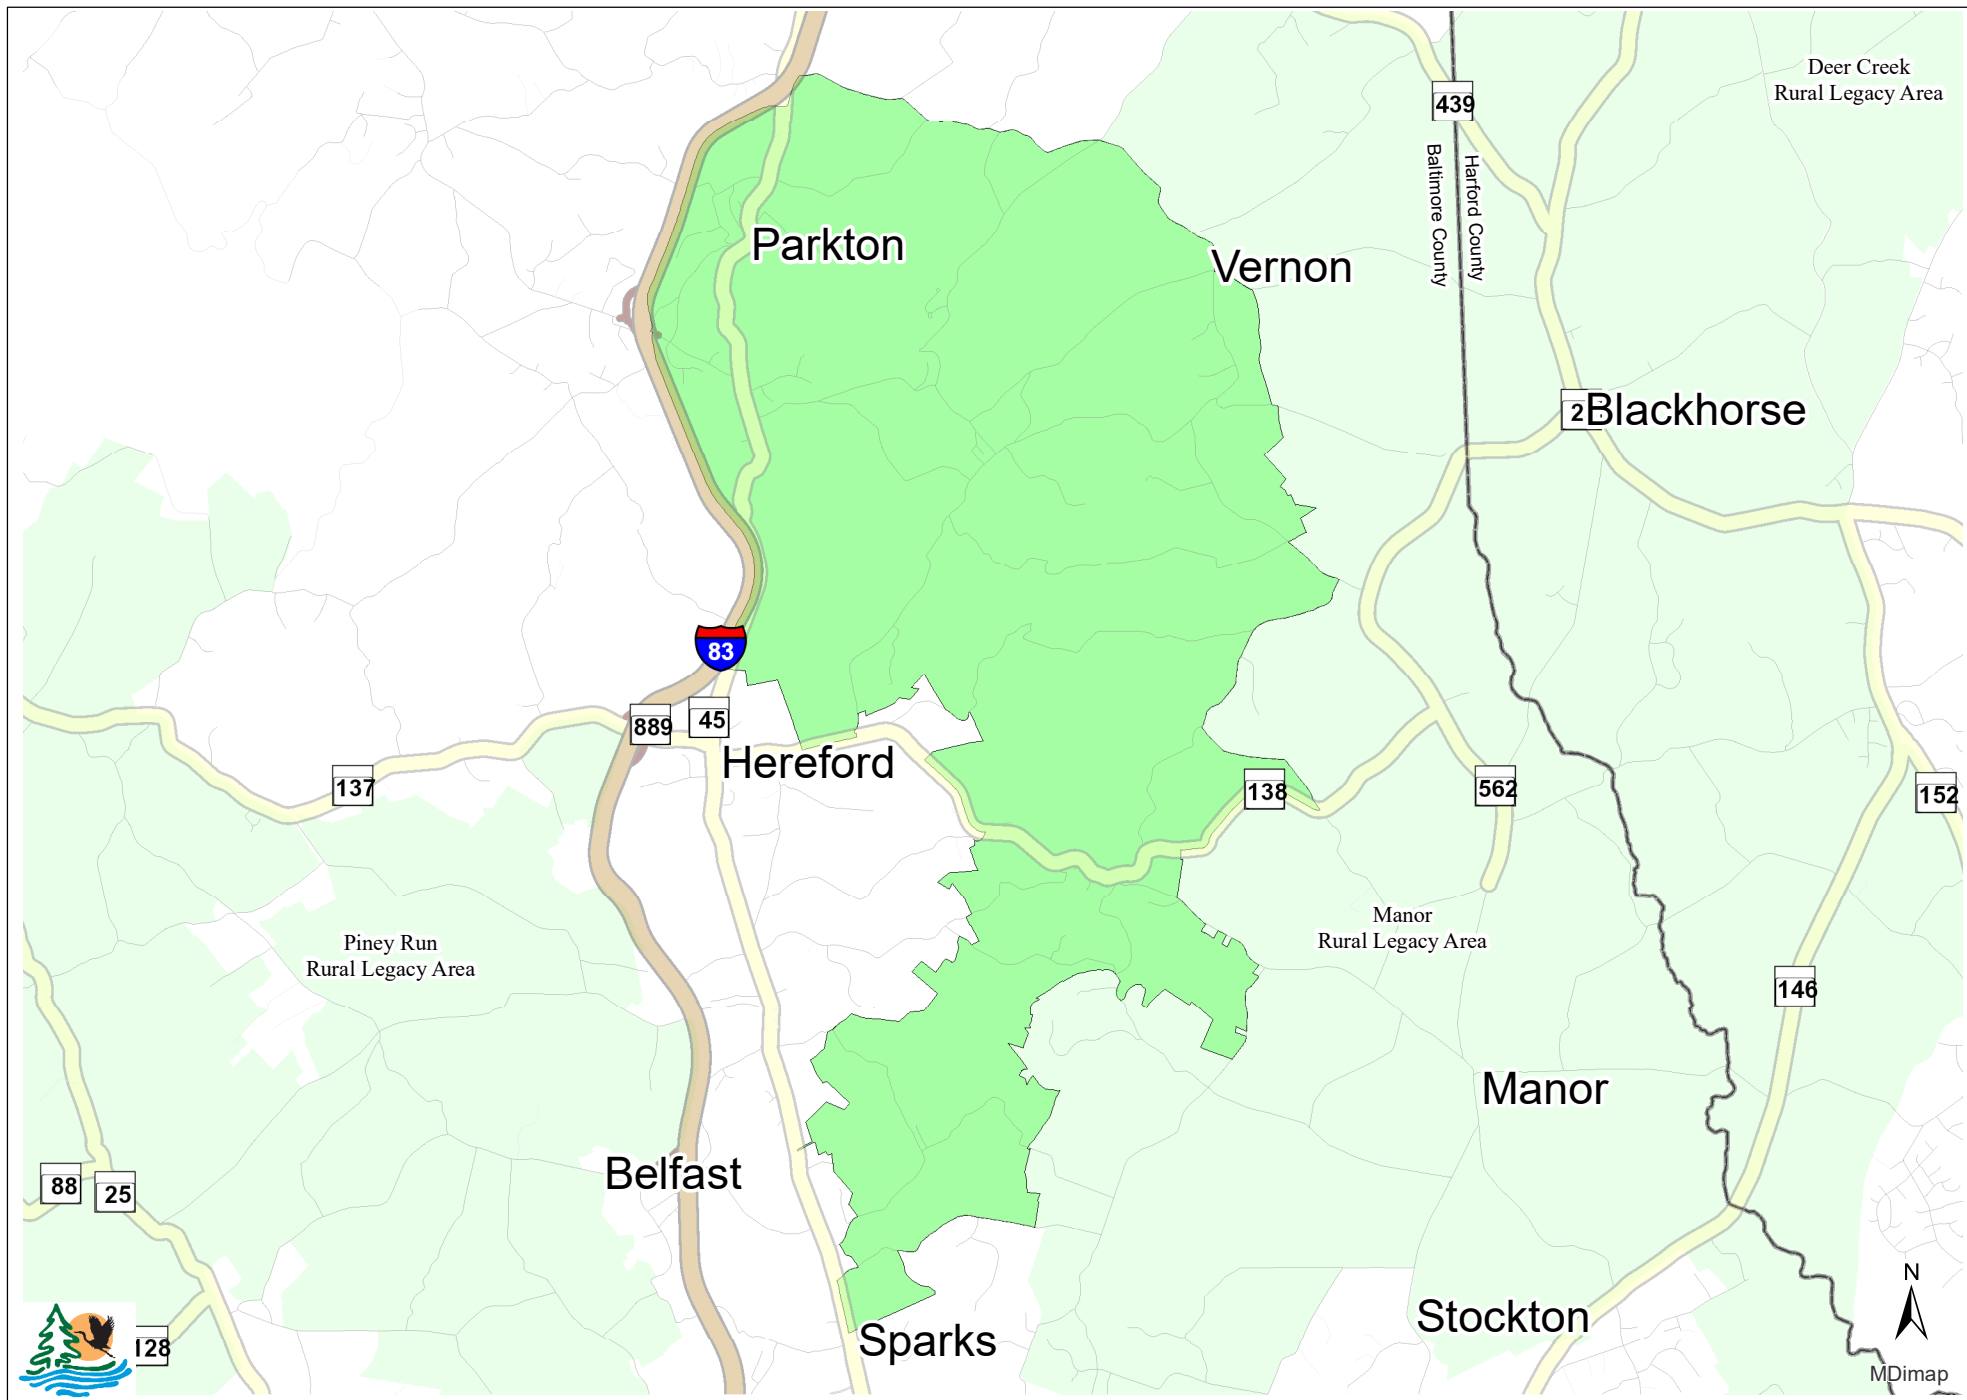

Gunpowder Rural Legacy Area

Map Production Date: January 2019