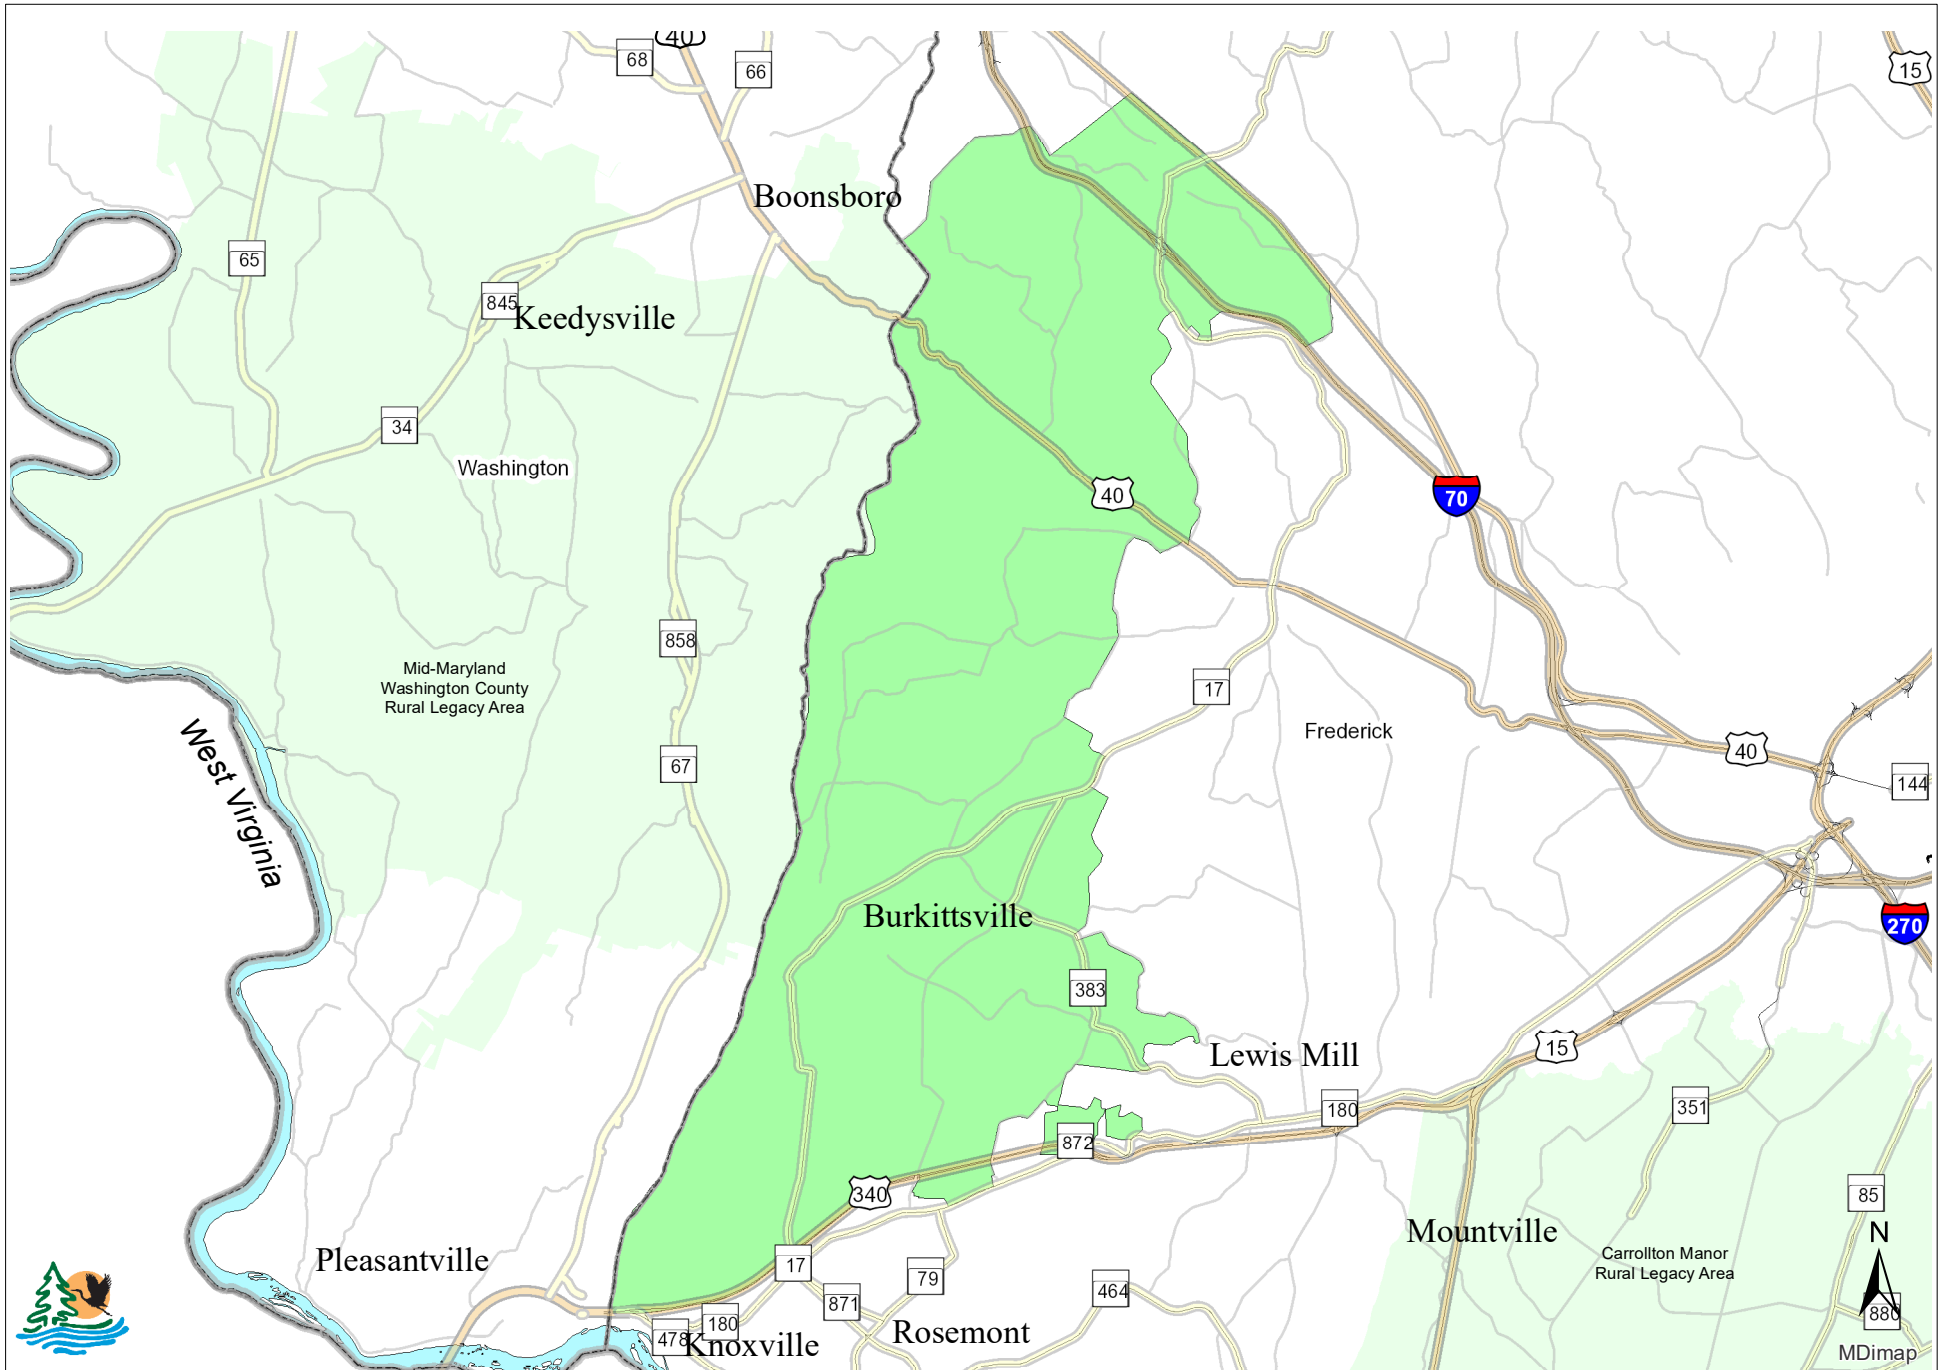

Mid-Maryland Frederick County Rural Legacy Area

Map Production Date: January 2019