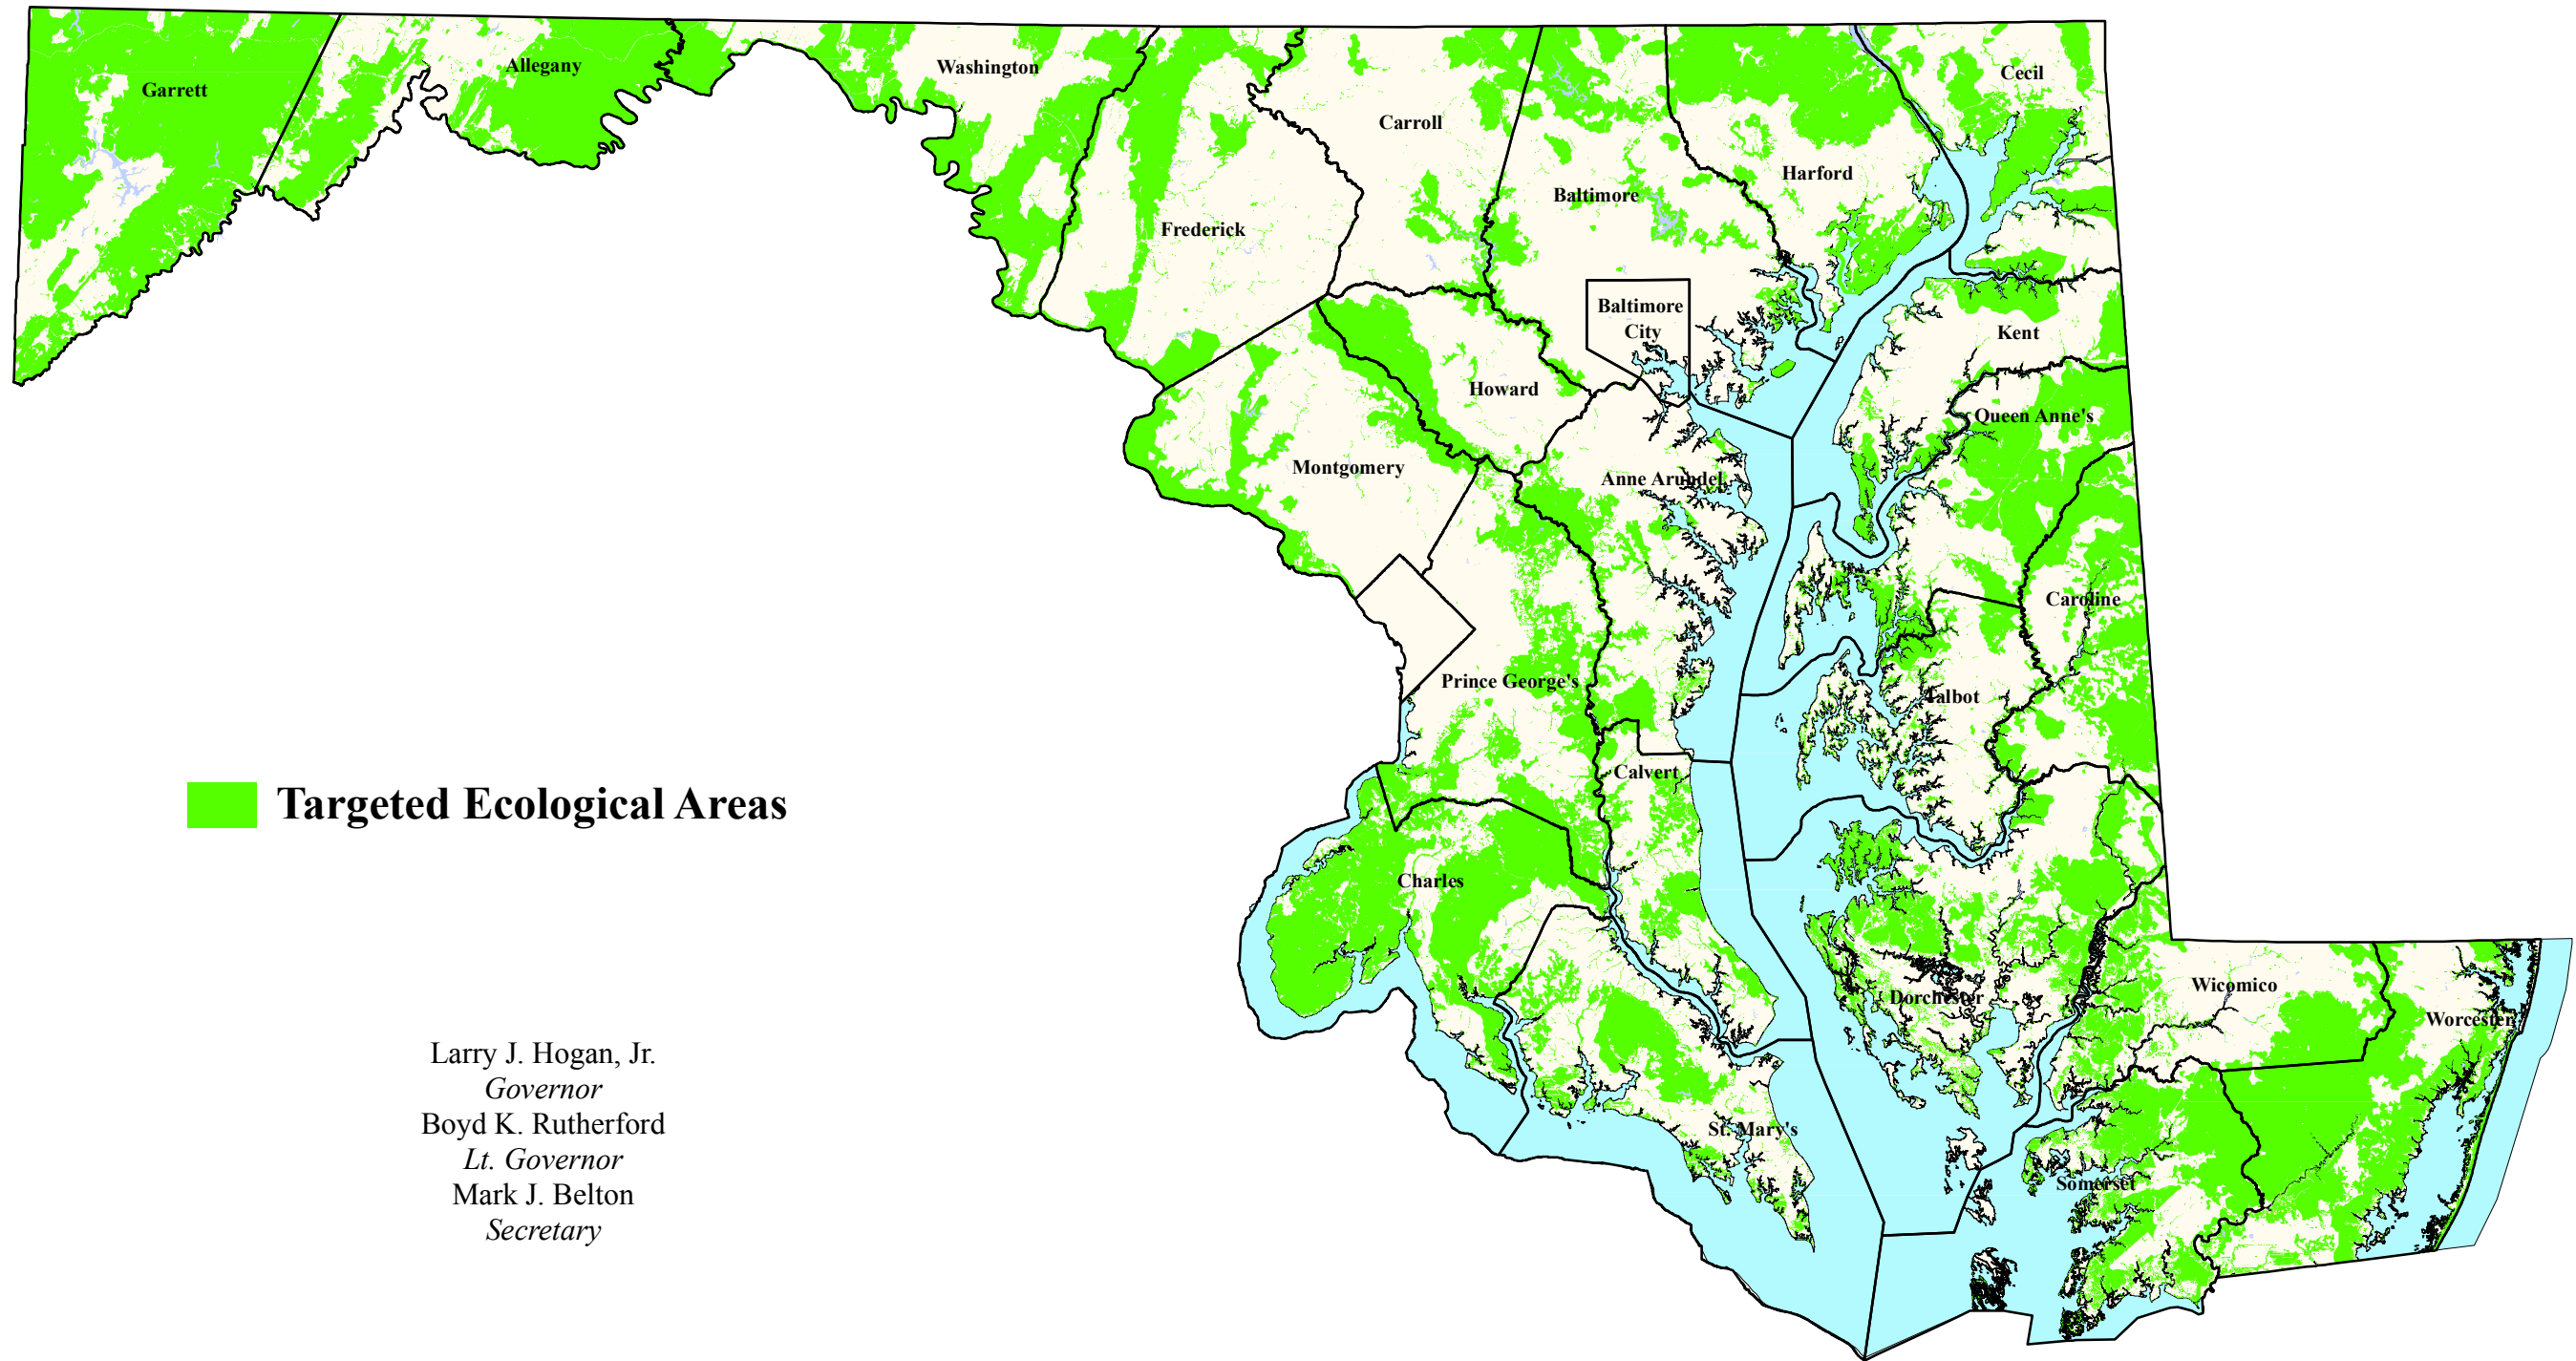

POS Stateside - Targeted Ecological Areas

 Targeted Ecological Areas

Larry J. Hogan, Jr.
Governor
Boyd K. Rutherford
Lt. Governor
Mark J. Belton
Secretary

Maryland Department of Natural Resources
Geospatial Information & Analysis
580 Taylor Ave. E-2 Annapolis, MD 21401
410-260-8985 or 1-877-620-8DNR x8985
dnr.maryland.gov
DNR December 2015